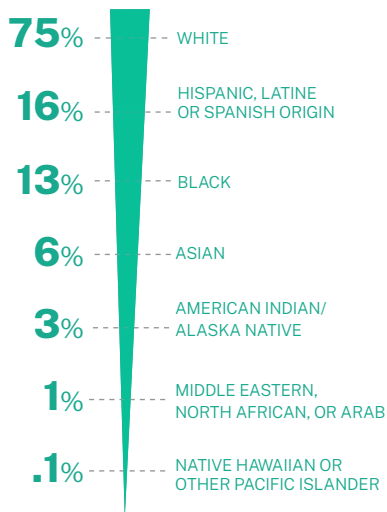

Connecticut

12,690
CONVOS ON
OUR PLATFORM

6,841
TEXTERS IN
CRISIS

63%
FIRST-TIME
ACCESSING CARE

150
SUICIDE
DE-ESCALATIONS

34
ACTIVE
RESCUES

Issues

Race/Ethnicity

Age

Gender

Sexual Orientation