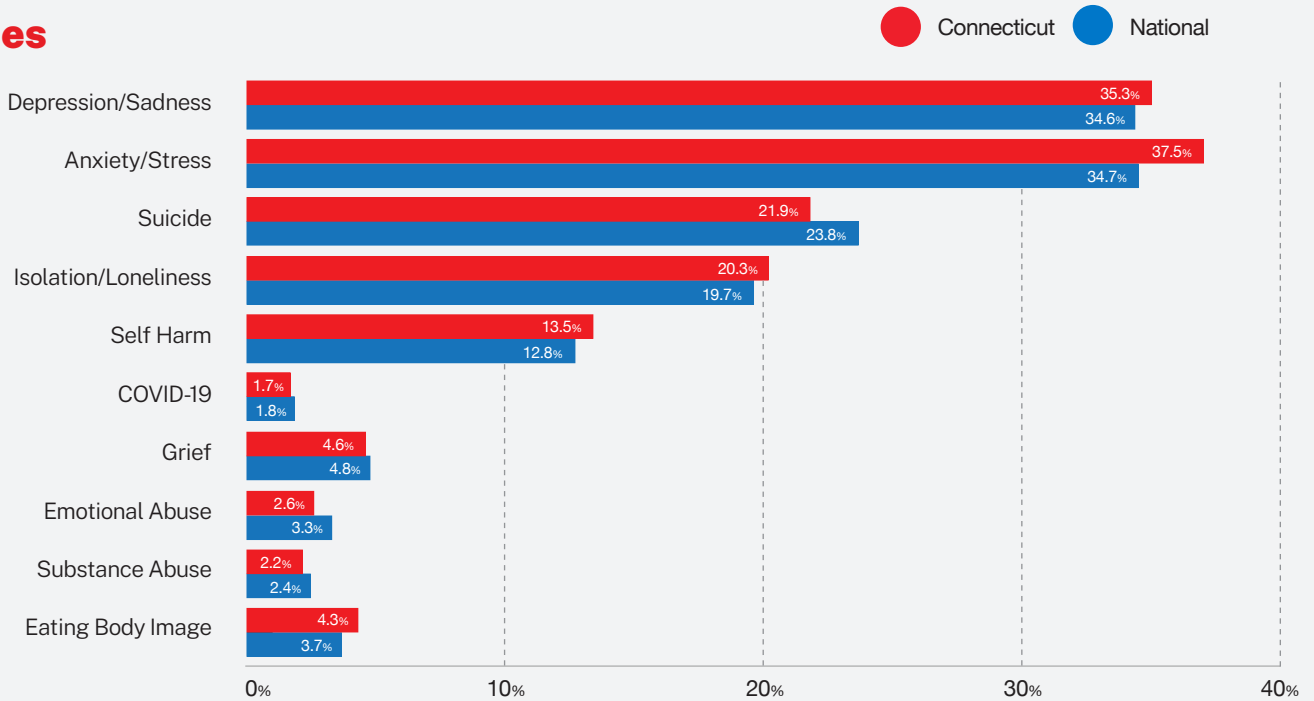

Connecticut

12,690
CONVOS ON
OUR PLATFORM

6,841
TEXTERS IN
CRISIS

63%
FIRST-TIME
ACCESSING CARE

150
SUICIDE
DE-ESCALATIONS

34
ACTIVE
RESCUES

Issues

Race/Ethnicity

Age

Gender

Sexual Orientation