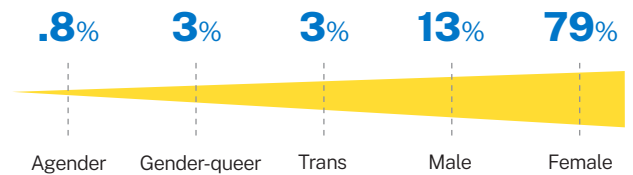

Connecticut

12,690
CONVOS ON
OUR PLATFORM

6,841
TEXTERS IN
CRISIS

63%
FIRST-TIME
ACCESSING CARE

150
SUICIDE
DE-ESCALATIONS

34
ACTIVE
RESCUES

Issues

Race/Ethnicity

Age

Gender

Sexual Orientation