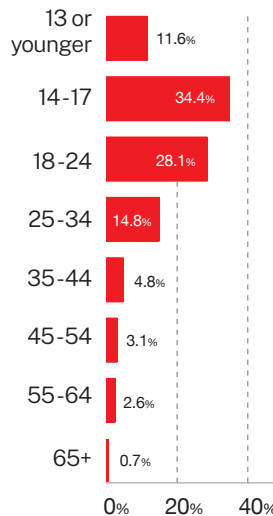

Connecticut

12,690
CONVOS ON
OUR PLATFORM

6,841
TEXTERS IN
CRISIS

63%
FIRST-TIME
ACCESSING CARE

150
SUICIDE
DE-ESCALATIONS

34
ACTIVE
RESCUES

Issues

Race/Ethnicity

Age

Gender

Sexual Orientation