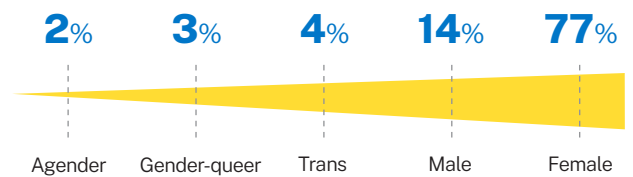

Massachusetts

25,423
CONVOS ON
OUR PLATFORM

13,510
TEXTERS IN
CRISIS

65%
FIRST-TIME
ACCESSING CARE

246
SUICIDE
DE-ESCALATIONS

78
ACTIVE
RESCUES

Issues

Race/Ethnicity

Age

Gender

Sexual Orientation