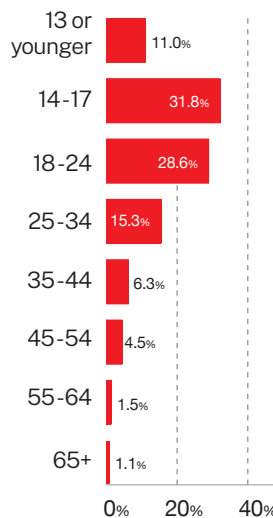

Massachusetts

25,423
CONVOS ON
OUR PLATFORM

13,510
TEXTERS IN
CRISIS

65%
FIRST-TIME
ACCESSING CARE

246
SUICIDE
DE-ESCALATIONS

78
ACTIVE
RESCUES

Issues

Race/Ethnicity

Age

Gender

Sexual Orientation