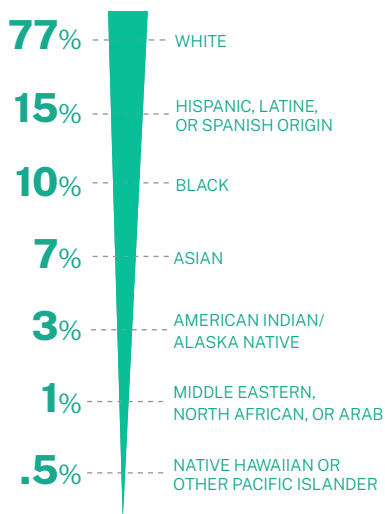

# Massachusetts

**25,423**  
CONVOS ON  
OUR PLATFORM

**13,510**  
TEXTERS IN  
CRISIS

**65%**  
FIRST-TIME  
ACCESSING CARE

**246**  
SUICIDE  
DE-ESCALATIONS

**78**  
ACTIVE  
RESCUES

## Race/Ethnicity