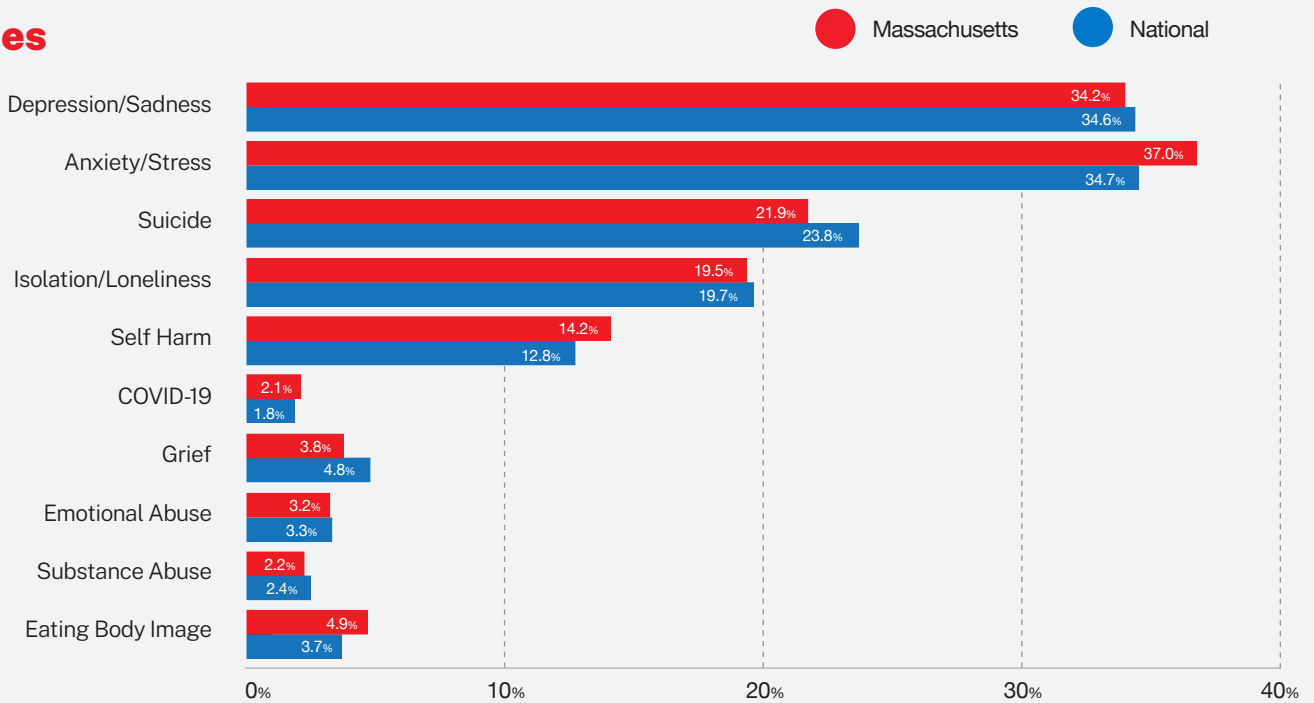

# Massachusetts

**25,423**  
CONVOS ON  
OUR PLATFORM

**13,510**  
TEXTERS IN  
CRISIS

**65%**  
FIRST-TIME  
ACCESSING CARE

**246**  
SUICIDE  
DE-ESCALATIONS

**78**  
ACTIVE  
RESCUES

## Issues

## Race/Ethnicity