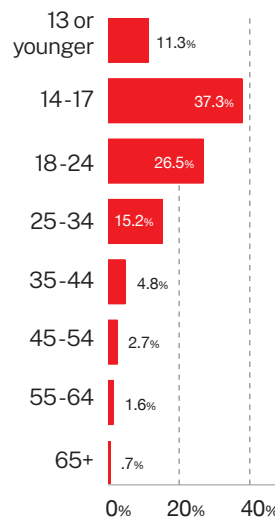

Mississippi

7,432
CONVOS ON
OUR PLATFORM

4,570
TEXTERS IN
CRISIS

72%
FIRST-TIME
ACCESSING CARE

144
SUICIDE
DE-ESCALATIONS

46
ACTIVE
RESCUES

Issues

Race/Ethnicity

Age

Gender

Sexual Orientation