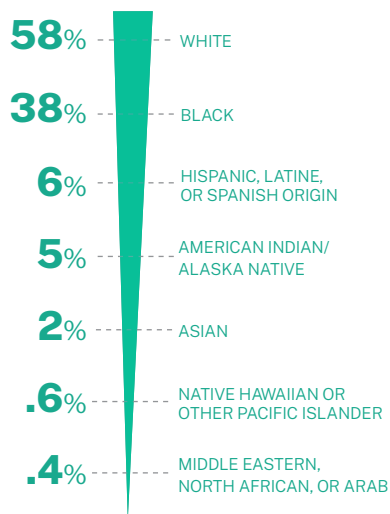

Mississippi

7,432
CONVOS ON
OUR PLATFORM

4,570
TEXTERS IN
CRISIS

72%
FIRST-TIME
ACCESSING CARE

144
SUICIDE
DE-ESCALATIONS

46
ACTIVE
RESCUES

Issues

Race/Ethnicity

Age

Gender

Sexual Orientation