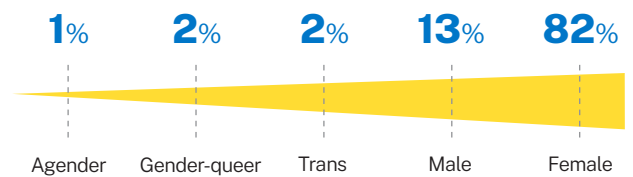

Mississippi

7,432
CONVOS ON
OUR PLATFORM

4,570
TEXTERS IN
CRISIS

72%
FIRST-TIME
ACCESSING CARE

144
SUICIDE
DE-ESCALATIONS

46
ACTIVE
RESCUES

Issues

Race/Ethnicity

Age

Gender

Sexual Orientation