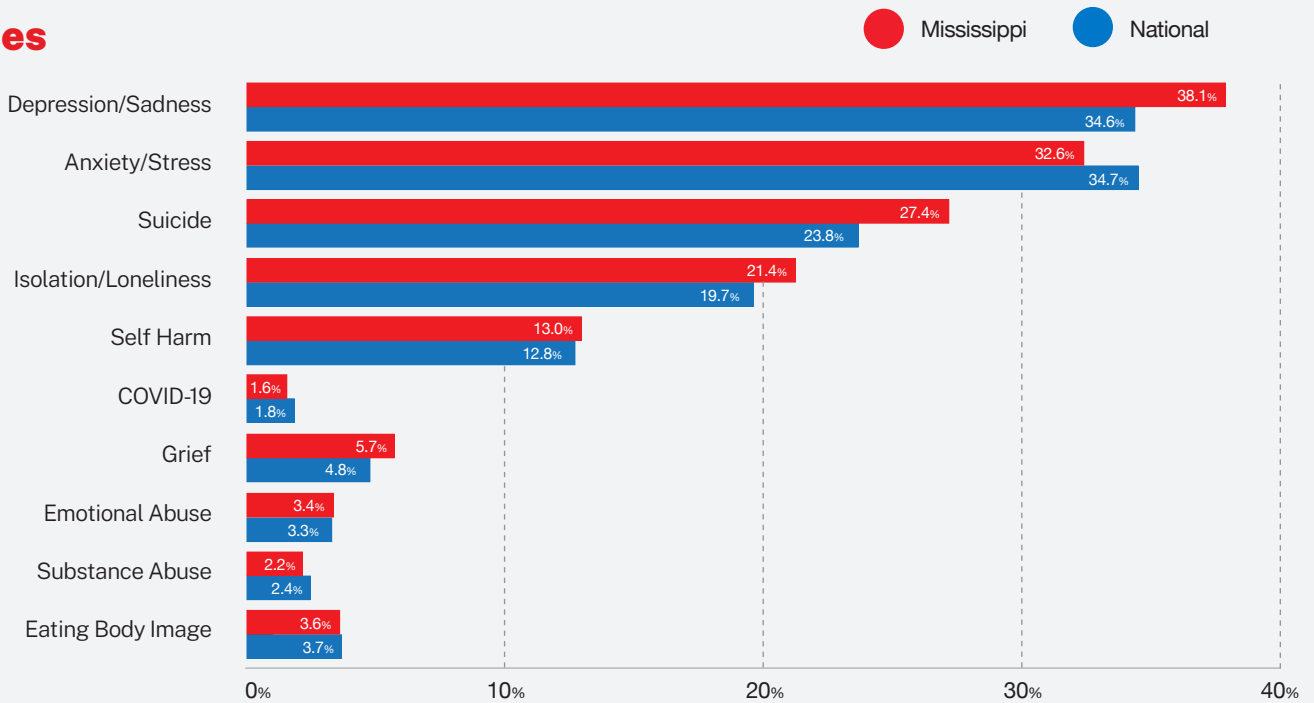

Mississippi

7,432
CONVOS ON
OUR PLATFORM

4,570
TEXTERS IN
CRISIS

72%
FIRST-TIME
ACCESSING CARE

144
SUICIDE
DE-ESCALATIONS

46
ACTIVE
RESCUES

Issues

Race/Ethnicity

Age

Gender

Sexual Orientation