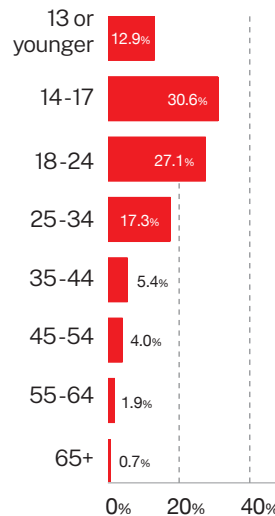

New Jersey

30,838
CONVOS ON
OUR PLATFORM

2,751
TEXTERS IN
CRISIS

65%
FIRST-TIME
ACCESSING CARE

242
SUICIDE
DE-ESCALATIONS

87
ACTIVE
RESCUES

Issues

Race/Ethnicity

Age

Gender

Sexual Orientation