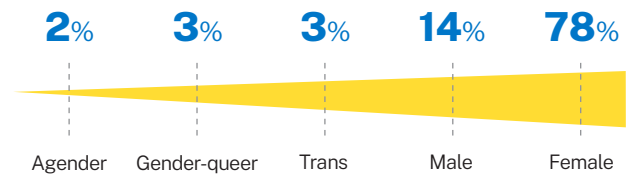

New Jersey

30,838
CONVOS ON
OUR PLATFORM

2,751
TEXTERS IN
CRISIS

65%
FIRST-TIME
ACCESSING CARE

242
SUICIDE
DE-ESCALATIONS

87
ACTIVE
RESCUES

Issues

Race/Ethnicity

Age

Gender

Sexual Orientation