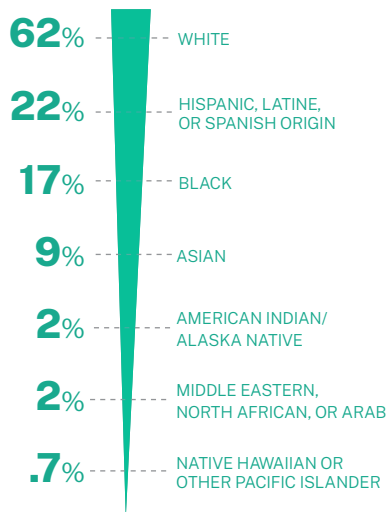

New Jersey

30,838
CONVOS ON
OUR PLATFORM

2,751
TEXTERS IN
CRISIS

65%
FIRST-TIME
ACCESSING CARE

242
SUICIDE
DE-ESCALATIONS

87
ACTIVE
RESCUES

Issues

Race/Ethnicity

Age

Gender

Sexual Orientation