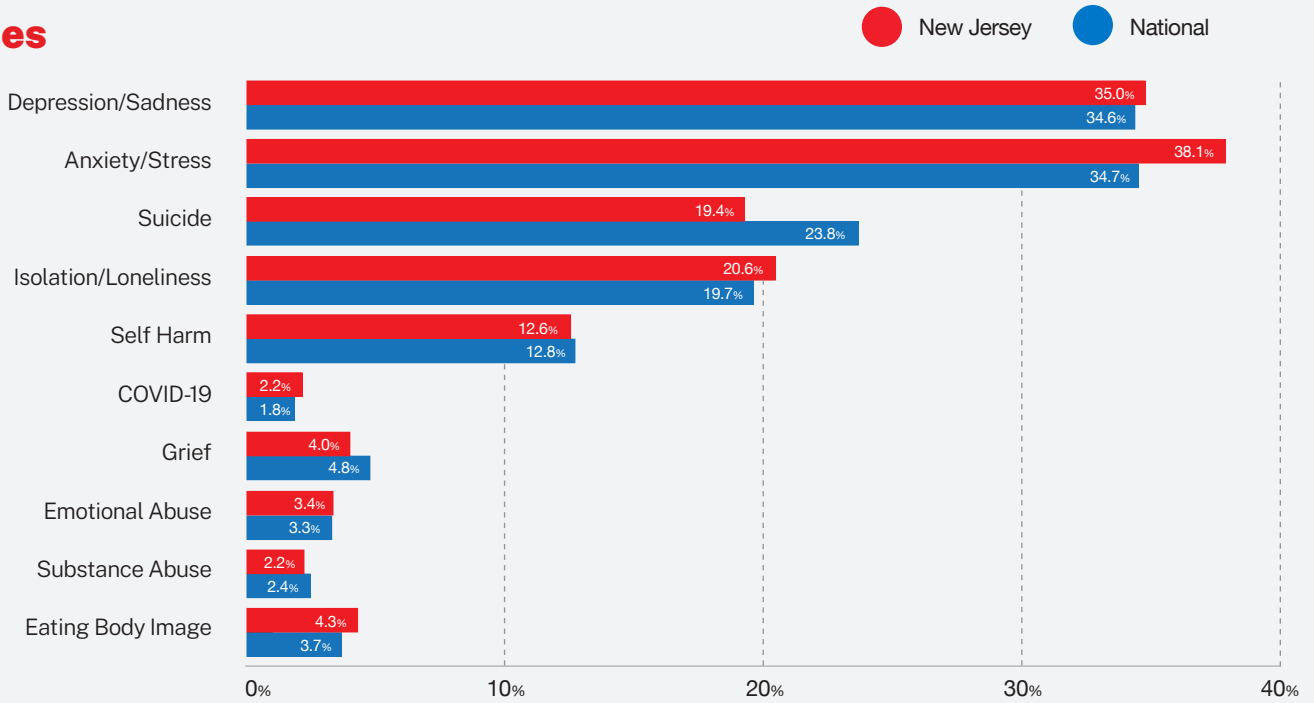

New Jersey

30,838
CONVOS ON
OUR PLATFORM

2,751
TEXTERS IN
CRISIS

65%
FIRST-TIME
ACCESSING CARE

242
SUICIDE
DE-ESCALATIONS

87
ACTIVE
RESCUES

Issues

Race/Ethnicity

Age

Gender

Sexual Orientation