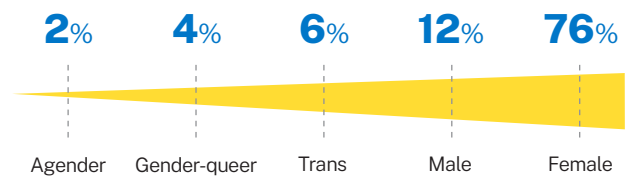

Rhode Island

3,391
CONVOS ON
OUR PLATFORM

1,974
TEXTERS IN
CRISIS

68%
FIRST-TIME
ACCESSING CARE

55
SUICIDE
DE-ESCALATIONS

10
ACTIVE
RESCUES

Issues

Race/Ethnicity

Age

Gender

Sexual Orientation