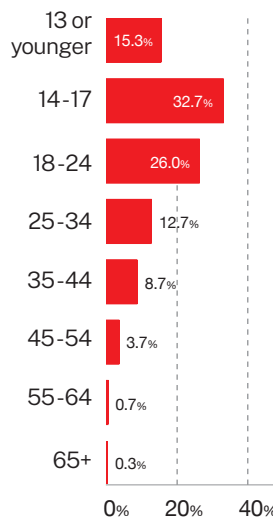

Rhode Island

3,391
CONVOS ON
OUR PLATFORM

1,974
TEXTERS IN
CRISIS

68%
FIRST-TIME
ACCESSING CARE

55
SUICIDE
DE-ESCALATIONS

10
ACTIVE
RESCUES

Issues

Race/Ethnicity

Age

Gender

Sexual Orientation