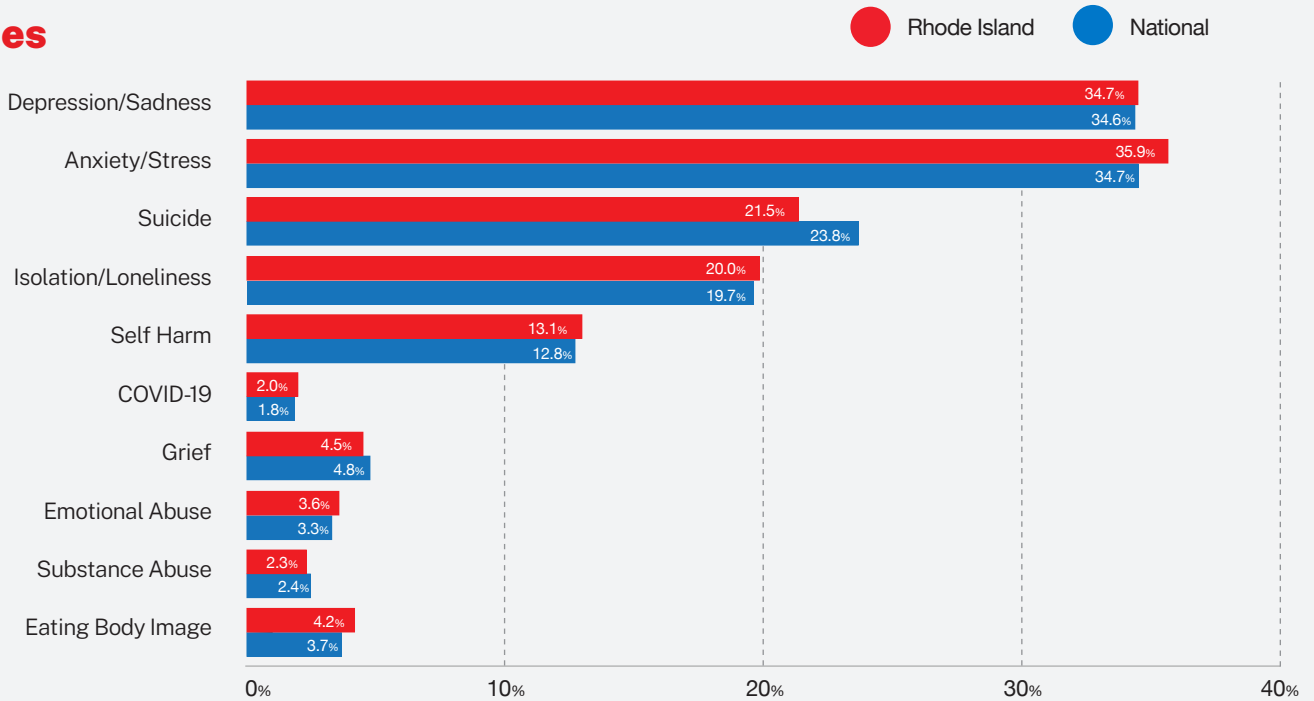

# Rhode Island

**3,391**  
CONVOS ON  
OUR PLATFORM

**1,974**  
TEXTERS IN  
CRISIS

**68%**  
FIRST-TIME  
ACCESSING CARE

**55**  
SUICIDE  
DE-ESCALATIONS

**10**  
ACTIVE  
RESCUES

## Issues

## Race/Ethnicity