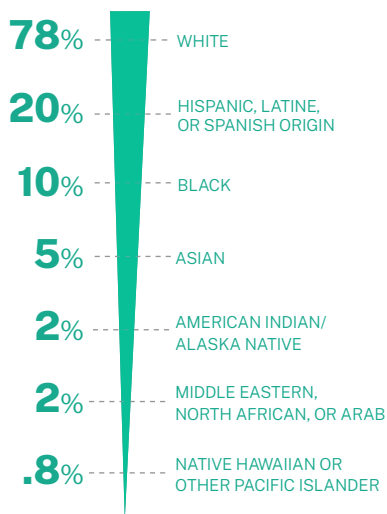

# Rhode Island

**3,391**  
CONVOS ON  
OUR PLATFORM

**1,974**  
TEXTERS IN  
CRISIS

**68%**  
FIRST-TIME  
ACCESSING CARE

**55**  
SUICIDE  
DE-ESCALATIONS

**10**  
ACTIVE  
RESCUES

## Race/Ethnicity