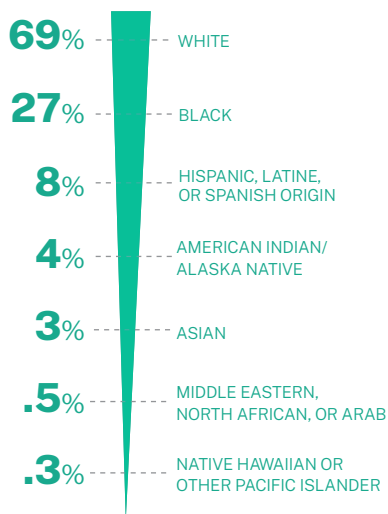

South Carolina

13,605
CONVOS ON
OUR PLATFORM

8,398
TEXTERS IN
CRISIS

70%
FIRST-TIME
ACCESSING CARE

172
SUICIDE
DE-ESCALATIONS

62
ACTIVE
RESCUES

Issues

Race/Ethnicity

Age

Gender

Sexual Orientation