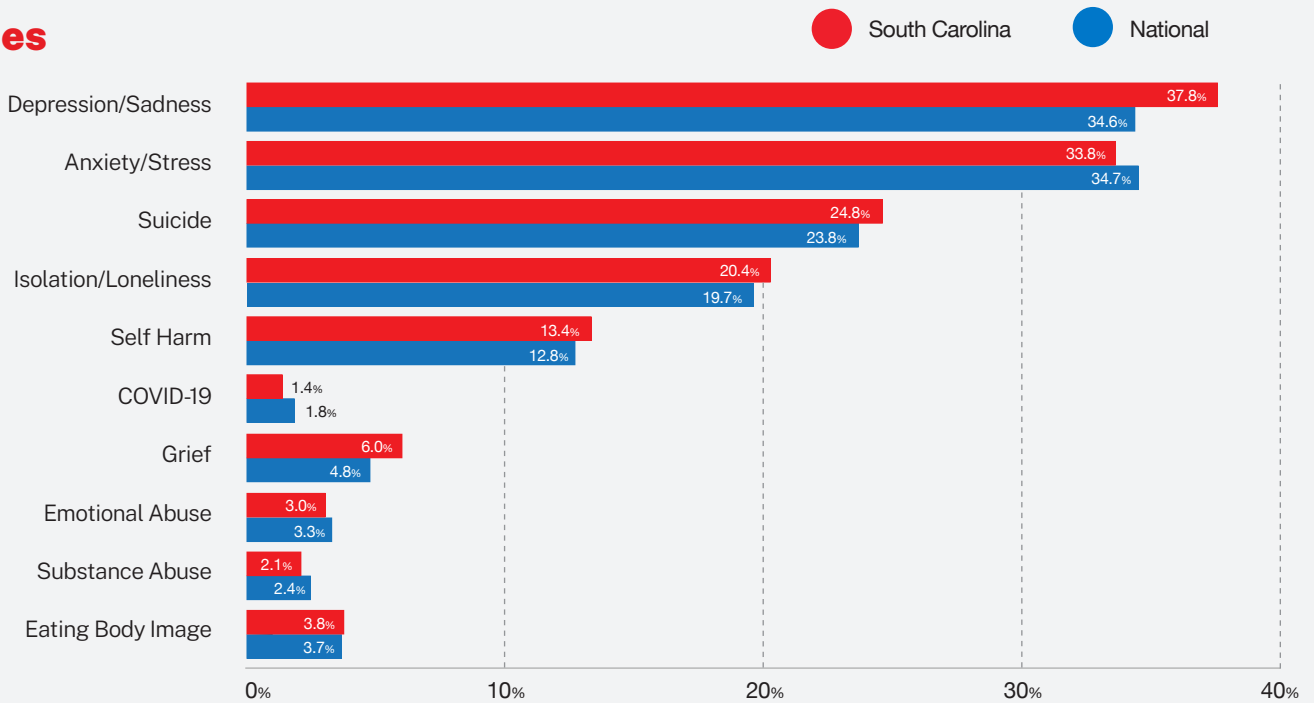

South Carolina

13,605
CONVOS ON
OUR PLATFORM

8,398
TEXTERS IN
CRISIS

70%
FIRST-TIME
ACCESSING CARE

172
SUICIDE
DE-ESCALATIONS

62
ACTIVE
RESCUES

Issues

Race/Ethnicity

Age

Gender

Sexual Orientation