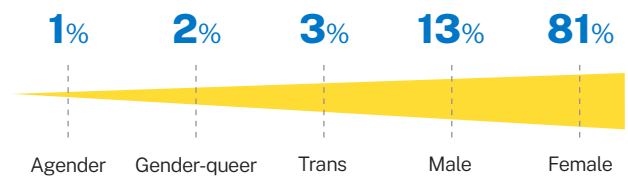

South Carolina

13,605
CONVOS ON
OUR PLATFORM

8,398
TEXTERS IN
CRISIS

70%
FIRST-TIME
ACCESSING CARE

172
SUICIDE
DE-ESCALATIONS

62
ACTIVE
RESCUES

Issues

Race/Ethnicity

Age

Gender

Sexual Orientation