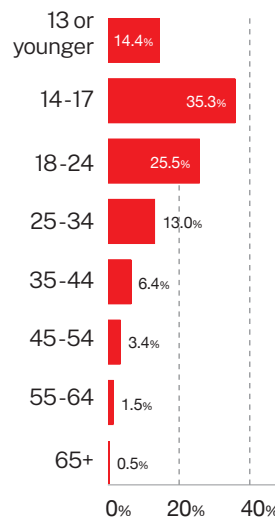

South Carolina

13,605
CONVOS ON
OUR PLATFORM

8,398
TEXTERS IN
CRISIS

70%
FIRST-TIME
ACCESSING CARE

172
SUICIDE
DE-ESCALATIONS

62
ACTIVE
RESCUES

Issues

Race/Ethnicity

Age

Gender

Sexual Orientation