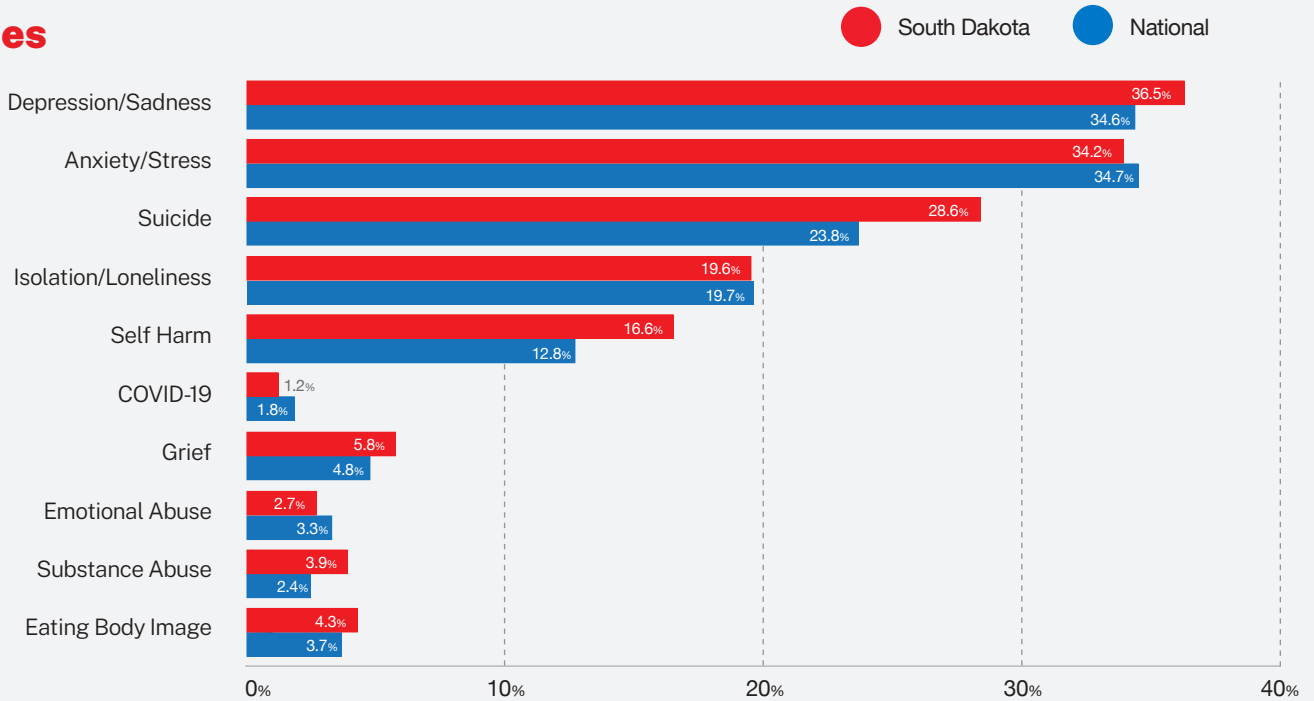

# South Dakota

**2,407**  
CONVOS ON  
OUR PLATFORM

**1,407**  
TEXTERS IN  
CRISIS

**67%**  
FIRST-TIME  
ACCESSING CARE

**39**  
SUICIDE  
DE-ESCALATIONS

**25**  
ACTIVE  
RESCUES

## Issues

## Race/Ethnicity

## Age