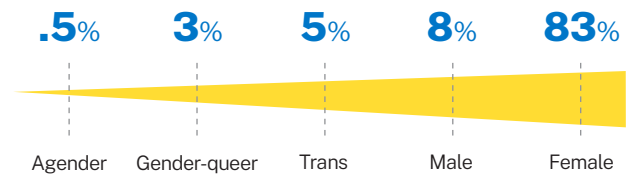

South Dakota

2,407
CONVOS ON
OUR PLATFORM

1,407
TEXTERS IN
CRISIS

67%
FIRST-TIME
ACCESSING CARE

39
SUICIDE
DE-ESCALATIONS

25
ACTIVE
RESCUES

Issues

Race/Ethnicity

Age

Gender

Sexual Orientation