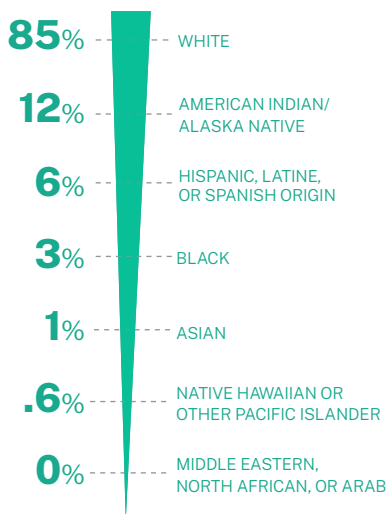

# South Dakota

**2,407**  
CONVOS ON  
OUR PLATFORM

**1,407**  
TEXTERS IN  
CRISIS

**67%**  
FIRST-TIME  
ACCESSING CARE

**39**  
SUICIDE  
DE-ESCALATIONS

**25**  
ACTIVE  
RESCUES

## Race/Ethnicity