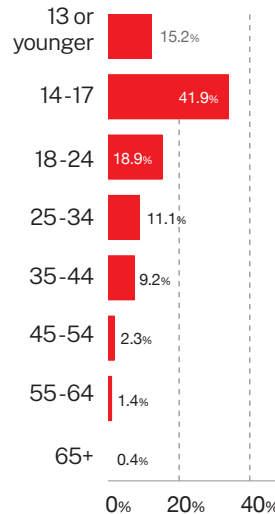

South Dakota

2,407
CONVOS ON
OUR PLATFORM

1,407
TEXTERS IN
CRISIS

67%
FIRST-TIME
ACCESSING CARE

39
SUICIDE
DE-ESCALATIONS

25
ACTIVE
RESCUES

Issues

Race/Ethnicity

Age

Gender

Sexual Orientation