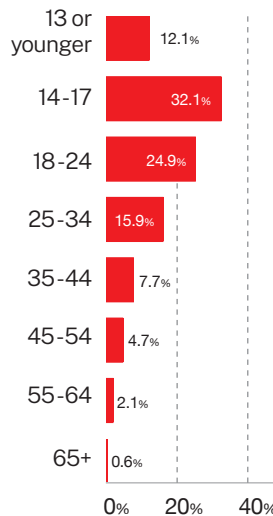

Washington

29,580
CONVOS ON
OUR PLATFORM

15,910
TEXTERS IN
CRISIS

63%
FIRST-TIME
ACCESSING CARE

476
SUICIDE
DE-ESCALATIONS

217
ACTIVE
RESCUES

Issues

Race/Ethnicity

Age

Gender

Sexual Orientation