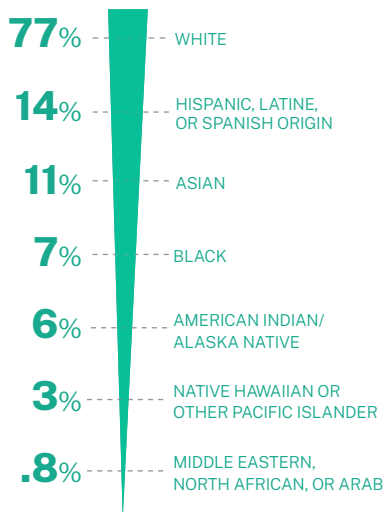

Washington

29,580
CONVOS ON
OUR PLATFORM

15,910
TEXTERS IN
CRISIS

63%
FIRST-TIME
ACCESSING CARE

476
SUICIDE
DE-ESCALATIONS

217
ACTIVE
RESCUES

Issues

Race/Ethnicity

Age

Gender

Sexual Orientation