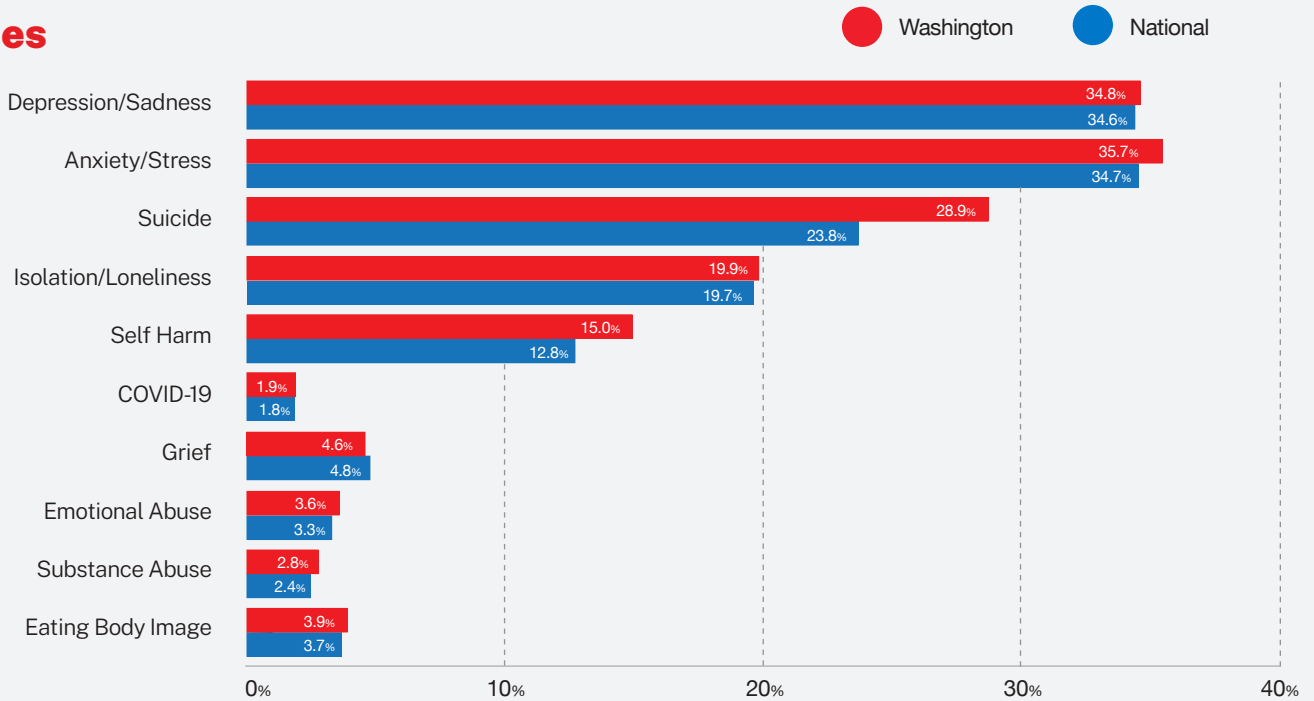

Washington

29,580
CONVOS ON
OUR PLATFORM

15,910
TEXTERS IN
CRISIS

63%
FIRST-TIME
ACCESSING CARE

476
SUICIDE
DE-ESCALATIONS

217
ACTIVE
RESCUES

Issues

Race/Ethnicity

Age

Gender

Sexual Orientation