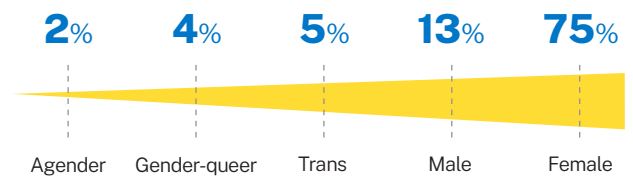

Washington

29,580
CONVOS ON
OUR PLATFORM

15,910
TEXTERS IN
CRISIS

63%
FIRST-TIME
ACCESSING CARE

476
SUICIDE
DE-ESCALATIONS

217
ACTIVE
RESCUES

Issues

Race/Ethnicity

Age

Gender

Sexual Orientation