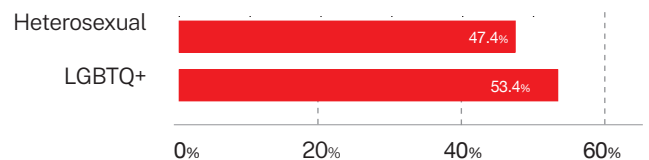

●●● Middle Eastern, North African, or Arab Texters

2021 Mental Health Insights*

2841
CONVOS ON
OUR PLATFORM

1002
TEXTERS IN
CRISIS

67%
FIRST-TIME
ACCESSING CARE

85
SUICIDE
DE-ESCALATIONS

17
ACTIVE
RESCUES

Issues

Age

Gender

Sexual Orientation

* Only includes those who responded to our voluntary post-conversation survey in 2021 and identified as Middle Eastern, North African, or Arab. On average, approximately 21% of our texters overall complete this survey.