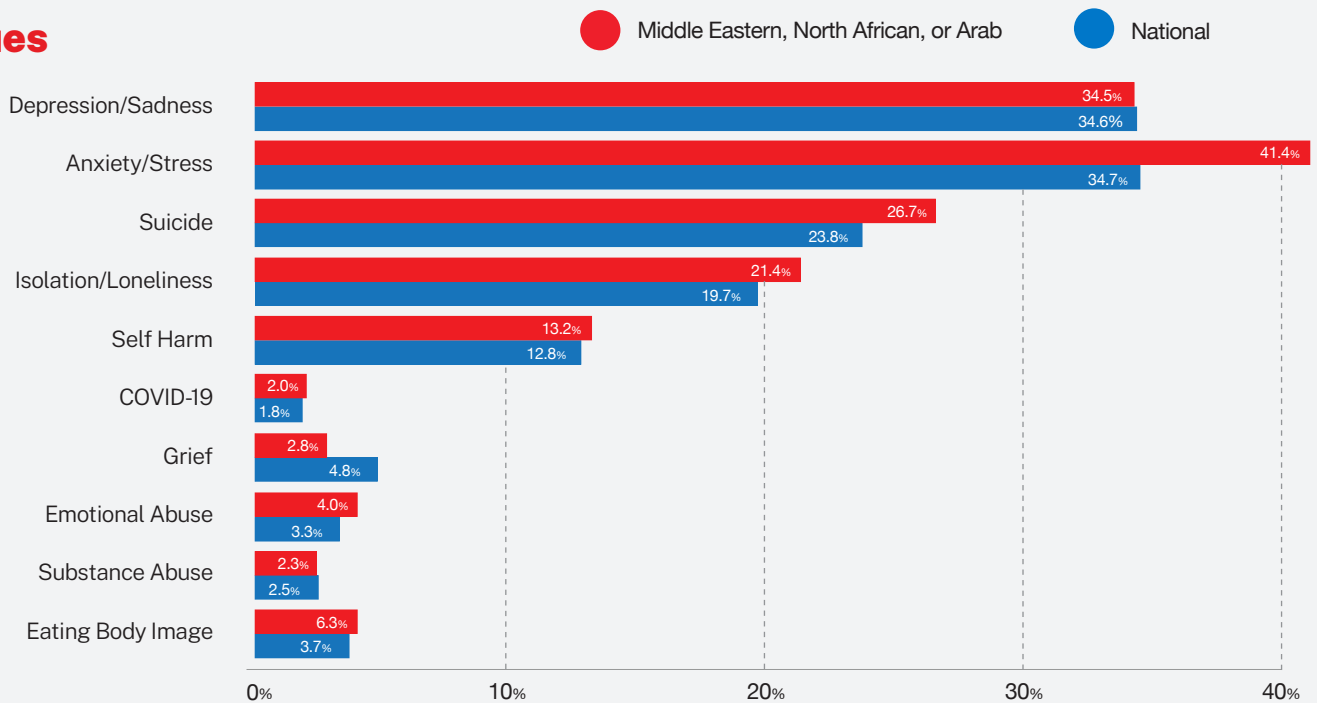

●●● Middle Eastern, North African, or Arab Texters

2021 Mental Health Insights*

2841
CONVOS ON
OUR PLATFORM

1002
TEXTERS IN
CRISIS

67%
FIRST-TIME
ACCESSING CARE

85
SUICIDE
DE-ESCALATIONS

17
ACTIVE
RESCUES

Issues

Age

Gender

Sexual Orientation

* Only includes those who responded to our voluntary post-conversation survey in 2021 and identified as Middle Eastern, North African, or Arab. On average, approximately 21% of our texters overall complete this survey.