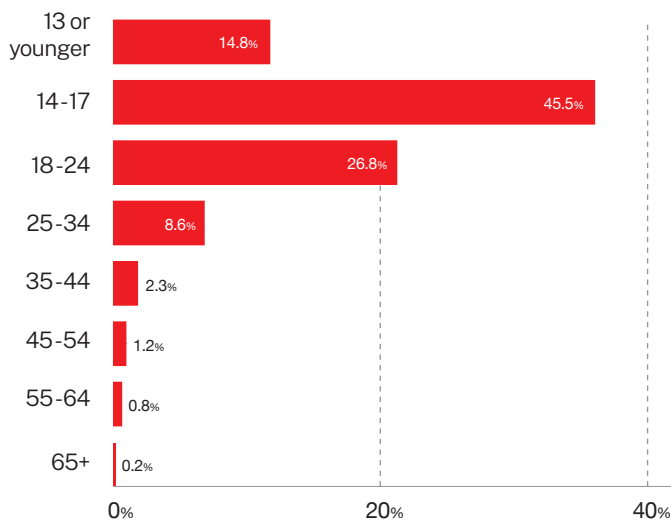

●●● Middle Eastern, North African, or Arab Texters

2021 Mental Health Insights*

2841
CONVOS ON
OUR PLATFORM

1002
TEXTERS IN
CRISIS

67%
FIRST-TIME
ACCESSING CARE

85
SUICIDE
DE-ESCALATIONS

17
ACTIVE
RESCUES

Issues

Age

Gender

Sexual Orientation

* Only includes those who responded to our voluntary post-conversation survey in 2021 and identified as Middle Eastern, North African, or Arab. On average, approximately 21% of our texters overall complete this survey.