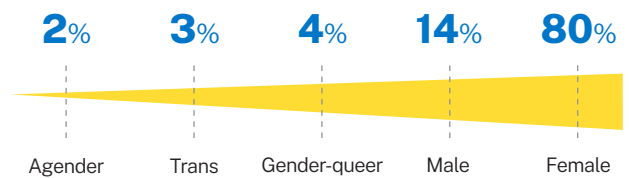

●●● Middle Eastern, North African, or Arab Texters

2021 Mental Health Insights*

2841
CONVOS ON
OUR PLATFORM

1002
TEXTERS IN
CRISIS

67%
FIRST-TIME
ACCESSING CARE

85
SUICIDE
DE-ESCALATIONS

17
ACTIVE
RESCUES

Issues

Age

Gender

Sexual Orientation

* Only includes those who responded to our voluntary post-conversation survey in 2021 and identified as Middle Eastern, North African, or Arab. On average, approximately 21% of our texters overall complete this survey.