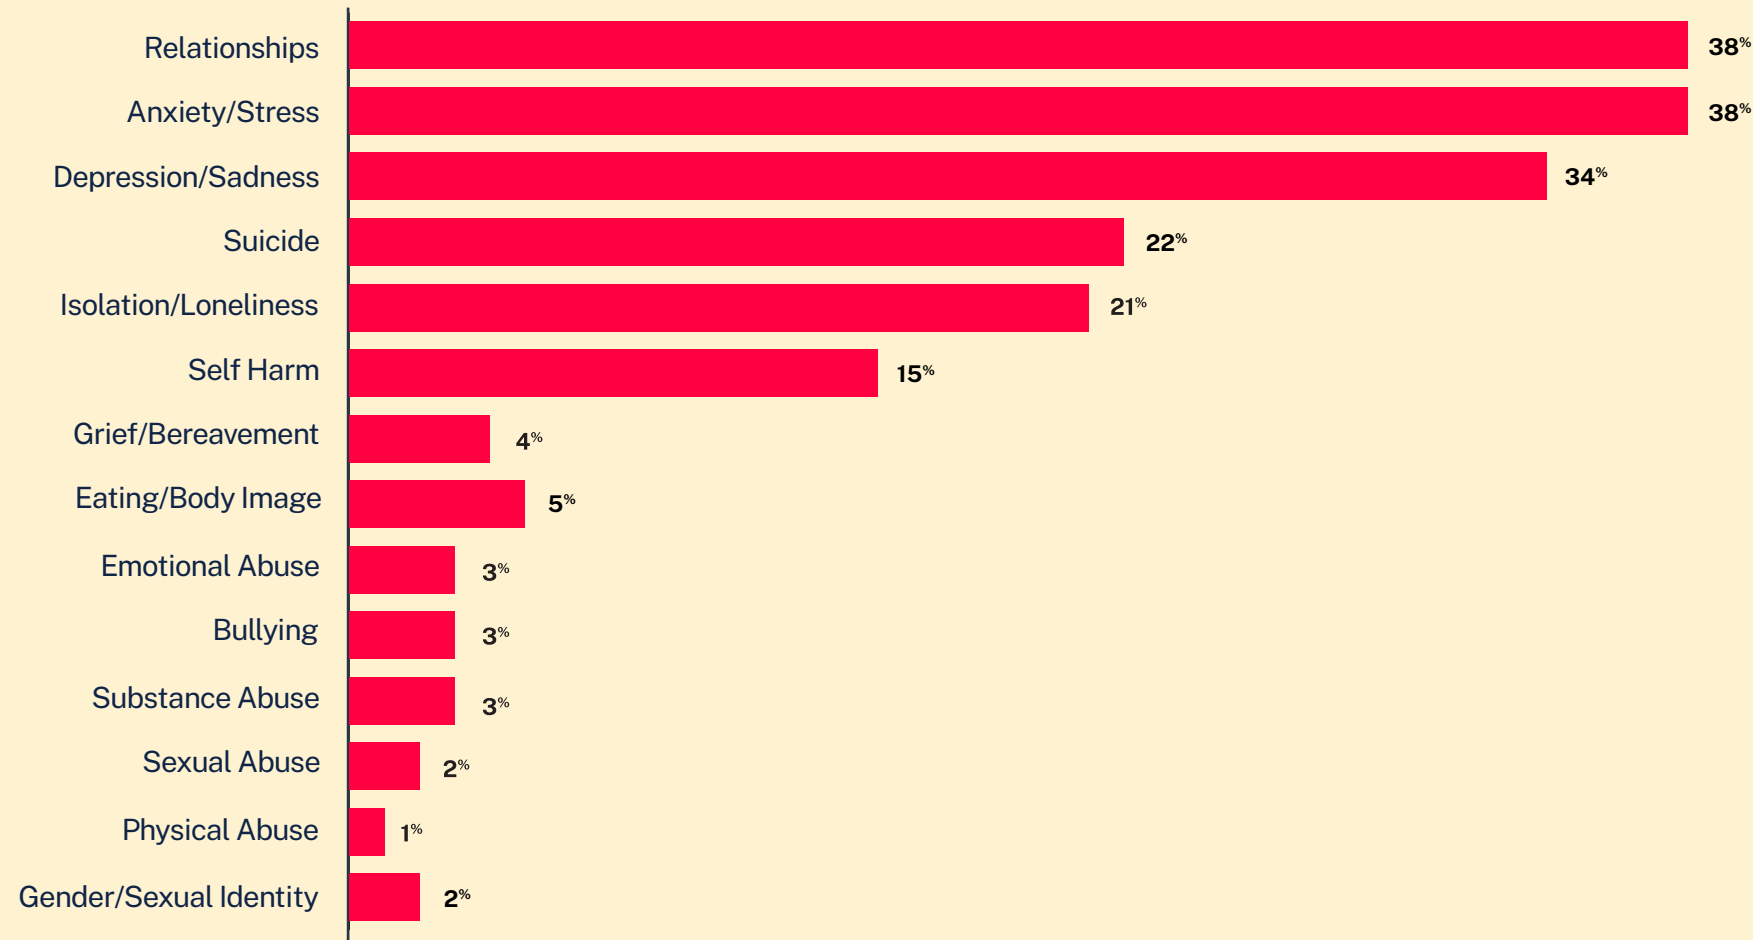

# Hispanic/Latinx Texters

2022 Mental Health Insights\*

**45,604**

Conversations

**18,086**

Texters in Crisis

**67%**

Shared Something for First Time

## Issues

## Age

## Race/Ethnicity