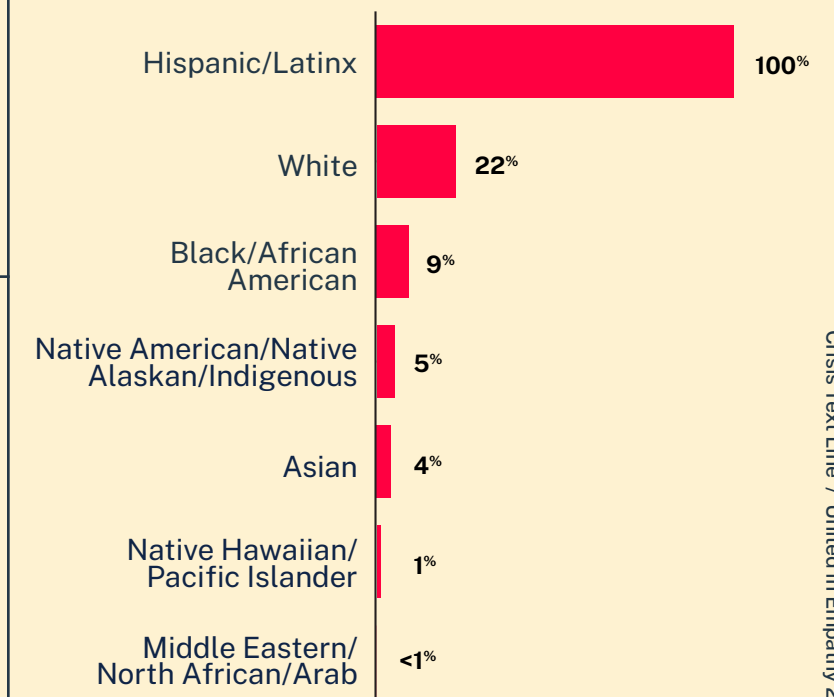

# Hispanic/Latinx Texters

2022 Mental Health Insights\*

**45,604**

Conversations

**18,086**

Texters in Crisis

**67%**

Shared Something for First Time

## Issues

## Age

## Race/Ethnicity