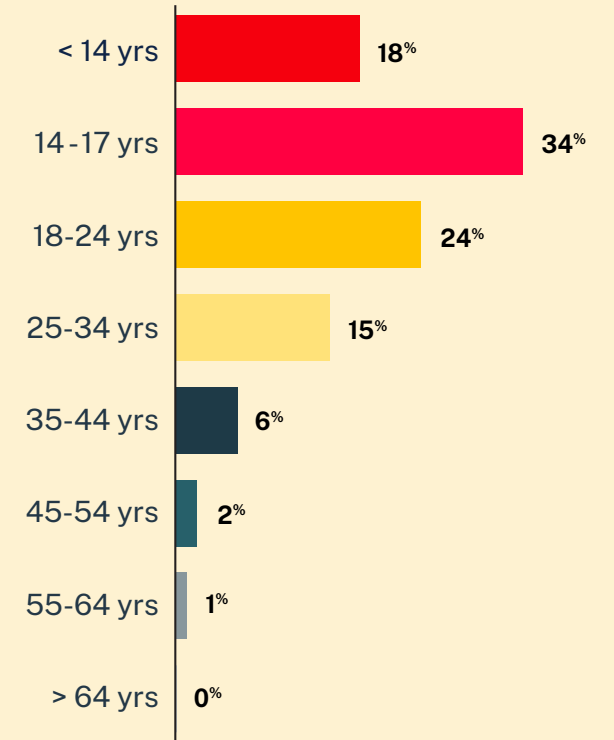

# Hispanic/Latinx Texters

2022 Mental Health Insights\*

**45,604**

Conversations

**18,086**

Texters in Crisis

**67%**

Shared Something for First Time

## Issues

## Age