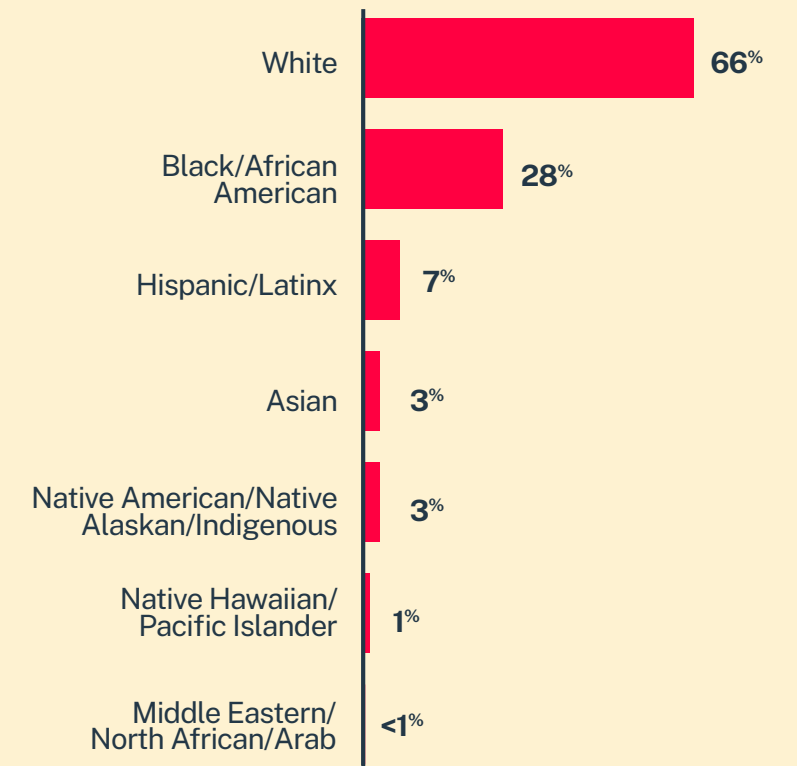

**12,092**  
Conversations

**7,937**  
Texters in  
Crisis

**62%**  
Shared Something  
for First Time

**116**  
Suicide  
De-escalations

**71**  
Active  
Rescues

## Issues

## Age

## Race/Ethnicity