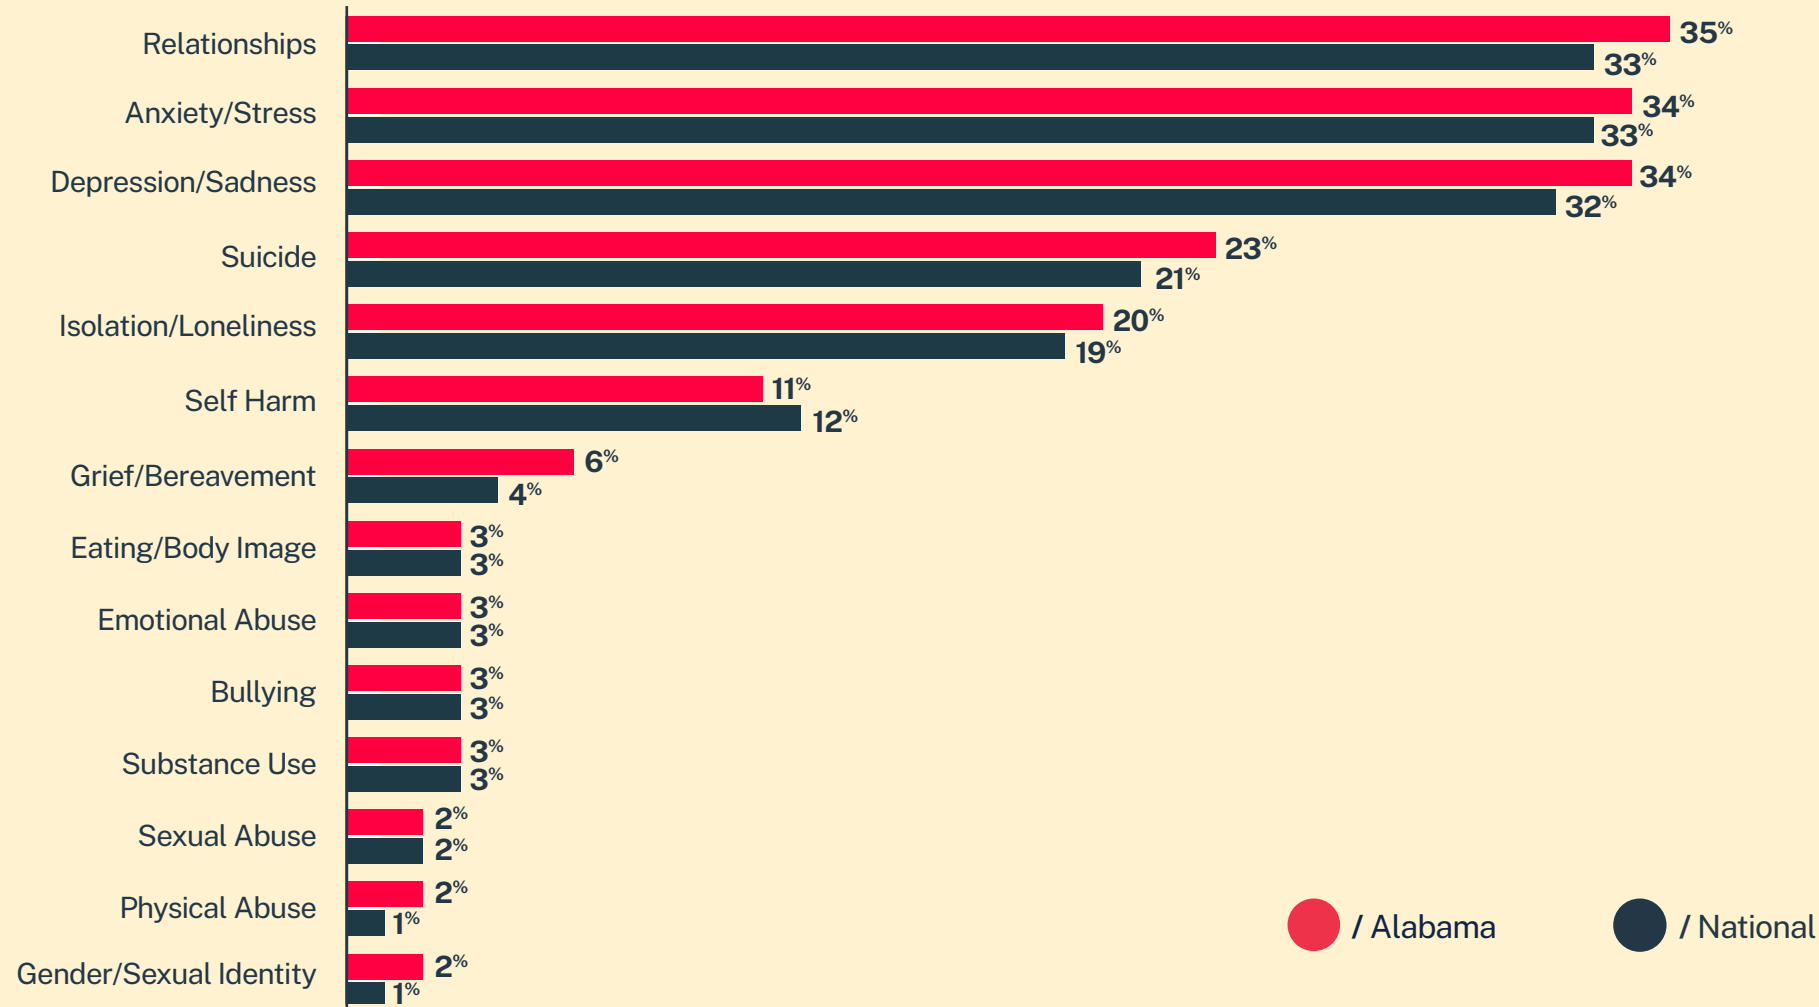

**12,092**  
Conversations

**7,937**  
Texters in  
Crisis

**62%**  
Shared Something  
for First Time

**116**  
Suicide  
De-escalations

**71**  
Active  
Rescues

## Issues

## Age

## Race/Ethnicity