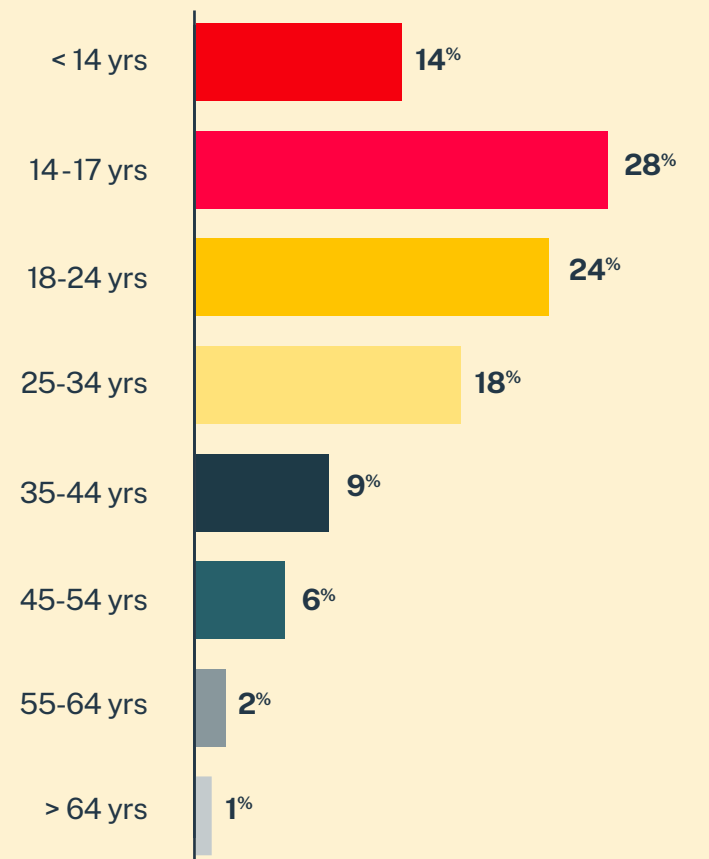

**12,092**  
Conversations

**7,937**  
Texters in  
Crisis

**62%**  
Shared Something  
for First Time

**116**  
Suicide  
De-escalations

**71**  
Active  
Rescues

## Age