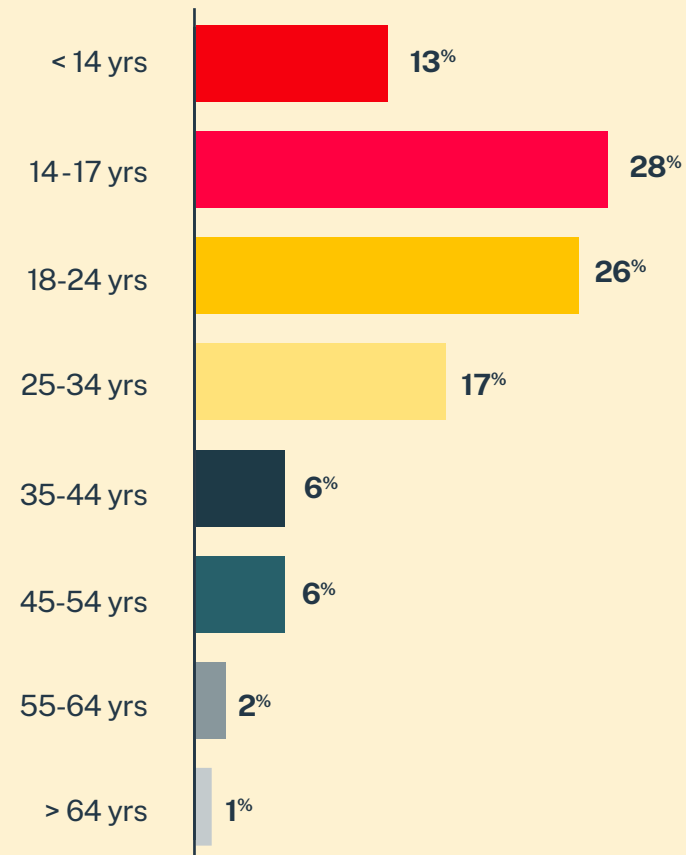

CRISIS TEXT LINE |

Alaska*

2,711
Conversations

1,532
Texters in Crisis

59%
Shared Something for First Time

24
Suicide De-escalations

14
Active Rescues

Issues

Age

Race/Ethnicity

Sexual Orientation

Gender

* State was estimated using area codes, which is approximately 70% accurate based on historical data. All demographic data is based on the voluntary post-conversation survey that approximately 21% of texters complete. Please note that the total percentages in the race, gender, and sexuality charts will not add up to a 100% because texters might identify with multiple identities.