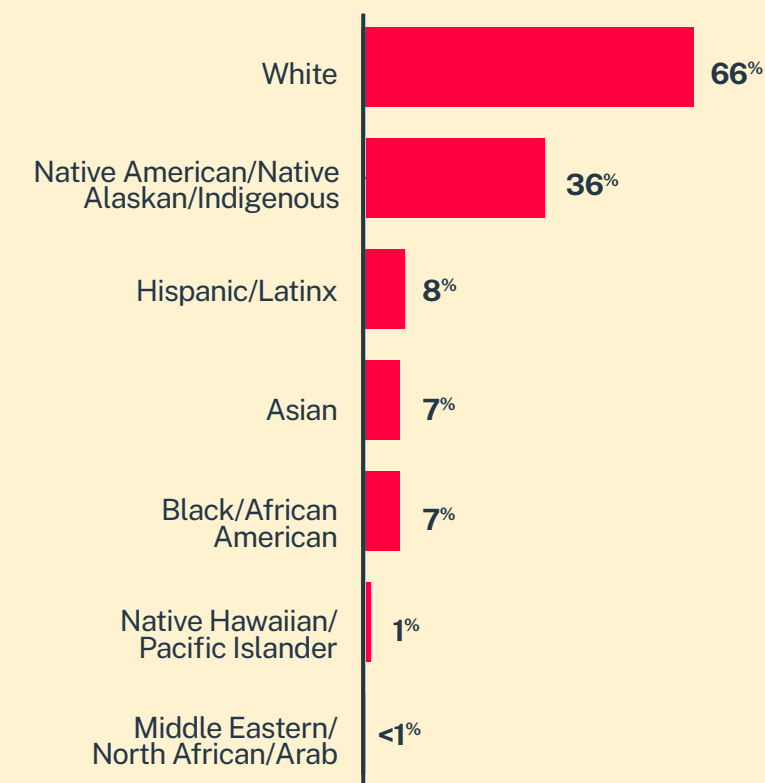

CRISIS TEXT LINE |

Alaska*

2,711
Conversations

1,532
Texters in Crisis

59%
Shared Something for First Time

24
Suicide De-escalations

14
Active Rescues

Issues

Age

Race/Ethnicity

Sexual Orientation

Gender

* State was estimated using area codes, which is approximately 70% accurate based on historical data. All demographic data is based on the voluntary post-conversation survey that approximately 21% of texters complete. Please note that the total percentages in the race, gender, and sexuality charts will not add up to a 100% because texters might identify with multiple identities.