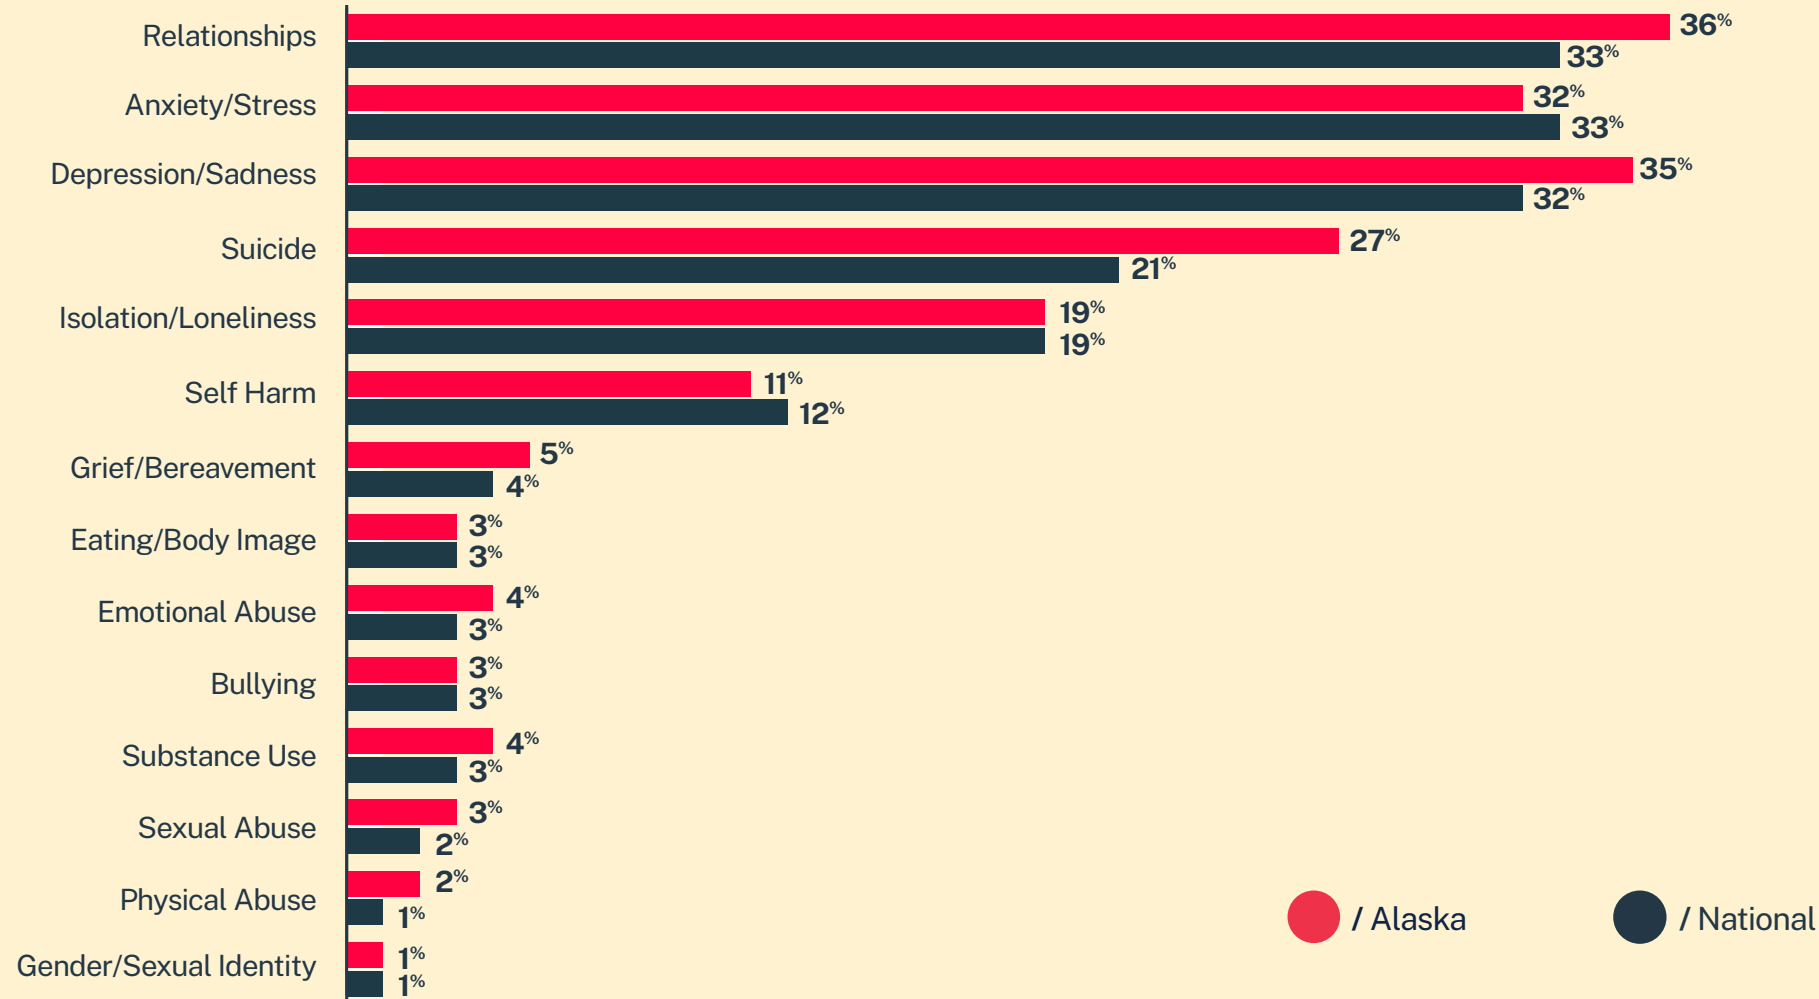

CRISIS TEXT LINE |

Alaska*

2,711
Conversations

1,532
Texters in Crisis

59%
Shared Something for First Time

24
Suicide De-escalations

14
Active Rescues

Issues

Age

Race/Ethnicity

Sexual Orientation

Gender

* State was estimated using area codes, which is approximately 70% accurate based on historical data. All demographic data is based on the voluntary post-conversation survey that approximately 21% of texters complete. Please note that the total percentages in the race, gender, and sexuality charts will not add up to a 100% because texters might identify with multiple identities.