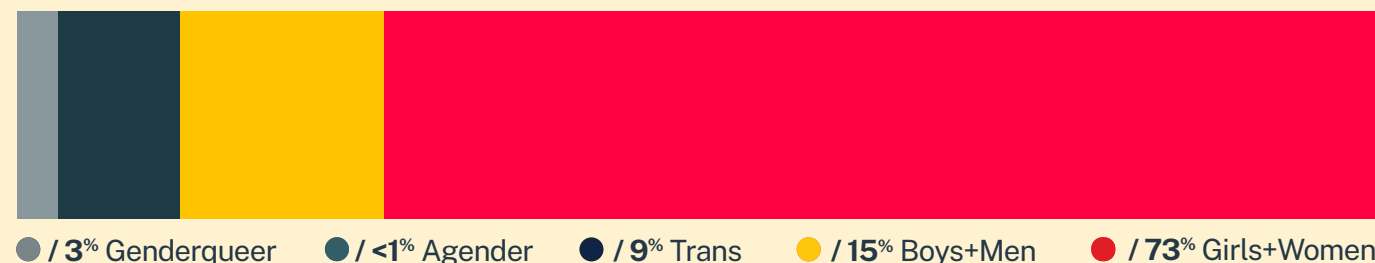

Age

Race/Ethnicity

Sexual Orientation

Gender

* State was estimated using area codes, which is approximately 70% accurate based on historical data. All demographic data is based on the voluntary post-conversation survey that approximately 21% of texters complete. Please note that the total percentages in the race, gender, and sexuality charts will not add up to a 100% because texters might identify with multiple identities.