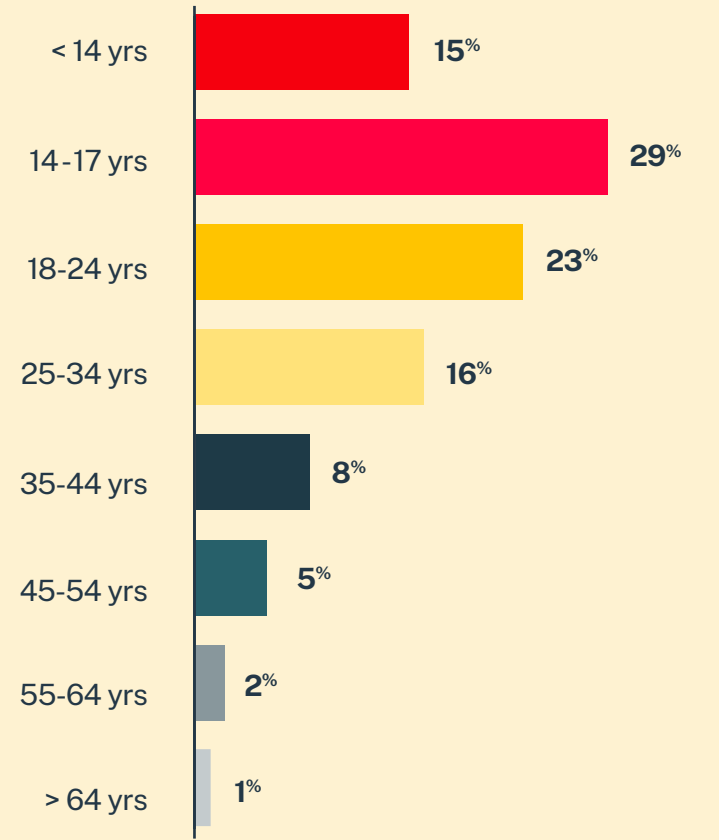

CRISIS TEXT LINE |

Arizona*

20,704
Conversations

11,807
Texters in
Crisis

63%
Shared Something
for First Time

175
Suicide
De-escalations

76
Active
Rescues

Issues

Age

Race/Ethnicity

Sexual Orientation

Gender

* State was estimated using area codes, which is approximately 70% accurate based on historical data. All demographic data is based on the voluntary post-conversation survey that approximately 21% of texters complete. Please note that the total percentages in the race, gender, and sexuality charts will not add up to a 100% because texters might identify with multiple identities.