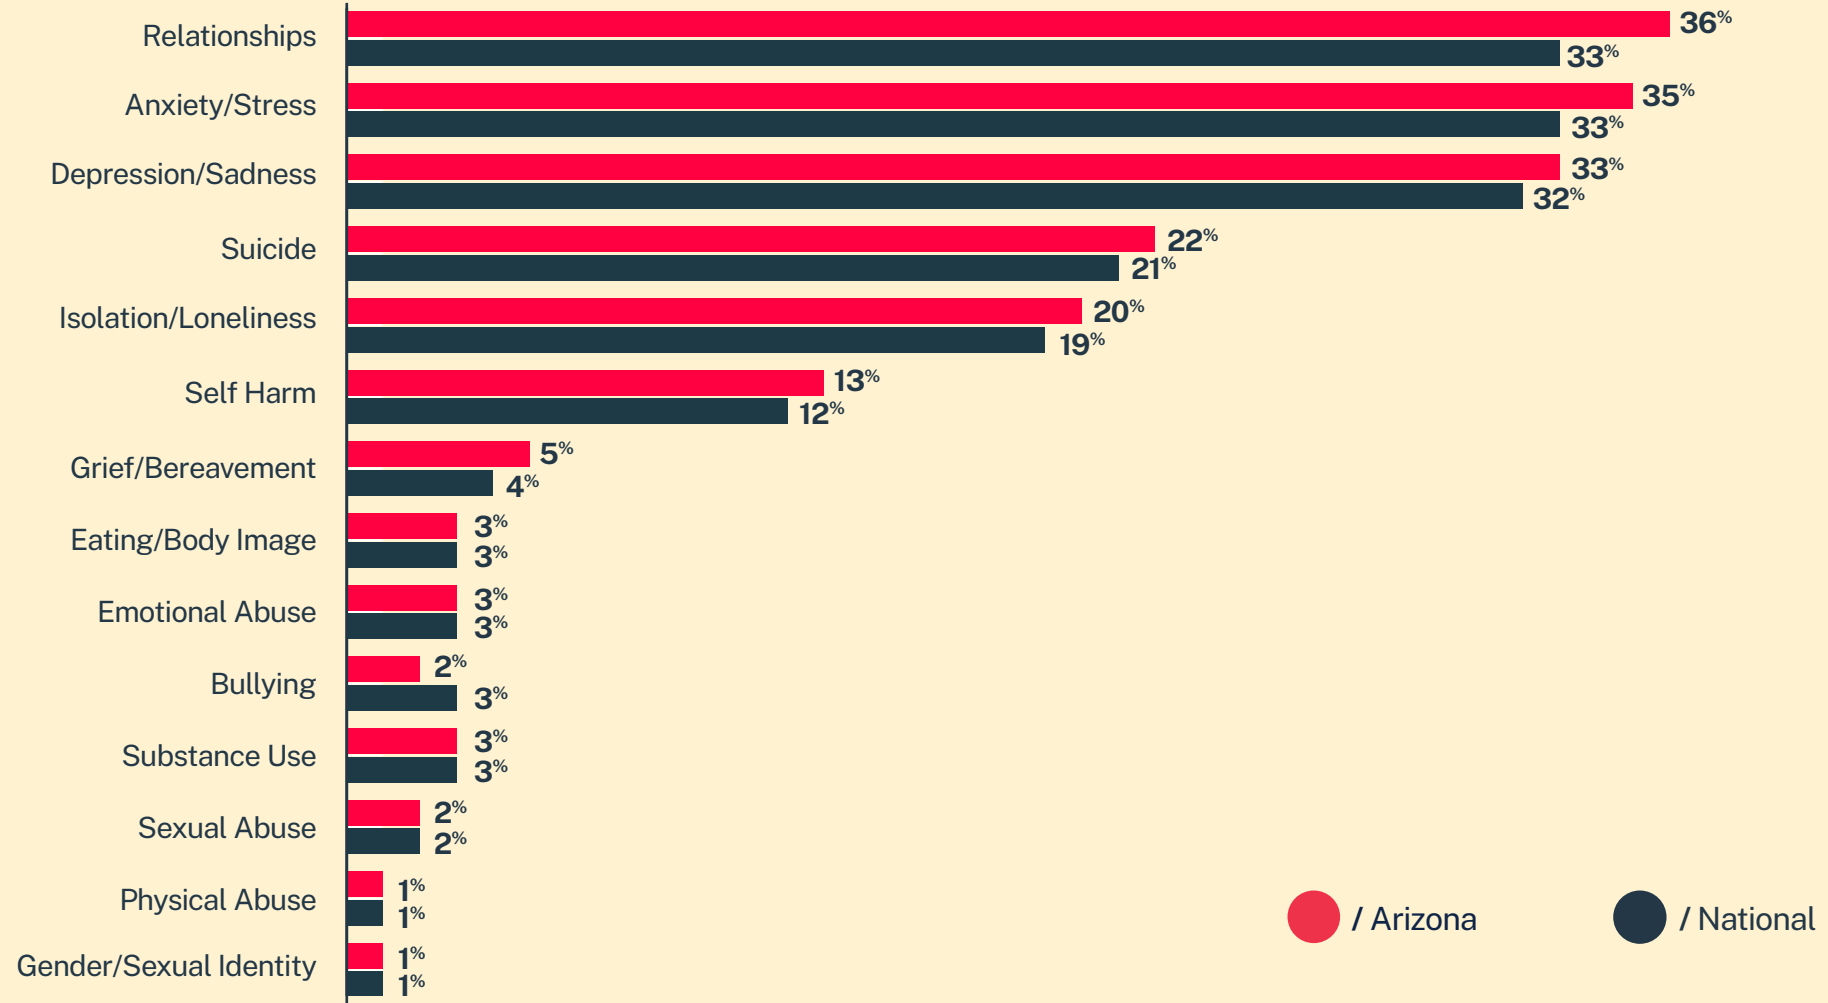

CRISIS TEXT LINE |

Arizona*

20,704
Conversations

11,807
Texters in
Crisis

63%
Shared Something
for First Time

175
Suicide
De-escalations

76
Active
Rescues

Issues

Age

Race/Ethnicity

Sexual Orientation

Gender

* State was estimated using area codes, which is approximately 70% accurate based on historical data. All demographic data is based on the voluntary post-conversation survey that approximately 21% of texters complete. Please note that the total percentages in the race, gender, and sexuality charts will not add up to a 100% because texters might identify with multiple identities.