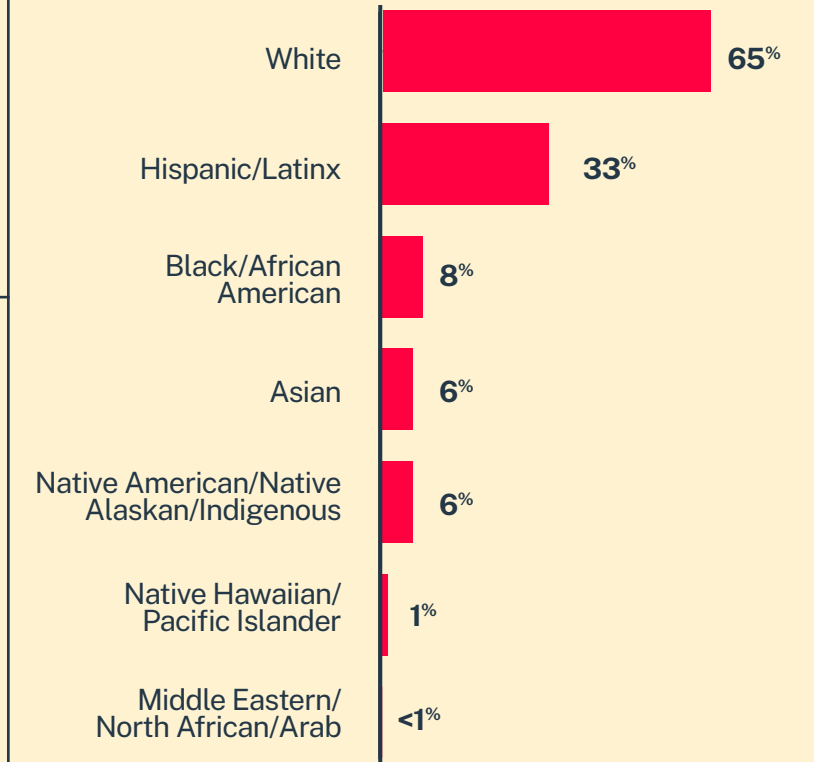

CRISIS TEXT LINE |

Arizona*

20,704
Conversations

11,807
Texters in
Crisis

63%
Shared Something
for First Time

175
Suicide
De-escalations

76
Active
Rescues

Issues

Age

Race/Ethnicity

Sexual Orientation

Gender

* State was estimated using area codes, which is approximately 70% accurate based on historical data. All demographic data is based on the voluntary post-conversation survey that approximately 21% of texters complete. Please note that the total percentages in the race, gender, and sexuality charts will not add up to a 100% because texters might identify with multiple identities.