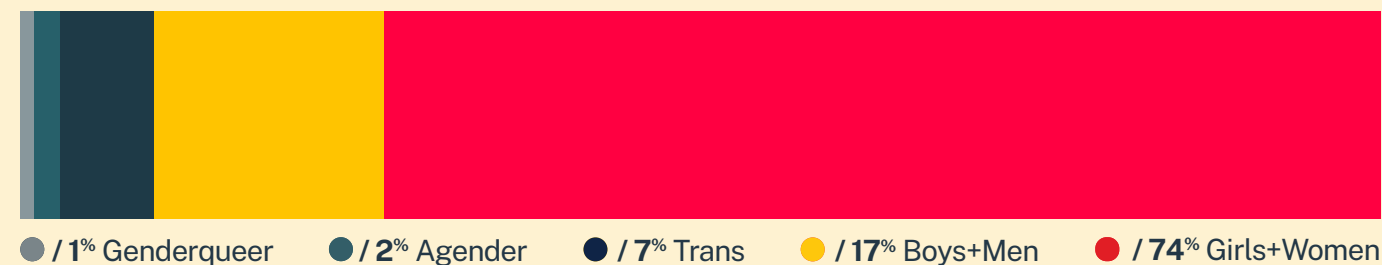

CRISIS TEXT LINE |

Arizona*

20,704
Conversations

11,807
Texters in
Crisis

63%
Shared Something
for First Time

175
Suicide
De-escalations

76
Active
Rescues

Issues

Age

Race/Ethnicity

Sexual Orientation

Gender

* State was estimated using area codes, which is approximately 70% accurate based on historical data. All demographic data is based on the voluntary post-conversation survey that approximately 21% of texters complete. Please note that the total percentages in the race, gender, and sexuality charts will not add up to a 100% because texters might identify with multiple identities.