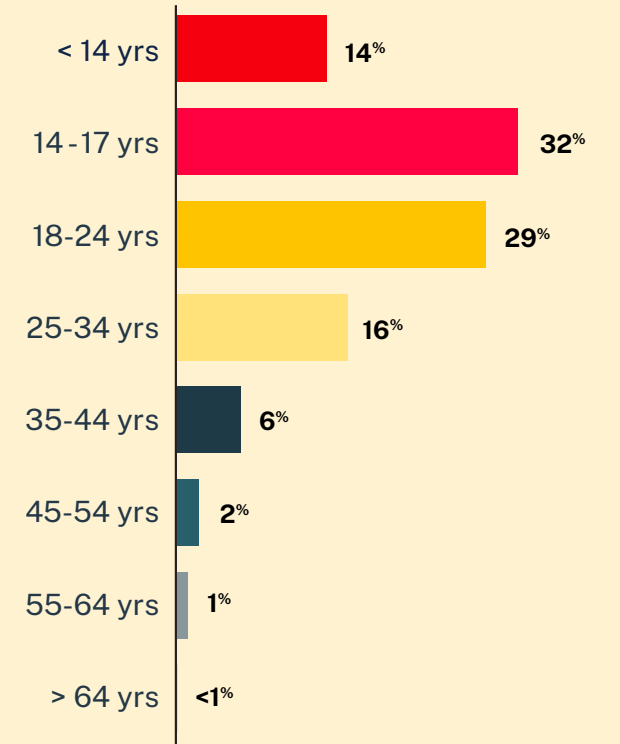

# Asian Texters

2022 Mental Health Insights\*

**20,103**

Conversations

**6,913**

Texters in Crisis

**62%**

Shared Something for First Time

## Issues

## Age