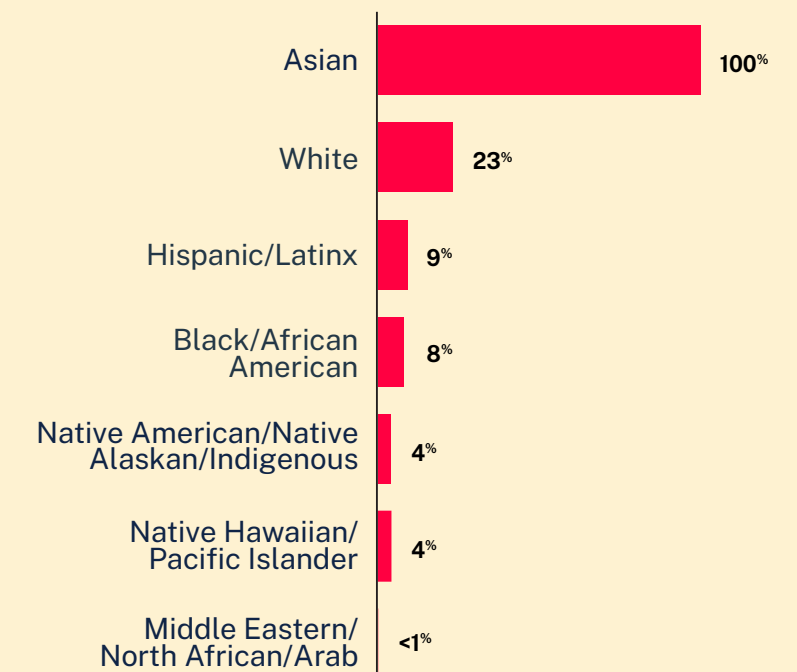

# Asian Texters

2022 Mental Health Insights\*

**20,103**

Conversations

**6,913**

Texters in Crisis

**62%**

Shared Something for First Time

## Issues

## Age

## Race/Ethnicity