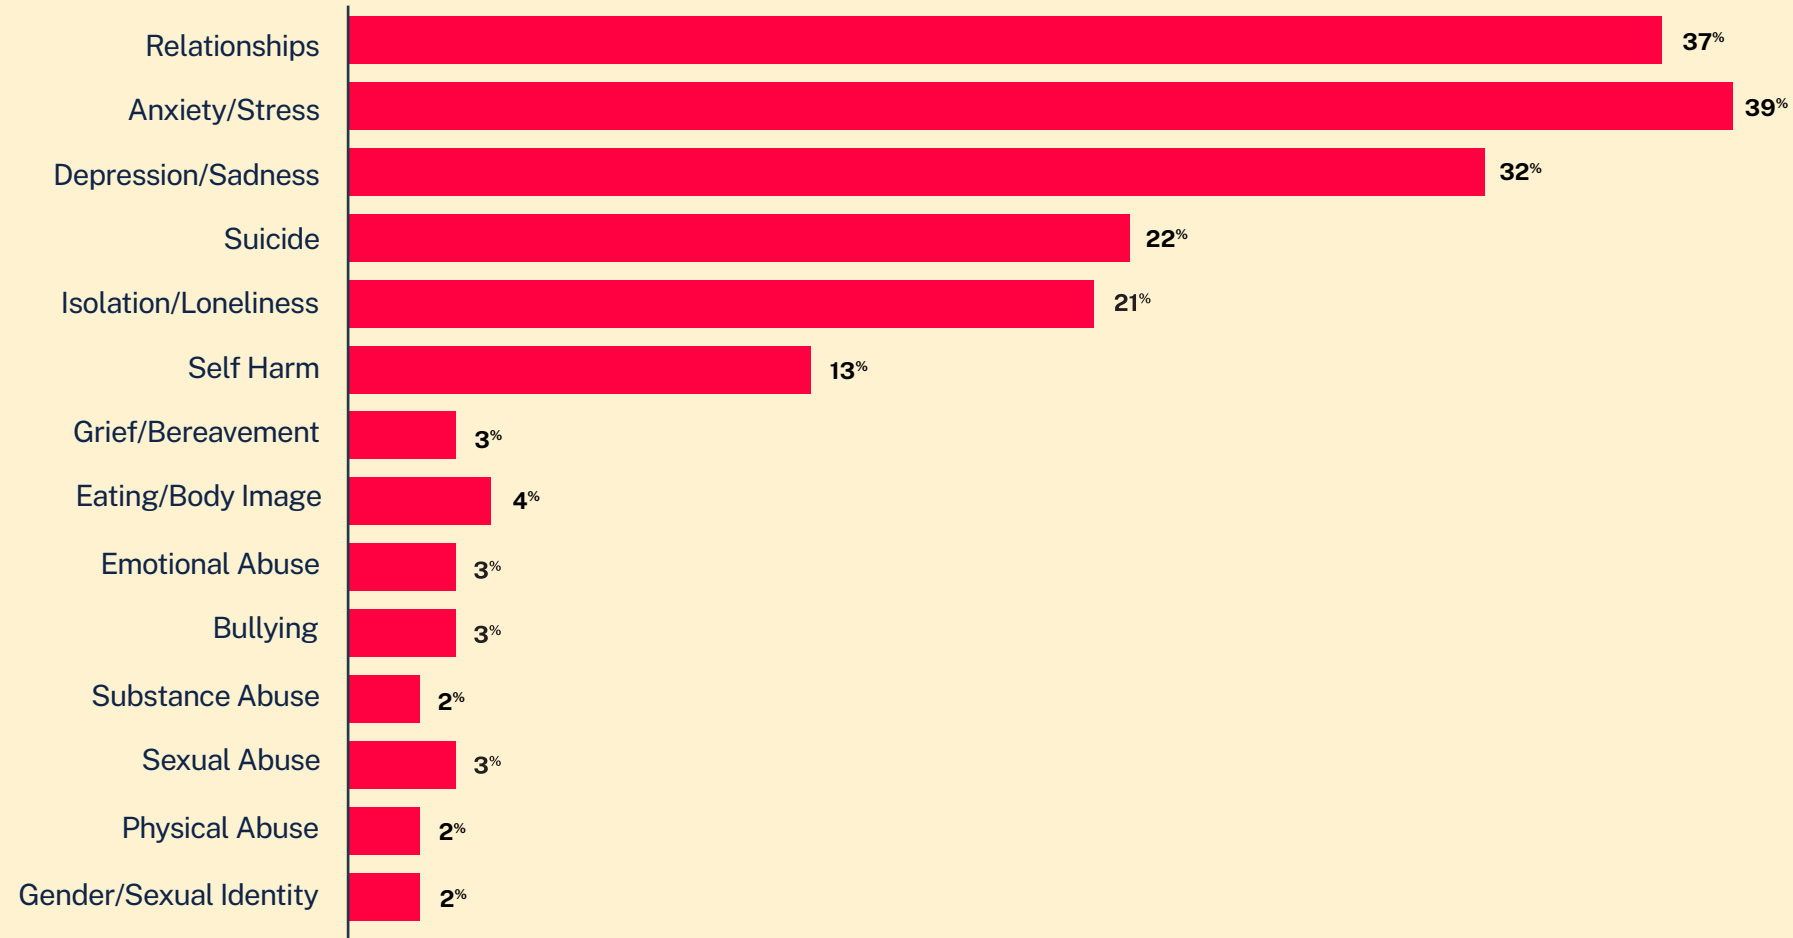

# Asian Texters

2022 Mental Health Insights\*

**20,103**

Conversations

**6,913**

Texters in Crisis

**62%**

Shared Something for First Time

## Issues

## Age

## Race/Ethnicity