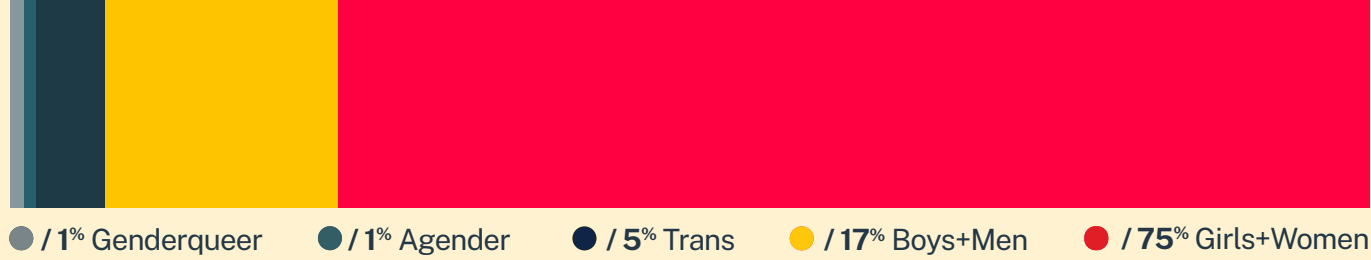

CRISIS TEXT LINE |

California*

126,618
Conversations

70,749
Texters in Crisis

61%
Shared Something for First Time

817
Suicide De-escalations

352
Active Rescues

Issues

Age

Sexual Orientation

Gender

Race/Ethnicity

* State was estimated using area codes, which is approximately 70% accurate based on historical data. All demographic data is based on the voluntary post-conversation survey that approximately 21% of texters complete. Please note that the total percentages in the race, gender, and sexuality charts will not add up to a 100% because texters might identify with multiple identities.