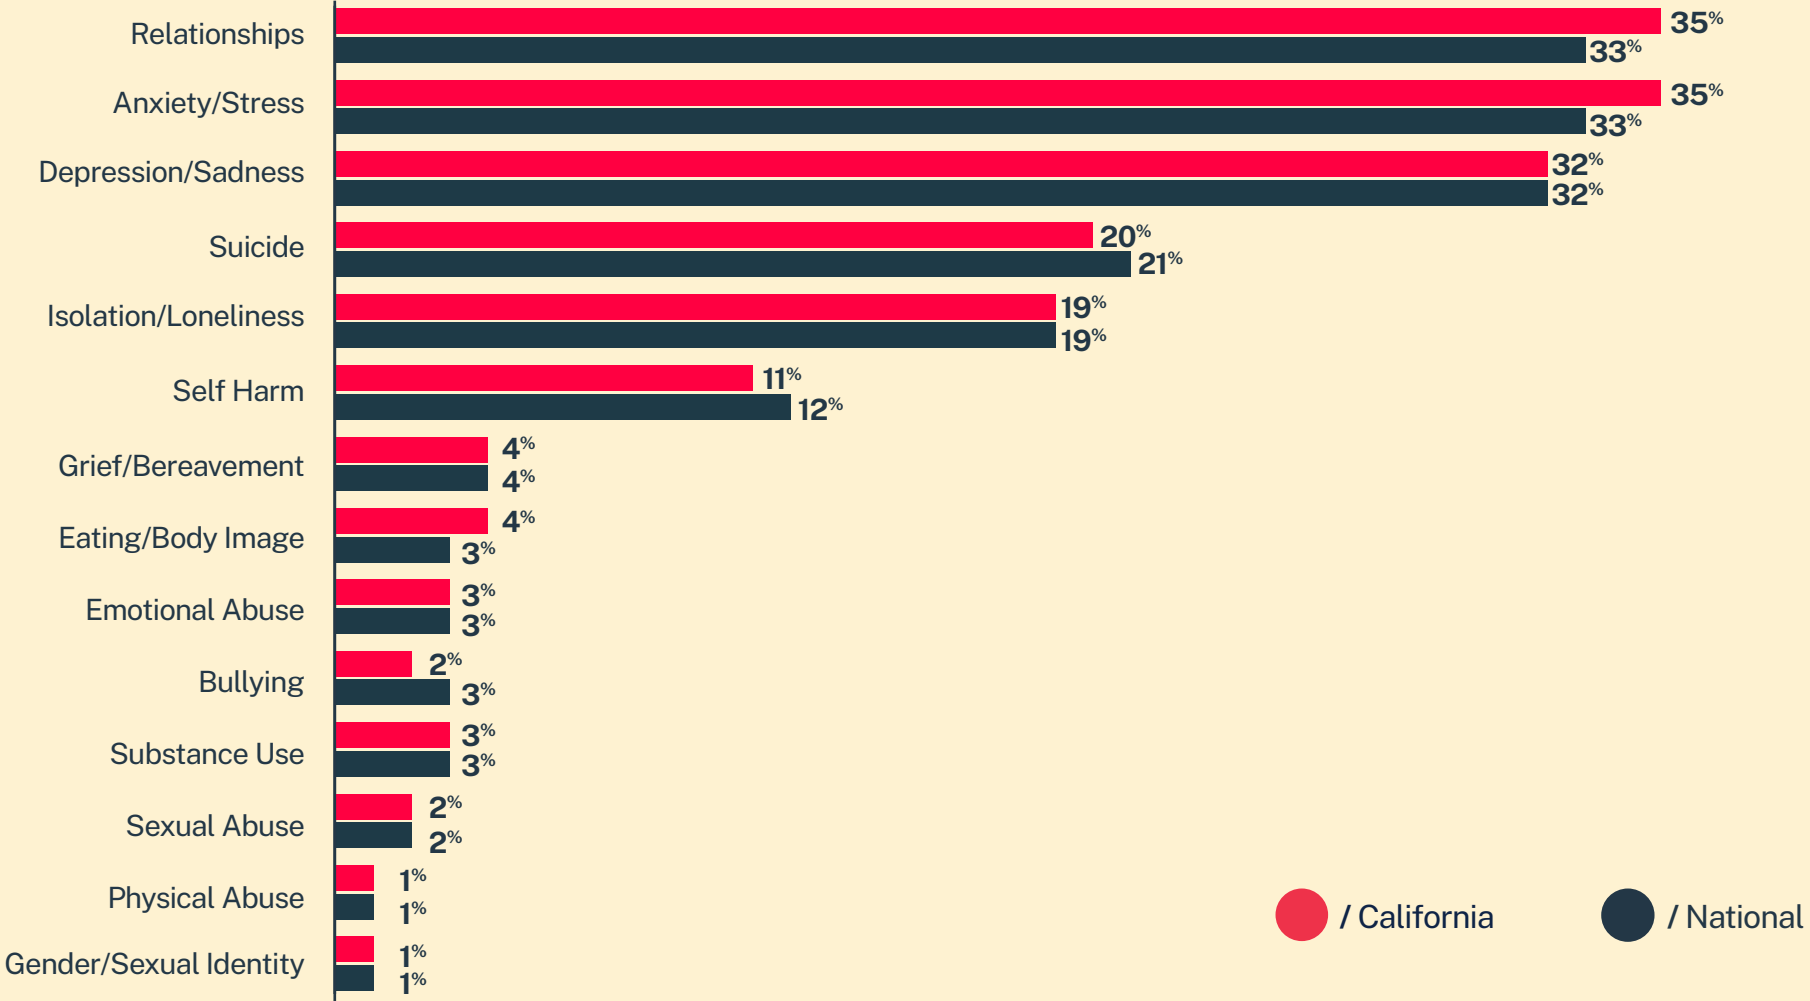

CRISIS TEXT LINE |

California*

126,618
Conversations

70,749
Texters in Crisis

61%
Shared Something for First Time

817
Suicide De-escalations

352
Active Rescues

Issues

Age

Sexual Orientation

Gender

Race/Ethnicity

* State was estimated using area codes, which is approximately 70% accurate based on historical data. All demographic data is based on the voluntary post-conversation survey that approximately 21% of texters complete. Please note that the total percentages in the race, gender, and sexuality charts will not add up to a 100% because texters might identify with multiple identities.