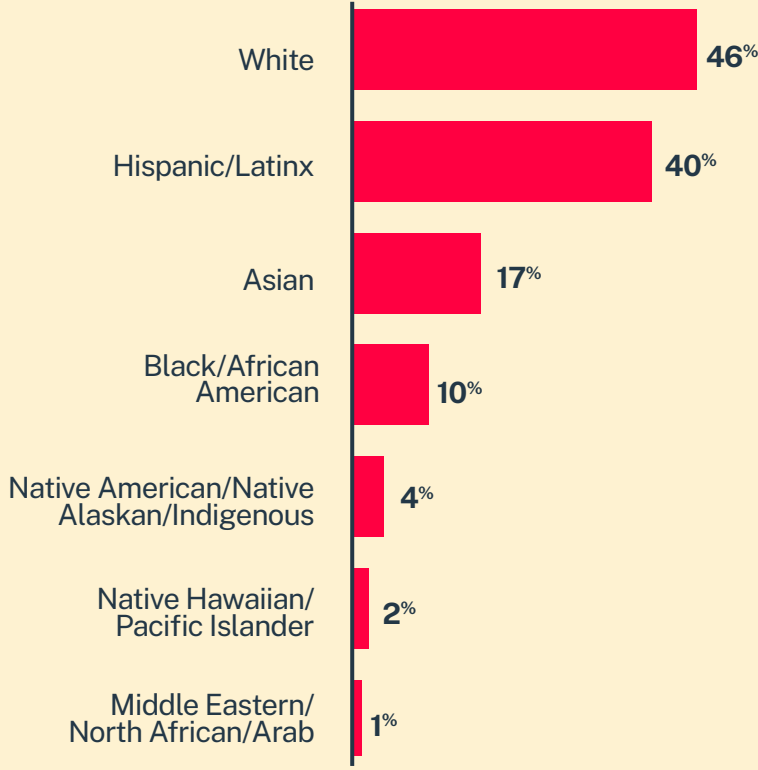

CRISIS TEXT LINE |

California*

126,618
Conversations

70,749
Texters in Crisis

61%
Shared Something for First Time

817
Suicide De-escalations

352
Active Rescues

Issues

Age

Sexual Orientation

Gender

Race/Ethnicity

* State was estimated using area codes, which is approximately 70% accurate based on historical data. All demographic data is based on the voluntary post-conversation survey that approximately 21% of texters complete. Please note that the total percentages in the race, gender, and sexuality charts will not add up to a 100% because texters might identify with multiple identities.