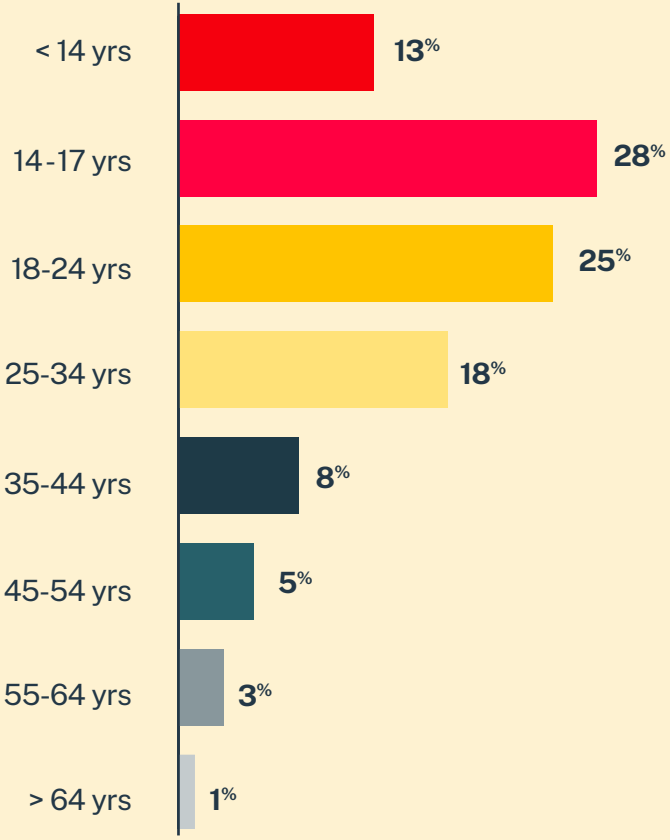

CRISIS TEXT LINE |

California*

126,618
Conversations

70,749
Texters in Crisis

61%
Shared Something for First Time

817
Suicide De-escalations

352
Active Rescues

Issues

Age

Sexual Orientation

Gender

Race/Ethnicity

* State was estimated using area codes, which is approximately 70% accurate based on historical data. All demographic data is based on the voluntary post-conversation survey that approximately 21% of texters complete. Please note that the total percentages in the race, gender, and sexuality charts will not add up to a 100% because texters might identify with multiple identities.