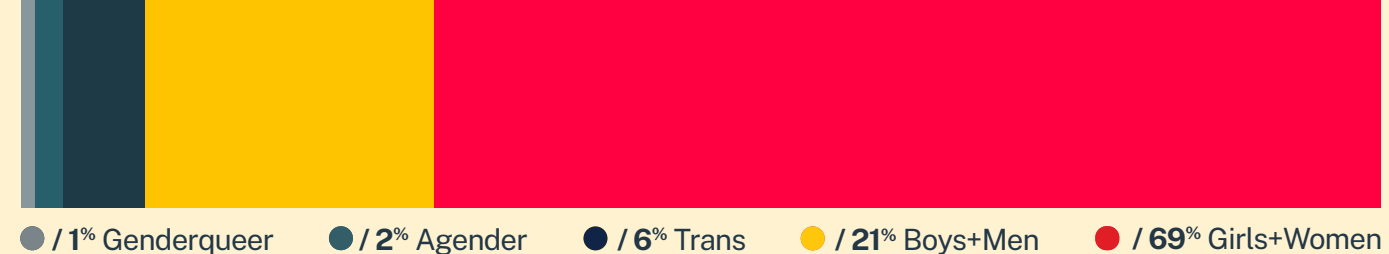

Age

Race/Ethnicity

Sexual Orientation

Gender

* State was estimated using area codes, which is approximately 70% accurate based on historical data. All demographic data is based on the voluntary post-conversation survey that approximately 21% of texters complete. Please note that the total percentages in the race, gender, and sexuality charts will not add up to a 100% because texters might identify with multiple identities.