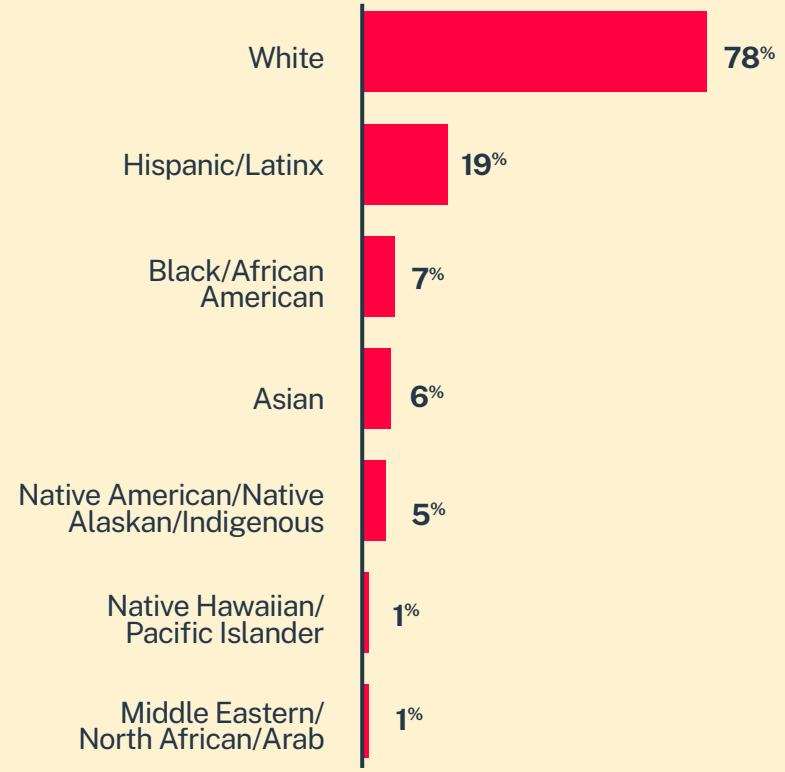

CRISIS TEXT LINE |

Colorado*

17,435
Conversations

10,182
Texters in Crisis

60%
Shared Something for First Time

171
Suicide De-escalations

72
Active Rescues

Issues

Age

Race/Ethnicity

Sexual Orientation

Gender

* State was estimated using area codes, which is approximately 70% accurate based on historical data. All demographic data is based on the voluntary post-conversation survey that approximately 21% of texters complete. Please note that the total percentages in the race, gender, and sexuality charts will not add up to a 100% because texters might identify with multiple identities.