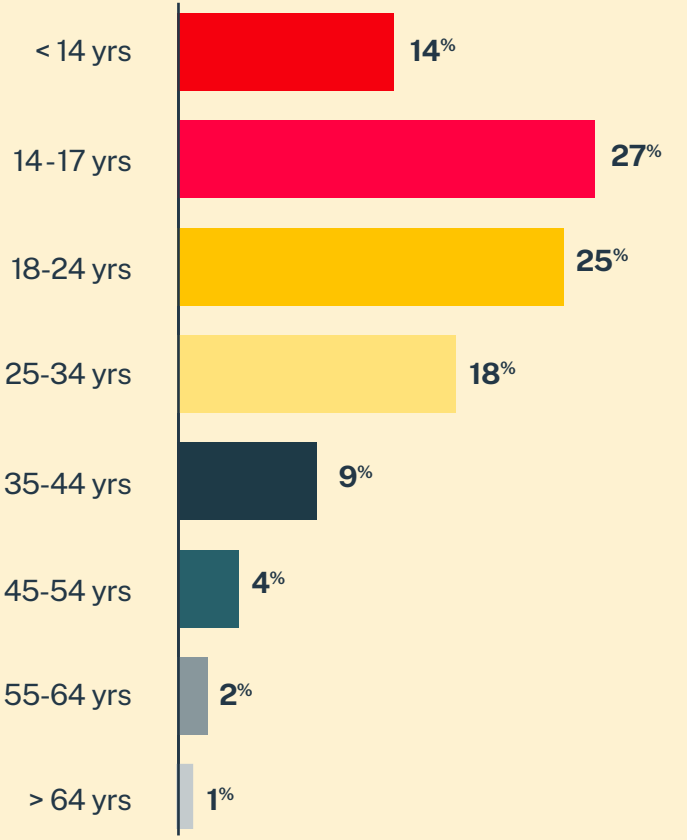

CRISIS TEXT LINE |

Colorado*

17,435
Conversations

10,182
Texters in Crisis

60%
Shared Something for First Time

171
Suicide De-escalations

72
Active Rescues

Issues

Age

Race/Ethnicity

Sexual Orientation

Gender

* State was estimated using area codes, which is approximately 70% accurate based on historical data. All demographic data is based on the voluntary post-conversation survey that approximately 21% of texters complete. Please note that the total percentages in the race, gender, and sexuality charts will not add up to a 100% because texters might identify with multiple identities.