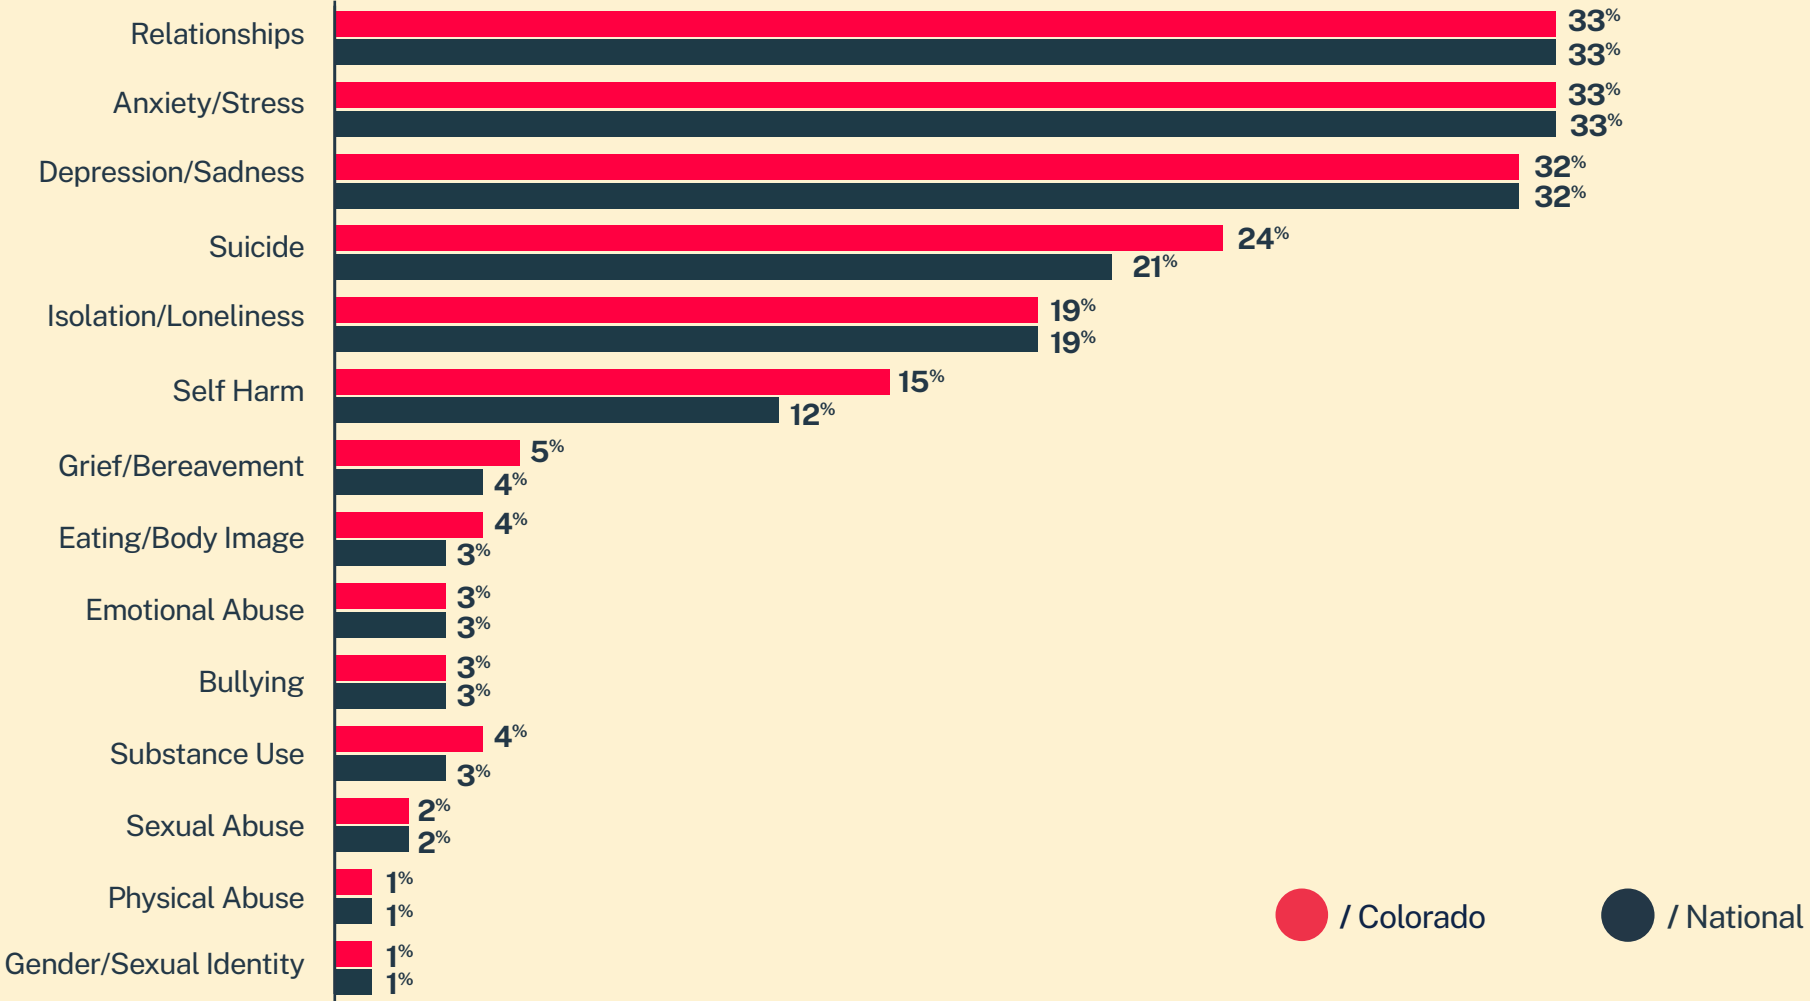

CRISIS TEXT LINE |

Colorado*

17,435
Conversations

10,182
Texters in Crisis

60%
Shared Something for First Time

171
Suicide De-escalations

72
Active Rescues

Issues

Age

Race/Ethnicity

Sexual Orientation

Gender

* State was estimated using area codes, which is approximately 70% accurate based on historical data. All demographic data is based on the voluntary post-conversation survey that approximately 21% of texters complete. Please note that the total percentages in the race, gender, and sexuality charts will not add up to a 100% because texters might identify with multiple identities.