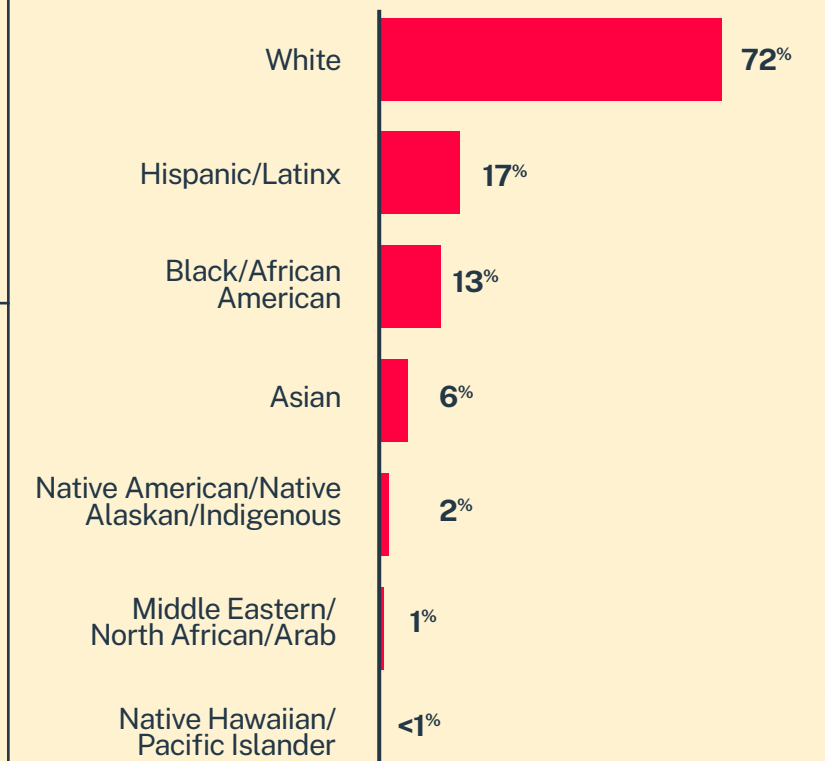

11,590
Conversations

6,180
Texters in
Crisis

59%
Shared Something
for First Time

84
Suicide
De-escalations

19
Active
Rescues

Issues

● / Connecticut ● / National

Age

Race/Ethnicity

Sexual Orientation

Gender

* State was estimated using area codes, which is approximately 70% accurate based on historical data. All demographic data is based on the voluntary post-conversation survey that approximately 21% of texters complete. Please note that the total percentages in the race, gender, and sexuality charts will not add up to a 100% because texters might identify with multiple identities.