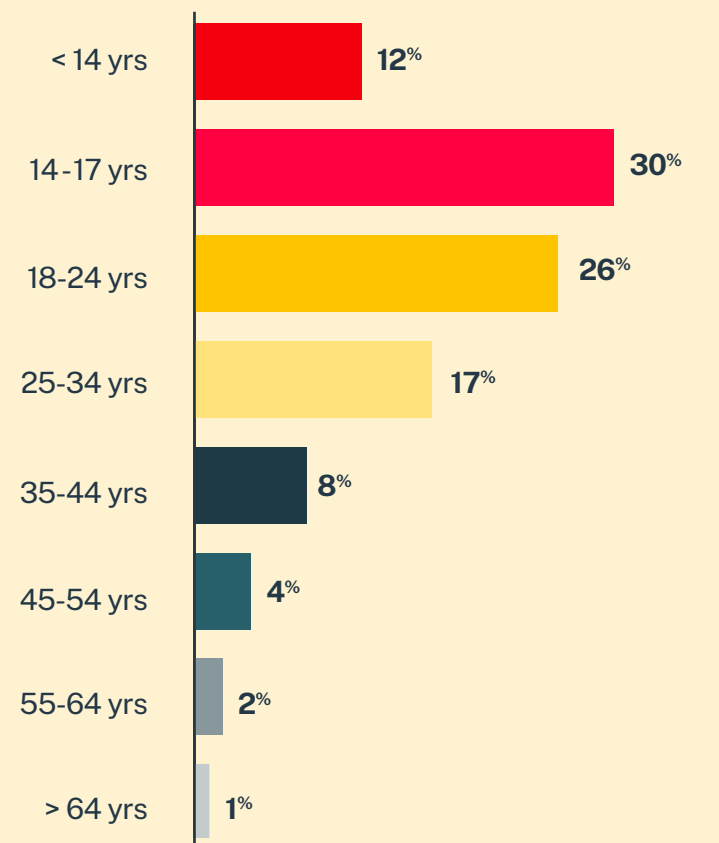

11,590
Conversations

6,180
Texters in
Crisis

59%
Shared Something
for First Time

84
Suicide
De-escalations

19
Active
Rescues

Issues

● / Connecticut ● / National

Age

Race/Ethnicity

Sexual Orientation

Gender

* State was estimated using area codes, which is approximately 70% accurate based on historical data. All demographic data is based on the voluntary post-conversation survey that approximately 21% of texters complete. Please note that the total percentages in the race, gender, and sexuality charts will not add up to a 100% because texters might identify with multiple identities.