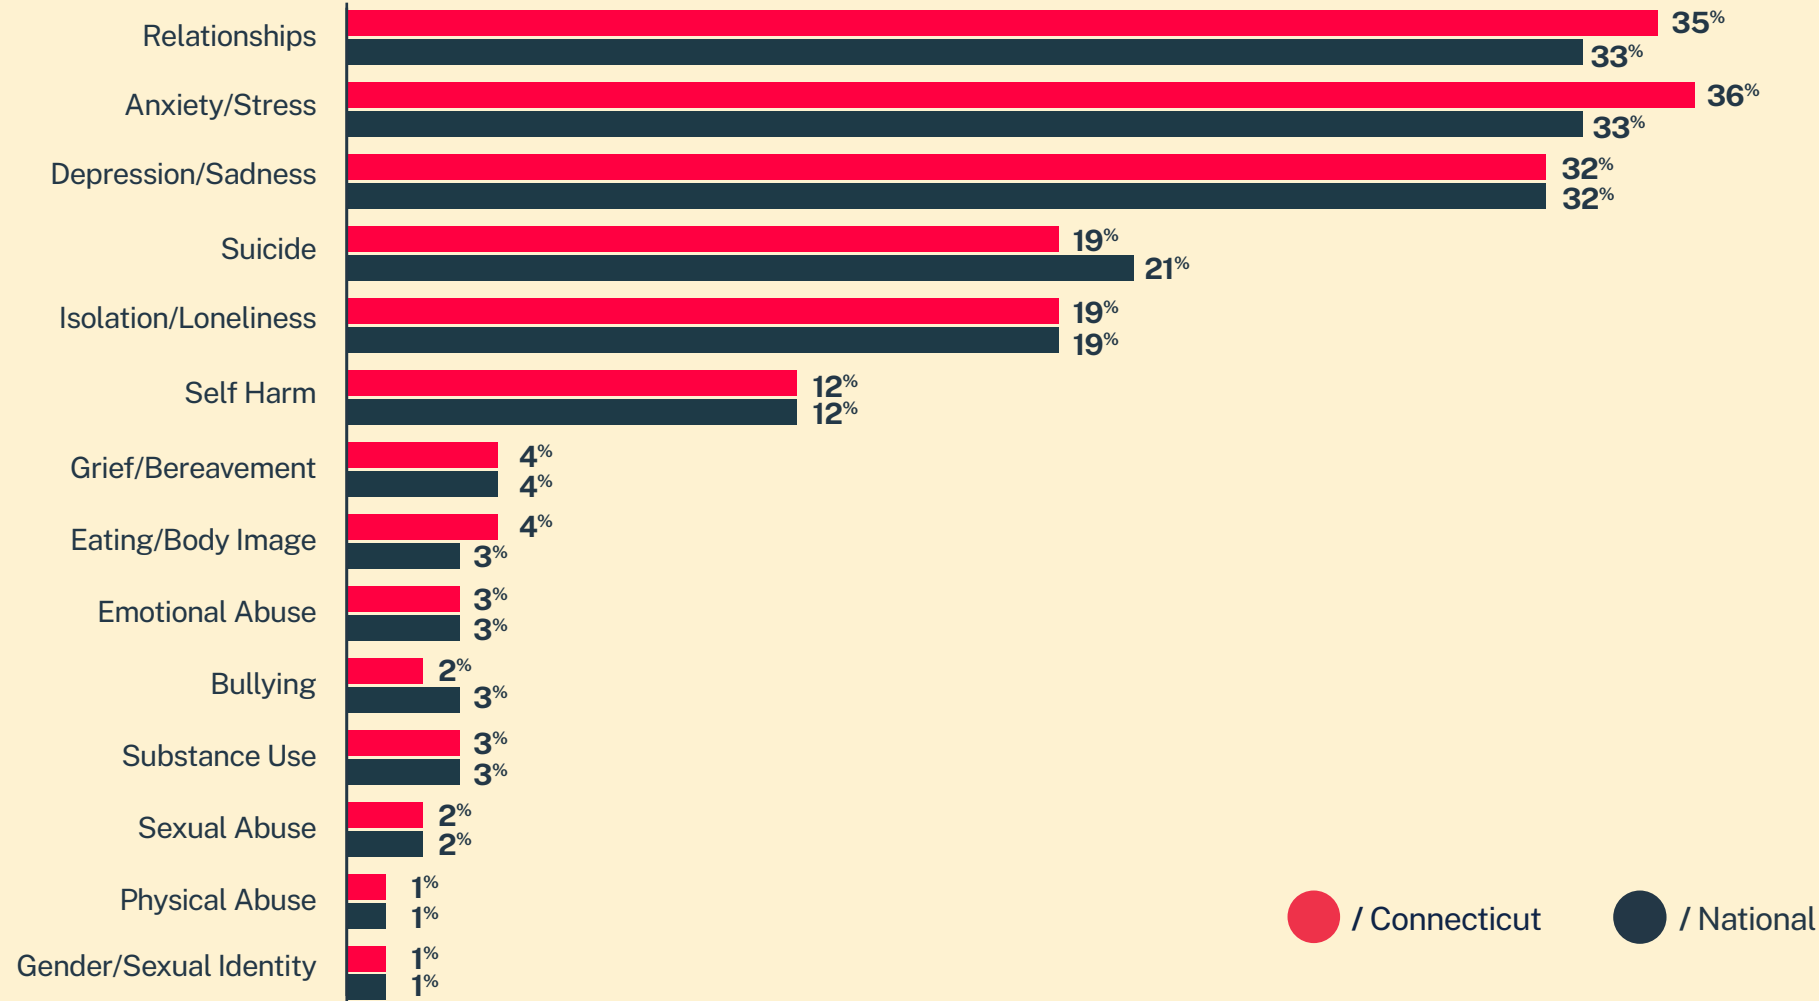

11,590
Conversations

6,180
Texters in
Crisis

59%
Shared Something
for First Time

84
Suicide
De-escalations

19
Active
Rescues

Issues

● / Connecticut ● / National

Age

Race/Ethnicity

Sexual Orientation

Gender

* State was estimated using area codes, which is approximately 70% accurate based on historical data. All demographic data is based on the voluntary post-conversation survey that approximately 21% of texters complete. Please note that the total percentages in the race, gender, and sexuality charts will not add up to a 100% because texters might identify with multiple identities.