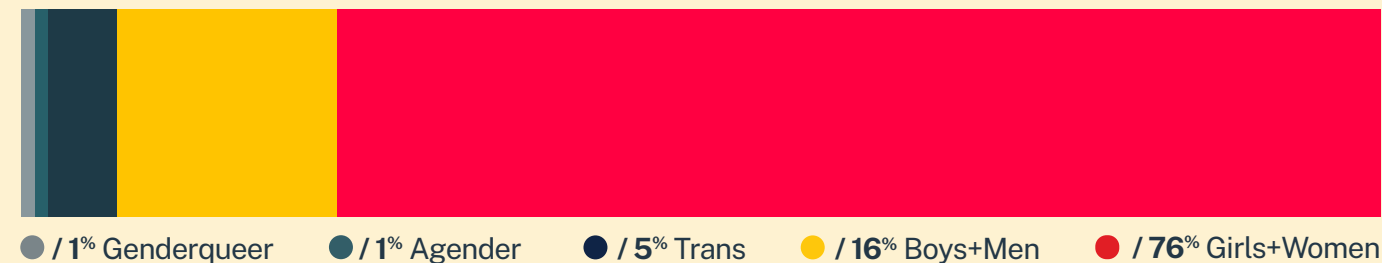

11,590
Conversations

6,180
Texters in
Crisis

59%
Shared Something
for First Time

84
Suicide
De-escalations

19
Active
Rescues

Issues

● / Connecticut ● / National

Age

Race/Ethnicity

Sexual Orientation

Gender

* State was estimated using area codes, which is approximately 70% accurate based on historical data. All demographic data is based on the voluntary post-conversation survey that approximately 21% of texters complete. Please note that the total percentages in the race, gender, and sexuality charts will not add up to a 100% because texters might identify with multiple identities.