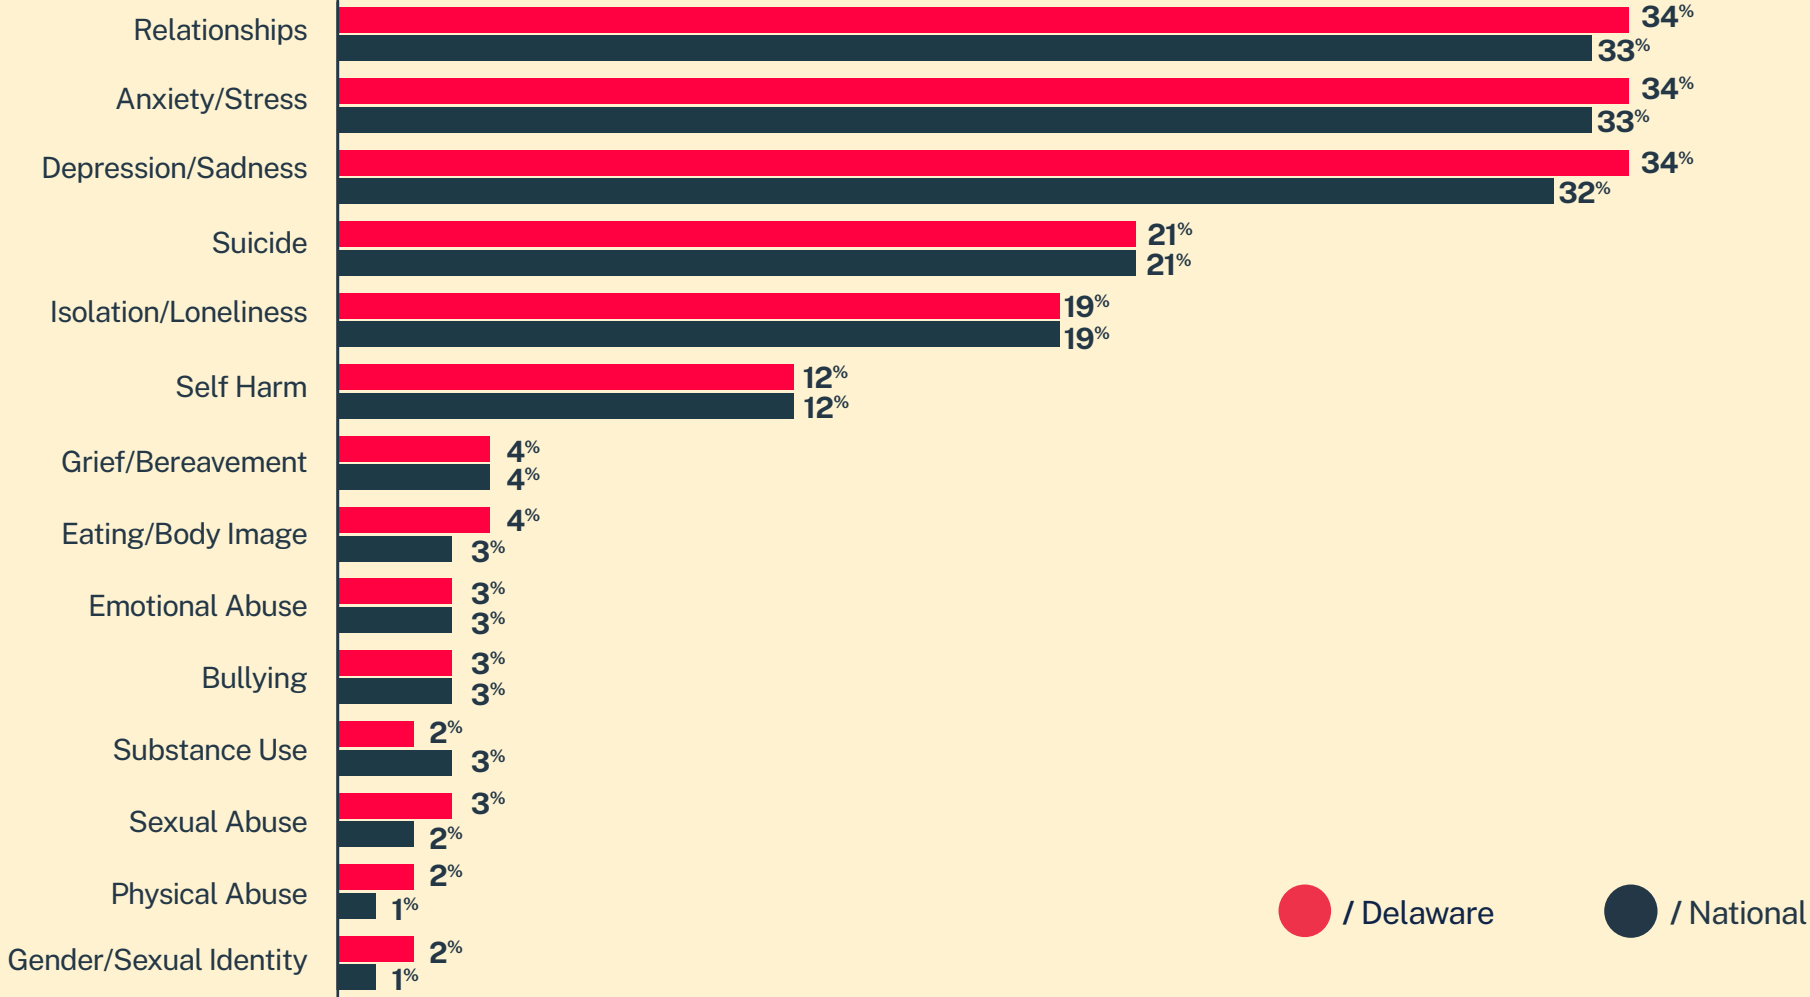

CRISIS TEXT LINE |

Delaware*

3,541
Conversations

1,980
Texters in Crisis

62%
Shared Something for First Time

32
Suicide De-escalations

14
Active Rescues

Issues

Age

Race/Ethnicity

Sexual Orientation

Gender

* State was estimated using area codes, which is approximately 70% accurate based on historical data. All demographic data is based on the voluntary post-conversation survey that approximately 21% of texters complete. Please note that the total percentages in the race, gender, and sexuality charts will not add up to a 100% because texters might identify with multiple identities.