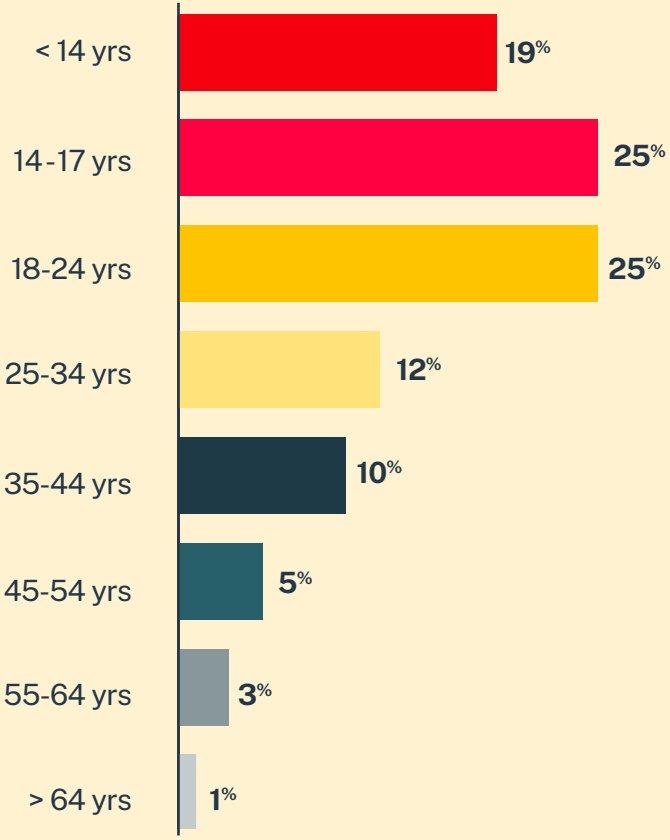

CRISIS TEXT LINE |

Delaware*

3,541
Conversations

1,980
Texters in Crisis

62%
Shared Something for First Time

32
Suicide De-escalations

14
Active Rescues

Issues

Age

Race/Ethnicity

Sexual Orientation

Gender

* State was estimated using area codes, which is approximately 70% accurate based on historical data. All demographic data is based on the voluntary post-conversation survey that approximately 21% of texters complete. Please note that the total percentages in the race, gender, and sexuality charts will not add up to a 100% because texters might identify with multiple identities.