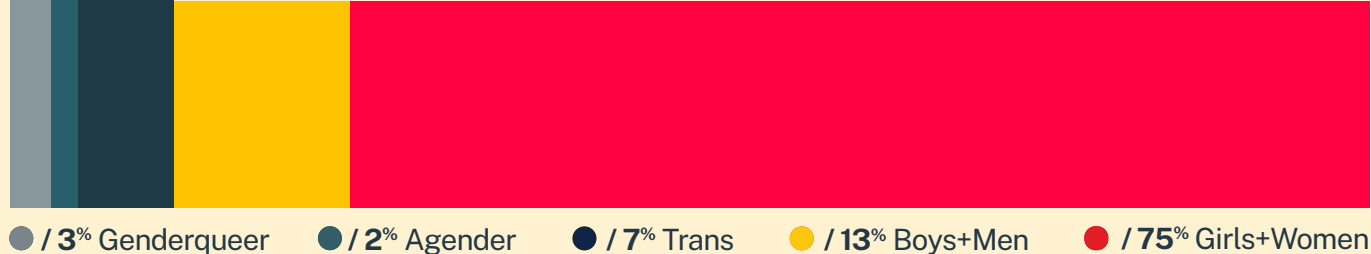

Age

Race/Ethnicity

Sexual Orientation

Gender

* State was estimated using area codes, which is approximately 70% accurate based on historical data. All demographic data is based on the voluntary post-conversation survey that approximately 21% of texters complete. Please note that the total percentages in the race, gender, and sexuality charts will not add up to a 100% because texters might identify with multiple identities.