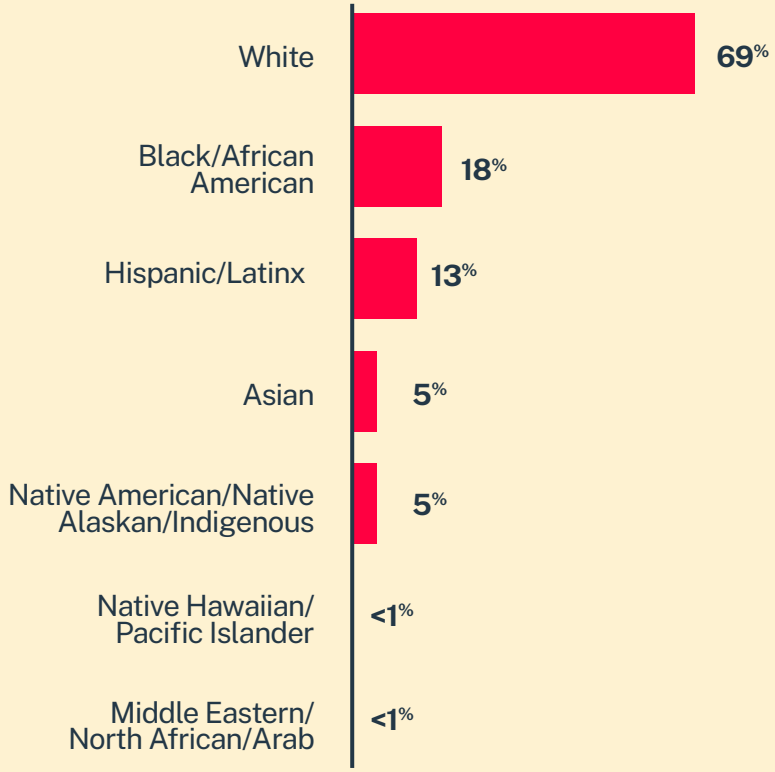

CRISIS TEXT LINE |

Delaware*

3,541
Conversations

1,980
Texters in Crisis

62%
Shared Something for First Time

32
Suicide De-escalations

14
Active Rescues

Issues

Age

Race/Ethnicity

Sexual Orientation

Gender

* State was estimated using area codes, which is approximately 70% accurate based on historical data. All demographic data is based on the voluntary post-conversation survey that approximately 21% of texters complete. Please note that the total percentages in the race, gender, and sexuality charts will not add up to a 100% because texters might identify with multiple identities.