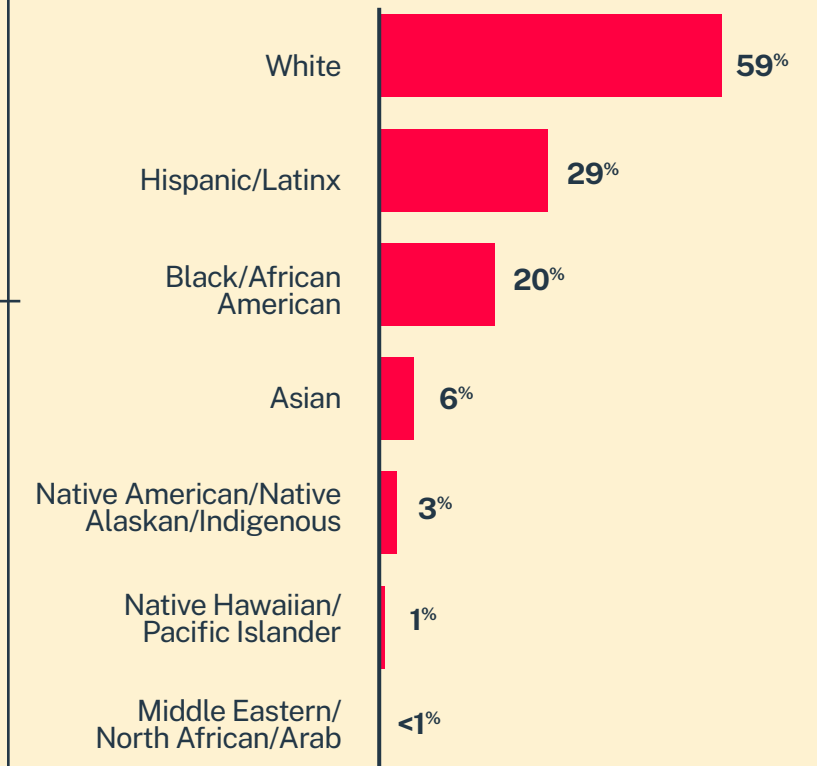

**50,919**  
Conversations

**31,308**  
Texters in Crisis

**64%**  
Shared Something for First Time

**354**  
Suicide De-escalations

**141**  
Active Rescues

## Issues

## Age

## Race/Ethnicity