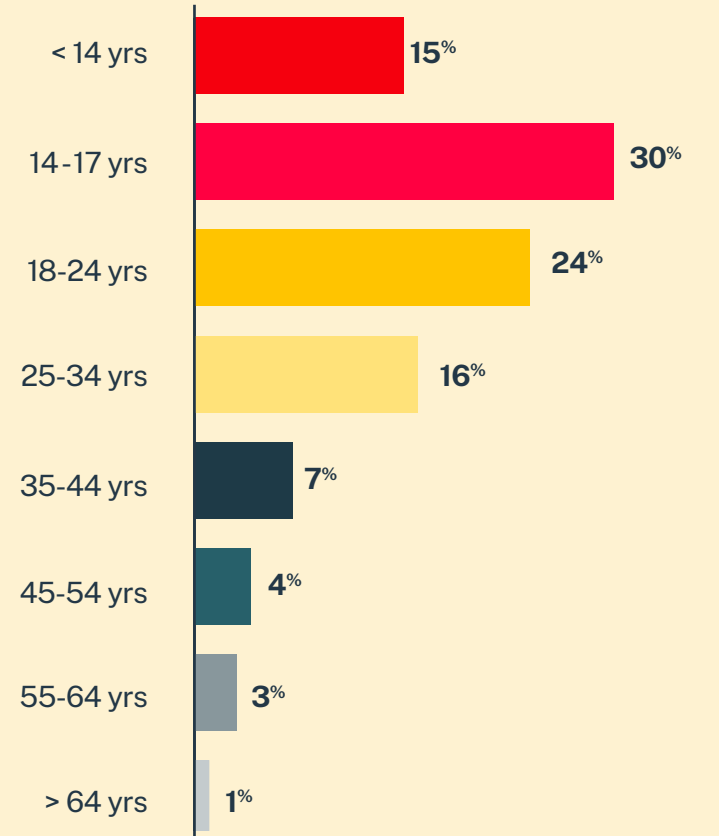

**50,919**  
Conversations

**31,308**  
Texters in Crisis

**64%**  
Shared Something for First Time

**354**  
Suicide De-escalations

**141**  
Active Rescues

## Age