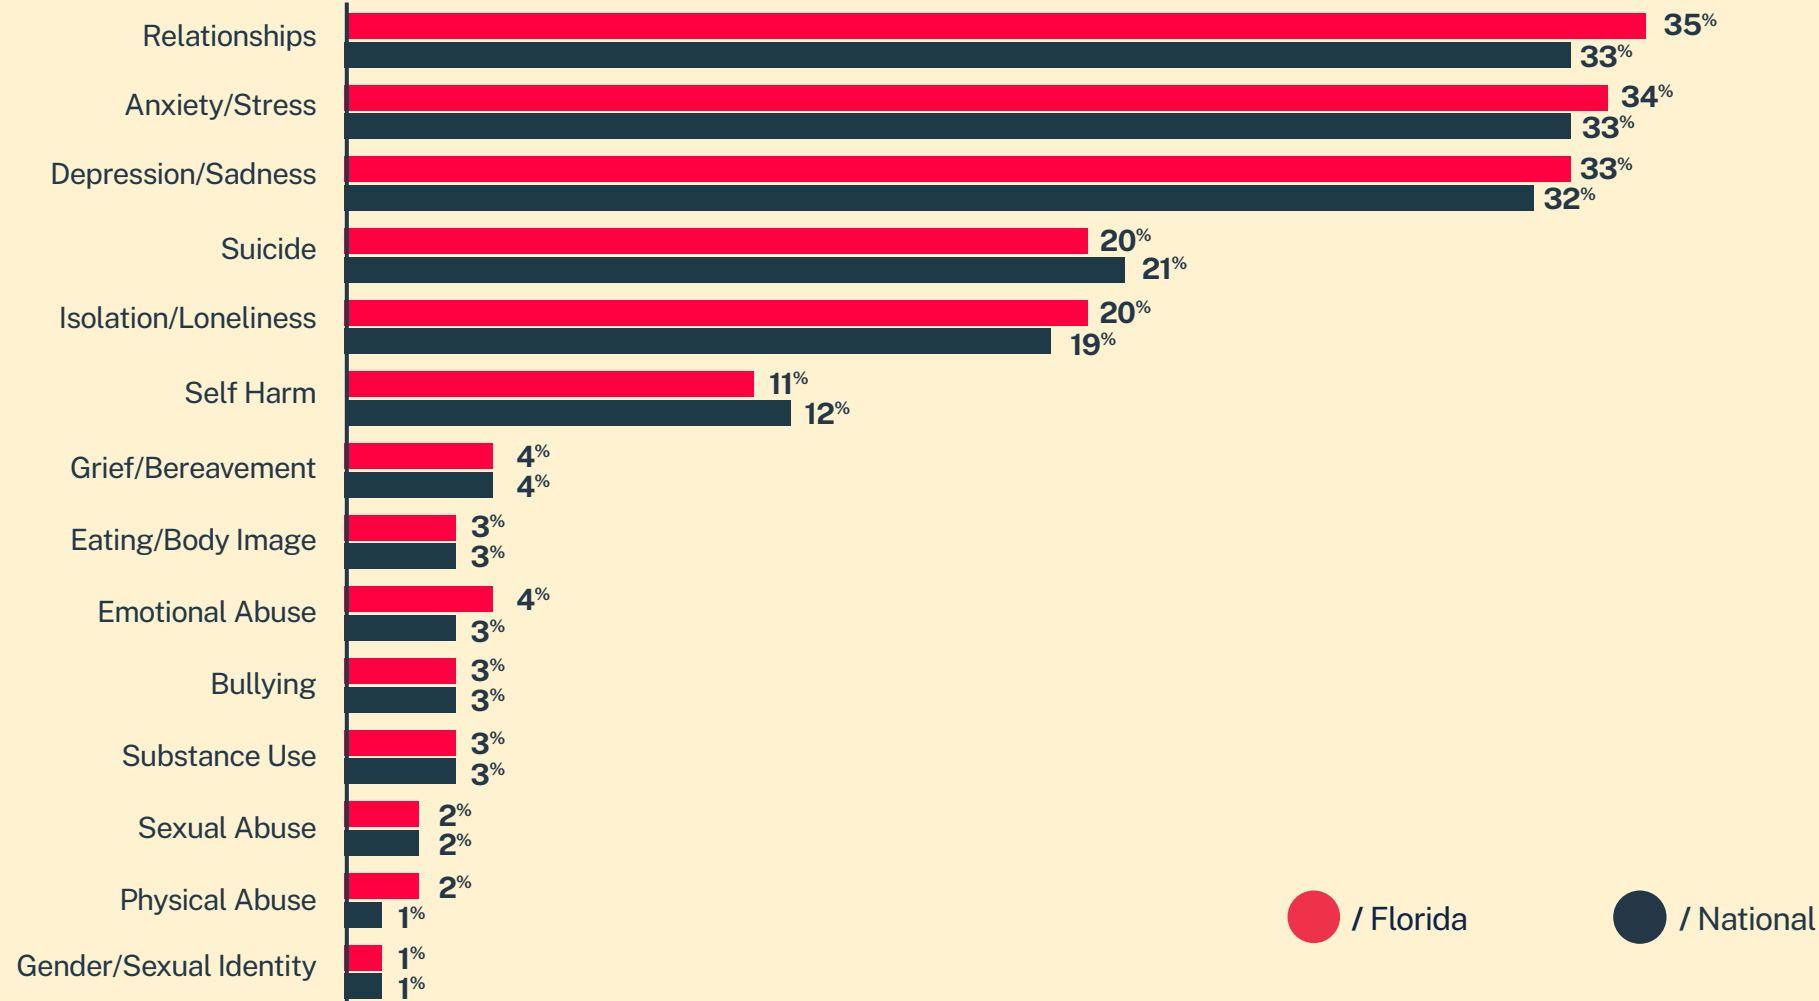

**50,919**  
Conversations

**31,308**  
Texters in Crisis

**64%**  
Shared Something for First Time

**354**  
Suicide De-escalations

**141**  
Active Rescues

## Issues

## Age

## Race/Ethnicity