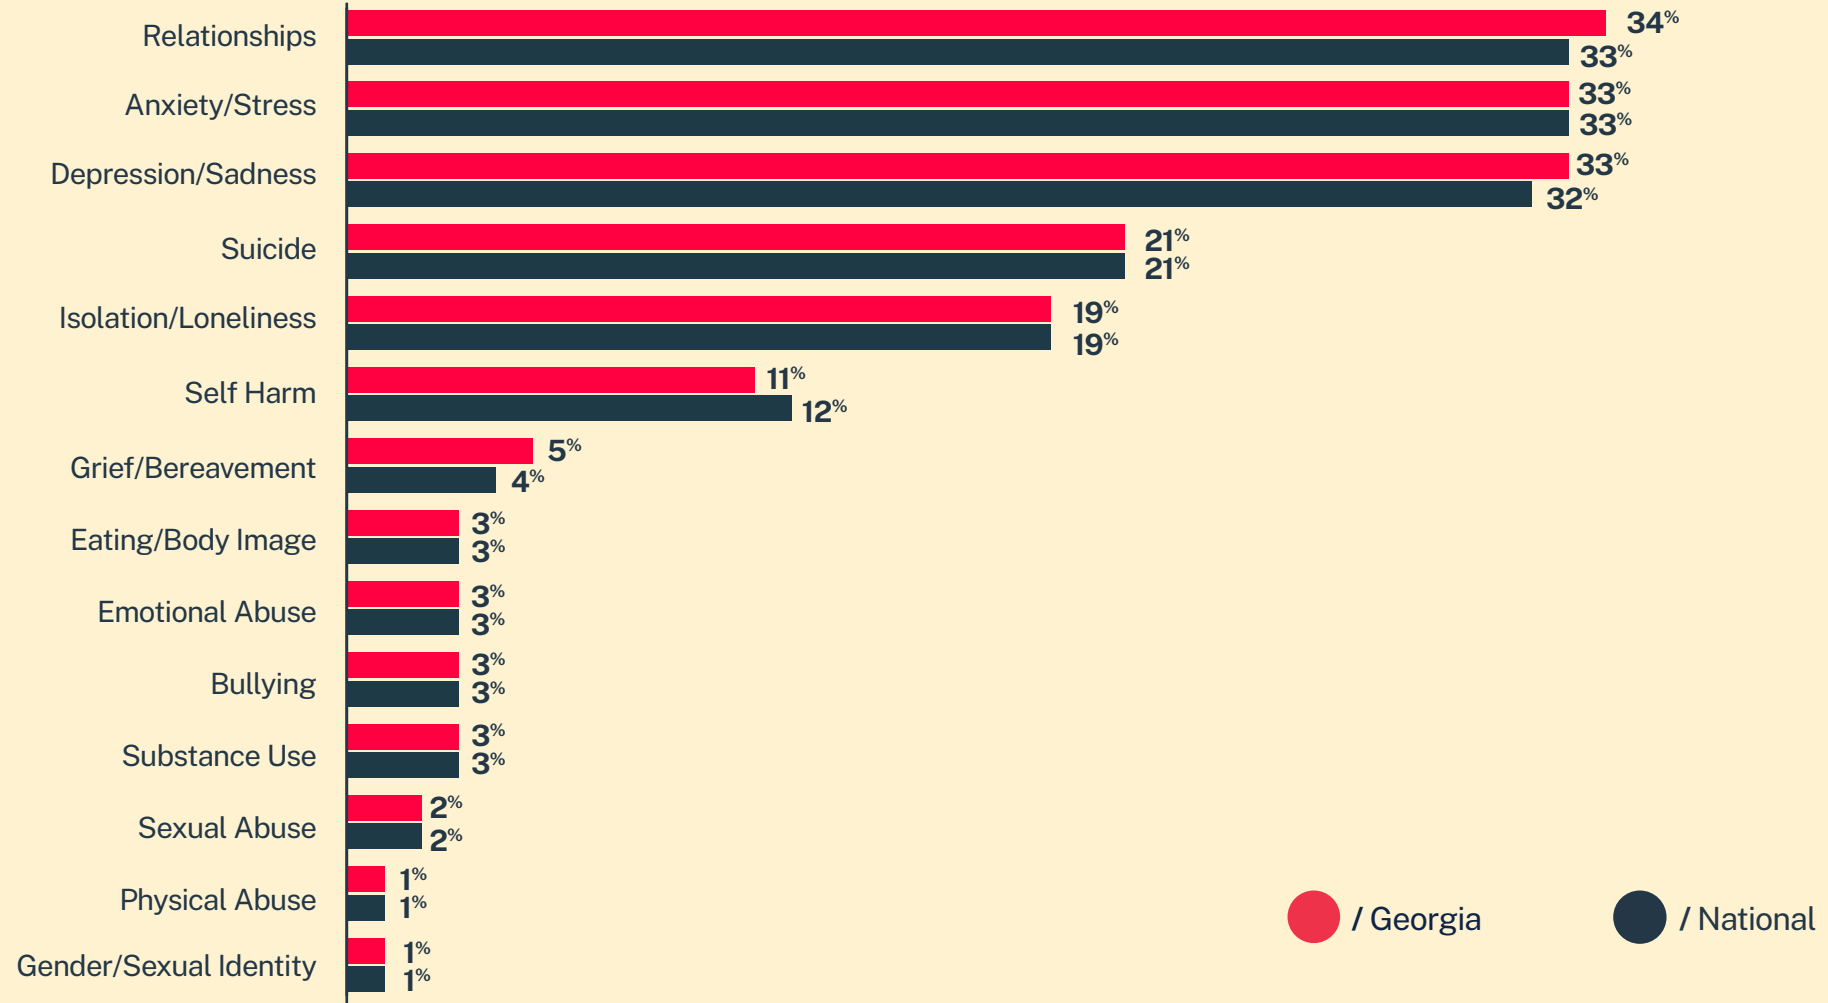

# Georgia\*

**29,578**  
Conversations

**18,365**  
Texters in Crisis

**63%**  
Shared Something for First Time

**254**  
Suicide De-escalations

**113**  
Active Rescues

## Issues

## Age

## Race/Ethnicity