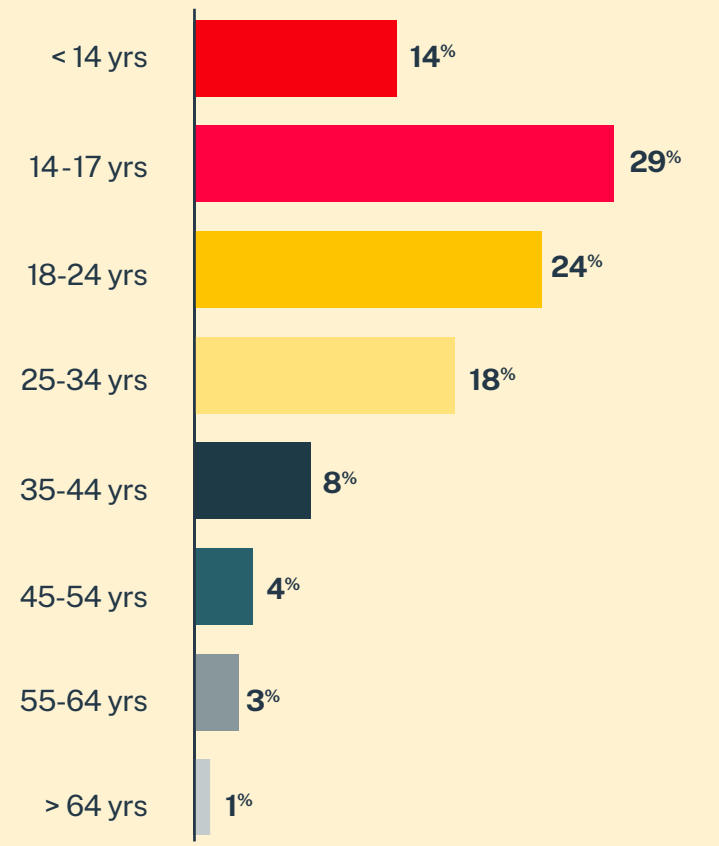

**CRISIS TEXT LINE |**

# Georgia\*

**29,578**  
Conversations

**18,365**  
Texters in Crisis

**63%**  
Shared Something for First Time

**254**  
Suicide De-escalations

**113**  
Active Rescues

## Age