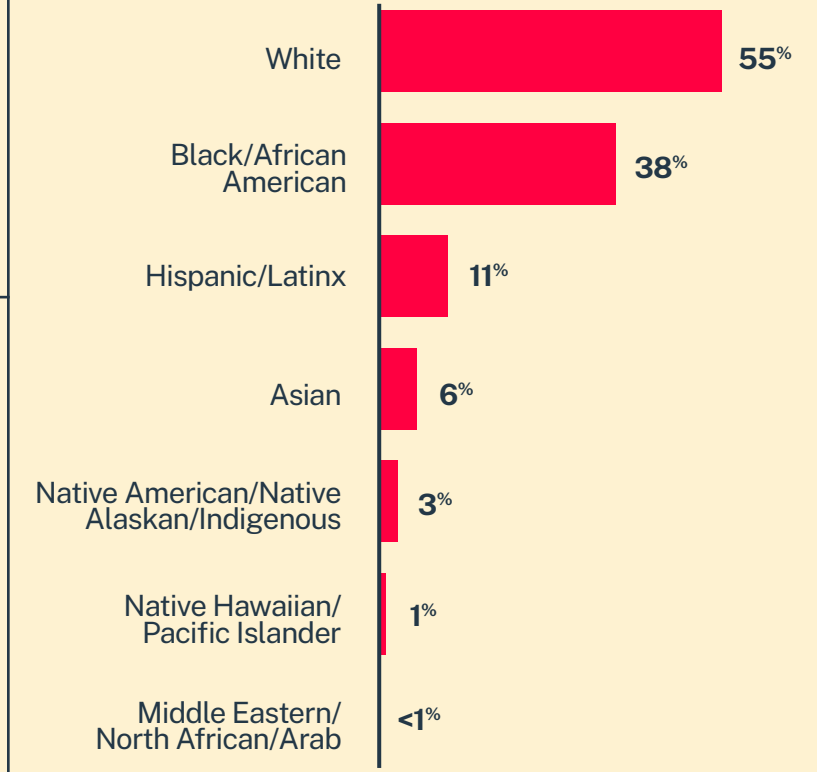

# Georgia\*

**29,578**  
Conversations

**18,365**  
Texters in Crisis

**63%**  
Shared Something for First Time

**254**  
Suicide De-escalations

**113**  
Active Rescues

## Age

## Race/Ethnicity