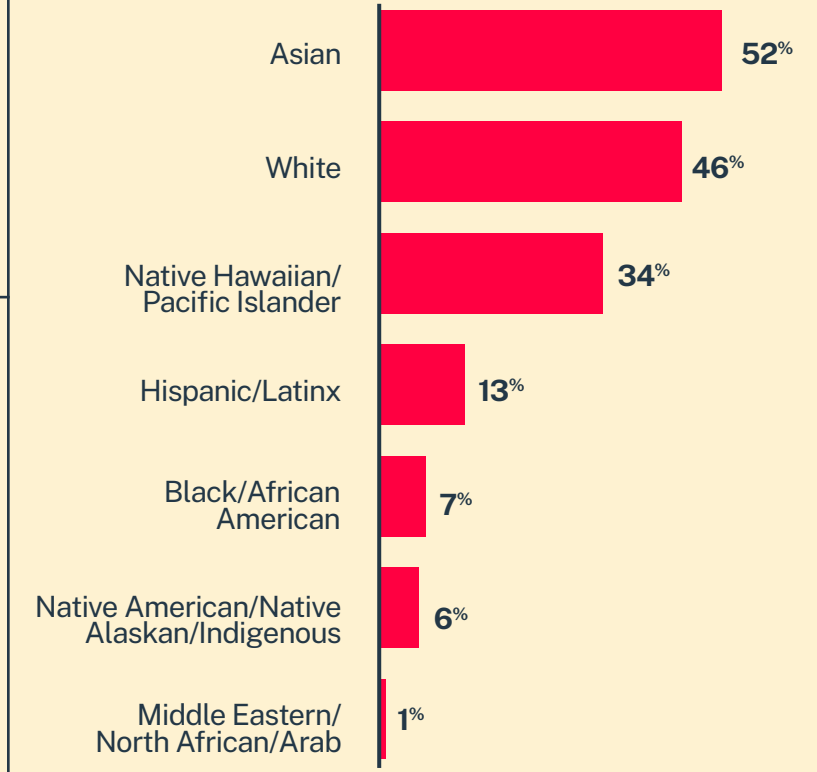

CRISIS TEXT LINE |

**4,835**  
Conversations

**2,648**  
Texters in Crisis

**58%**  
Shared Something for First Time

**40**  
Suicide De-escalations

**14**  
Active Rescues

### Issues

### Race/Ethnicity