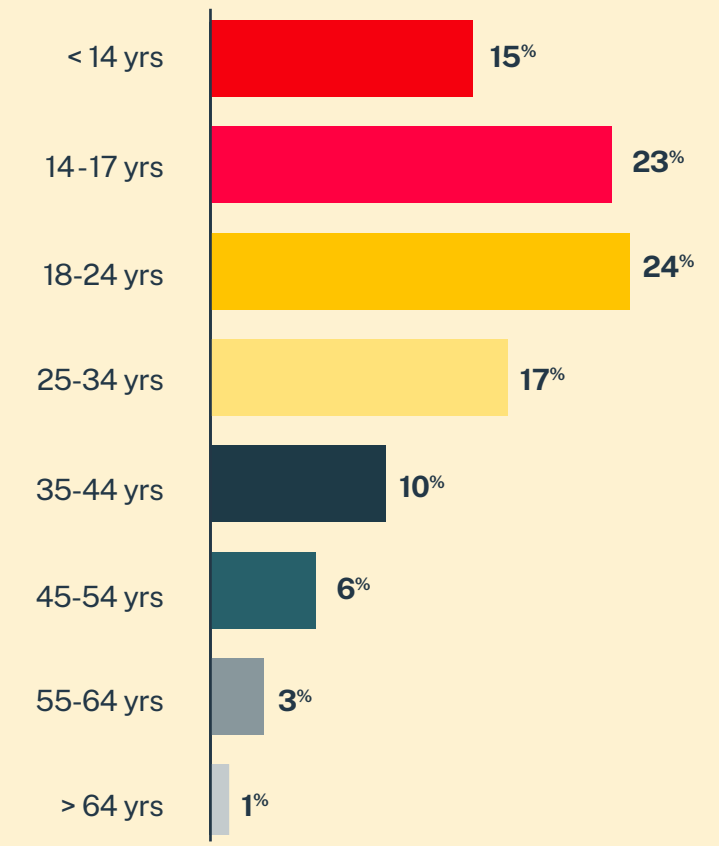

CRISIS TEXT LINE |

**4,835**  
Conversations

**2,648**  
Texters in Crisis

**58%**  
Shared Something for First Time

**40**  
Suicide De-escalations

**14**  
Active Rescues

### Issues

### Age