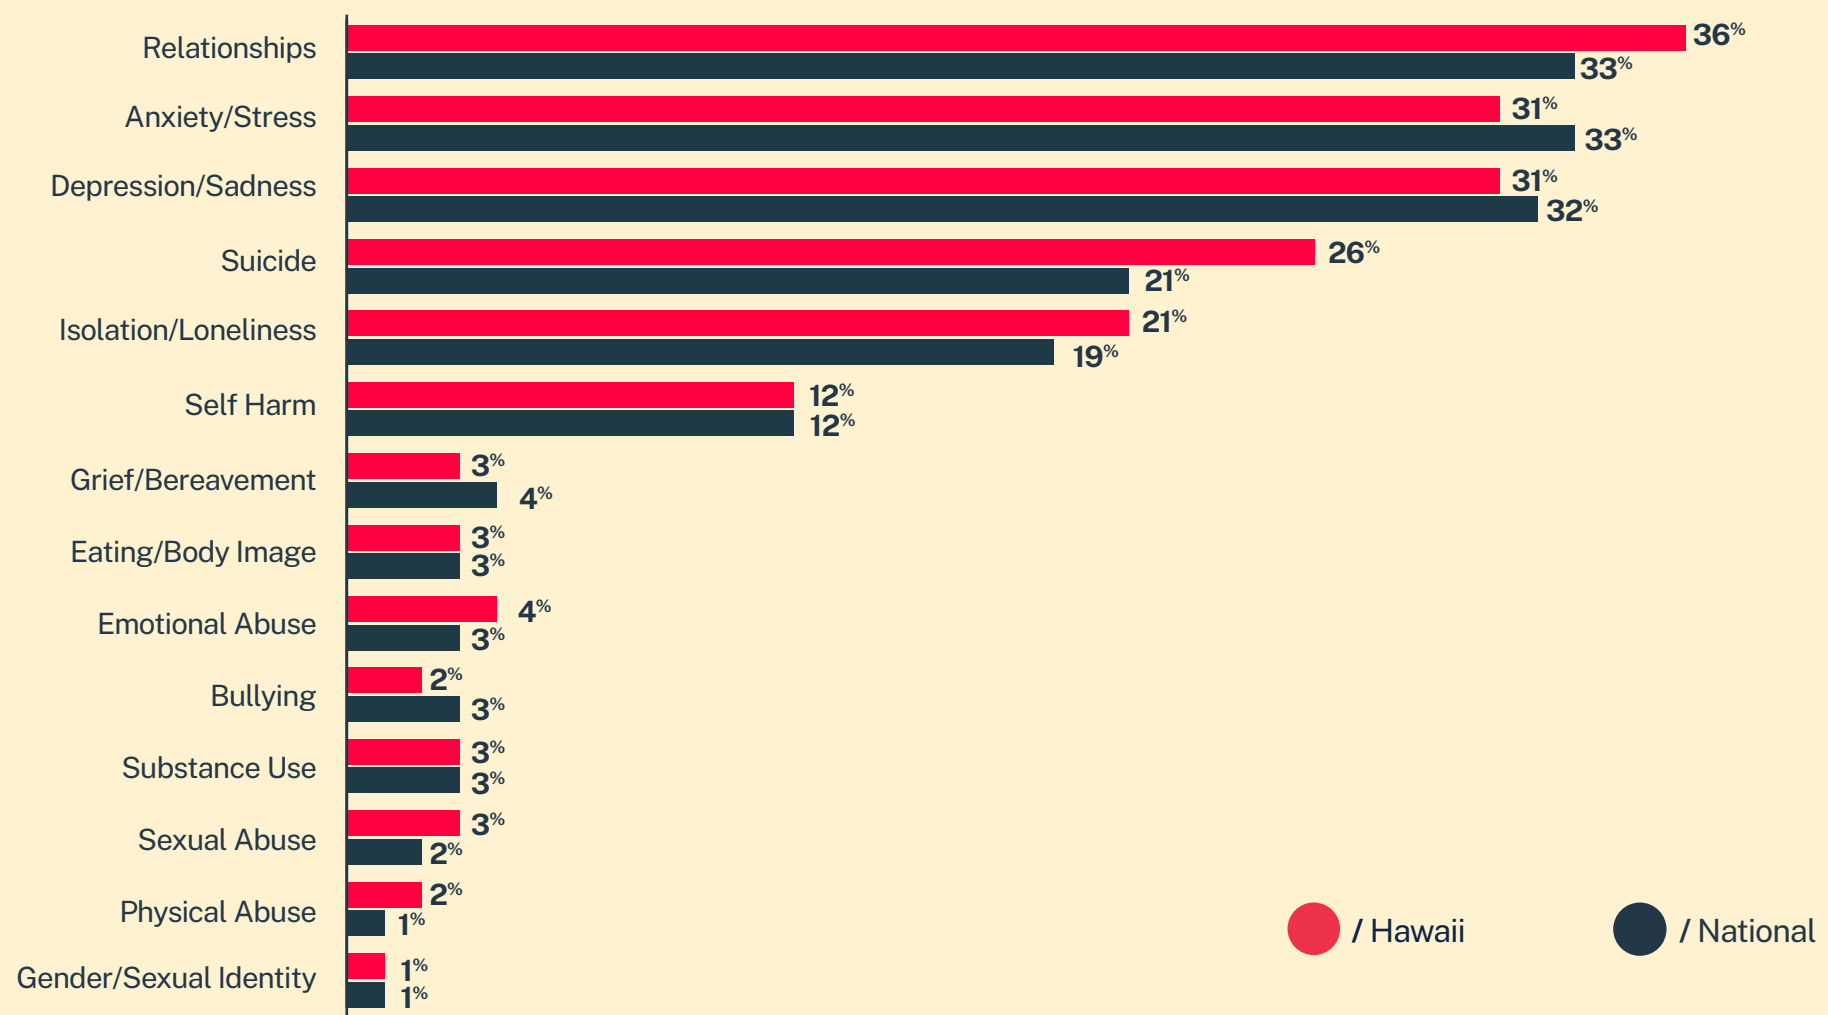

CRISIS TEXT LINE |

**4,835**  
Conversations

**2,648**  
Texters in Crisis

**58%**  
Shared Something for First Time

**40**  
Suicide De-escalations

**14**  
Active Rescues

### Issues

### Age

### Race/Ethnicity