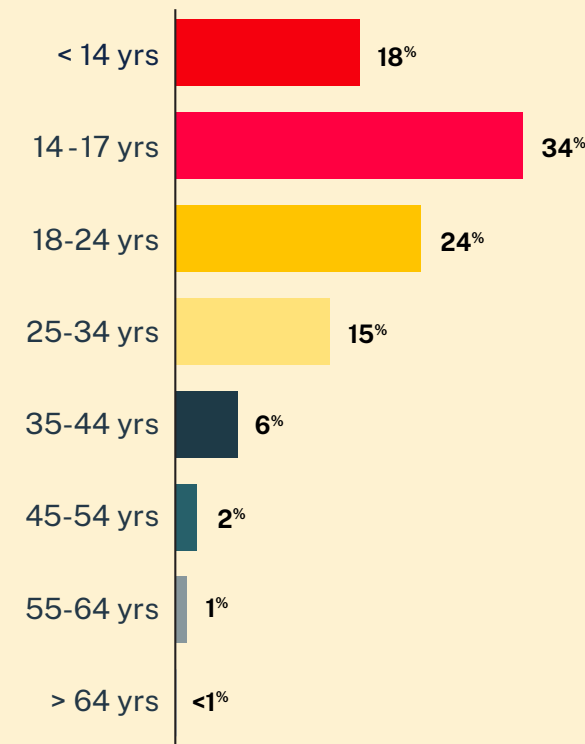

# Hispanic/Latinx Texters

2022 Mental Health Insights\*

**45,604**

Conversations

**18,086**

Texters in Crisis

**67%**

Shared Something for First Time

## Issues

## Age