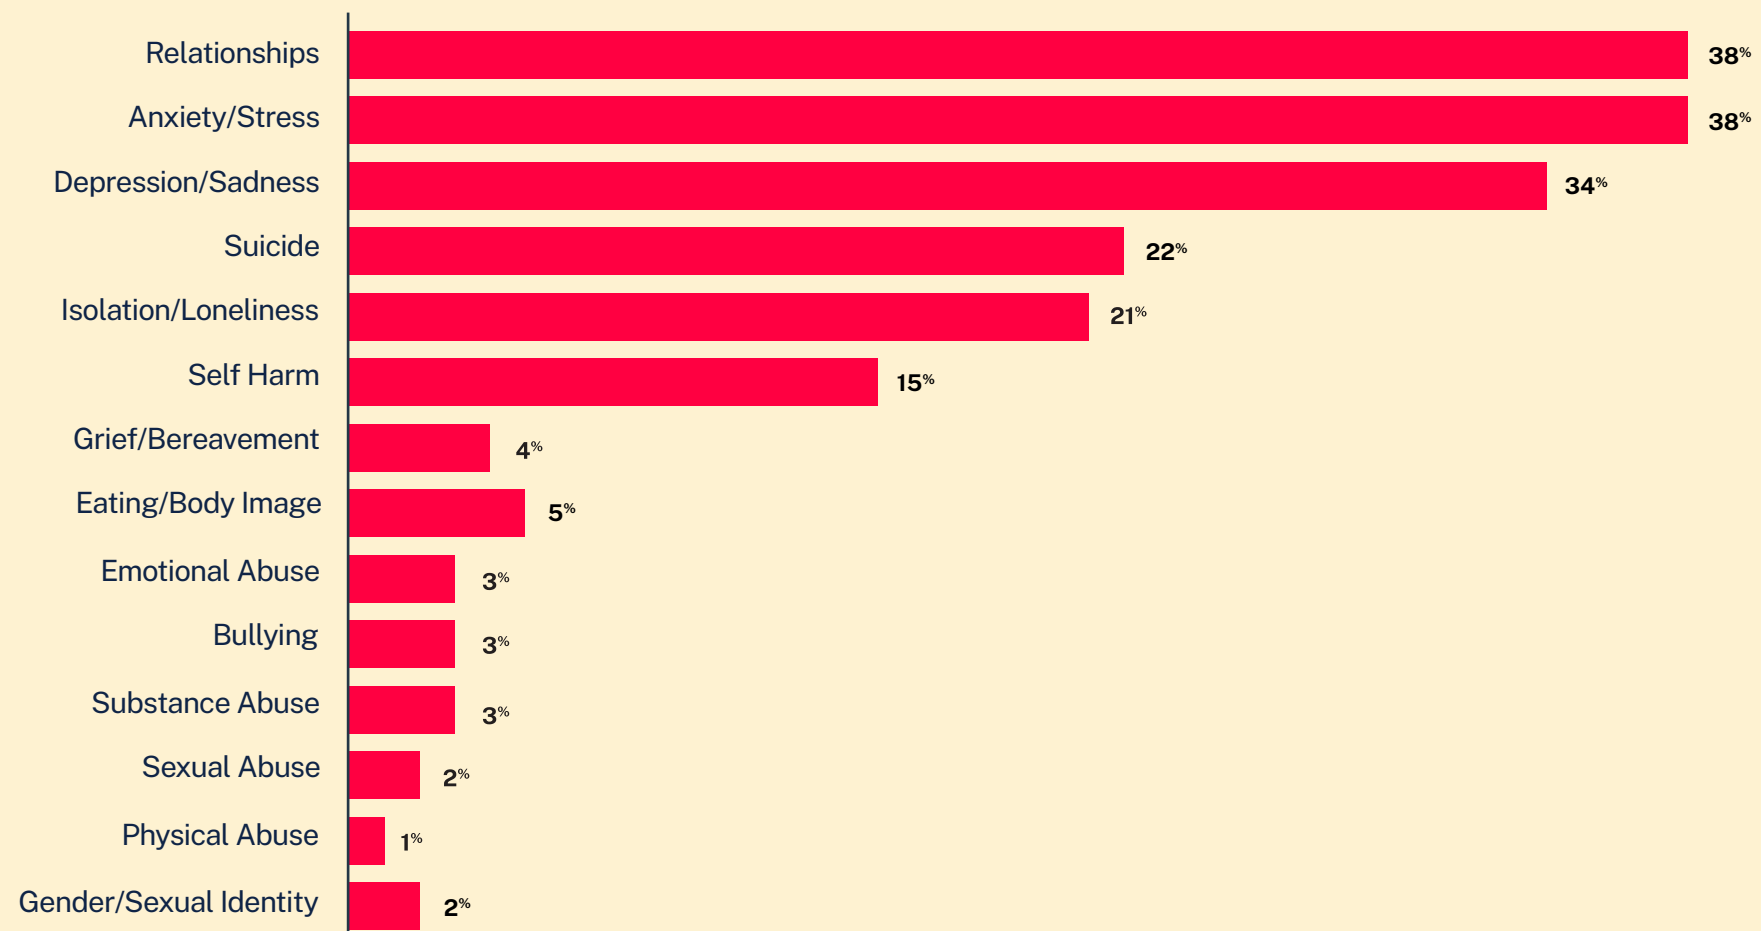

# Hispanic/Latinx Texters

2022 Mental Health Insights\*

**45,604**

Conversations

**18,086**

Texters in Crisis

**67%**

Shared Something for First Time

## Issues

## Age

## Race/Ethnicity