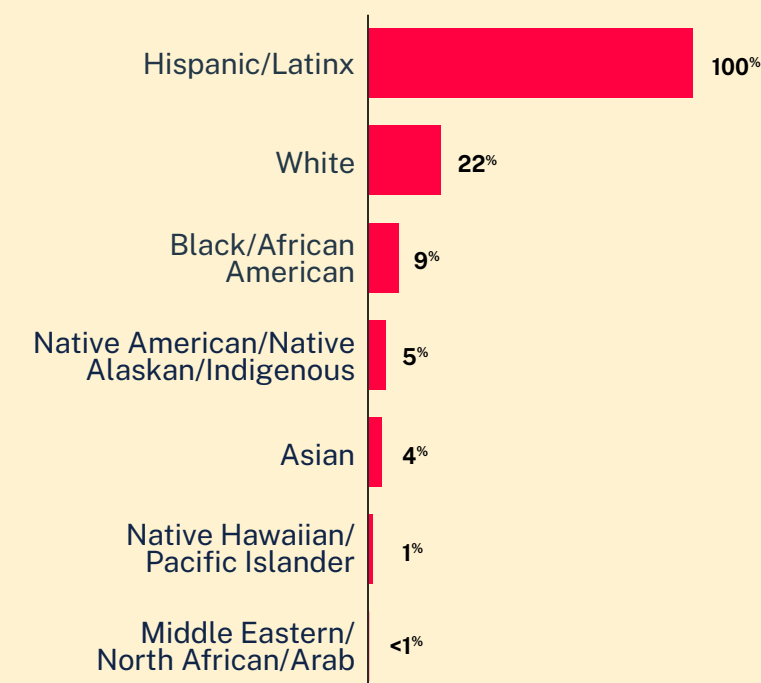

# Hispanic/Latinx Texters

2022 Mental Health Insights\*

**45,604**

Conversations

**18,086**

Texters in Crisis

**67%**

Shared Something for First Time

## Issues

## Age

## Race/Ethnicity