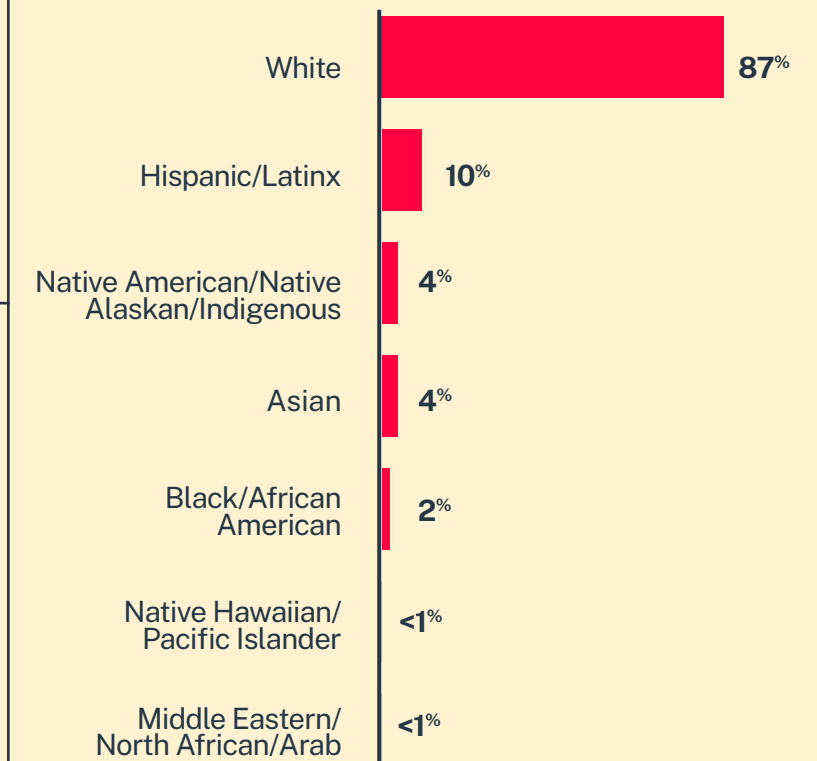

CRISIS TEXT LINE |

Idaho*

5,041
Conversations

2,959
Texters in Crisis

62%
Shared Something for First Time

60
Suicide De-escalations

14
Active Rescues

Issues

Age

Race/Ethnicity

Sexual Orientation

Gender

* State was estimated using area codes, which is approximately 70% accurate based on historical data. All demographic data is based on the voluntary post-conversation survey that approximately 21% of texters complete. Please note that the total percentages in the race, gender, and sexuality charts will not add up to a 100% because texters might identify with multiple identities.