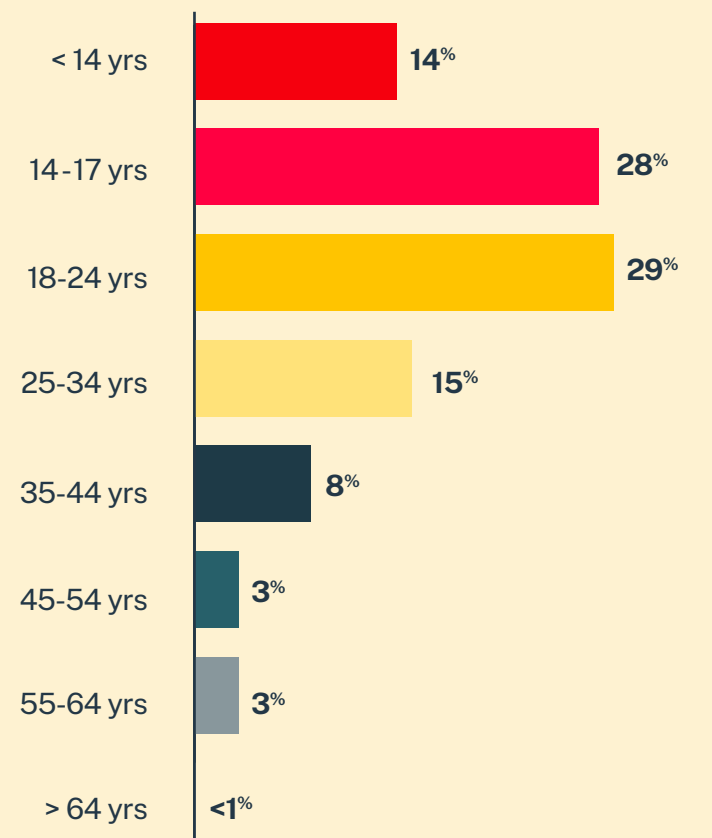

CRISIS TEXT LINE |

Idaho*

5,041
Conversations

2,959
Texters in Crisis

62%
Shared Something for First Time

60
Suicide De-escalations

14
Active Rescues

Issues

Age

Race/Ethnicity

Sexual Orientation

Gender

* State was estimated using area codes, which is approximately 70% accurate based on historical data. All demographic data is based on the voluntary post-conversation survey that approximately 21% of texters complete. Please note that the total percentages in the race, gender, and sexuality charts will not add up to a 100% because texters might identify with multiple identities.