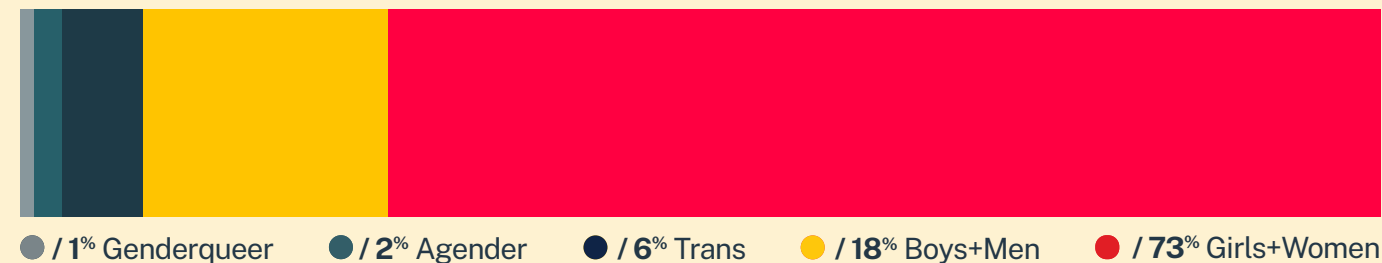

Age

Race/Ethnicity

Sexual Orientation

Gender

* State was estimated using area codes, which is approximately 70% accurate based on historical data. All demographic data is based on the voluntary post-conversation survey that approximately 21% of texters complete. Please note that the total percentages in the race, gender, and sexuality charts will not add up to a 100% because texters might identify with multiple identities.