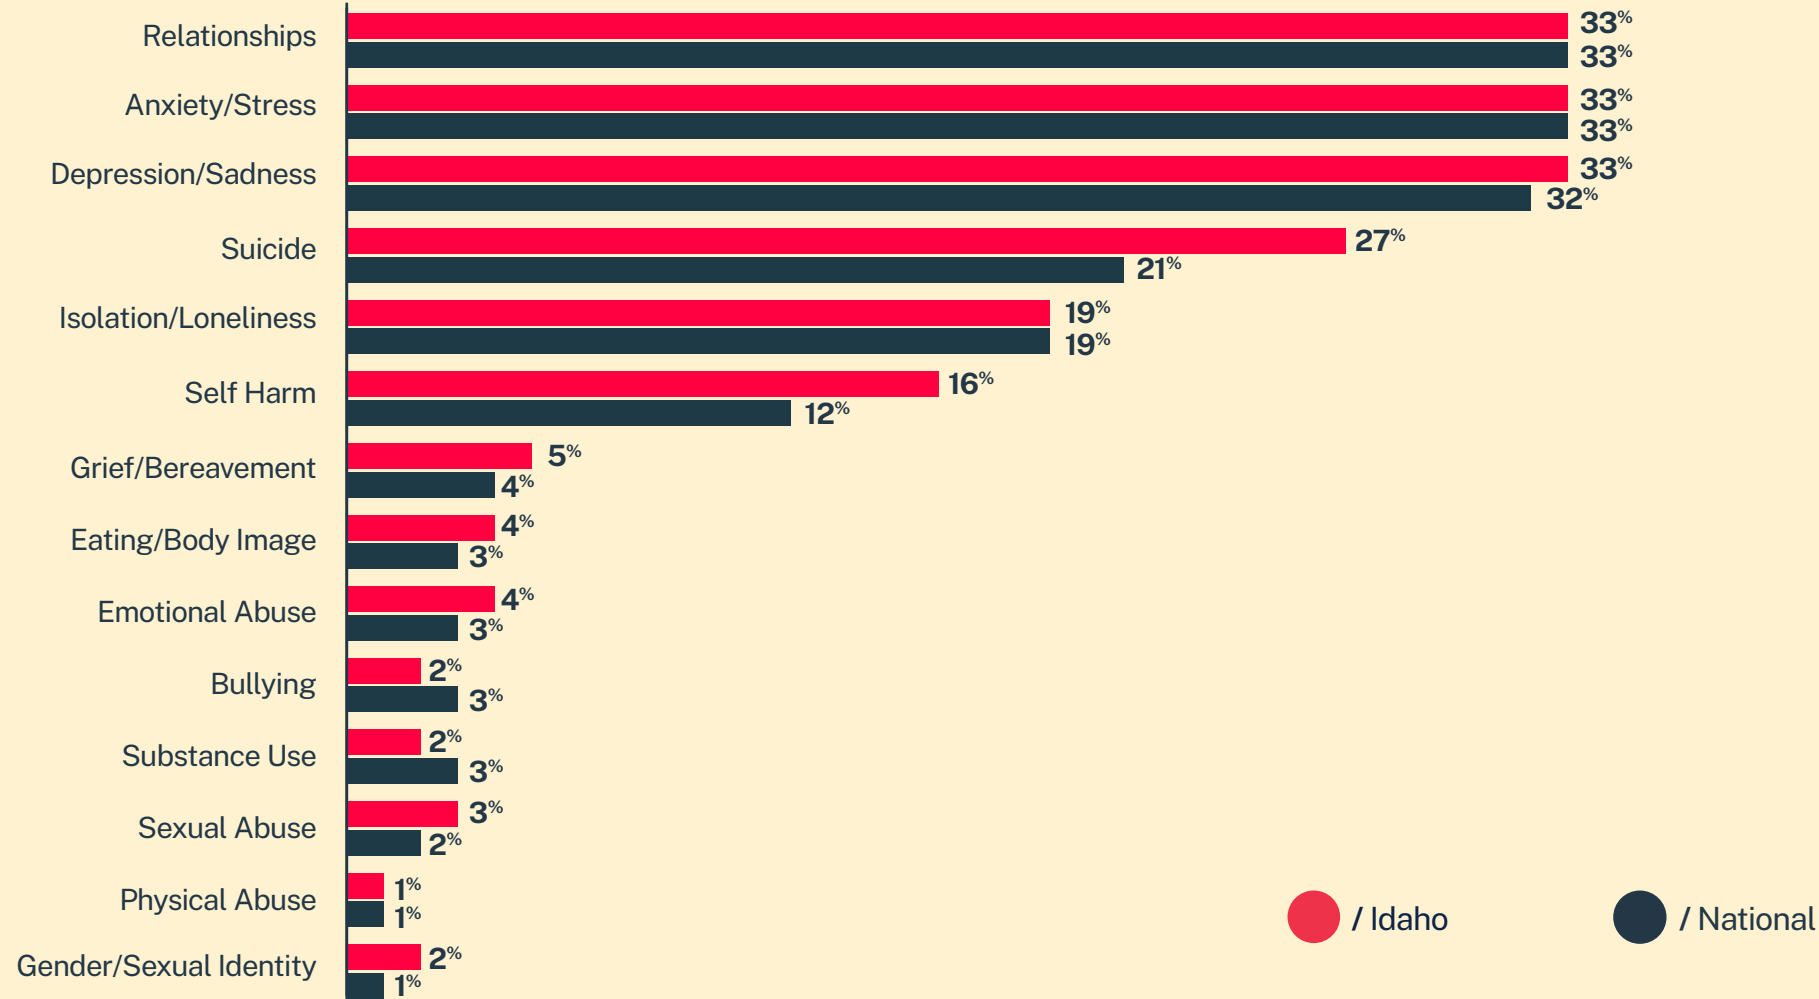

CRISIS TEXT LINE |

Idaho*

5,041
Conversations

2,959
Texters in Crisis

62%
Shared Something for First Time

60
Suicide De-escalations

14
Active Rescues

Issues

Age

Race/Ethnicity

Sexual Orientation

Gender

* State was estimated using area codes, which is approximately 70% accurate based on historical data. All demographic data is based on the voluntary post-conversation survey that approximately 21% of texters complete. Please note that the total percentages in the race, gender, and sexuality charts will not add up to a 100% because texters might identify with multiple identities.