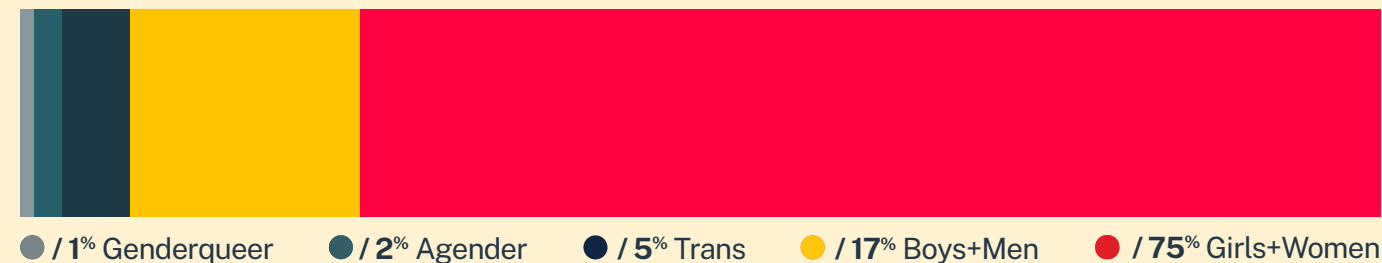

CRISIS TEXT LINE |

Illinois*

44,043
Conversations

25,128
Texters in Crisis

61%
Shared Something for First Time

357
Suicide De-escalations

152
Active Rescues

Issues

Age

Race/Ethnicity

Sexual Orientation

Gender

* State was estimated using area codes, which is approximately 70% accurate based on historical data. All demographic data is based on the voluntary post-conversation survey that approximately 21% of texters complete. Please note that the total percentages in the race, gender, and sexuality charts will not add up to a 100% because texters might identify with multiple identities.