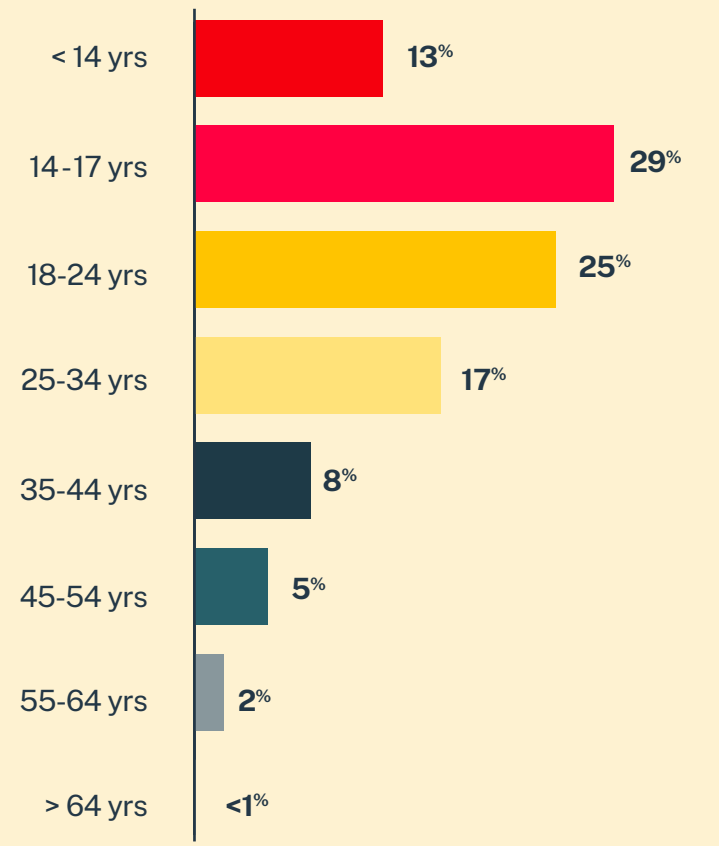

CRISIS TEXT LINE |

Illinois*

44,043
Conversations

25,128
Texters in Crisis

61%
Shared Something for First Time

357
Suicide De-escalations

152
Active Rescues

Issues

Age

Race/Ethnicity

Sexual Orientation

Gender

* State was estimated using area codes, which is approximately 70% accurate based on historical data. All demographic data is based on the voluntary post-conversation survey that approximately 21% of texters complete. Please note that the total percentages in the race, gender, and sexuality charts will not add up to a 100% because texters might identify with multiple identities.