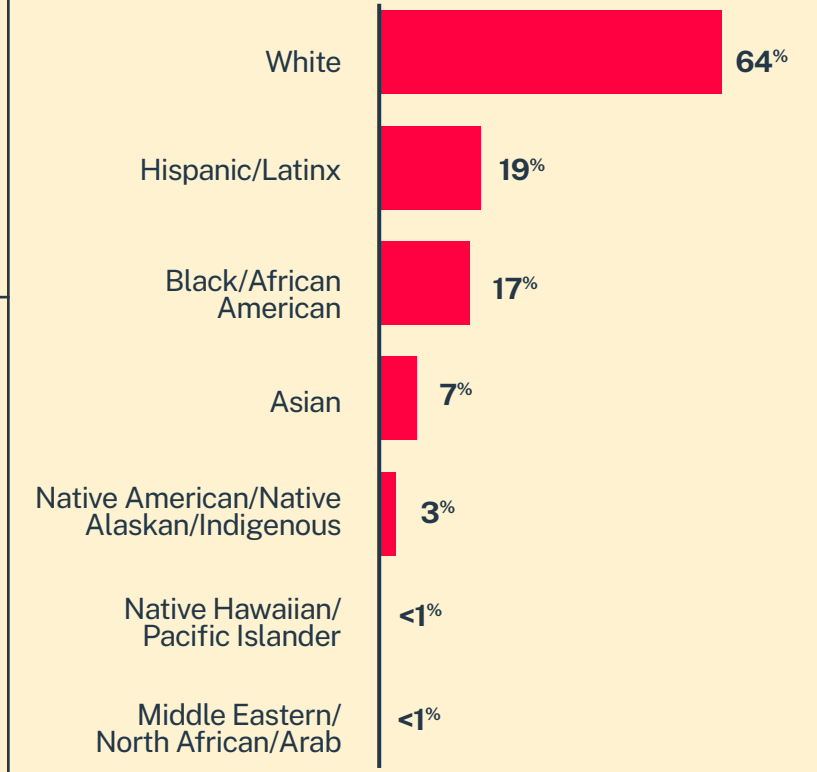

CRISIS TEXT LINE |

Illinois*

44,043
Conversations

25,128
Texters in Crisis

61%
Shared Something for First Time

357
Suicide De-escalations

152
Active Rescues

Issues

Age

Race/Ethnicity

Sexual Orientation

Gender

* State was estimated using area codes, which is approximately 70% accurate based on historical data. All demographic data is based on the voluntary post-conversation survey that approximately 21% of texters complete. Please note that the total percentages in the race, gender, and sexuality charts will not add up to a 100% because texters might identify with multiple identities.