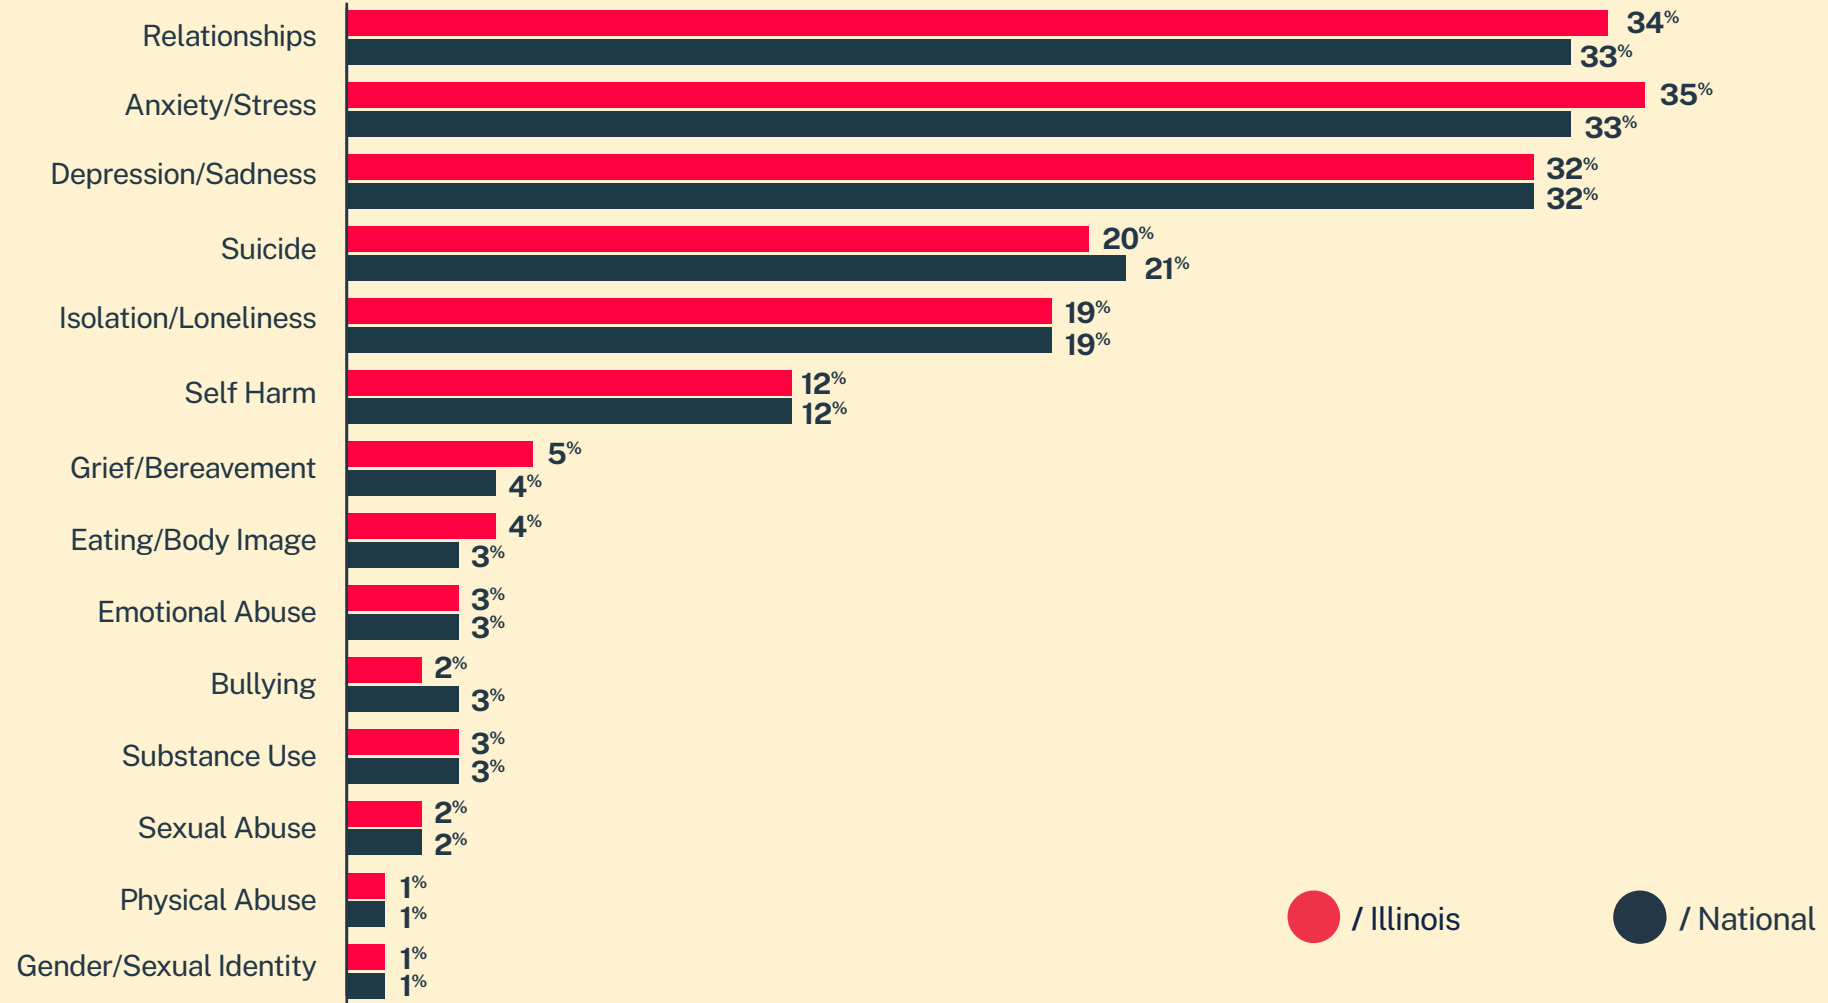

CRISIS TEXT LINE |

Illinois*

44,043
Conversations

25,128
Texters in Crisis

61%
Shared Something for First Time

357
Suicide De-escalations

152
Active Rescues

Issues

Age

Race/Ethnicity

Sexual Orientation

Gender

* State was estimated using area codes, which is approximately 70% accurate based on historical data. All demographic data is based on the voluntary post-conversation survey that approximately 21% of texters complete. Please note that the total percentages in the race, gender, and sexuality charts will not add up to a 100% because texters might identify with multiple identities.