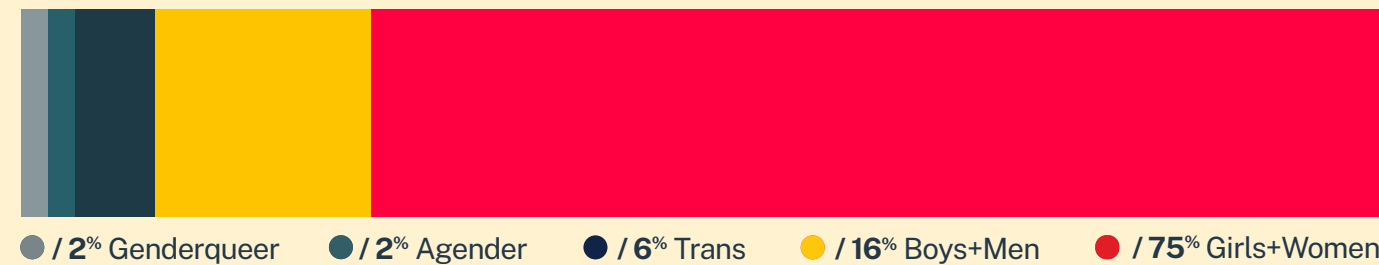

CRISIS TEXT LINE |

8,487
Conversations

4,938
Texters in Crisis

62%
Shared Something for First Time

146
Suicide De-escalations

55
Active Rescues

Issues

Age

Race/Ethnicity

Sexual Orientation

Gender

* State was estimated using area codes, which is approximately 70% accurate based on historical data. All demographic data is based on the voluntary post-conversation survey that approximately 21% of texters complete. Please note that the total percentages in the race, gender, and sexuality charts will not add up to a 100% because texters might identify with multiple identities.