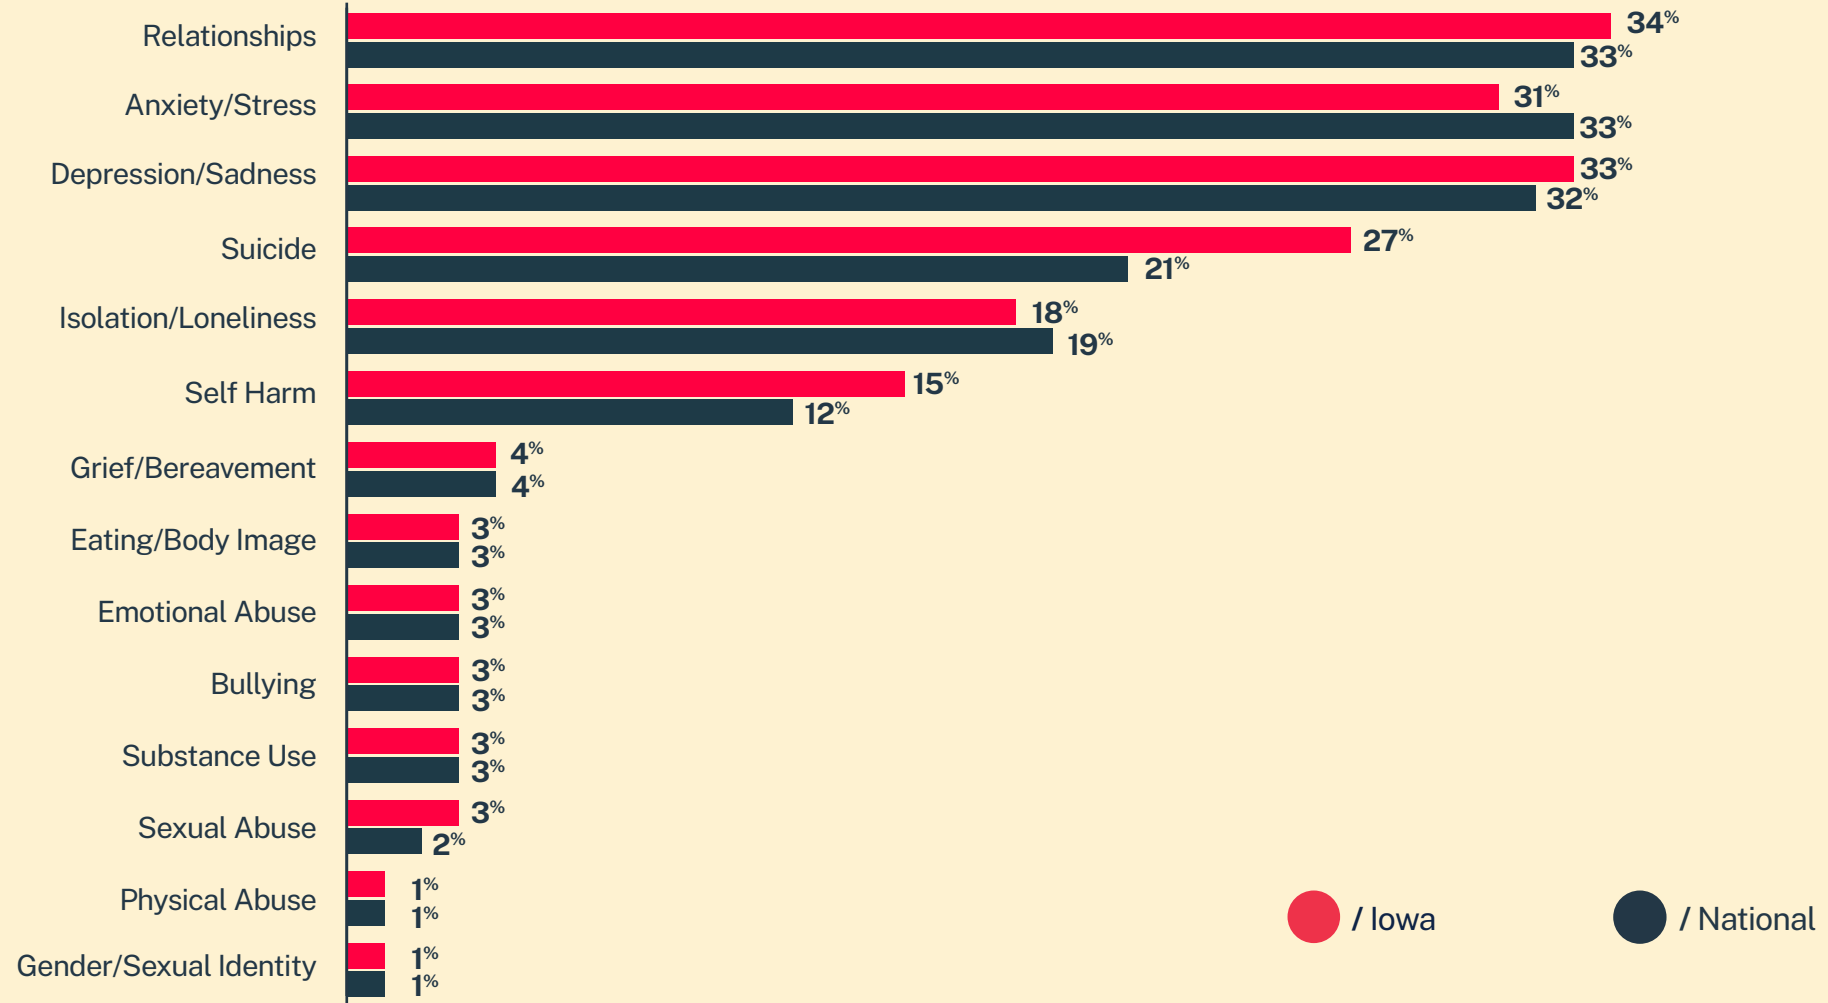

CRISIS TEXT LINE |

8,487
Conversations

4,938
Texters in Crisis

62%
Shared Something for First Time

146
Suicide De-escalations

55
Active Rescues

Issues

Age

Race/Ethnicity

Sexual Orientation

Gender

* State was estimated using area codes, which is approximately 70% accurate based on historical data. All demographic data is based on the voluntary post-conversation survey that approximately 21% of texters complete. Please note that the total percentages in the race, gender, and sexuality charts will not add up to a 100% because texters might identify with multiple identities.