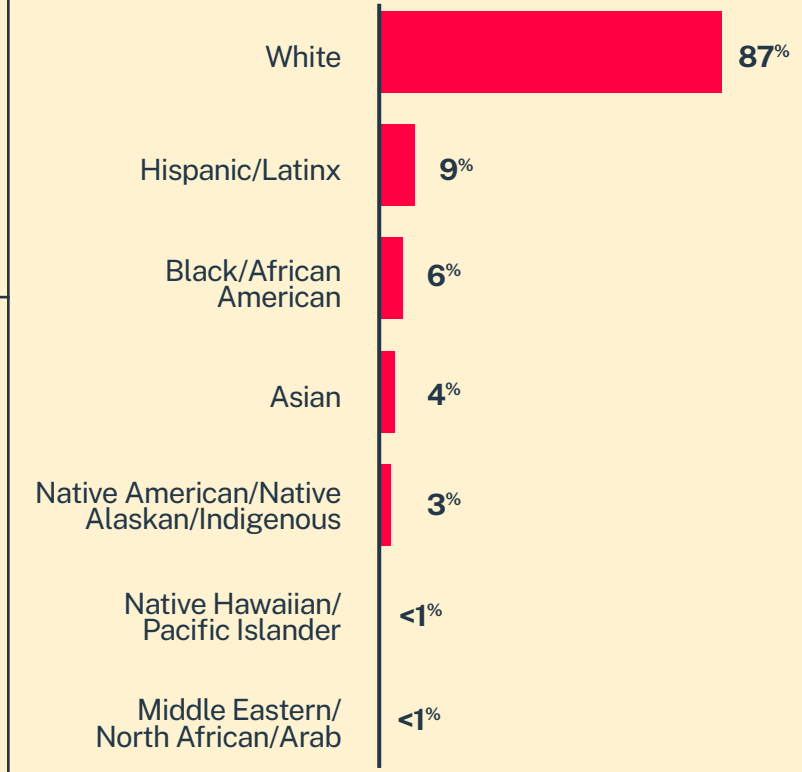

CRISIS TEXT LINE |

8,487
Conversations

4,938
Texters in Crisis

62%
Shared Something for First Time

146
Suicide De-escalations

55
Active Rescues

Issues

Age

Race/Ethnicity

Sexual Orientation

Gender

* State was estimated using area codes, which is approximately 70% accurate based on historical data. All demographic data is based on the voluntary post-conversation survey that approximately 21% of texters complete. Please note that the total percentages in the race, gender, and sexuality charts will not add up to a 100% because texters might identify with multiple identities.