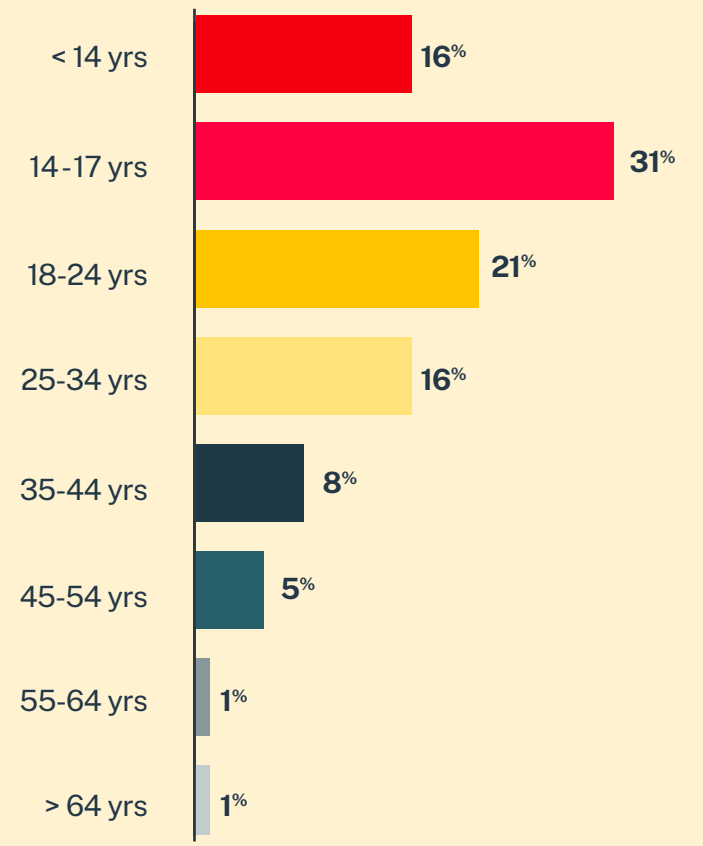

CRISIS TEXT LINE |

8,487
Conversations

4,938
Texters in Crisis

62%
Shared Something for First Time

146
Suicide De-escalations

55
Active Rescues

Issues

Age

Race/Ethnicity

Sexual Orientation

Gender

* State was estimated using area codes, which is approximately 70% accurate based on historical data. All demographic data is based on the voluntary post-conversation survey that approximately 21% of texters complete. Please note that the total percentages in the race, gender, and sexuality charts will not add up to a 100% because texters might identify with multiple identities.