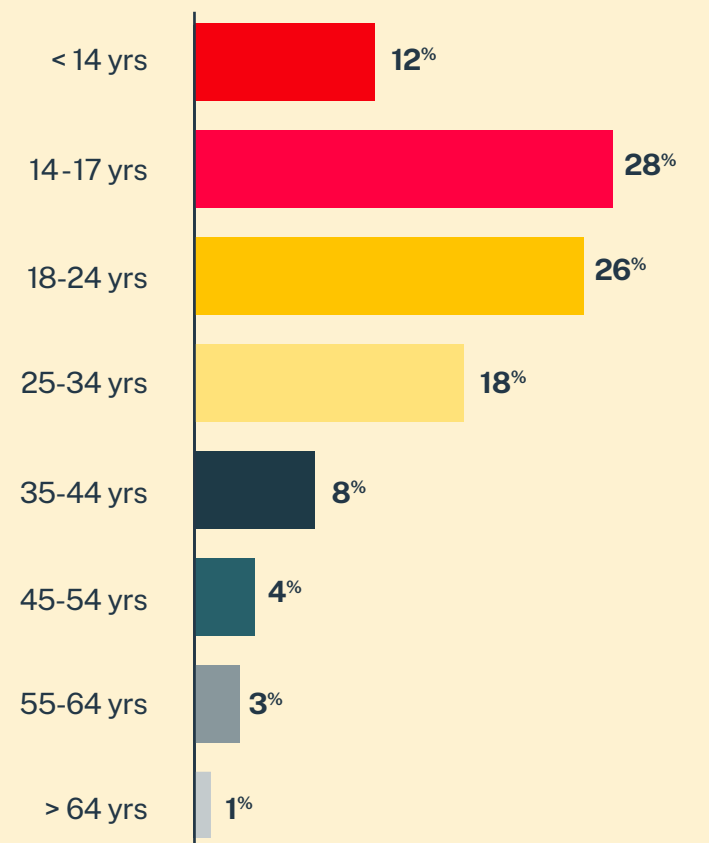

9,551
Conversations

5,545
Texters in
Crisis

63%
Shared Something
for First Time

113
Suicide
De-escalations

70
Active
Rescues

Issues

Age

Race/Ethnicity

Sexual Orientation

Gender

* State was estimated using area codes, which is approximately 70% accurate based on historical data. All demographic data is based on the voluntary post-conversation survey that approximately 21% of texters complete. Please note that the total percentages in the race, gender, and sexuality charts will not add up to a 100% because texters might identify with multiple identities.