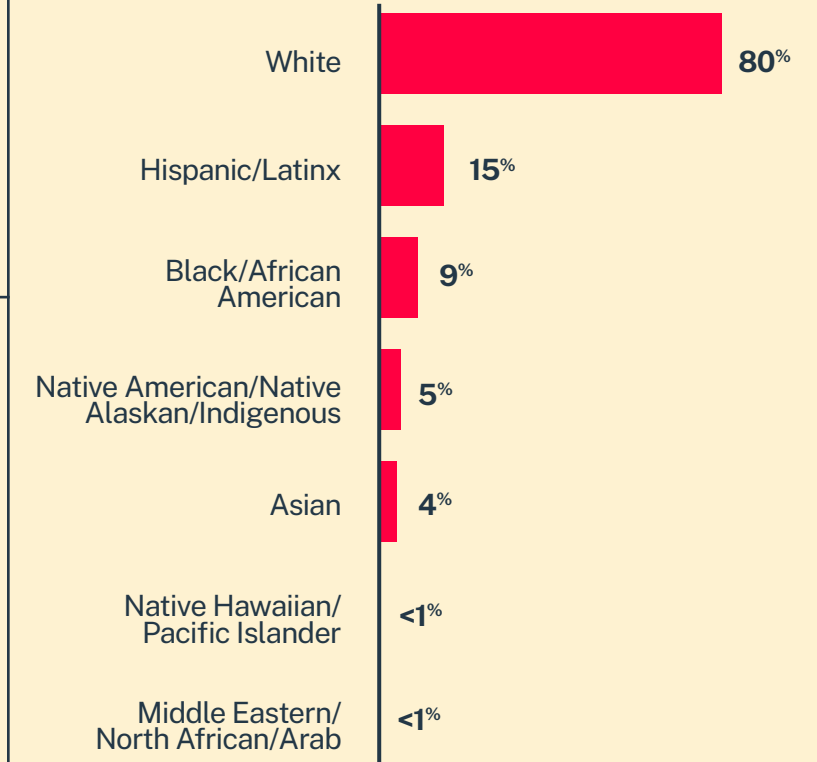

9,551
Conversations

5,545
Texters in
Crisis

63%
Shared Something
for First Time

113
Suicide
De-escalations

70
Active
Rescues

Issues

Age

Race/Ethnicity

Sexual Orientation

Gender

* State was estimated using area codes, which is approximately 70% accurate based on historical data. All demographic data is based on the voluntary post-conversation survey that approximately 21% of texters complete. Please note that the total percentages in the race, gender, and sexuality charts will not add up to a 100% because texters might identify with multiple identities.