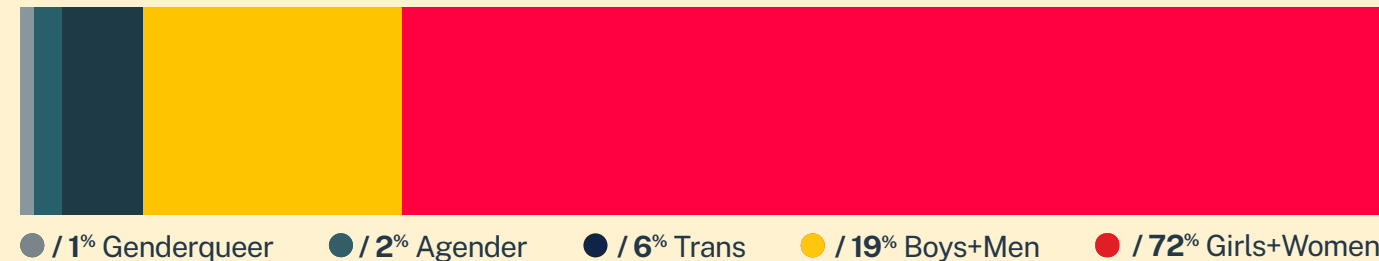

9,551
Conversations

5,545
Texters in
Crisis

63%
Shared Something
for First Time

113
Suicide
De-escalations

70
Active
Rescues

Issues

Age

Race/Ethnicity

Sexual Orientation

Gender

* State was estimated using area codes, which is approximately 70% accurate based on historical data. All demographic data is based on the voluntary post-conversation survey that approximately 21% of texters complete. Please note that the total percentages in the race, gender, and sexuality charts will not add up to a 100% because texters might identify with multiple identities.