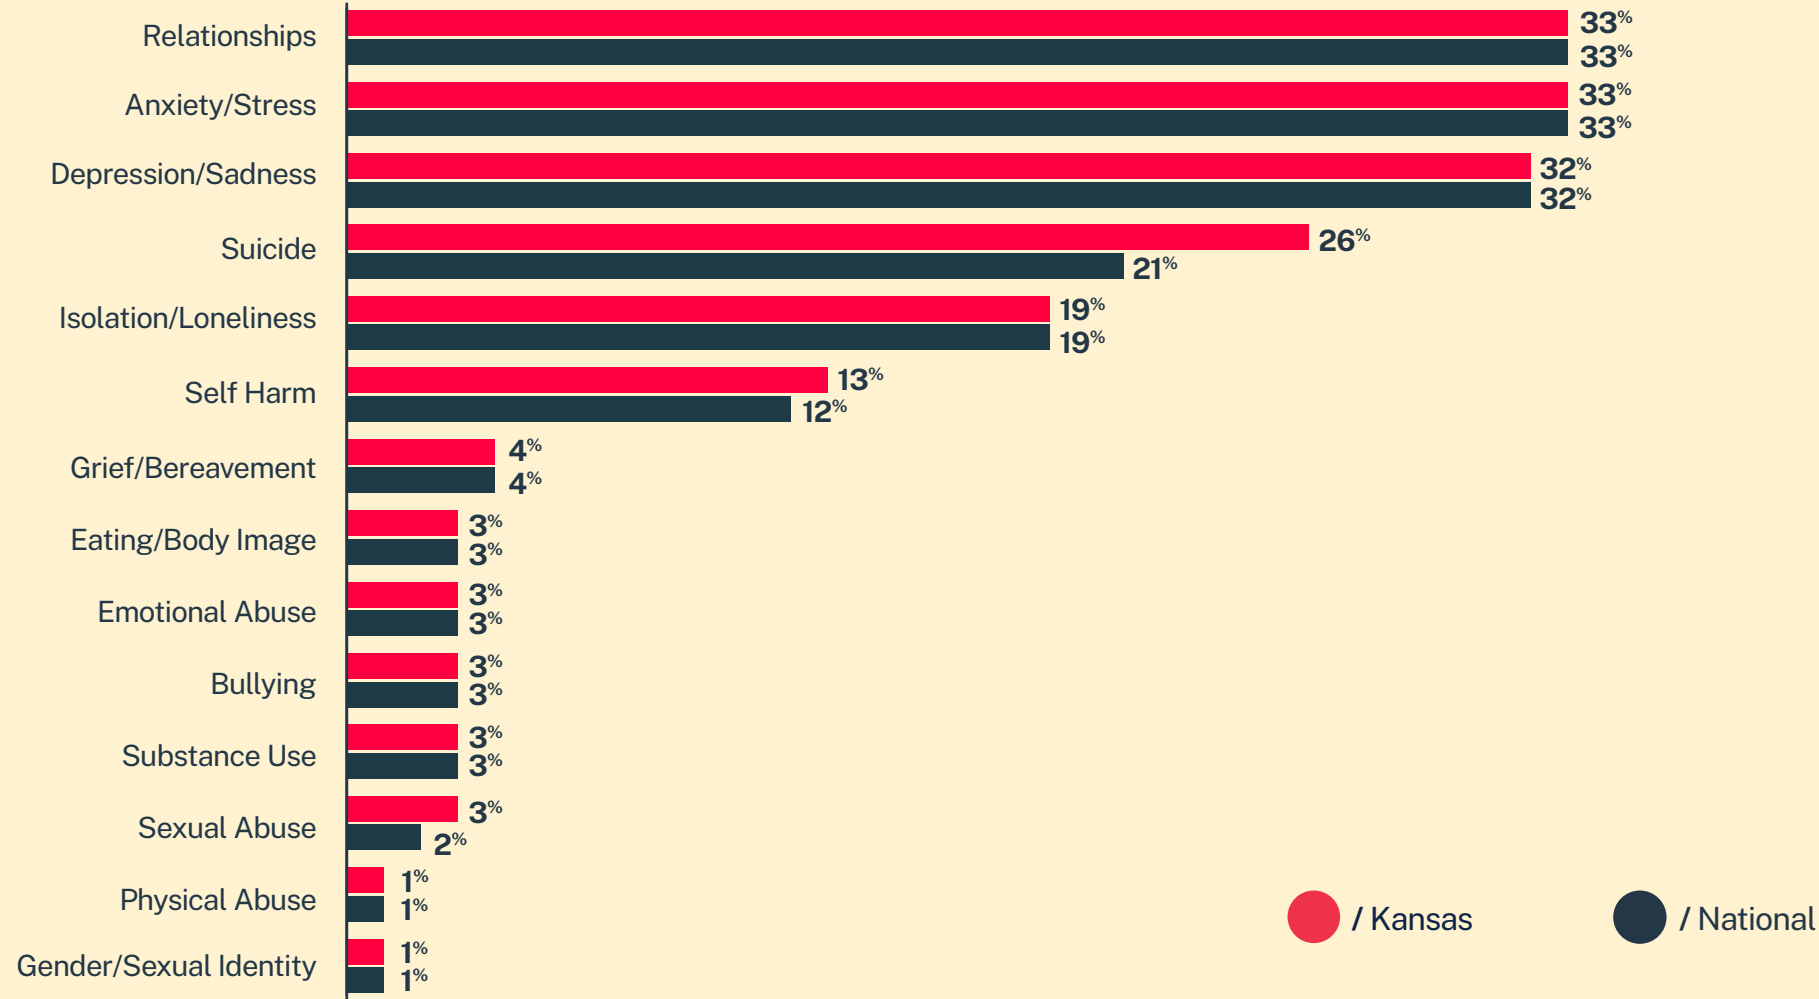

9,551
Conversations

5,545
Texters in
Crisis

63%
Shared Something
for First Time

113
Suicide
De-escalations

70
Active
Rescues

Issues

Age

Race/Ethnicity

Sexual Orientation

Gender

* State was estimated using area codes, which is approximately 70% accurate based on historical data. All demographic data is based on the voluntary post-conversation survey that approximately 21% of texters complete. Please note that the total percentages in the race, gender, and sexuality charts will not add up to a 100% because texters might identify with multiple identities.