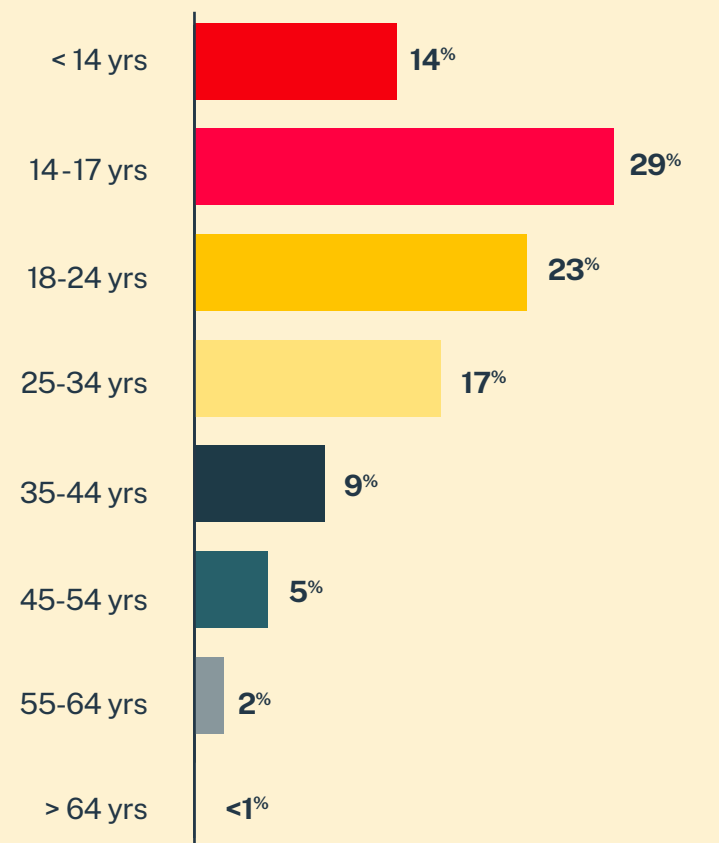

13,930
Conversations

8,344
Texters in
Crisis

62%
Shared Something
for First Time

124
Suicide
De-escalations

93
Active
Rescues

Issues

Age

Race/Ethnicity

Sexual Orientation

Gender

* State was estimated using area codes, which is approximately 70% accurate based on historical data. All demographic data is based on the voluntary post-conversation survey that approximately 21% of texters complete. Please note that the total percentages in the race, gender, and sexuality charts will not add up to a 100% because texters might identify with multiple identities.