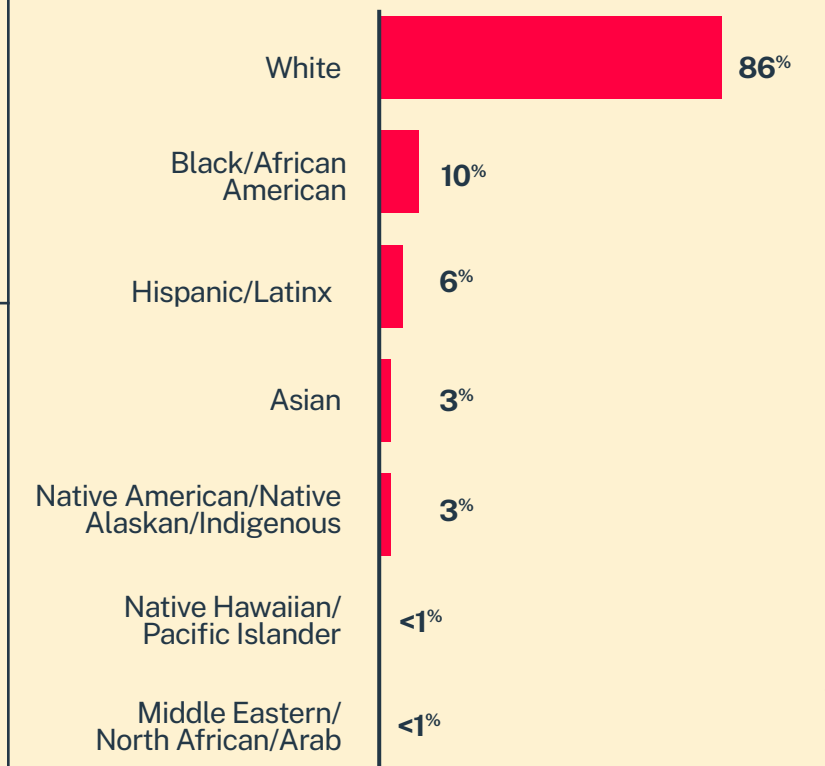

13,930
Conversations

8,344
Texters in
Crisis

62%
Shared Something
for First Time

124
Suicide
De-escalations

93
Active
Rescues

Issues

Age

Race/Ethnicity

Sexual Orientation

Gender

* State was estimated using area codes, which is approximately 70% accurate based on historical data. All demographic data is based on the voluntary post-conversation survey that approximately 21% of texters complete. Please note that the total percentages in the race, gender, and sexuality charts will not add up to a 100% because texters might identify with multiple identities.