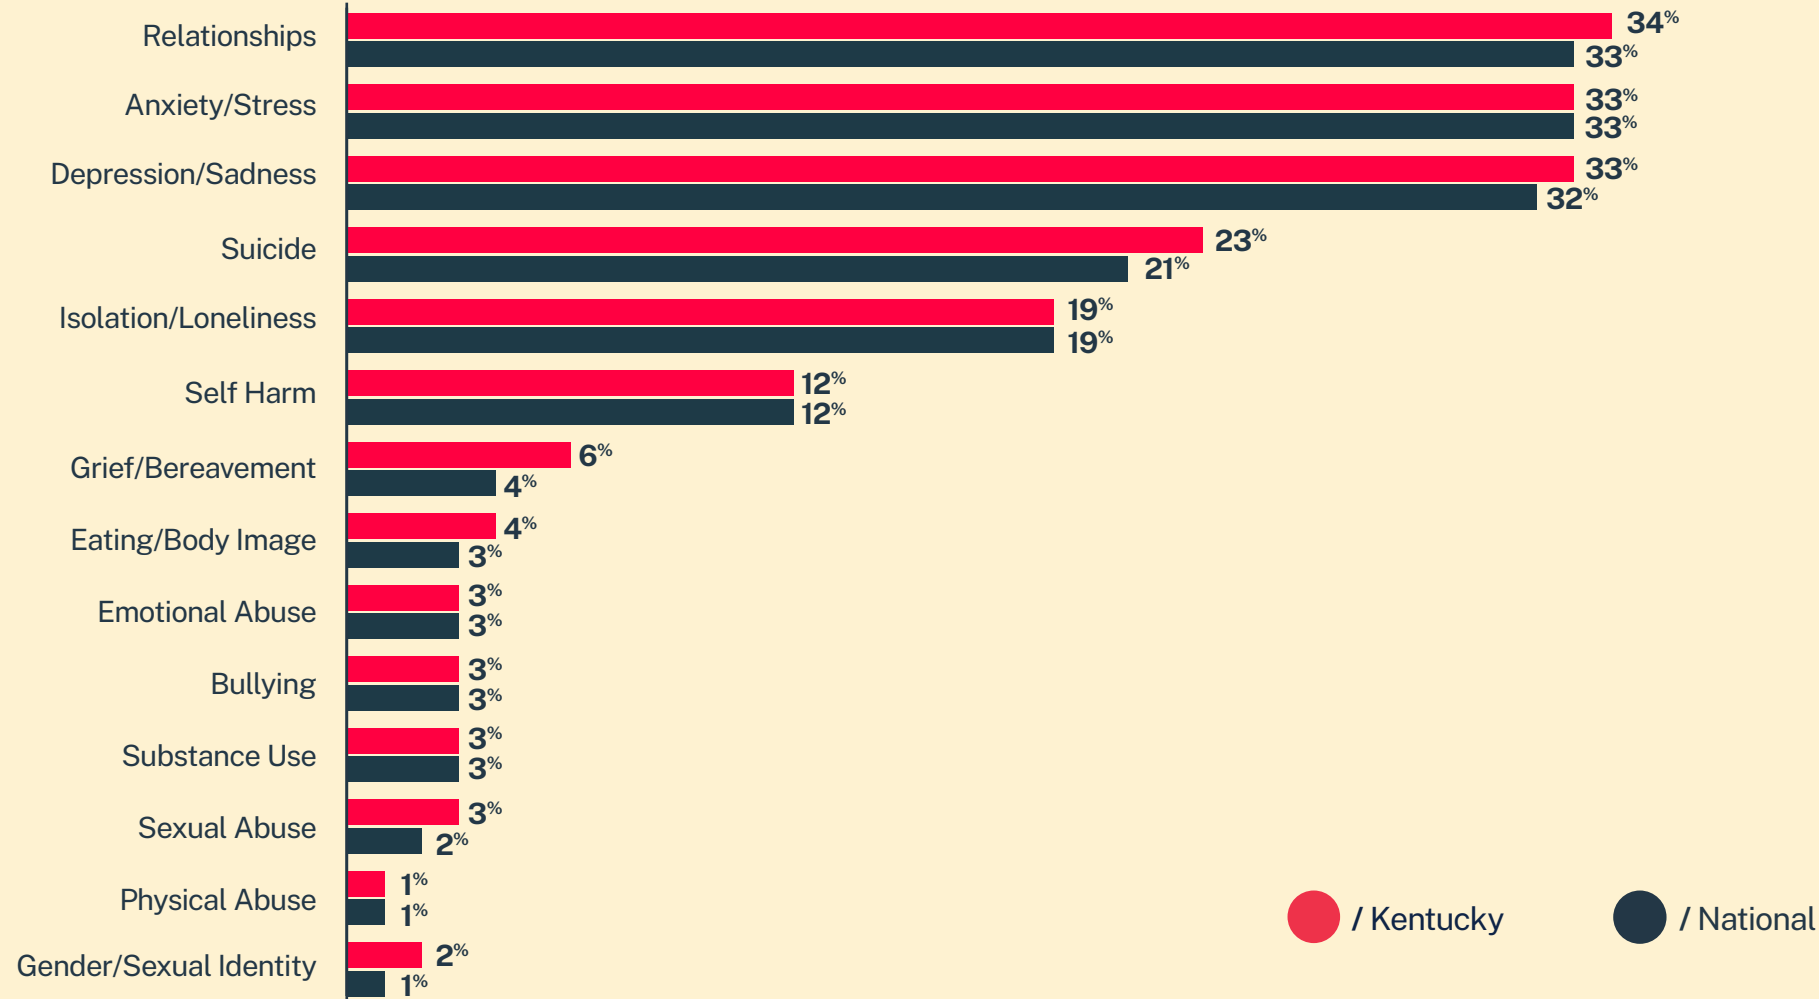

13,930
Conversations

8,344
Texters in
Crisis

62%
Shared Something
for First Time

124
Suicide
De-escalations

93
Active
Rescues

Issues

Age

Race/Ethnicity

Sexual Orientation

Gender

* State was estimated using area codes, which is approximately 70% accurate based on historical data. All demographic data is based on the voluntary post-conversation survey that approximately 21% of texters complete. Please note that the total percentages in the race, gender, and sexuality charts will not add up to a 100% because texters might identify with multiple identities.