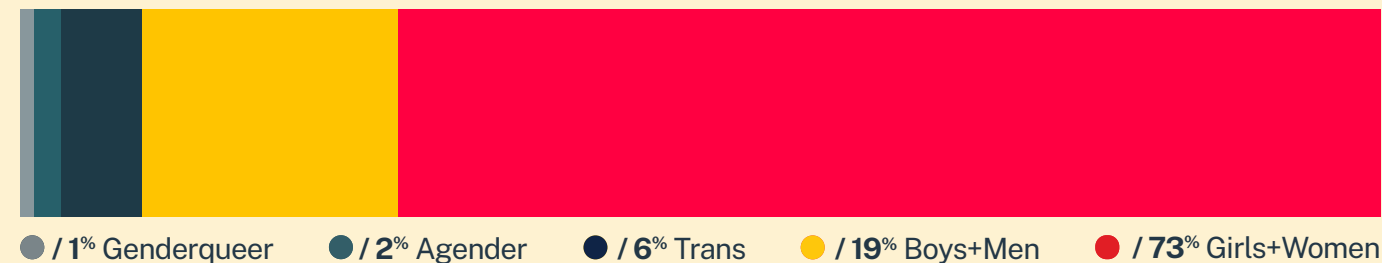

13,930
Conversations

8,344
Texters in
Crisis

62%
Shared Something
for First Time

124
Suicide
De-escalations

93
Active
Rescues

Issues

Age

Race/Ethnicity

Sexual Orientation

Gender

* State was estimated using area codes, which is approximately 70% accurate based on historical data. All demographic data is based on the voluntary post-conversation survey that approximately 21% of texters complete. Please note that the total percentages in the race, gender, and sexuality charts will not add up to a 100% because texters might identify with multiple identities.