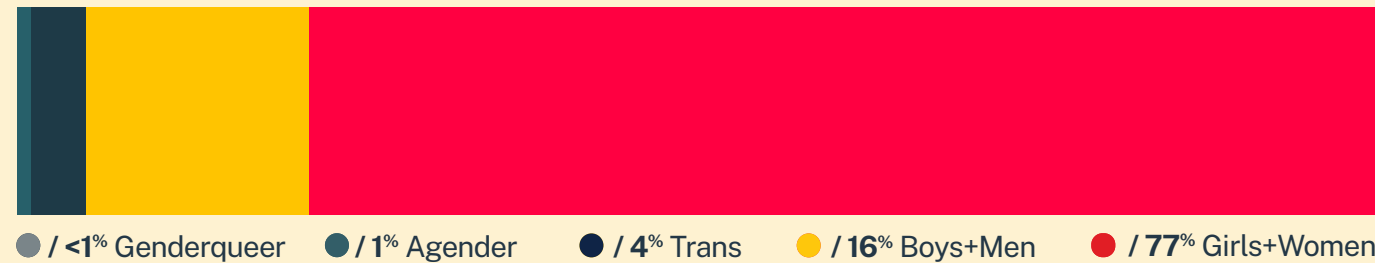

● / Louisiana ● / National

Age

Sexual Orientation

Gender

Race/Ethnicity

* State was estimated using area codes, which is approximately 70% accurate based on historical data. All demographic data is based on the voluntary post-conversation survey that approximately 21% of texters complete. Please note that the total percentages in the race, gender, and sexuality charts will not add up to a 100% because texters might identify with multiple identities.