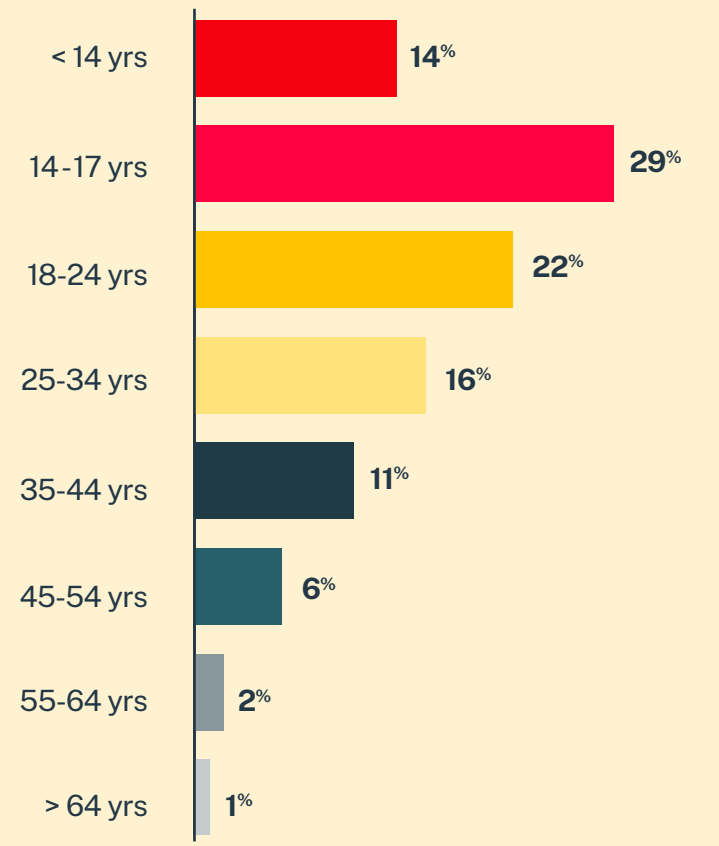

CRISIS TEXT LINE |

Louisiana*

13,251
Conversations

7,933
Texters in Crisis

62%
Shared Something for First Time

83
Suicide De-escalations

39
Active Rescues

Issues

● / Louisiana ● / National

Age

Sexual Orientation

Gender

Race/Ethnicity

* State was estimated using area codes, which is approximately 70% accurate based on historical data. All demographic data is based on the voluntary post-conversation survey that approximately 21% of texters complete. Please note that the total percentages in the race, gender, and sexuality charts will not add up to a 100% because texters might identify with multiple identities.