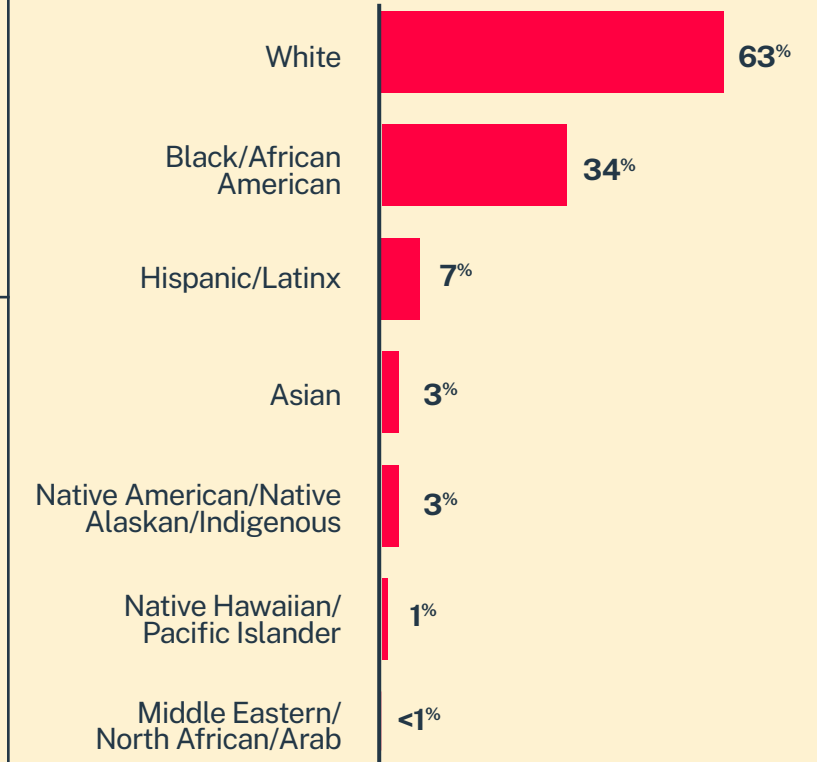

CRISIS TEXT LINE |

Louisiana*

13,251
Conversations

7,933
Texters in Crisis

62%
Shared Something for First Time

83
Suicide De-escalations

39
Active Rescues

Issues

● / Louisiana ● / National

Age

Sexual Orientation

Gender

Race/Ethnicity

* State was estimated using area codes, which is approximately 70% accurate based on historical data. All demographic data is based on the voluntary post-conversation survey that approximately 21% of texters complete. Please note that the total percentages in the race, gender, and sexuality charts will not add up to a 100% because texters might identify with multiple identities.