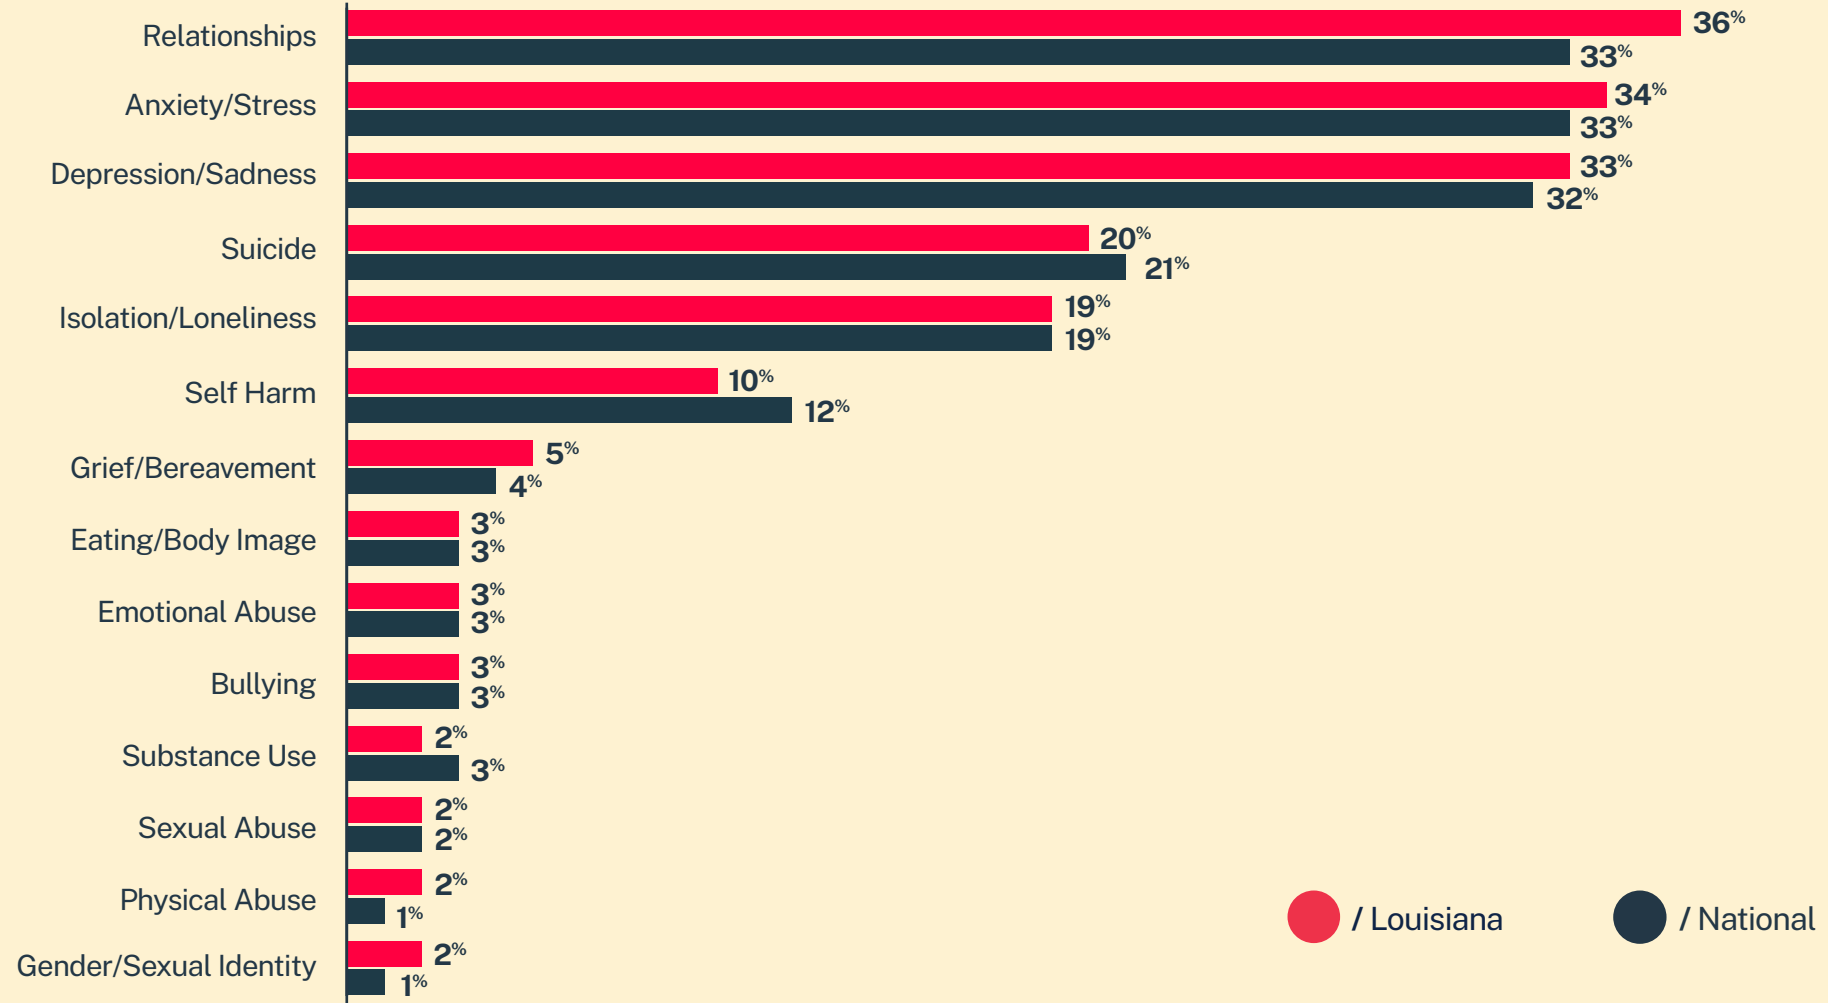

CRISIS TEXT LINE |

Louisiana*

13,251
Conversations

7,933
Texters in Crisis

62%
Shared Something for First Time

83
Suicide De-escalations

39
Active Rescues

Issues

● / Louisiana ● / National

Age

Sexual Orientation

Gender

Race/Ethnicity

* State was estimated using area codes, which is approximately 70% accurate based on historical data. All demographic data is based on the voluntary post-conversation survey that approximately 21% of texters complete. Please note that the total percentages in the race, gender, and sexuality charts will not add up to a 100% because texters might identify with multiple identities.