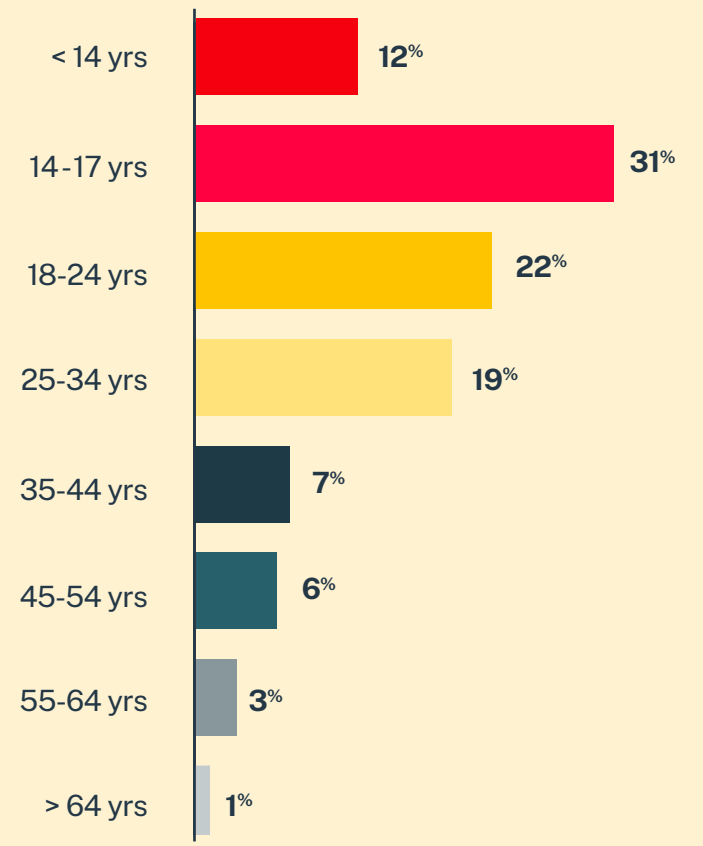

CRISIS TEXT LINE |

Maine*

4,680
Conversations

2,484
Texters in Crisis

51%
Shared Something for First Time

60
Suicide De-escalations

52
Active Rescues

Issues

Age

Race/Ethnicity

Sexual Orientation

Gender

* State was estimated using area codes, which is approximately 70% accurate based on historical data. All demographic data is based on the voluntary post-conversation survey that approximately 21% of texters complete. Please note that the total percentages in the race, gender, and sexuality charts will not add up to a 100% because texters might identify with multiple identities.