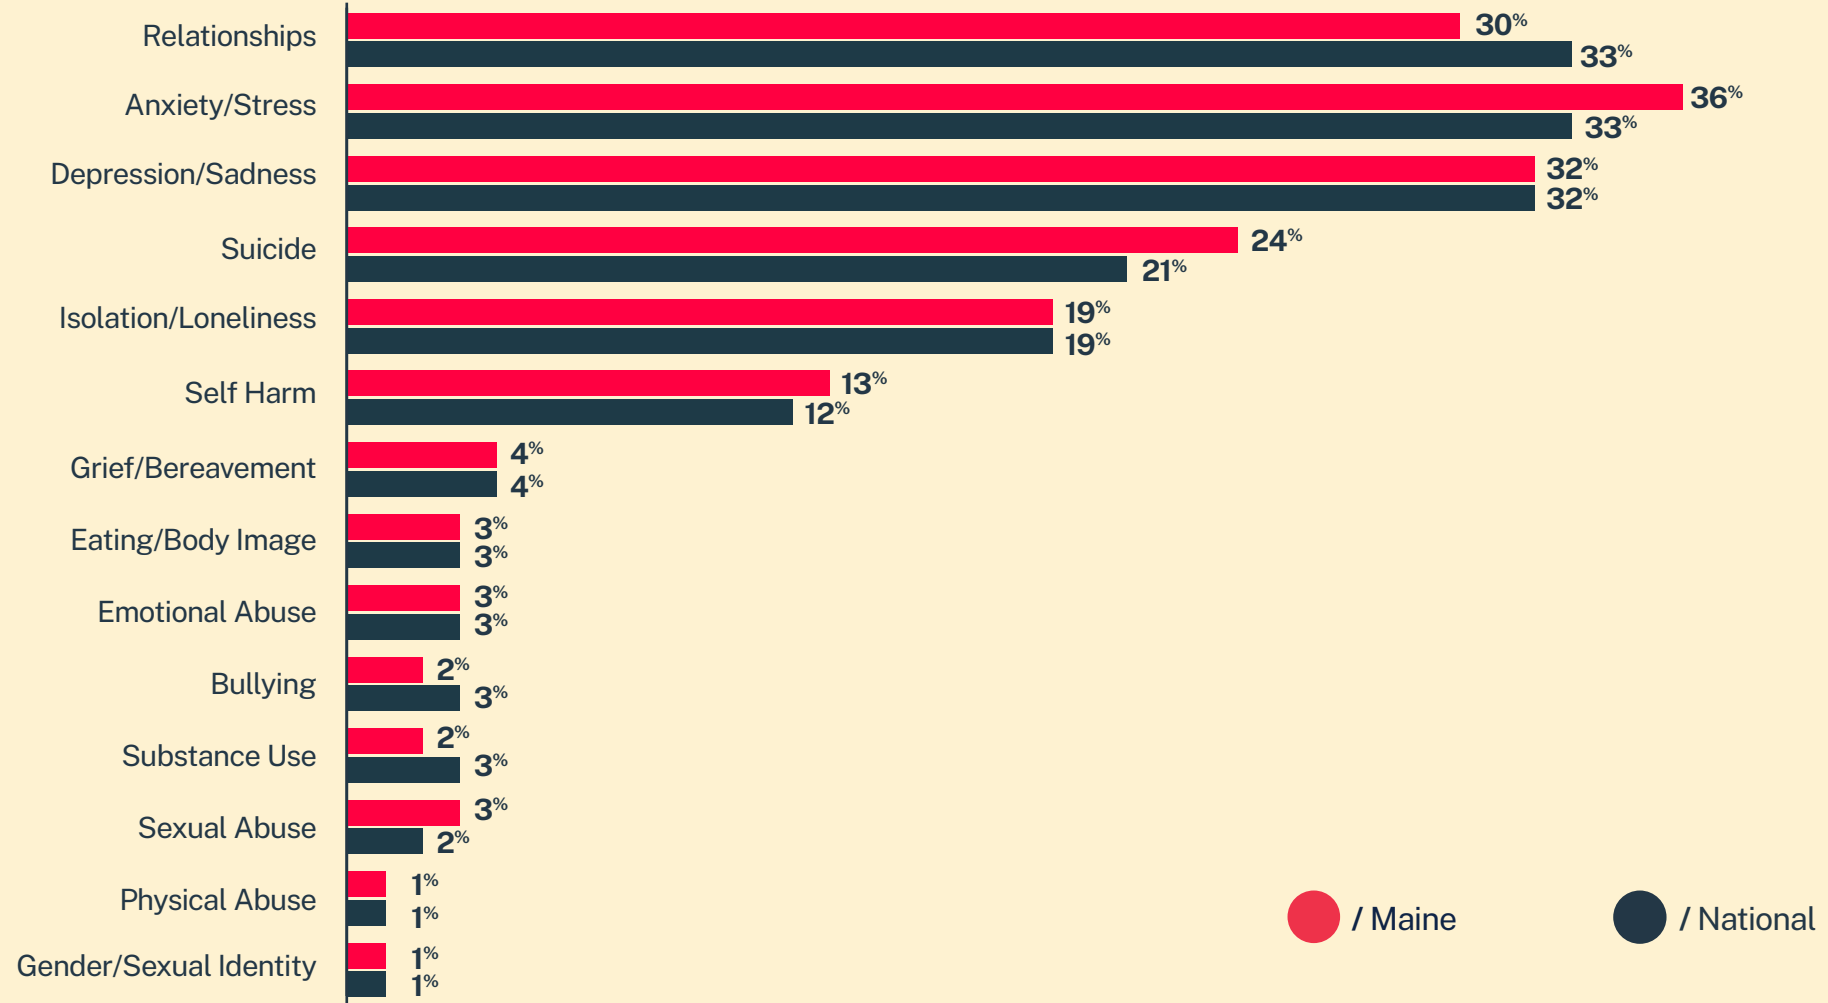

CRISIS TEXT LINE |

Maine*

4,680
Conversations

2,484
Texters in Crisis

51%
Shared Something for First Time

60
Suicide De-escalations

52
Active Rescues

Issues

Age

Race/Ethnicity

Sexual Orientation

Gender

* State was estimated using area codes, which is approximately 70% accurate based on historical data. All demographic data is based on the voluntary post-conversation survey that approximately 21% of texters complete. Please note that the total percentages in the race, gender, and sexuality charts will not add up to a 100% because texters might identify with multiple identities.