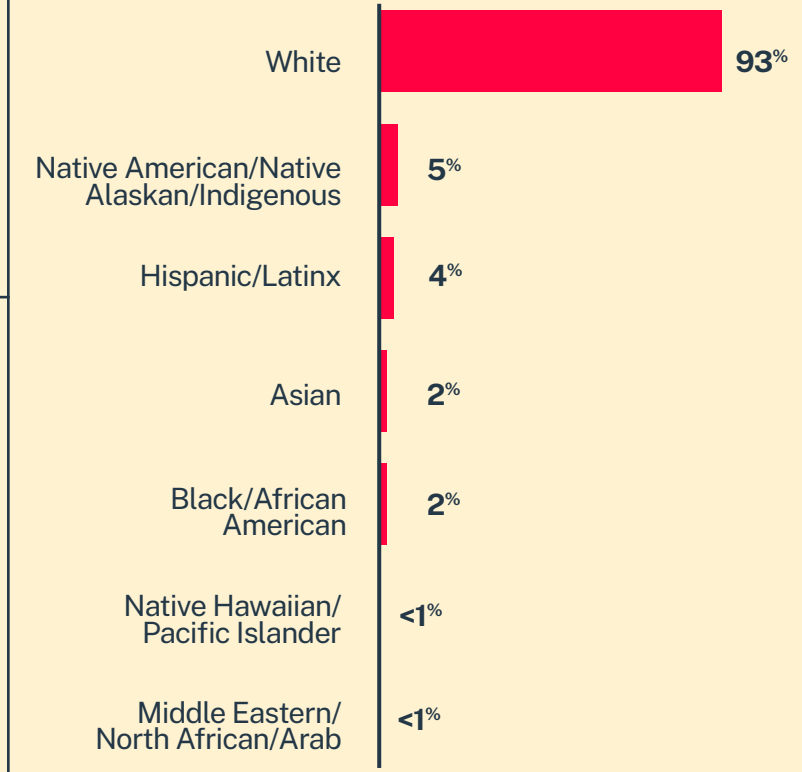

CRISIS TEXT LINE |

Maine*

4,680
Conversations

2,484
Texters in Crisis

51%
Shared Something for First Time

60
Suicide De-escalations

52
Active Rescues

Issues

Age

Race/Ethnicity

Sexual Orientation

Gender

* State was estimated using area codes, which is approximately 70% accurate based on historical data. All demographic data is based on the voluntary post-conversation survey that approximately 21% of texters complete. Please note that the total percentages in the race, gender, and sexuality charts will not add up to a 100% because texters might identify with multiple identities.