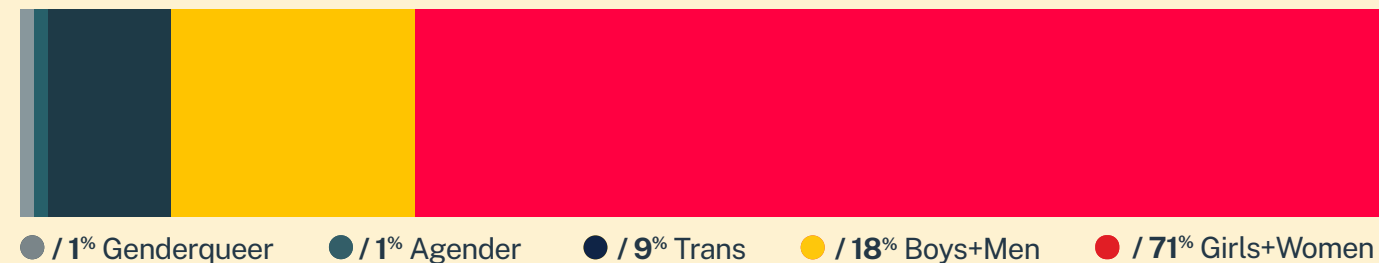

Age

Race/Ethnicity

Sexual Orientation

Gender

* State was estimated using area codes, which is approximately 70% accurate based on historical data. All demographic data is based on the voluntary post-conversation survey that approximately 21% of texters complete. Please note that the total percentages in the race, gender, and sexuality charts will not add up to a 100% because texters might identify with multiple identities.