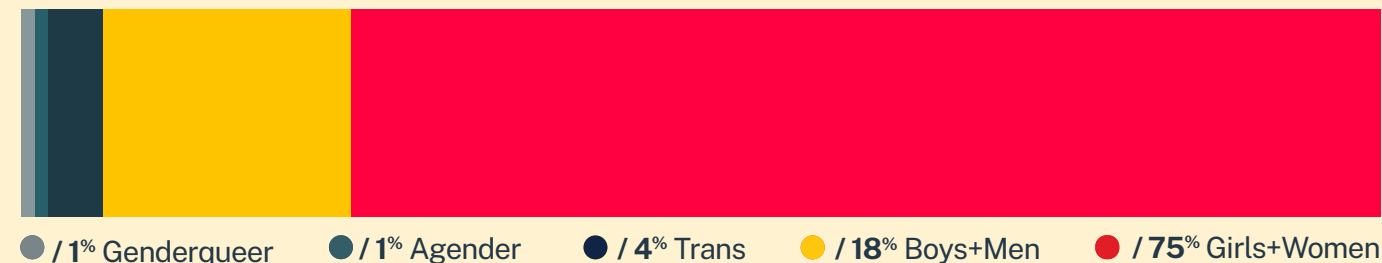

21,259
Conversations

11,887
Texters in Crisis

60%
Shared Something for First Time

160
Suicide De-escalations

78
Active Rescues

Issues

Age

Race/Ethnicity

Sexual Orientation

Gender

* State was estimated using area codes, which is approximately 70% accurate based on historical data. All demographic data is based on the voluntary post-conversation survey that approximately 21% of texters complete. Please note that the total percentages in the race, gender, and sexuality charts will not add up to a 100% because texters might identify with multiple identities.