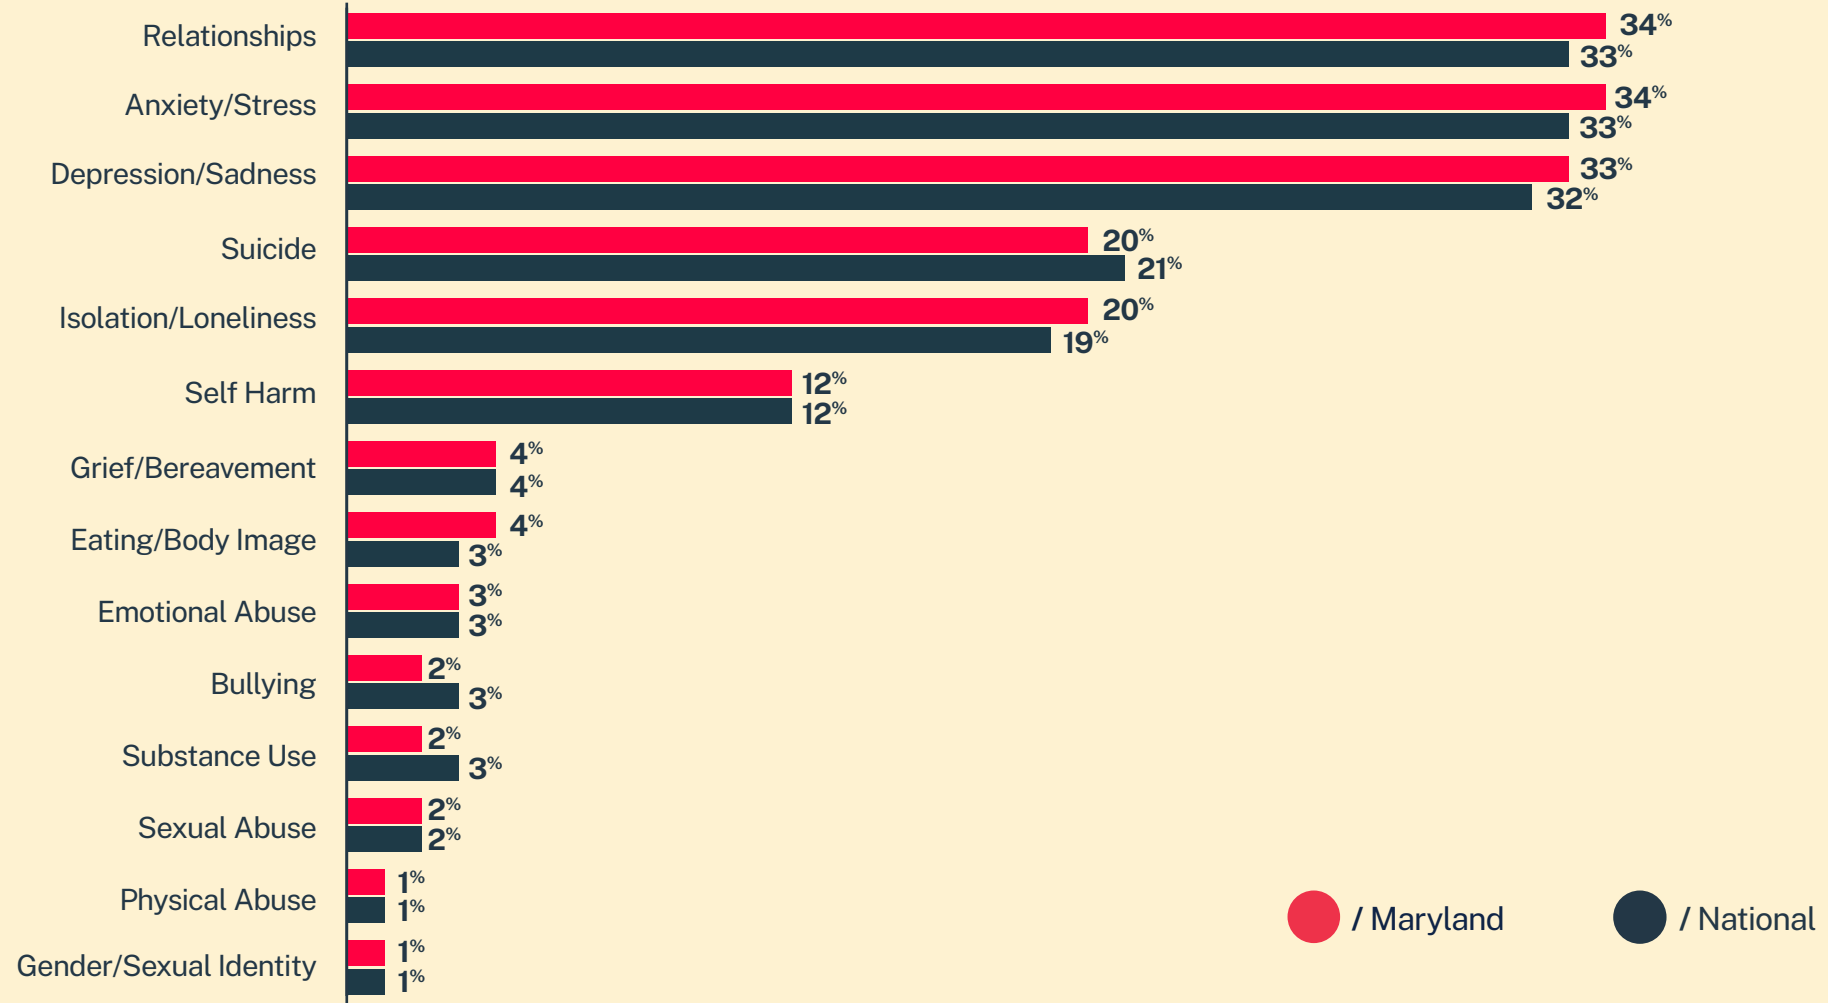

21,259
Conversations

11,887
Texters in Crisis

60%
Shared Something for First Time

160
Suicide De-escalations

78
Active Rescues

Issues

Age

Race/Ethnicity

Sexual Orientation

Gender

* State was estimated using area codes, which is approximately 70% accurate based on historical data. All demographic data is based on the voluntary post-conversation survey that approximately 21% of texters complete. Please note that the total percentages in the race, gender, and sexuality charts will not add up to a 100% because texters might identify with multiple identities.