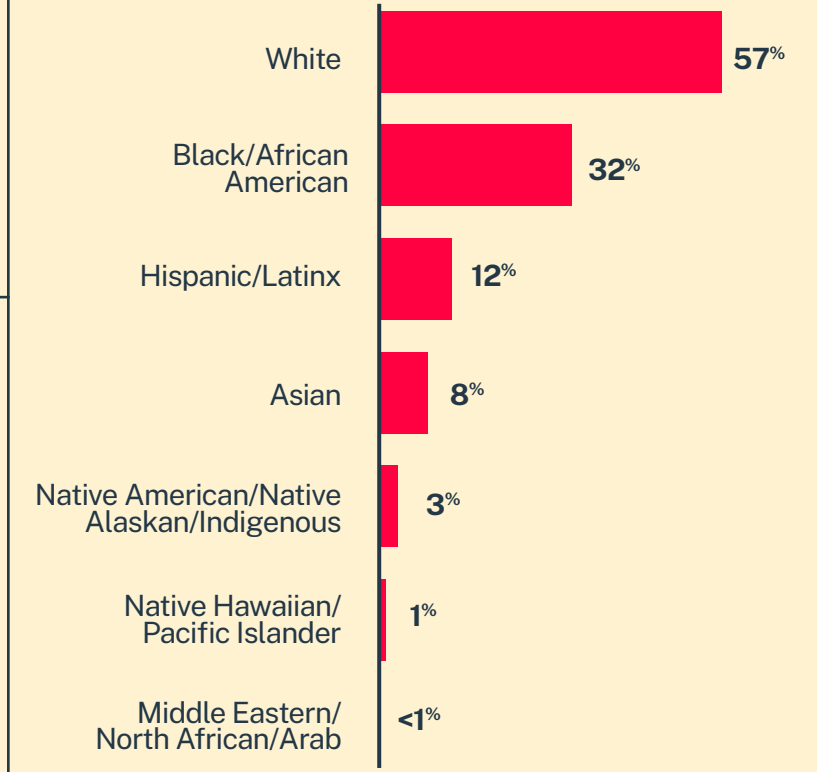

21,259
Conversations

11,887
Texters in Crisis

60%
Shared Something for First Time

160
Suicide De-escalations

78
Active Rescues

Issues

Age

Race/Ethnicity

Sexual Orientation

Gender

* State was estimated using area codes, which is approximately 70% accurate based on historical data. All demographic data is based on the voluntary post-conversation survey that approximately 21% of texters complete. Please note that the total percentages in the race, gender, and sexuality charts will not add up to a 100% because texters might identify with multiple identities.