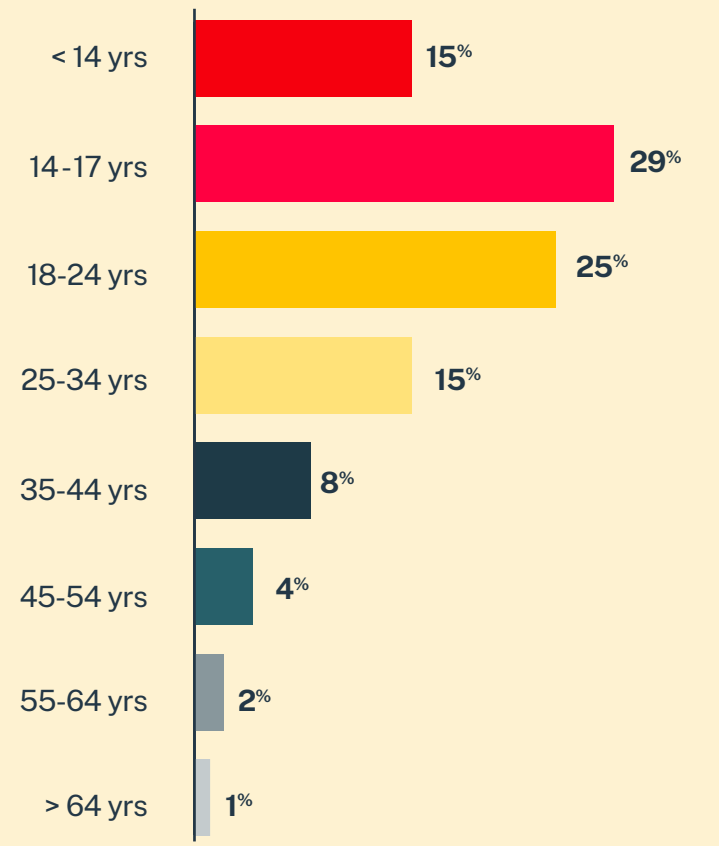

21,259
Conversations

11,887
Texters in Crisis

60%
Shared Something for First Time

160
Suicide De-escalations

78
Active Rescues

Issues

Age

Race/Ethnicity

Sexual Orientation

Gender

* State was estimated using area codes, which is approximately 70% accurate based on historical data. All demographic data is based on the voluntary post-conversation survey that approximately 21% of texters complete. Please note that the total percentages in the race, gender, and sexuality charts will not add up to a 100% because texters might identify with multiple identities.