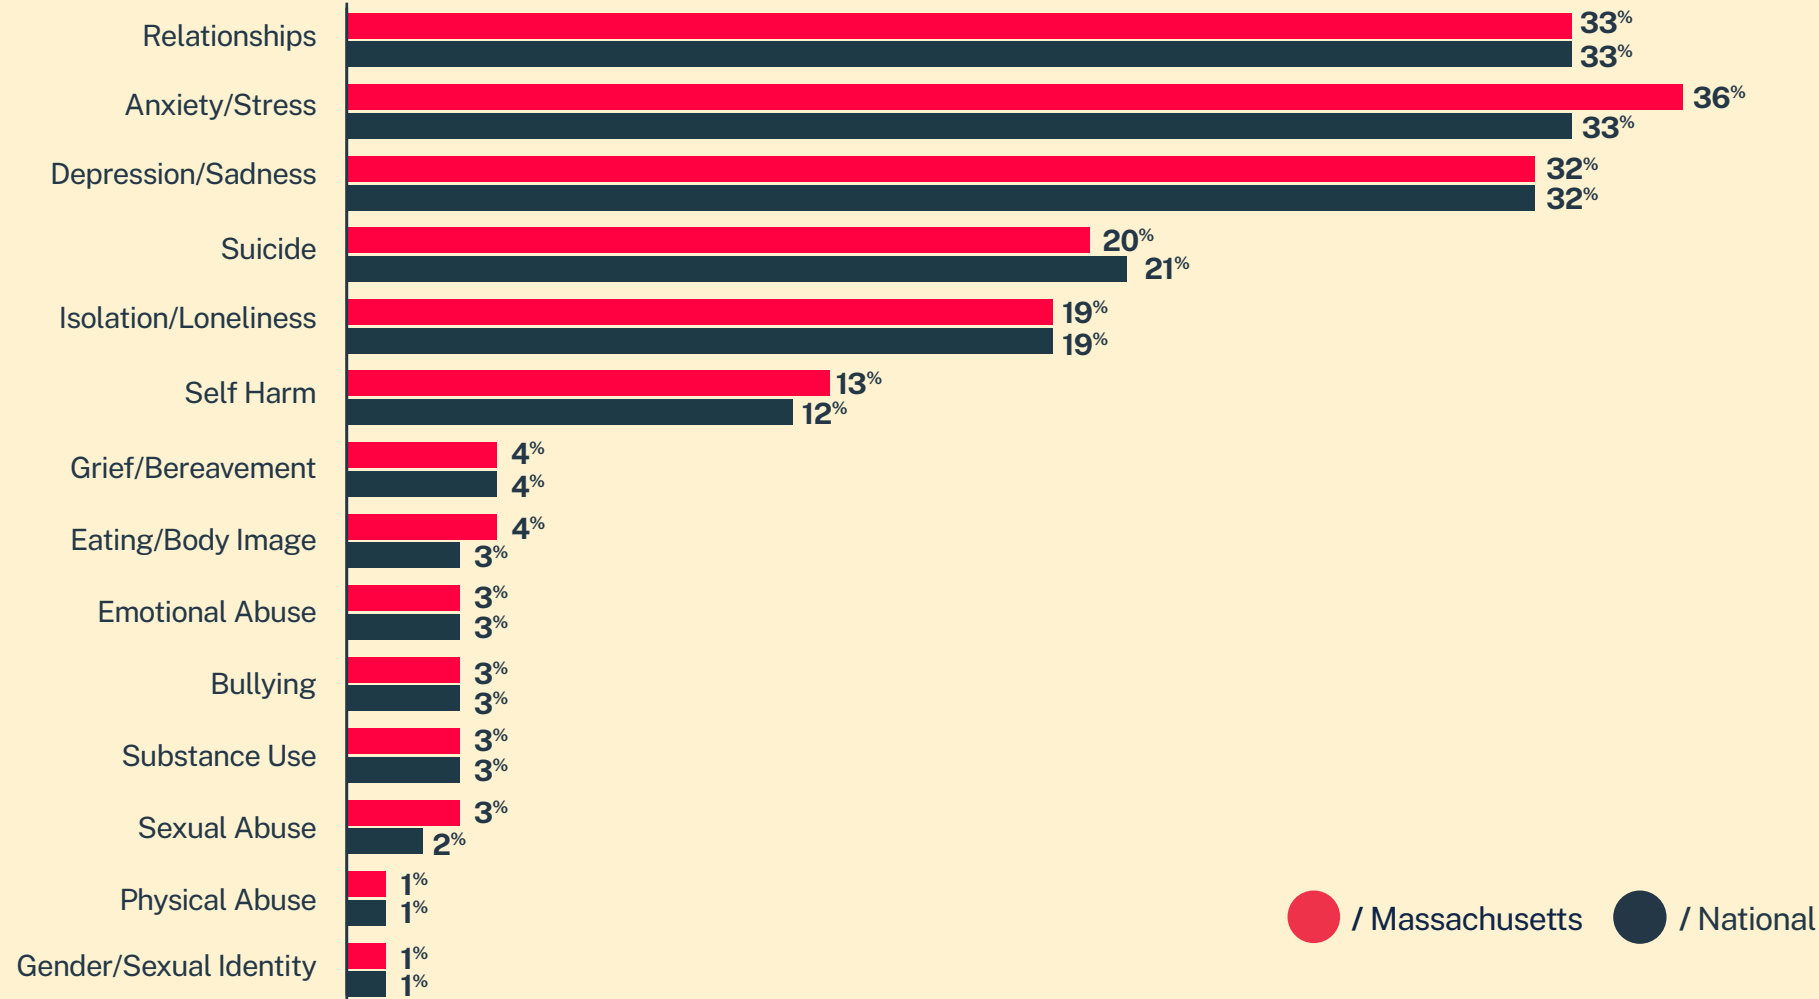

**24,233**  
Conversations

**13,224**  
Texters in  
Crisis

**58%**  
Shared Something  
for First Time

**183**  
Suicide  
De-escalations

**76**  
Active  
Rescues

## Issues

## Age

## Race/Ethnicity