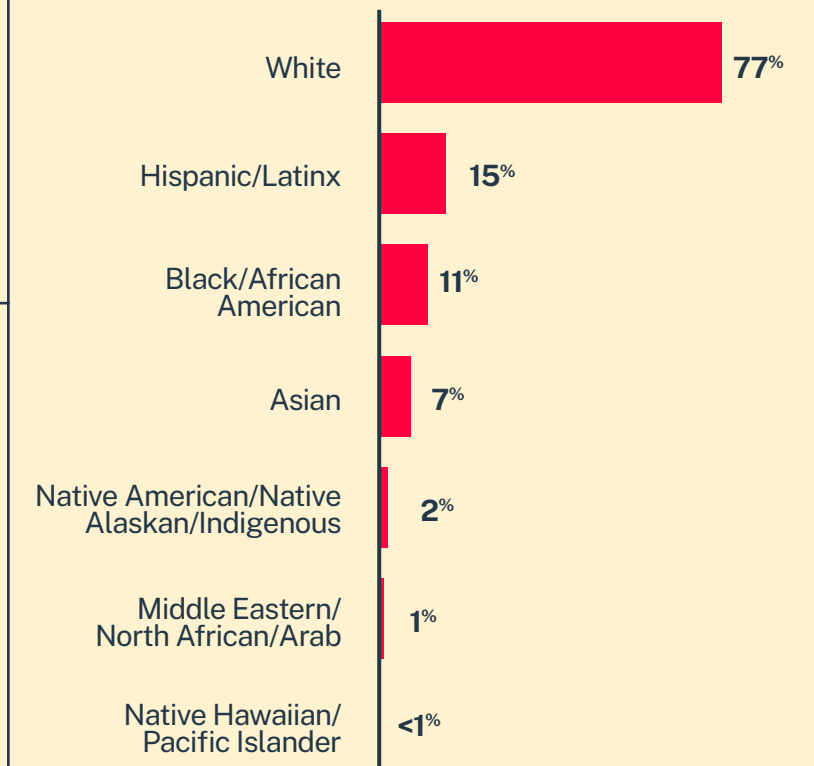

**24,233**  
Conversations

**13,224**  
Texters in  
Crisis

**58%**  
Shared Something  
for First Time

**183**  
Suicide  
De-escalations

**76**  
Active  
Rescues

## Issues

## Age

## Race/Ethnicity