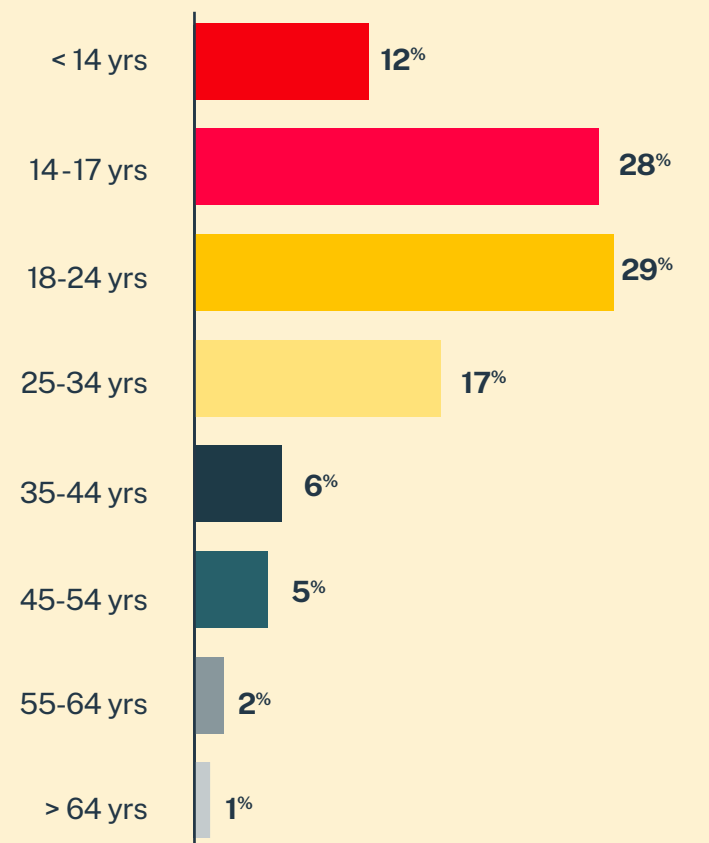

**24,233**  
Conversations

**13,224**  
Texters in  
Crisis

**58%**  
Shared Something  
for First Time

**183**  
Suicide  
De-escalations

**76**  
Active  
Rescues

## Age