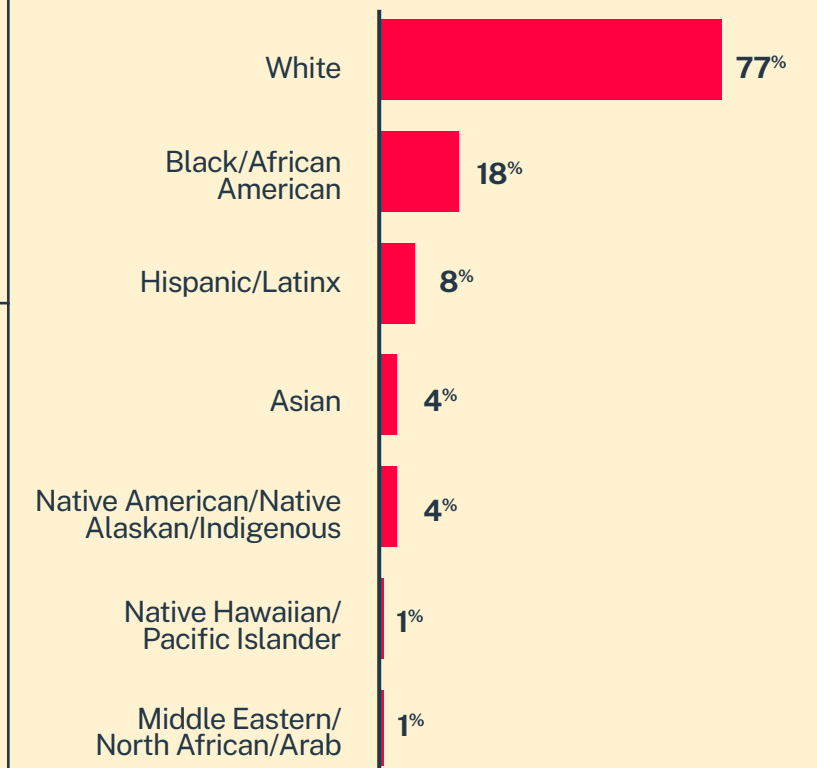

CRISIS TEXT LINE |

32,419
Conversations

18,540
Texters in Crisis

59%
Shared Something for First Time

334
Suicide De-escalations

141
Active Rescues

Issues

Age

Race/Ethnicity

Sexual Orientation

Gender

* State was estimated using area codes, which is approximately 70% accurate based on historical data. All demographic data is based on the voluntary post-conversation survey that approximately 21% of texters complete. Please note that the total percentages in the race, gender, and sexuality charts will not add up to a 100% because texters might identify with multiple identities.