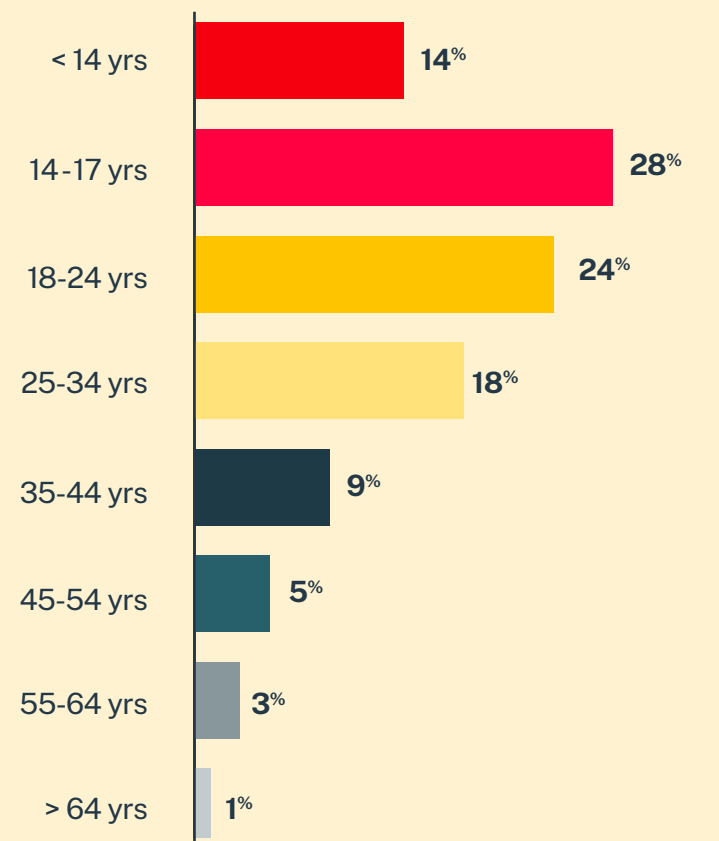

CRISIS TEXT LINE |

32,419
Conversations

18,540
Texters in Crisis

59%
Shared Something for First Time

334
Suicide De-escalations

141
Active Rescues

Issues

Age

Race/Ethnicity

Sexual Orientation

Gender

* State was estimated using area codes, which is approximately 70% accurate based on historical data. All demographic data is based on the voluntary post-conversation survey that approximately 21% of texters complete. Please note that the total percentages in the race, gender, and sexuality charts will not add up to a 100% because texters might identify with multiple identities.