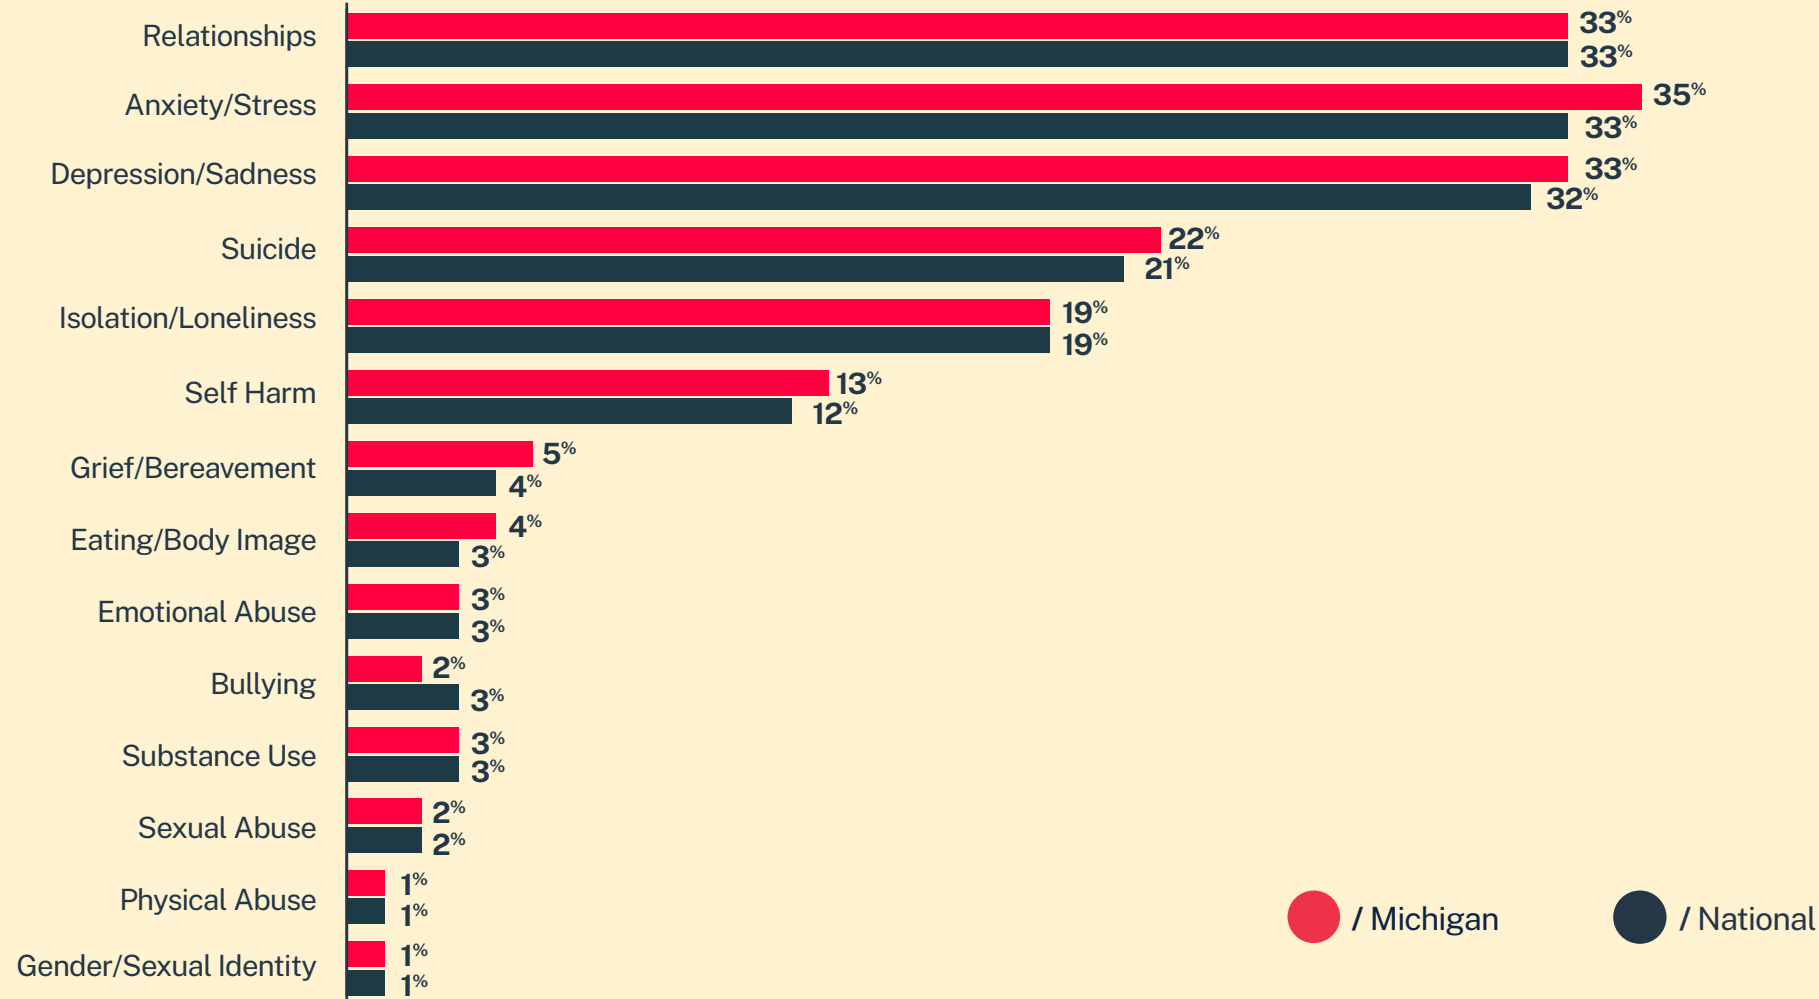

CRISIS TEXT LINE |

32,419
Conversations

18,540
Texters in Crisis

59%
Shared Something for First Time

334
Suicide De-escalations

141
Active Rescues

Issues

Age

Race/Ethnicity

Sexual Orientation

Gender

* State was estimated using area codes, which is approximately 70% accurate based on historical data. All demographic data is based on the voluntary post-conversation survey that approximately 21% of texters complete. Please note that the total percentages in the race, gender, and sexuality charts will not add up to a 100% because texters might identify with multiple identities.