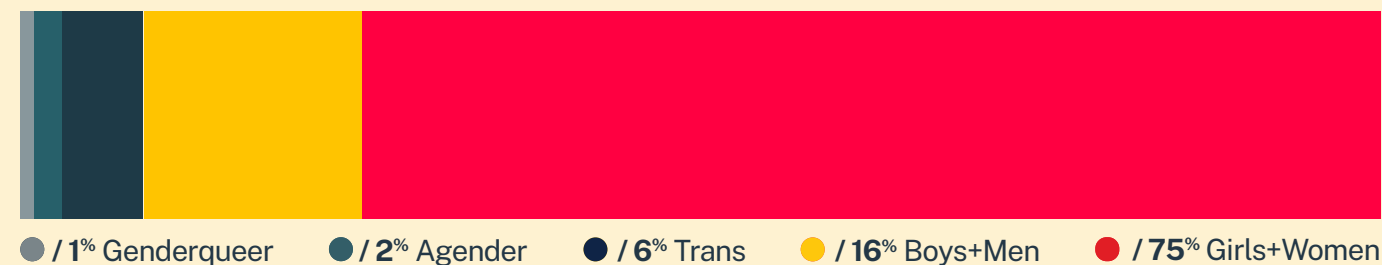

CRISIS TEXT LINE |

32,419
Conversations

18,540
Texters in Crisis

59%
Shared Something for First Time

334
Suicide De-escalations

141
Active Rescues

Issues

Age

Race/Ethnicity

Sexual Orientation

Gender

* State was estimated using area codes, which is approximately 70% accurate based on historical data. All demographic data is based on the voluntary post-conversation survey that approximately 21% of texters complete. Please note that the total percentages in the race, gender, and sexuality charts will not add up to a 100% because texters might identify with multiple identities.