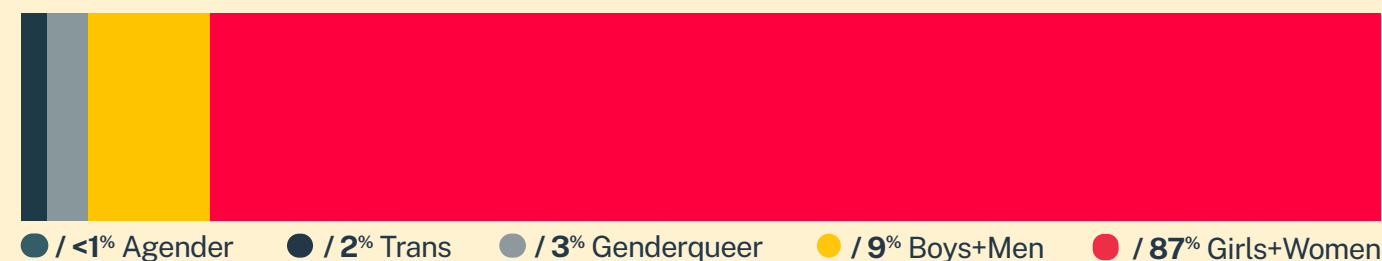

Middle Eastern/North African/ Arab Texters

2022 Mental Health Insights*

1,005
Conversations

385
Texters in
Crisis

62%
Shared Something
for First Time

Issues

Age

Race/Ethnicity

Sexual Orientation

Gender

* Only includes those who responded to our voluntary post-conversation survey in 2022 and identified as Middle Eastern/North African/Arab. On average, approximately 21% of our texters overall complete this survey. Please note that the total percentages in the race, gender, and sexuality charts will not add up to a 100% because texters might identify with multiple identities.