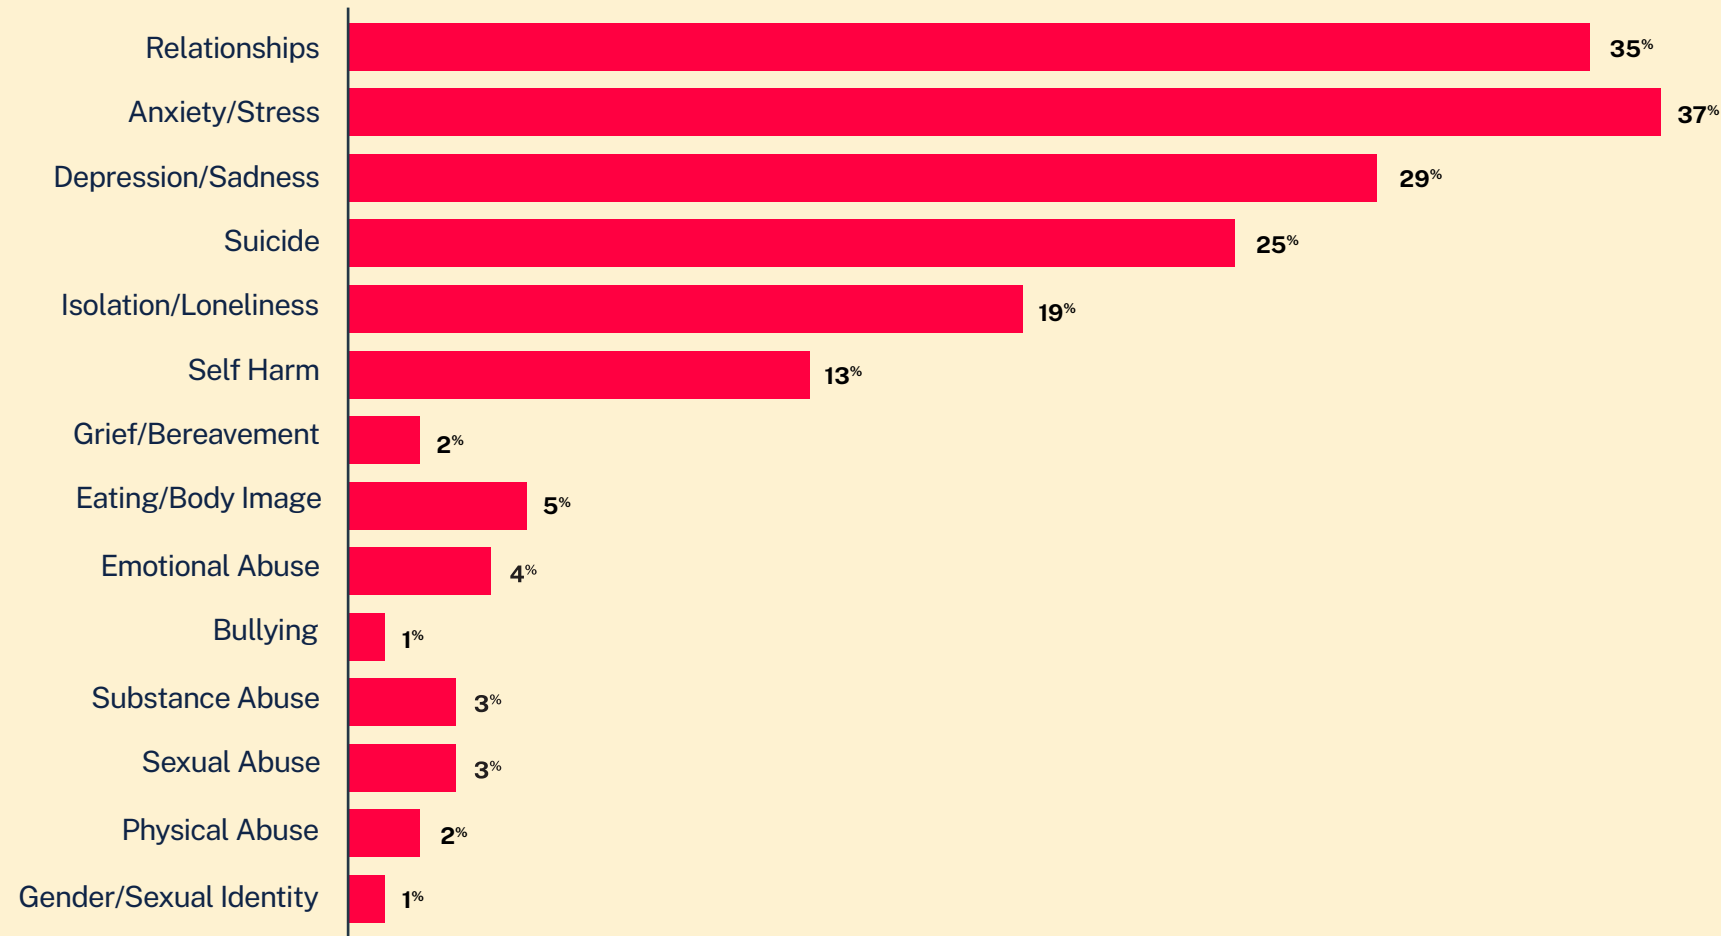

Middle Eastern/North African/ Arab Texters

2022 Mental Health Insights*

1,005
Conversations

385
Texters in
Crisis

62%
Shared Something
for First Time

Issues

Age

Race/Ethnicity

Sexual Orientation

Gender

* Only includes those who responded to our voluntary post-conversation survey in 2022 and identified as Middle Eastern/North African/Arab. On average, approximately 21% of our texters overall complete this survey. Please note that the total percentages in the race, gender, and sexuality charts will not add up to a 100% because texters might identify with multiple identities.