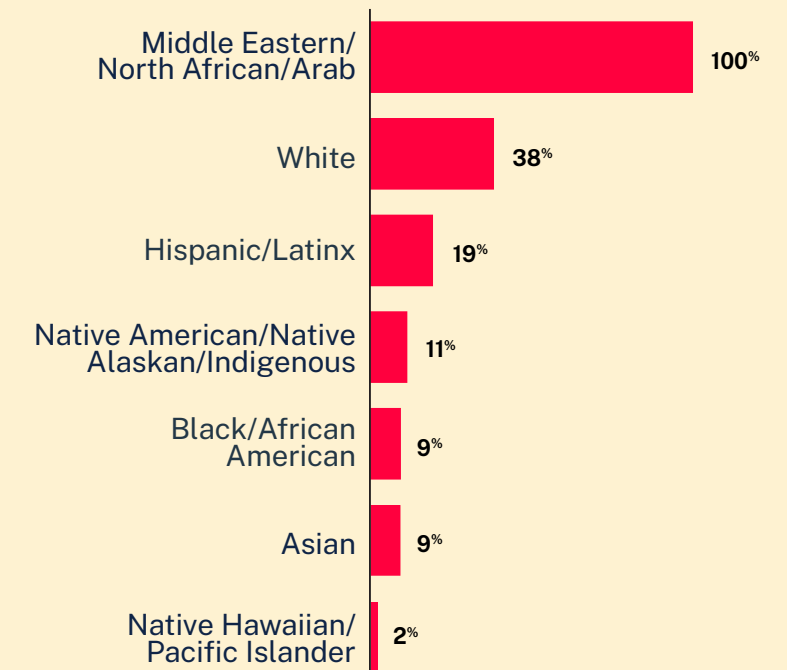

Middle Eastern/North African/ Arab Texters

2022 Mental Health Insights*

1,005
Conversations

385
Texters in
Crisis

62%
Shared Something
for First Time

Issues

Age

Race/Ethnicity

Sexual Orientation

Gender

* Only includes those who responded to our voluntary post-conversation survey in 2022 and identified as Middle Eastern/North African/Arab. On average, approximately 21% of our texters overall complete this survey. Please note that the total percentages in the race, gender, and sexuality charts will not add up to a 100% because texters might identify with multiple identities.