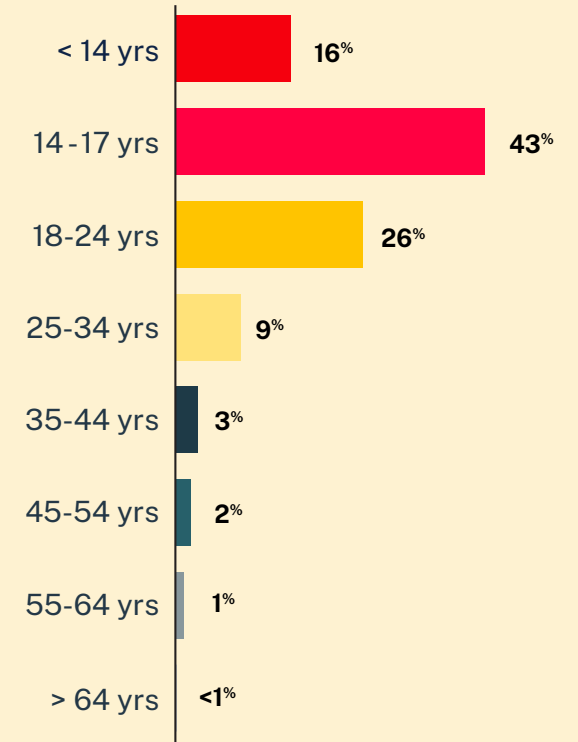

Middle Eastern/North African/ Arab Texters

2022 Mental Health Insights*

1,005
Conversations

385
Texters in
Crisis

62%
Shared Something
for First Time

Issues

Age

Race/Ethnicity

Sexual Orientation

Gender

* Only includes those who responded to our voluntary post-conversation survey in 2022 and identified as Middle Eastern/North African/Arab. On average, approximately 21% of our texters overall complete this survey. Please note that the total percentages in the race, gender, and sexuality charts will not add up to a 100% because texters might identify with multiple identities.