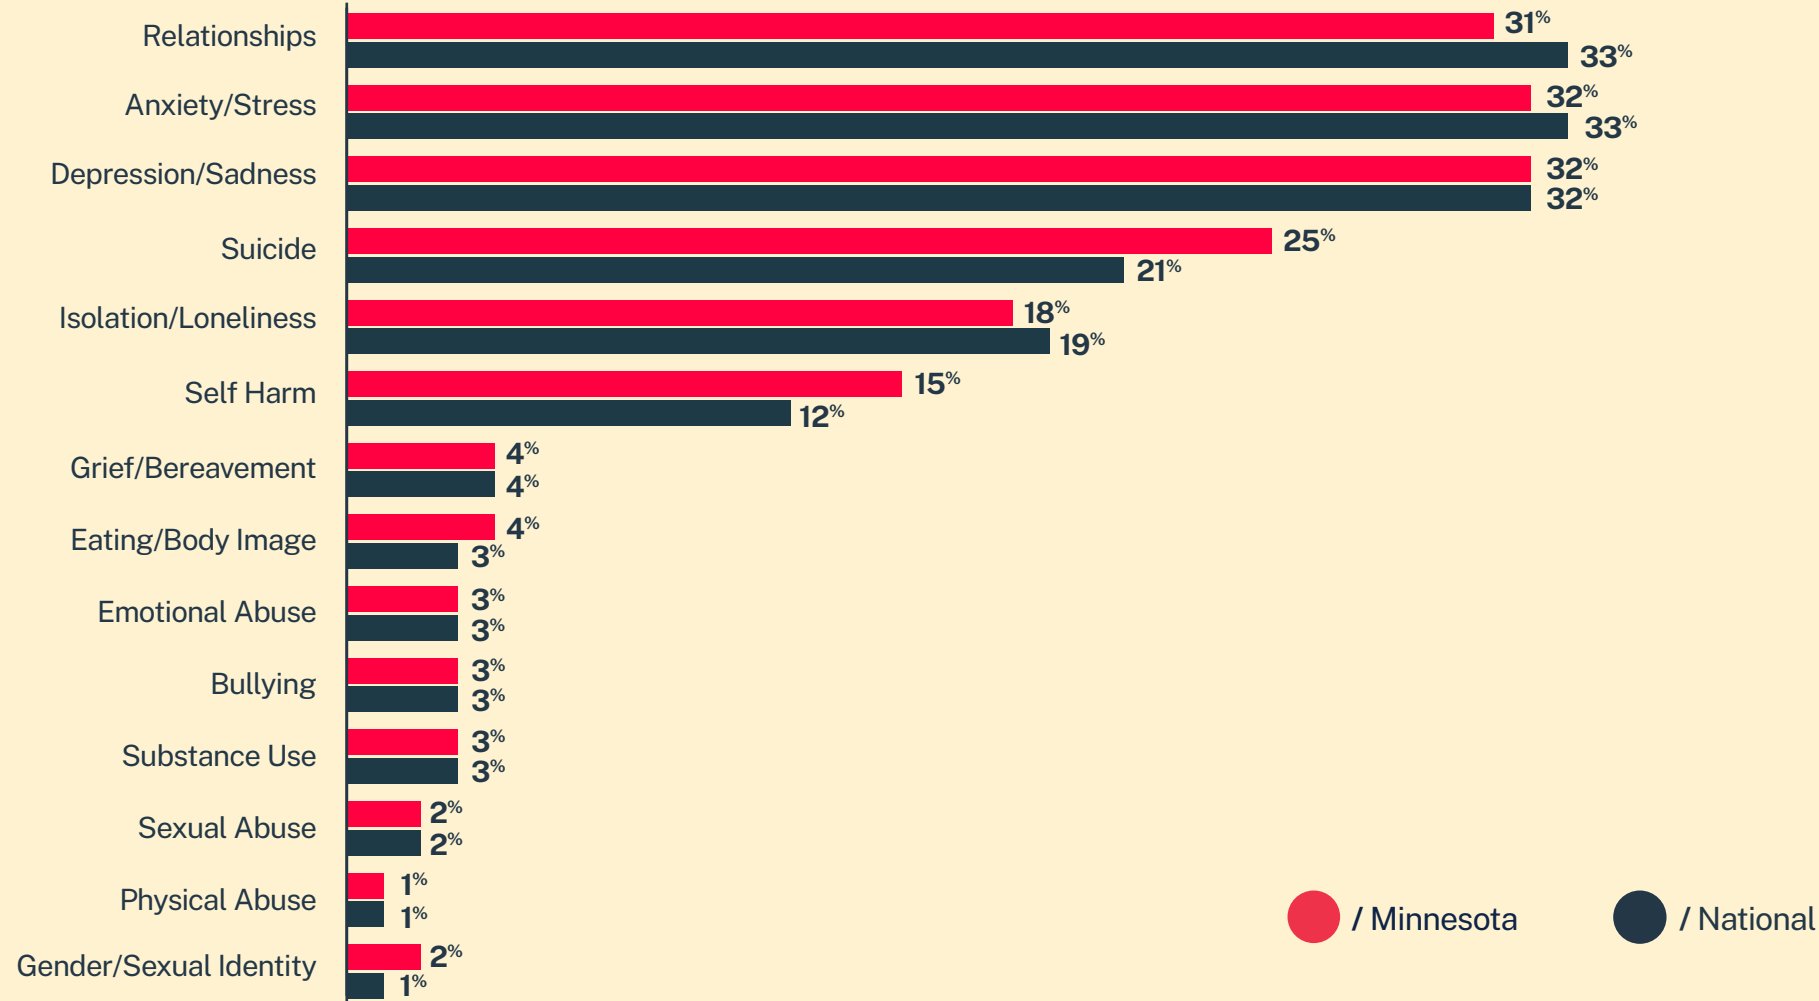

# Minnesota\*

**22,553**  
Conversations

**12,227**  
Texters in  
Crisis

**59%**  
Shared Something  
for First Time

**332**  
Suicide  
De-escalations

**110**  
Active  
Rescues

## Issues

## Age

## Race/Ethnicity