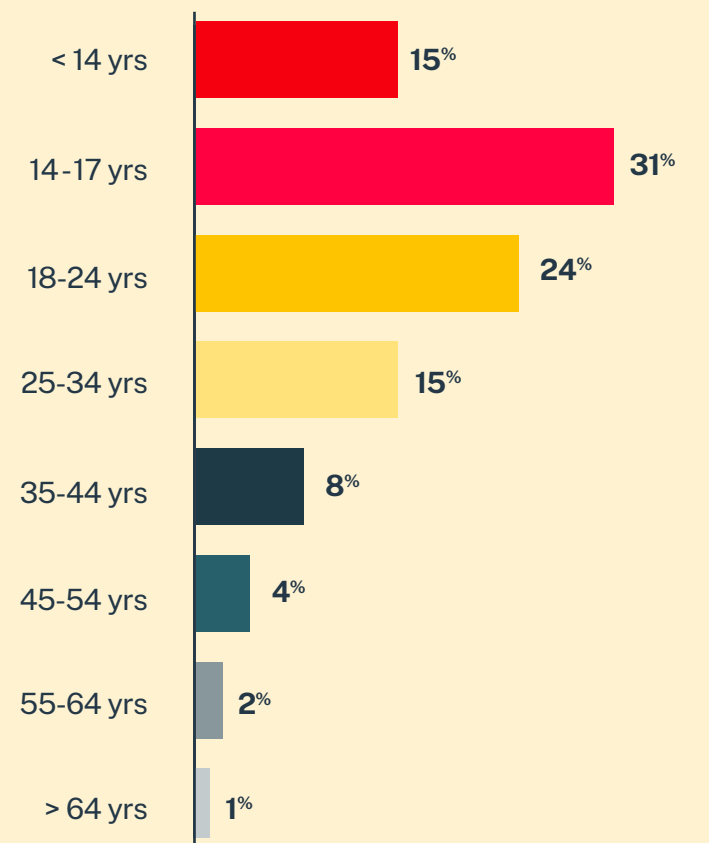

CRISIS TEXT LINE |

# Minnesota\*

**22,553**  
Conversations

**12,227**  
Texters in  
Crisis

**59%**  
Shared Something  
for First Time

**332**  
Suicide  
De-escalations

**110**  
Active  
Rescues

## Age