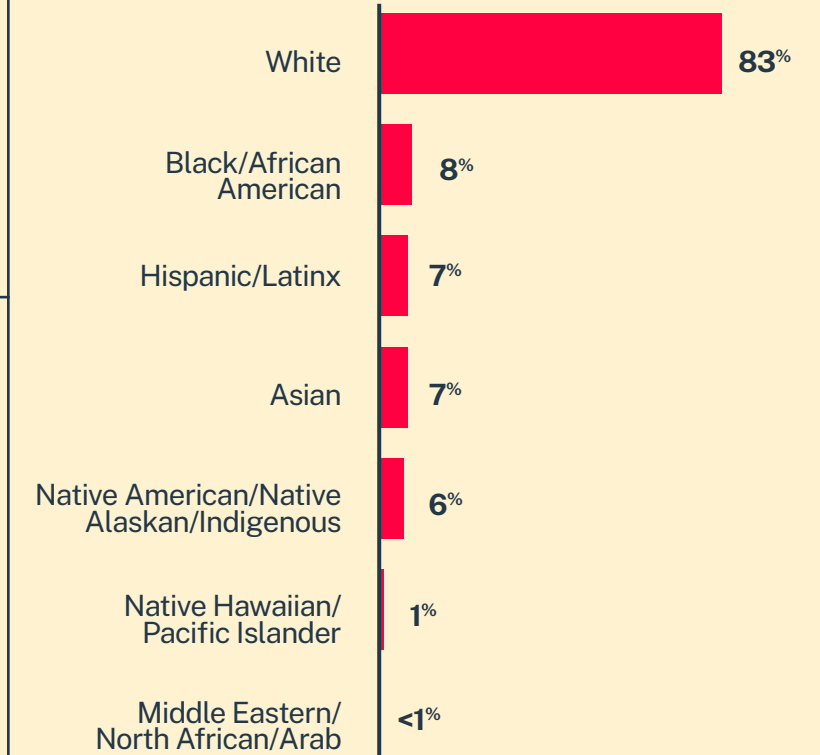

# Minnesota\*

**22,553**  
Conversations

**12,227**  
Texters in  
Crisis

**59%**  
Shared Something  
for First Time

**332**  
Suicide  
De-escalations

**110**  
Active  
Rescues

## Issues

## Age

## Race/Ethnicity