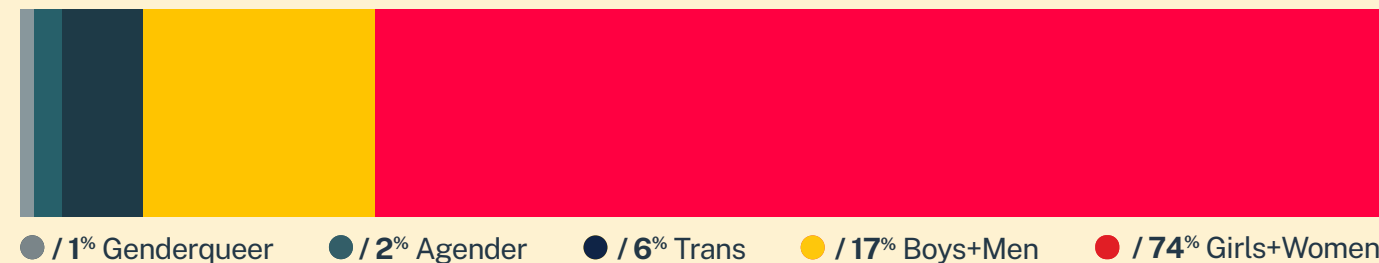

CRISIS TEXT LINE |

Missouri*

21,265
Conversations

12,133
Texters in Crisis

61%
Shared Something for First Time

214
Suicide De-escalations

132
Active Rescues

Issues

Age

Race/Ethnicity

Sexual Orientation

Gender

* State was estimated using area codes, which is approximately 70% accurate based on historical data. All demographic data is based on the voluntary post-conversation survey that approximately 21% of texters complete. Please note that the total percentages in the race, gender, and sexuality charts will not add up to a 100% because texters might identify with multiple identities.