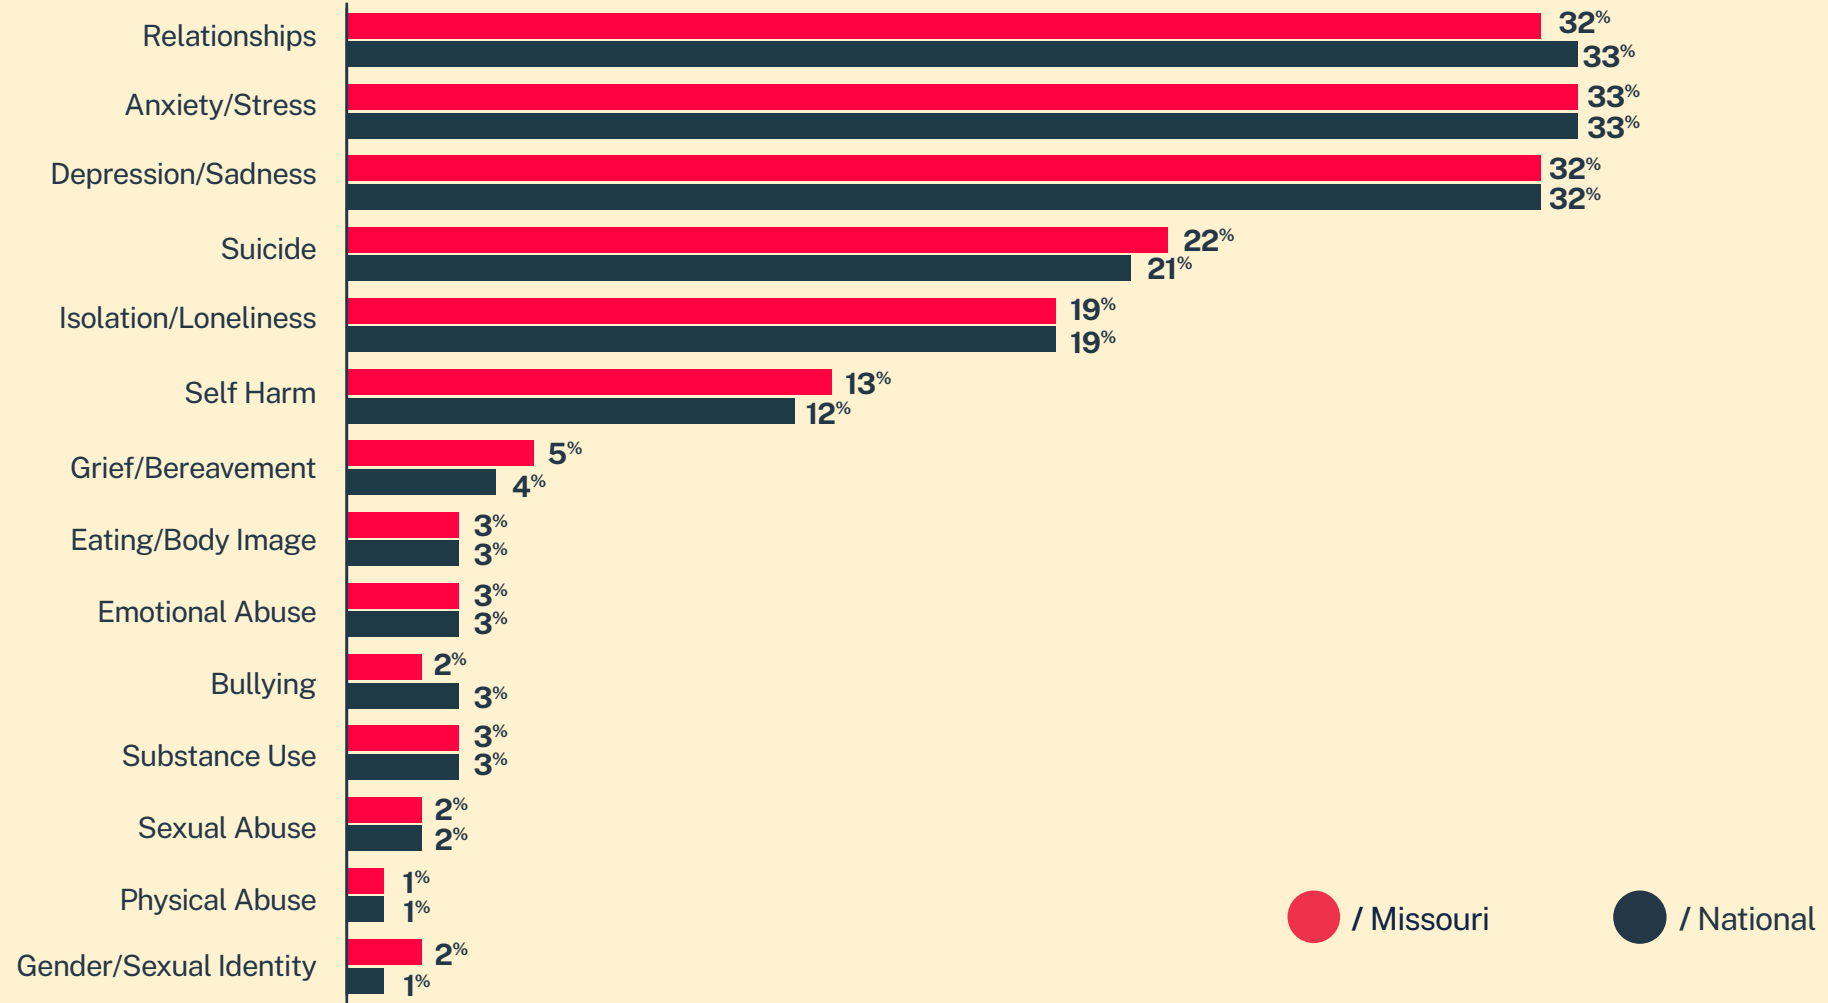

CRISIS TEXT LINE |

Missouri*

21,265
Conversations

12,133
Texters in Crisis

61%
Shared Something for First Time

214
Suicide De-escalations

132
Active Rescues

Issues

Age

Race/Ethnicity

Sexual Orientation

Gender

* State was estimated using area codes, which is approximately 70% accurate based on historical data. All demographic data is based on the voluntary post-conversation survey that approximately 21% of texters complete. Please note that the total percentages in the race, gender, and sexuality charts will not add up to a 100% because texters might identify with multiple identities.