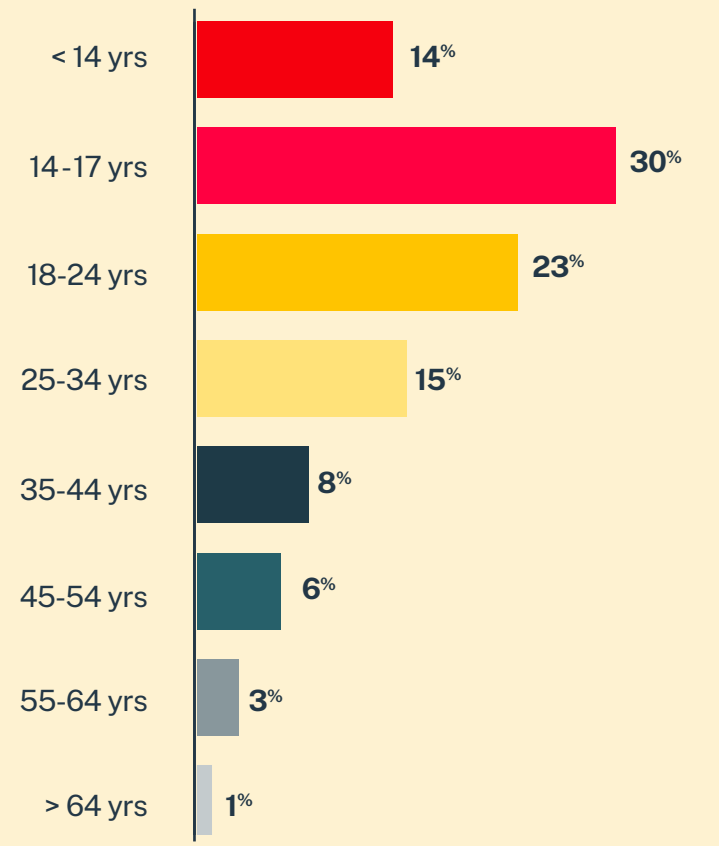

CRISIS TEXT LINE |

Missouri*

21,265
Conversations

12,133
Texters in Crisis

61%
Shared Something for First Time

214
Suicide De-escalations

132
Active Rescues

Issues

Age

Race/Ethnicity

Sexual Orientation

Gender

* State was estimated using area codes, which is approximately 70% accurate based on historical data. All demographic data is based on the voluntary post-conversation survey that approximately 21% of texters complete. Please note that the total percentages in the race, gender, and sexuality charts will not add up to a 100% because texters might identify with multiple identities.