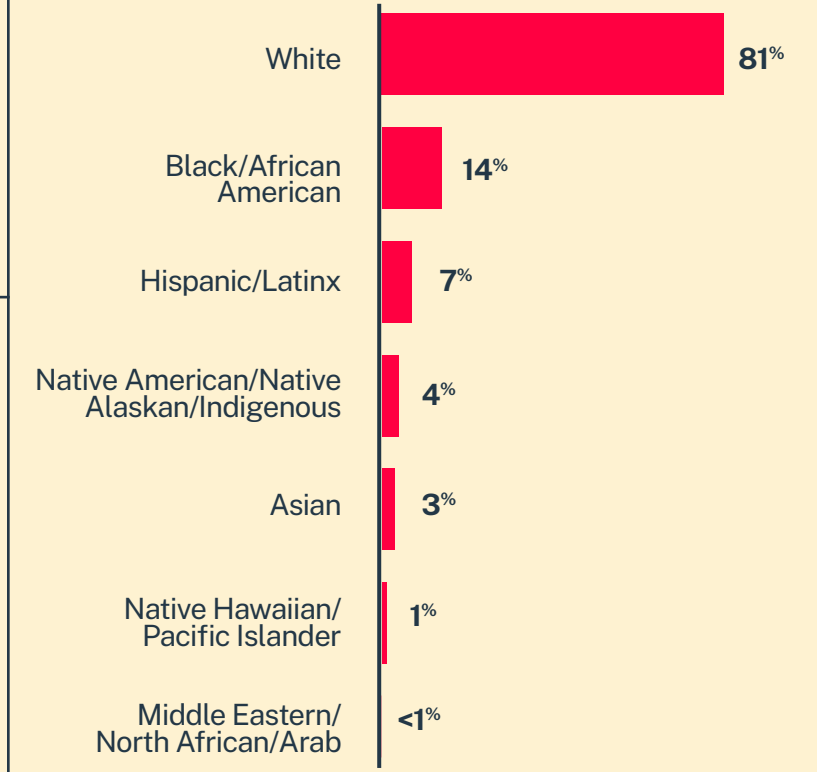

CRISIS TEXT LINE |

Missouri*

21,265
Conversations

12,133
Texters in Crisis

61%
Shared Something for First Time

214
Suicide De-escalations

132
Active Rescues

Issues

Age

Race/Ethnicity

Sexual Orientation

Gender

* State was estimated using area codes, which is approximately 70% accurate based on historical data. All demographic data is based on the voluntary post-conversation survey that approximately 21% of texters complete. Please note that the total percentages in the race, gender, and sexuality charts will not add up to a 100% because texters might identify with multiple identities.