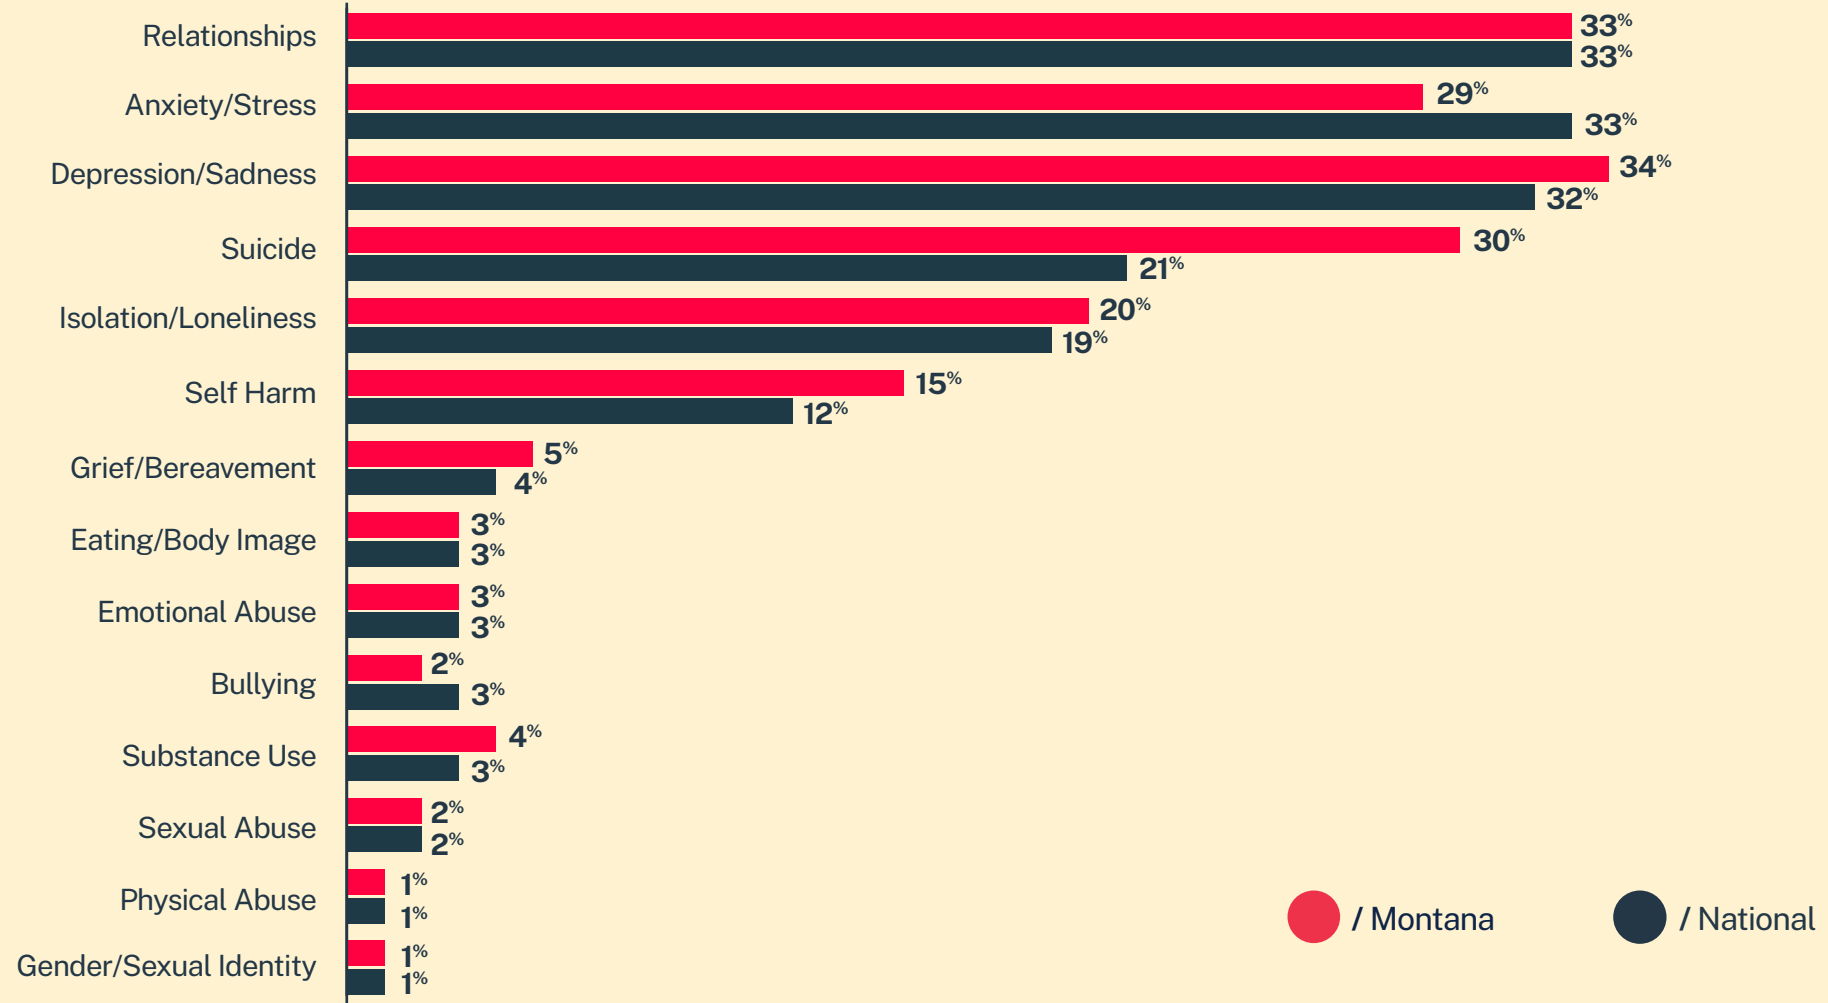

CRISIS TEXT LINE |

Montana\*

**3,797**  
Conversations

**2,154**  
Texters in  
Crisis

**58%**  
Shared Something  
for First Time

**55**  
Suicide  
De-escalations

**21**  
Active  
Rescues

### Issues

### Age

### Race/Ethnicity