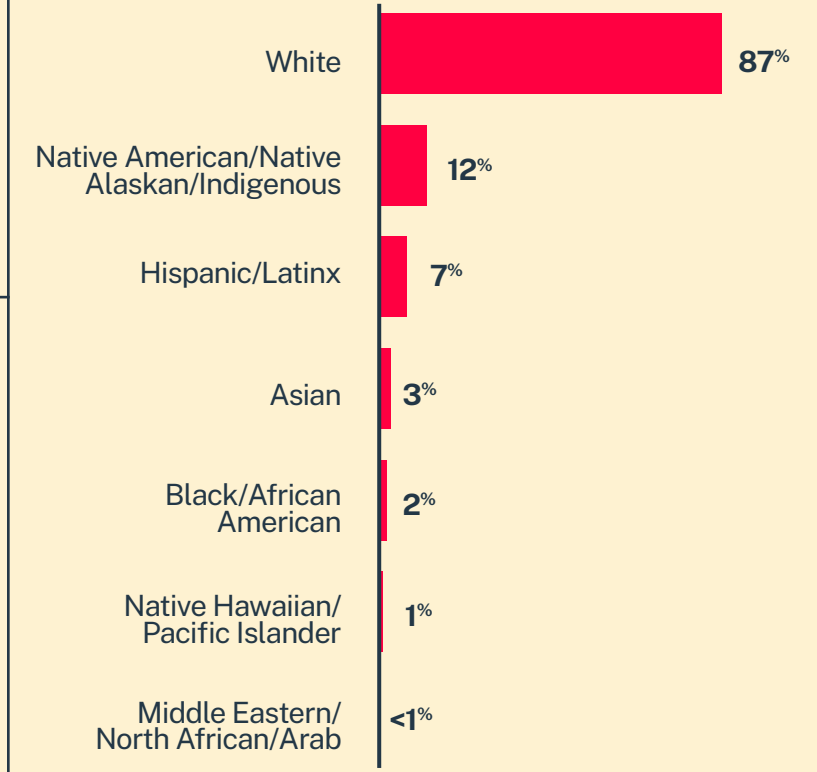

CRISIS TEXT LINE |

Montana\*

**3,797**  
Conversations

**2,154**  
Texters in  
Crisis

**58%**  
Shared Something  
for First Time

**55**  
Suicide  
De-escalations

**21**  
Active  
Rescues

### Issues

### Age

### Race/Ethnicity