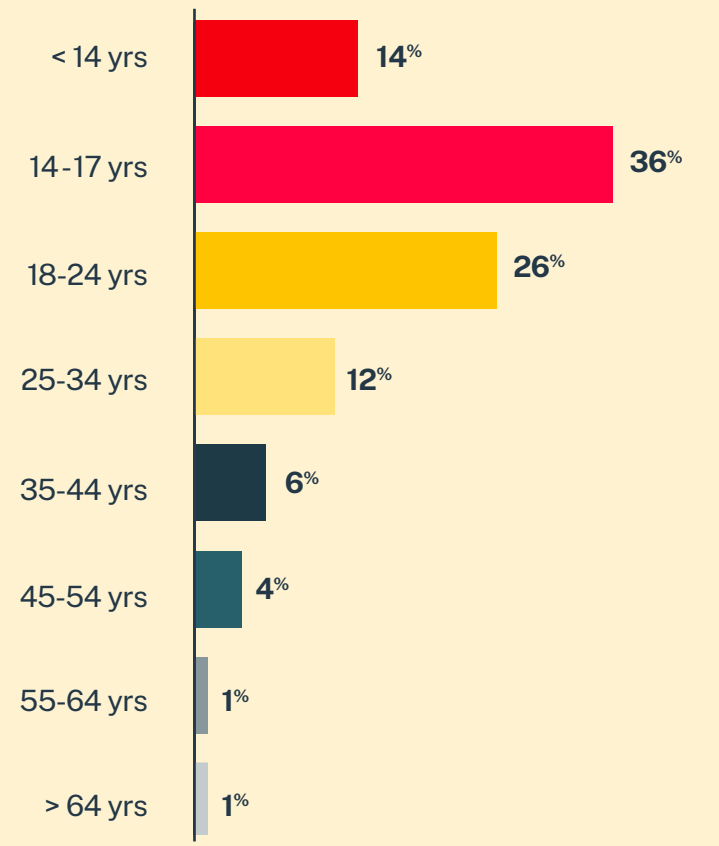

CRISIS TEXT LINE |

Montana\*

**3,797**  
Conversations

**2,154**  
Texters in  
Crisis

**58%**  
Shared Something  
for First Time

**55**  
Suicide  
De-escalations

**21**  
Active  
Rescues

### Issues

### Age