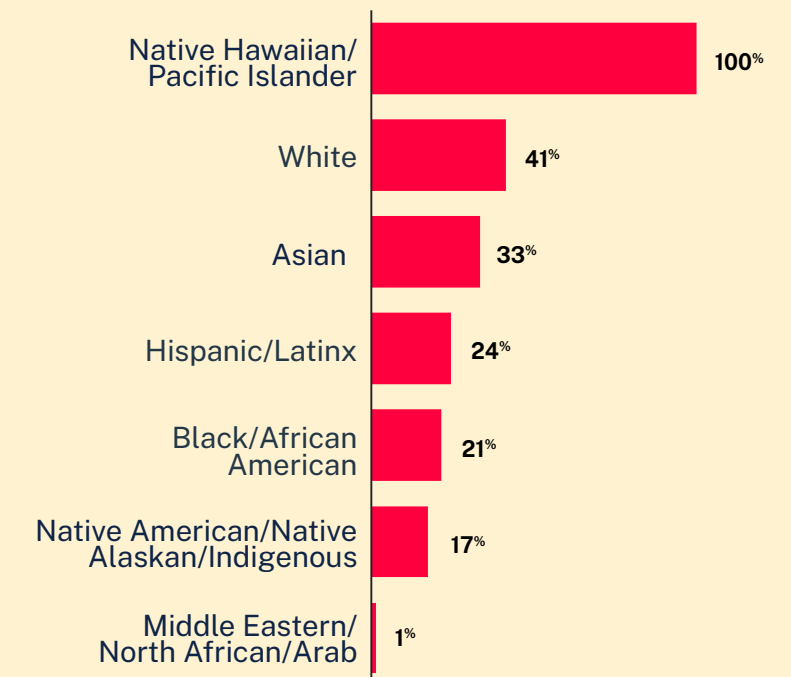

Native Hawaiian/Pacific Islander Texters

2022 Mental Health Insights*

2,633
Conversations

942
Texters in Crisis

66%
Shared Something for First Time

Issues

Age

Race/Ethnicity

Sexual Orientation

Gender

* Only includes those who responded to our voluntary post-conversation survey in 2022 and identified as Native Hawaiian/Pacific Islander. On average, approximately 21% of our texters overall complete this survey. Please note that the total percentages in the race, gender, and sexuality charts will not add up to a 100% because texters might identify with multiple identities.