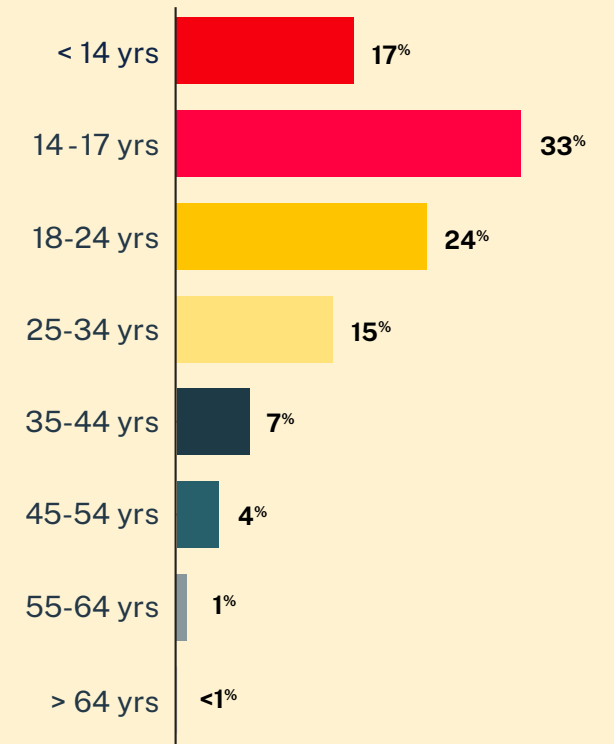

Native Hawaiian/Pacific Islander Texters

2022 Mental Health Insights*

2,633
Conversations

942
Texters in Crisis

66%
Shared Something for First Time

Issues

Age

Race/Ethnicity

Sexual Orientation

Gender

* Only includes those who responded to our voluntary post-conversation survey in 2022 and identified as Native Hawaiian/Pacific Islander. On average, approximately 21% of our texters overall complete this survey. Please note that the total percentages in the race, gender, and sexuality charts will not add up to a 100% because texters might identify with multiple identities.