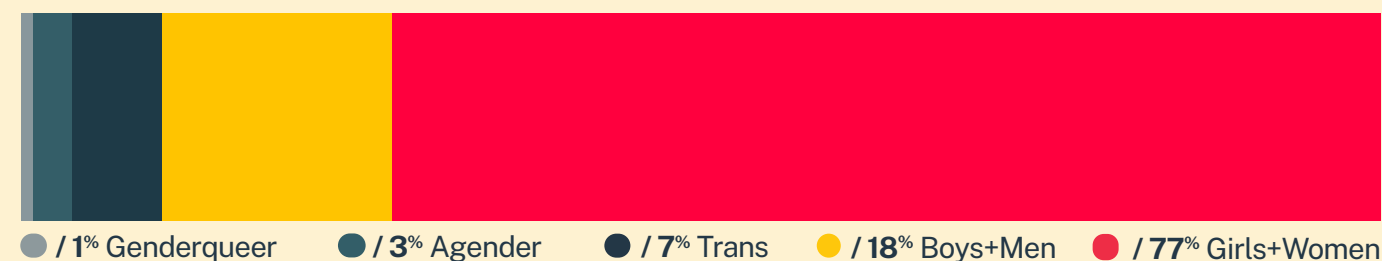

Native Hawaiian/Pacific Islander Texters

2022 Mental Health Insights*

2,633
Conversations

942
Texters in Crisis

66%
Shared Something for First Time

Issues

Age

Race/Ethnicity

Sexual Orientation

Gender

* Only includes those who responded to our voluntary post-conversation survey in 2022 and identified as Native Hawaiian/Pacific Islander. On average, approximately 21% of our texters overall complete this survey. Please note that the total percentages in the race, gender, and sexuality charts will not add up to a 100% because texters might identify with multiple identities.