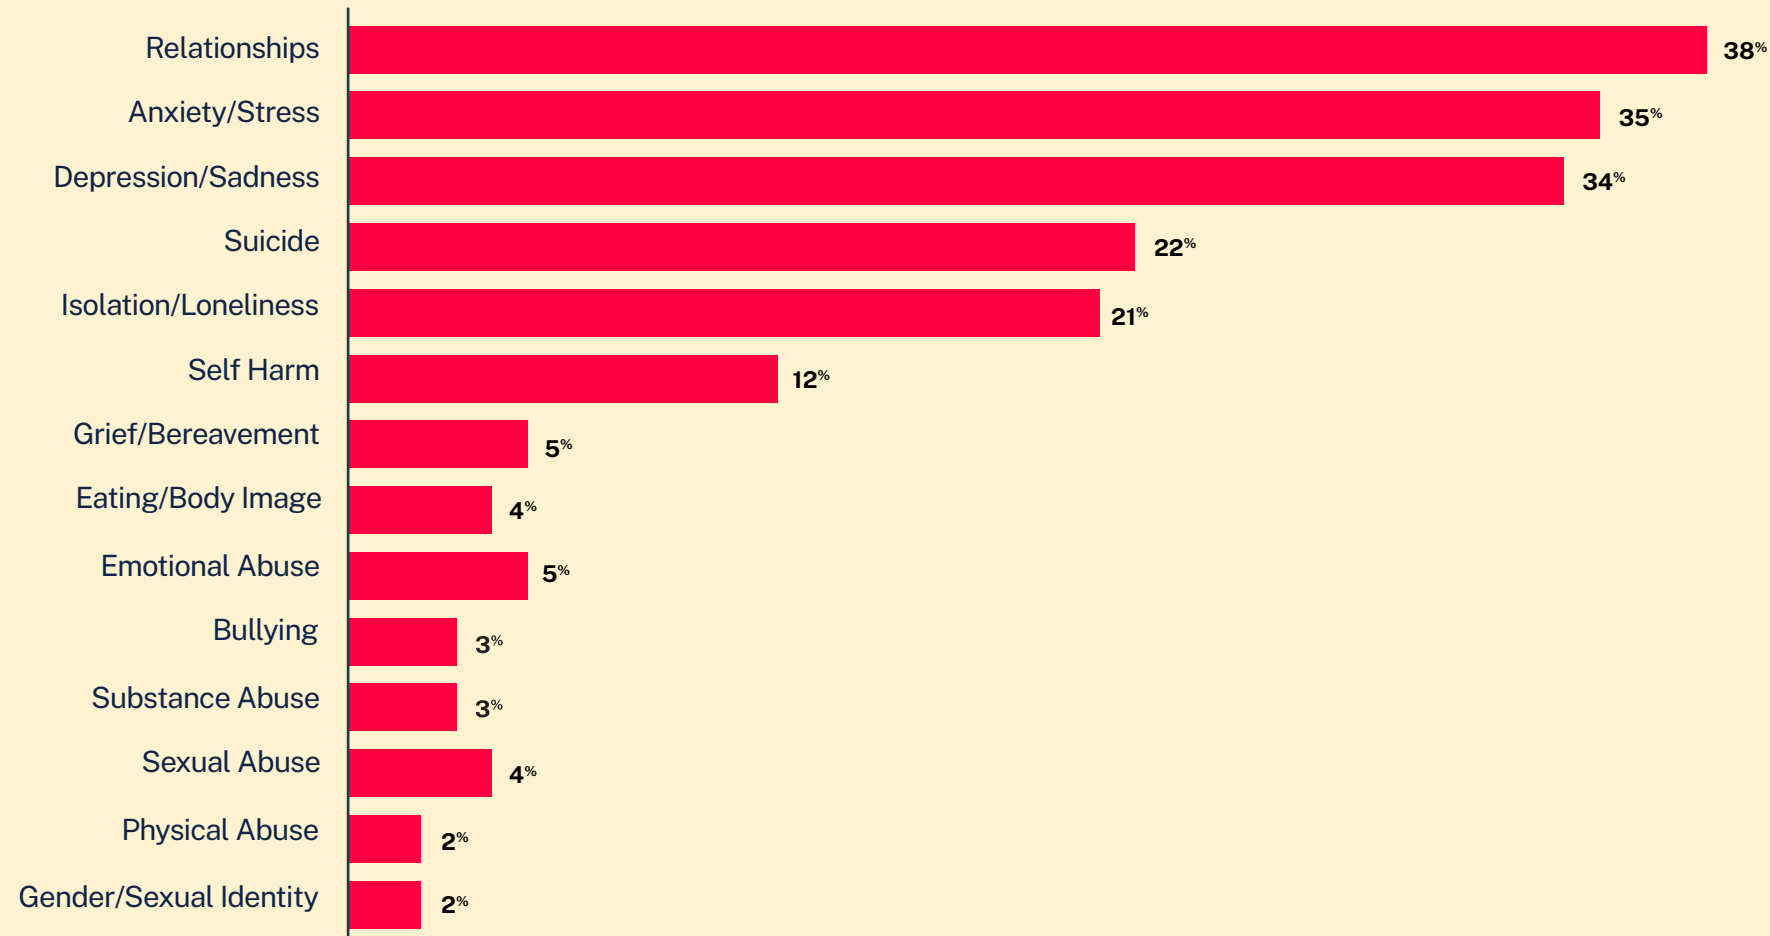

Native Hawaiian/Pacific Islander Texters

2022 Mental Health Insights*

2,633
Conversations

942
Texters in Crisis

66%
Shared Something for First Time

Issues

Age

Race/Ethnicity

Sexual Orientation

Gender

* Only includes those who responded to our voluntary post-conversation survey in 2022 and identified as Native Hawaiian/Pacific Islander. On average, approximately 21% of our texters overall complete this survey. Please note that the total percentages in the race, gender, and sexuality charts will not add up to a 100% because texters might identify with multiple identities.