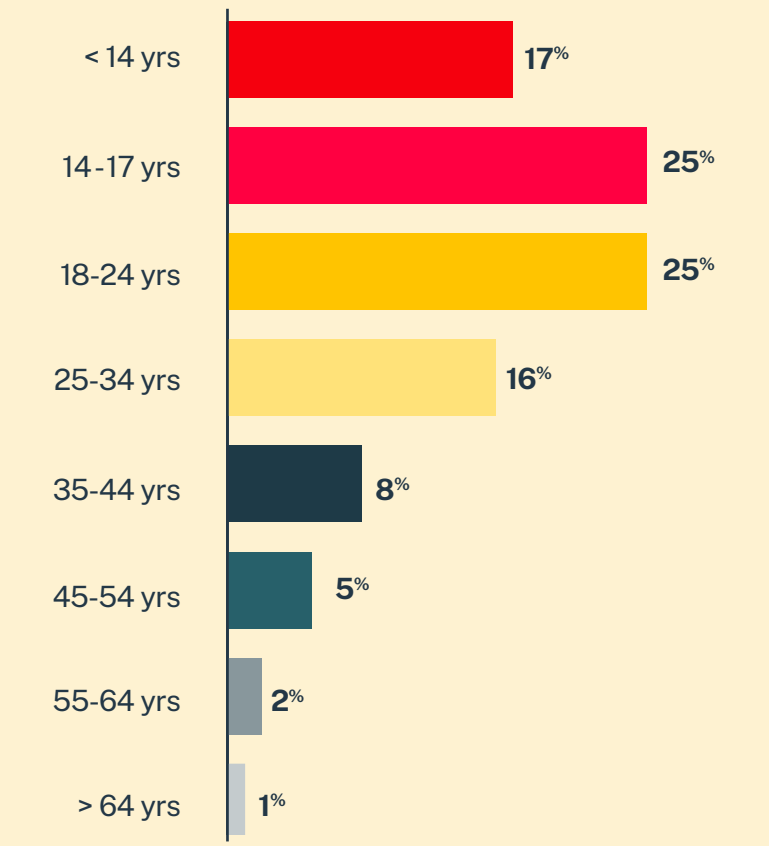

CRISIS TEXT LINE |

**5,648**  
Conversations

**3,053**  
Texters in Crisis

**60%**  
Shared Something for First Time

**89**  
Suicide De-escalations

**28**  
Active Rescues

### Issues

### Age