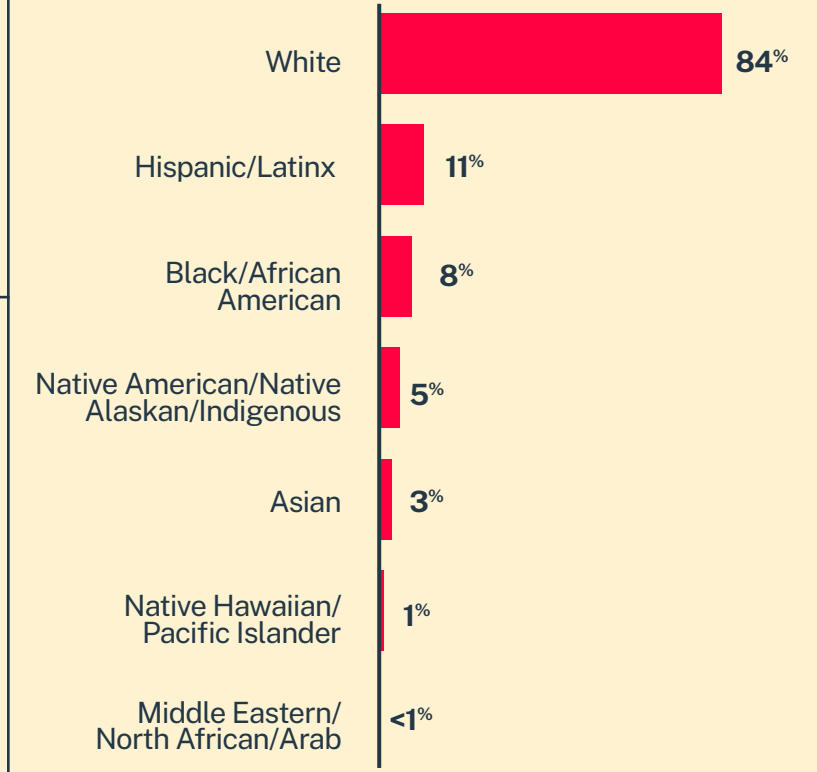

CRISIS TEXT LINE |

**5,648**  
Conversations

**3,053**  
Texters in Crisis

**60%**  
Shared Something for First Time

**89**  
Suicide De-escalations

**28**  
Active Rescues

### Issues

### Age

### Race/Ethnicity