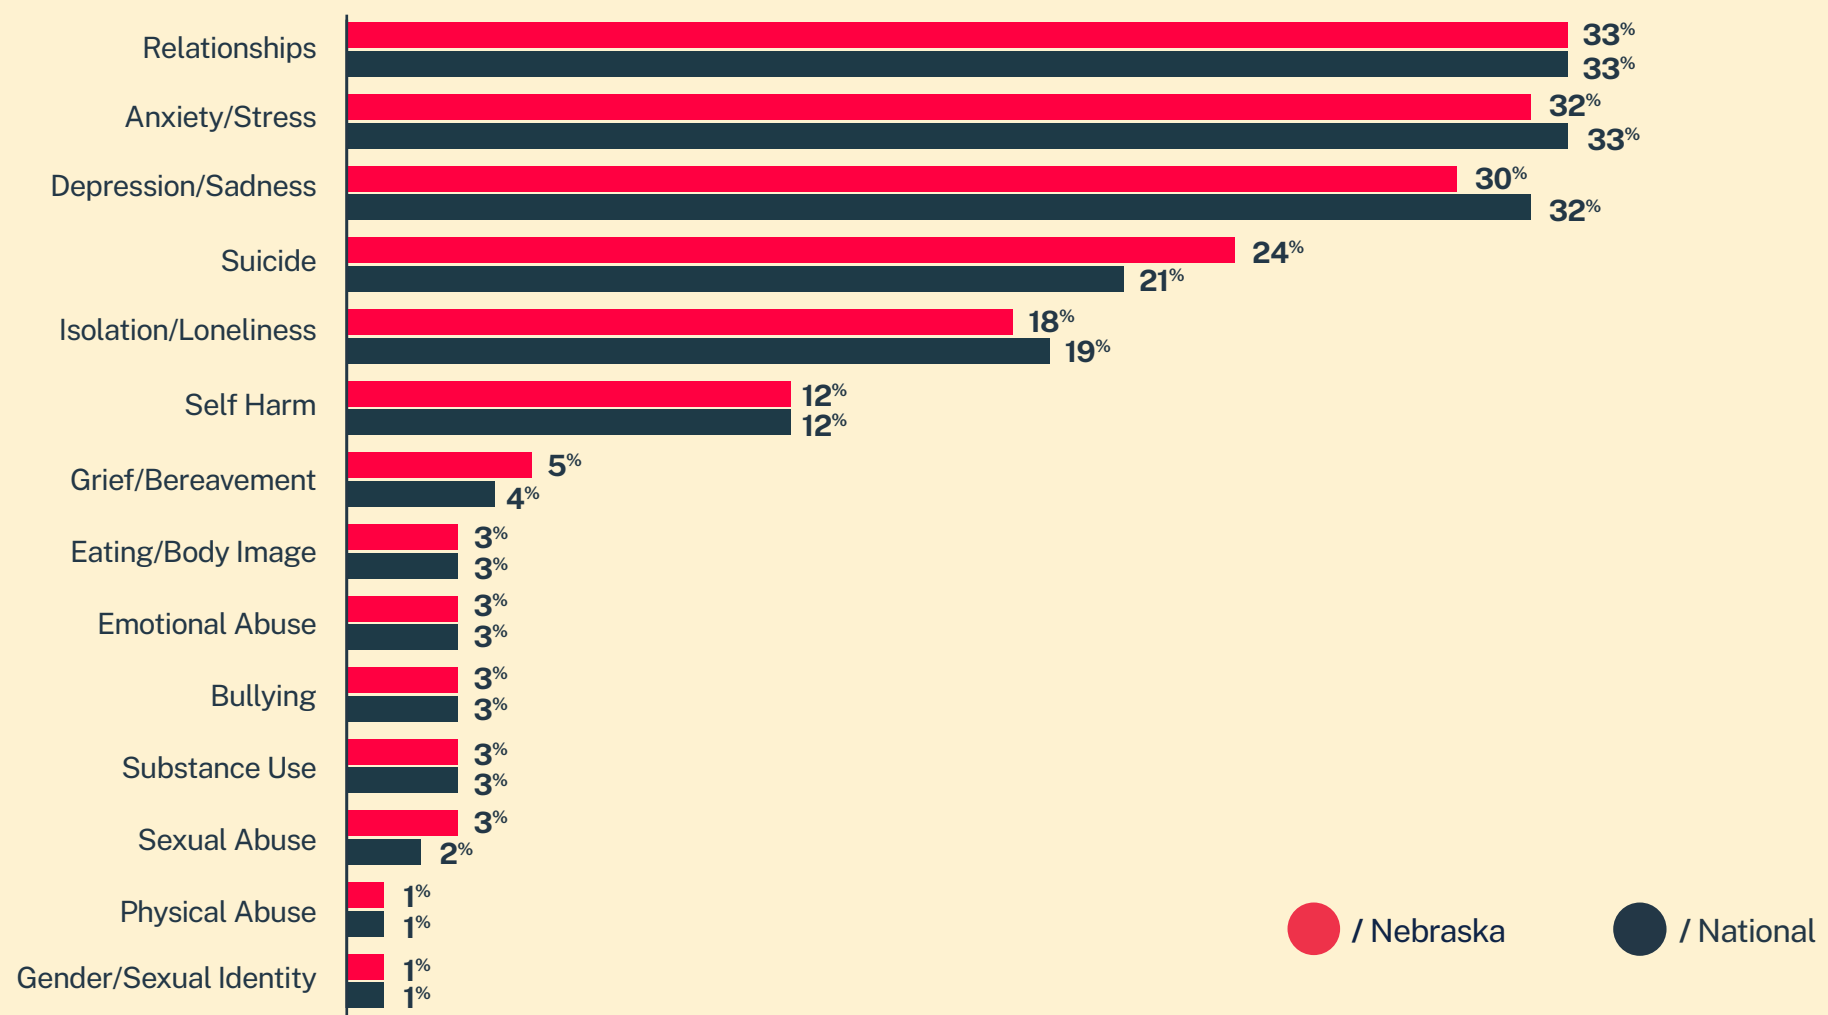

CRISIS TEXT LINE |

**5,648**  
Conversations

**3,053**  
Texters in Crisis

**60%**  
Shared Something for First Time

**89**  
Suicide De-escalations

**28**  
Active Rescues

### Issues

### Age

### Race/Ethnicity