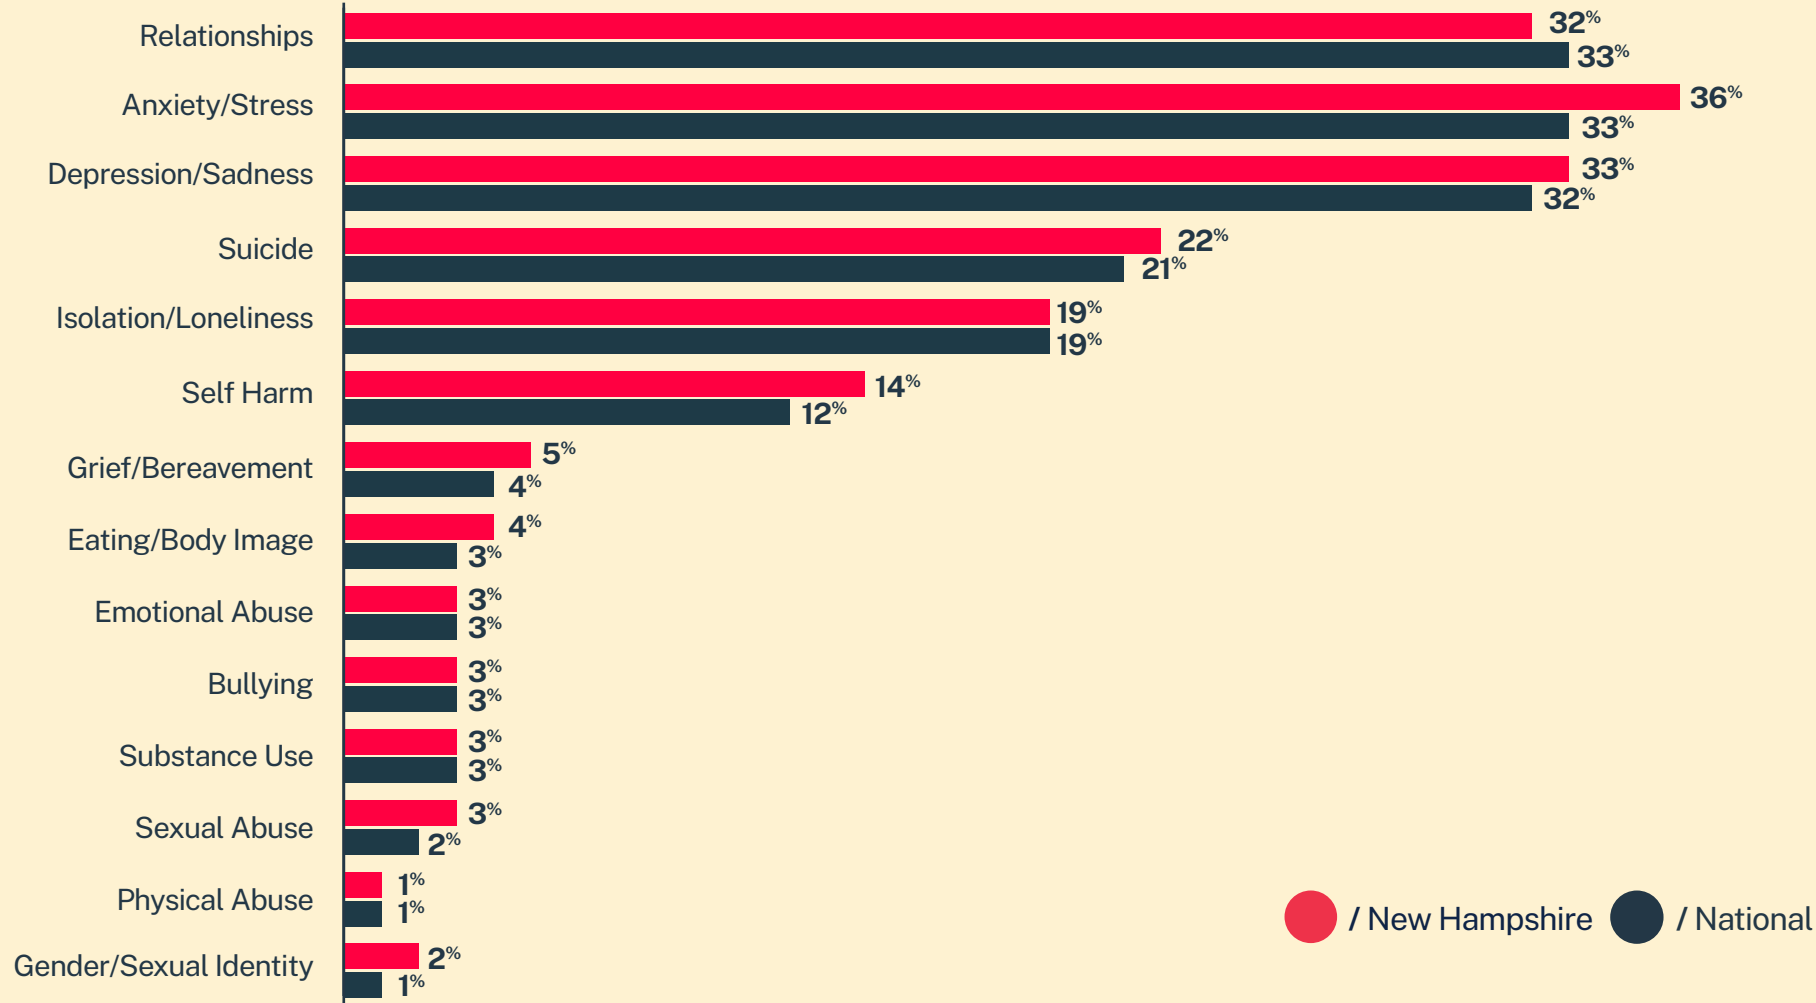

CRISIS TEXT LINE |

New Hampshire*

4,639
Conversations

2,574
Texters in Crisis

60%
Shared Something for First Time

56
Suicide De-escalations

10
Active Rescues

Issues

● / New Hampshire ● / National

Age

Sexual Orientation

Gender

Race/Ethnicity

* State was estimated using area codes, which is approximately 70% accurate based on historical data. All demographic data is based on the voluntary post-conversation survey that approximately 21% of texters complete. Please note that the total percentages in the race, gender, and sexuality charts will not add up to a 100% because texters might identify with multiple identities.