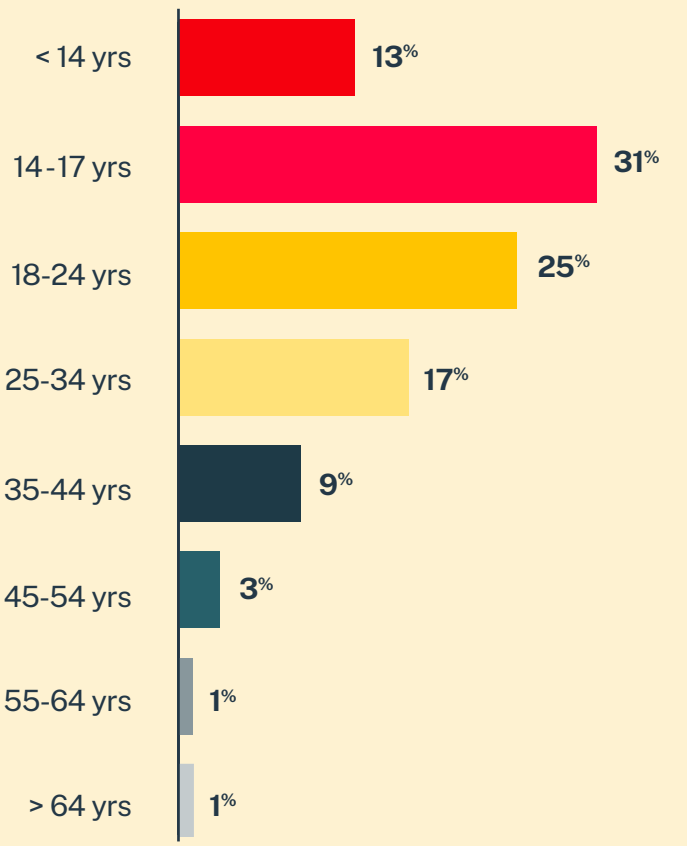

CRISIS TEXT LINE |

New Hampshire*

4,639
Conversations

2,574
Texters in Crisis

60%
Shared Something for First Time

56
Suicide De-escalations

10
Active Rescues

Issues

● / New Hampshire ● / National

Age

Sexual Orientation

Gender

Race/Ethnicity

* State was estimated using area codes, which is approximately 70% accurate based on historical data. All demographic data is based on the voluntary post-conversation survey that approximately 21% of texters complete. Please note that the total percentages in the race, gender, and sexuality charts will not add up to a 100% because texters might identify with multiple identities.