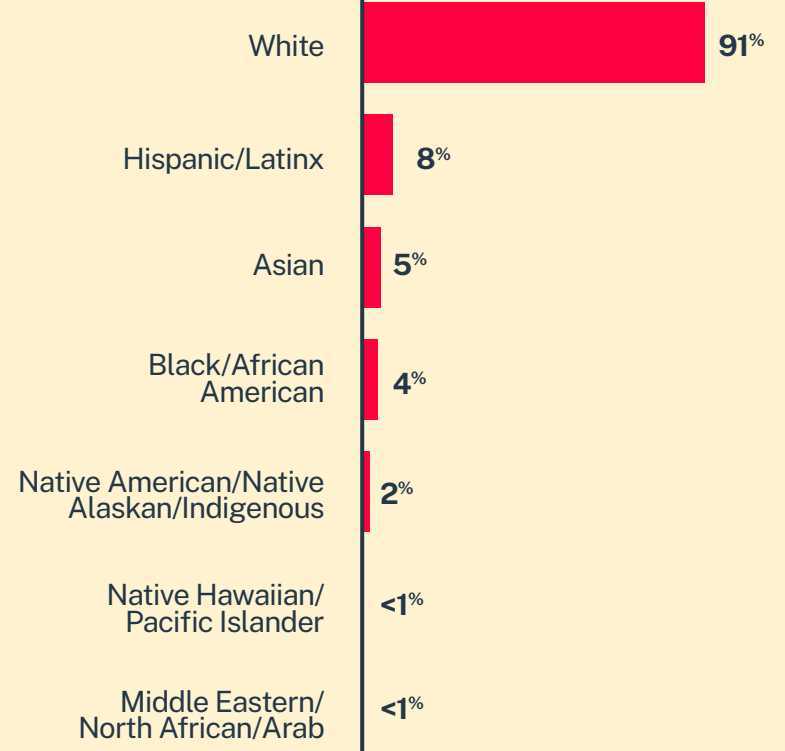

CRISIS TEXT LINE |

New Hampshire*

4,639
Conversations

2,574
Texters in Crisis

60%
Shared Something for First Time

56
Suicide De-escalations

10
Active Rescues

Issues

● / New Hampshire ● / National

Age

Sexual Orientation

Gender

Race/Ethnicity

* State was estimated using area codes, which is approximately 70% accurate based on historical data. All demographic data is based on the voluntary post-conversation survey that approximately 21% of texters complete. Please note that the total percentages in the race, gender, and sexuality charts will not add up to a 100% because texters might identify with multiple identities.