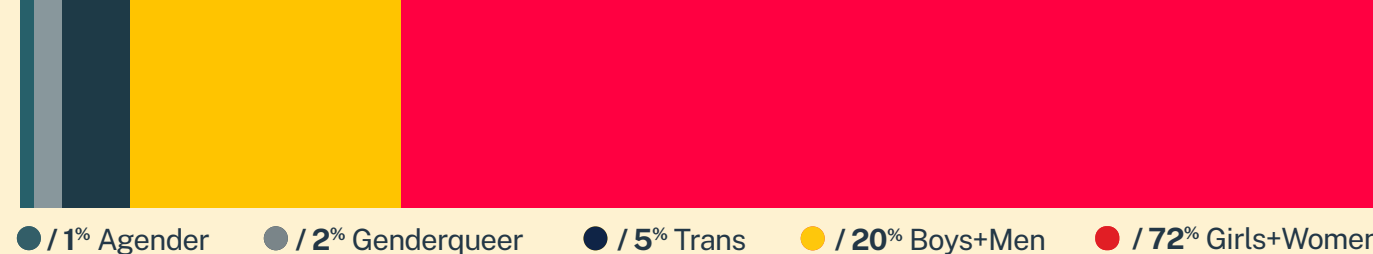

● / New Hampshire ● / National

Age

Sexual Orientation

Gender

Race/Ethnicity

* State was estimated using area codes, which is approximately 70% accurate based on historical data. All demographic data is based on the voluntary post-conversation survey that approximately 21% of texters complete. Please note that the total percentages in the race, gender, and sexuality charts will not add up to a 100% because texters might identify with multiple identities.