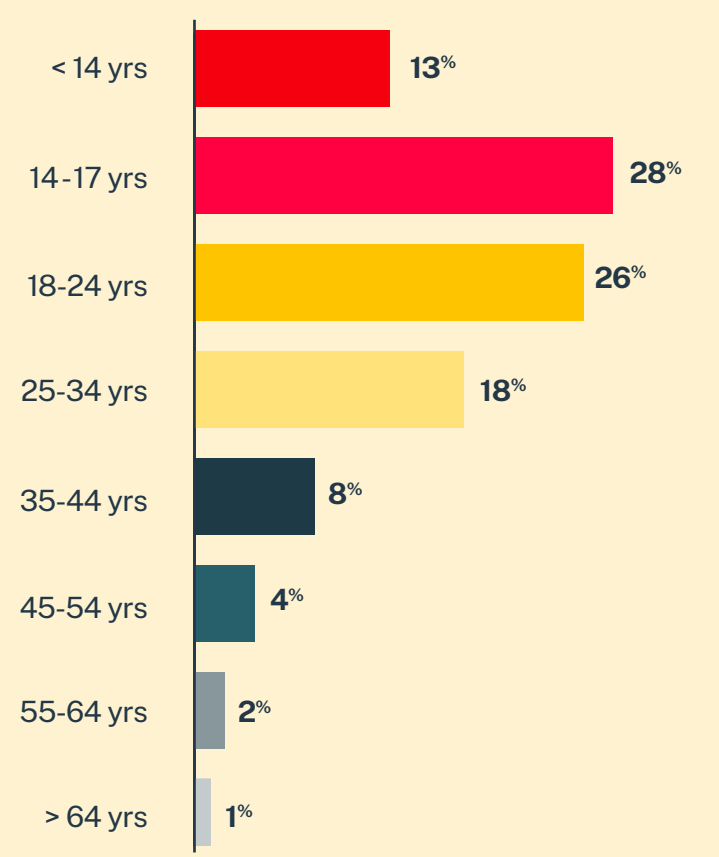

**CRISIS TEXT LINE |**

# New Jersey\*

**29,170**  
Conversations

**15,981**  
Texters in Crisis

**59%**  
Shared Something for First Time

**180**  
Suicide De-escalations

**54**  
Active Rescues

## Age