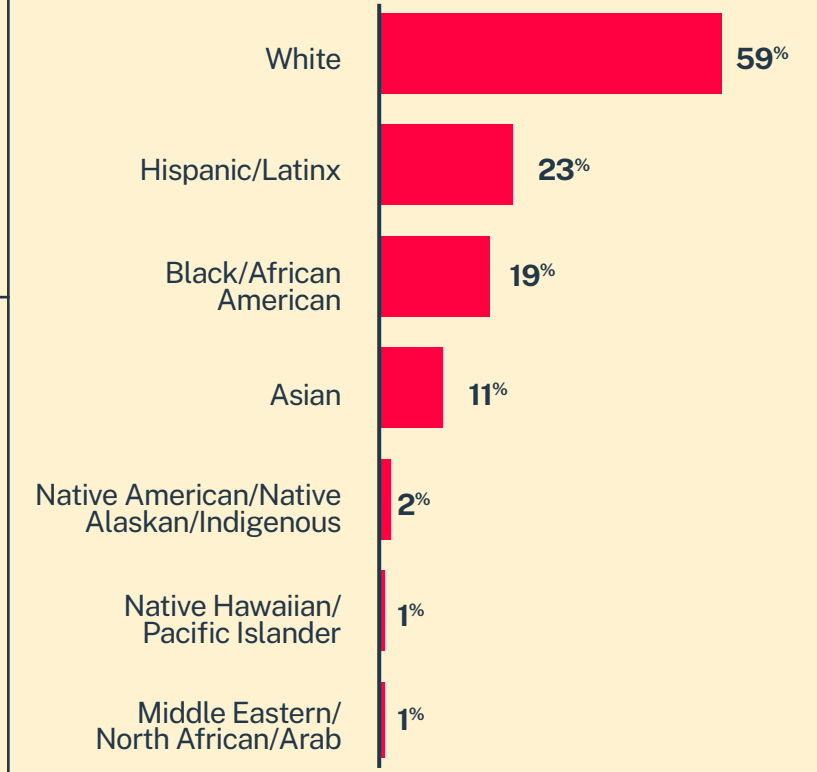

# New Jersey\*

**29,170**  
Conversations

**15,981**  
Texters in Crisis

**59%**  
Shared Something for First Time

**180**  
Suicide De-escalations

**54**  
Active Rescues

## Issues

● / New Jersey    ● / National

## Age

## Race/Ethnicity