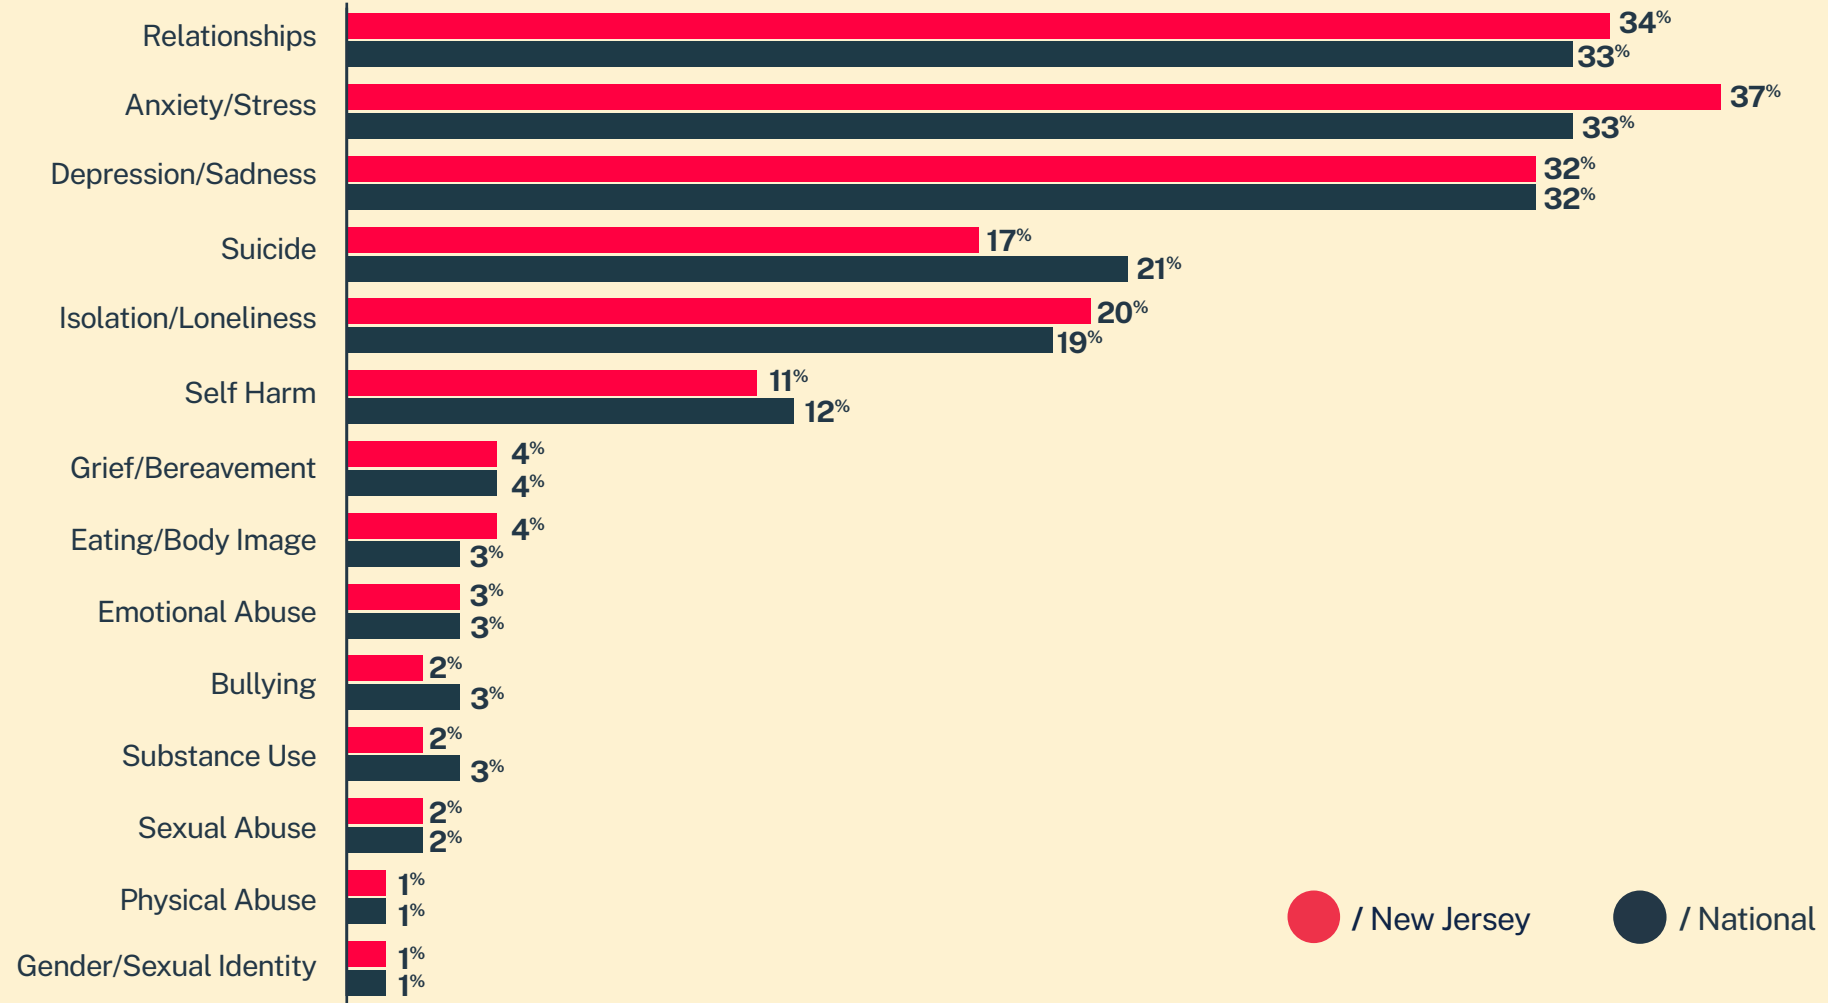

CRISIS TEXT LINE |

New Jersey*

29,170
Conversations

15,981
Texters in Crisis

59%
Shared Something for First Time

180
Suicide De-escalations

54
Active Rescues

Issues

● / New Jersey   ● / National