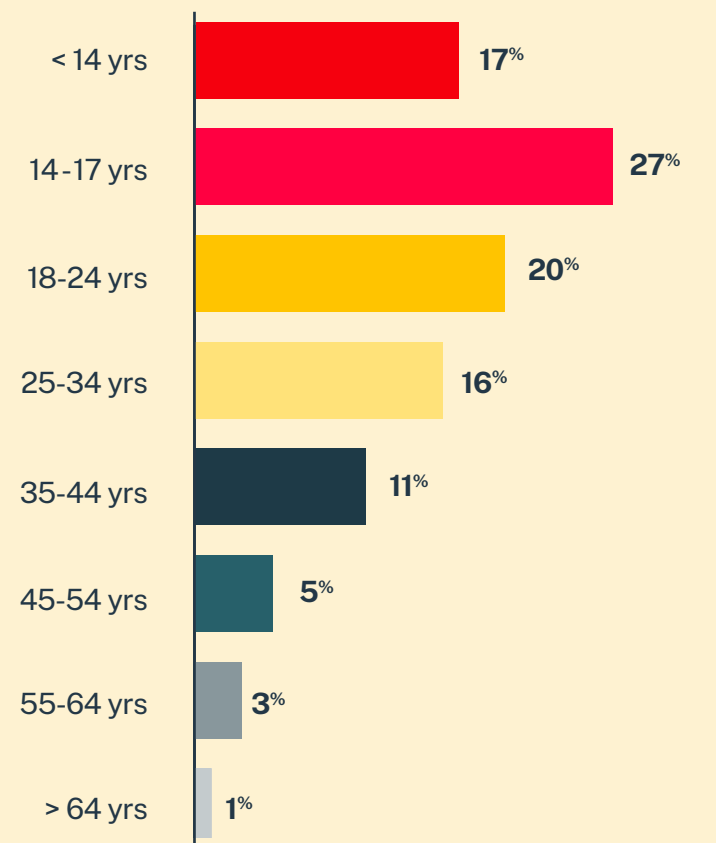

CRISIS TEXT LINE |

New Mexico*

6,515
Conversations

3,657
Texters in Crisis

63%
Shared Something for First Time

49
Suicide De-escalations

31
Active Rescues

Issues

● / New Mexico ● / National

Age

Race/Ethnicity

Sexual Orientation

Gender

* State was estimated using area codes, which is approximately 70% accurate based on historical data. All demographic data is based on the voluntary post-conversation survey that approximately 21% of texters complete. Please note that the total percentages in the race, gender, and sexuality charts will not add up to a 100% because texters might identify with multiple identities.