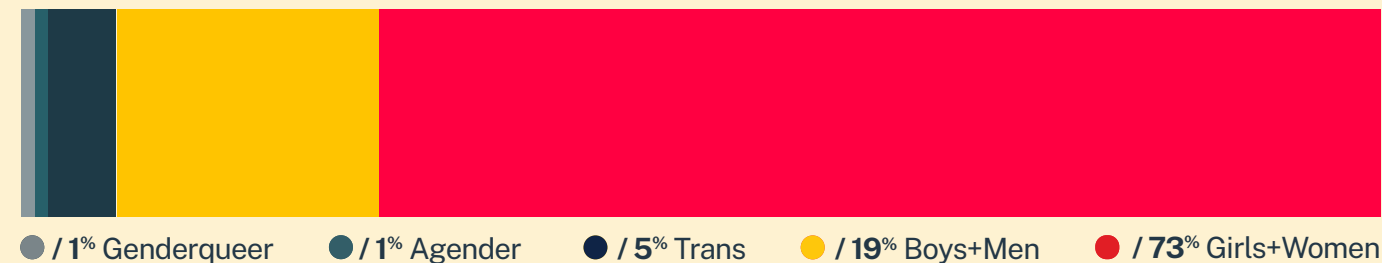

CRISIS TEXT LINE |

New Mexico*

6,515
Conversations

3,657
Texters in Crisis

63%
Shared Something for First Time

49
Suicide De-escalations

31
Active Rescues

Issues

● / New Mexico ● / National

Age

Race/Ethnicity

Sexual Orientation

Gender

* State was estimated using area codes, which is approximately 70% accurate based on historical data. All demographic data is based on the voluntary post-conversation survey that approximately 21% of texters complete. Please note that the total percentages in the race, gender, and sexuality charts will not add up to a 100% because texters might identify with multiple identities.