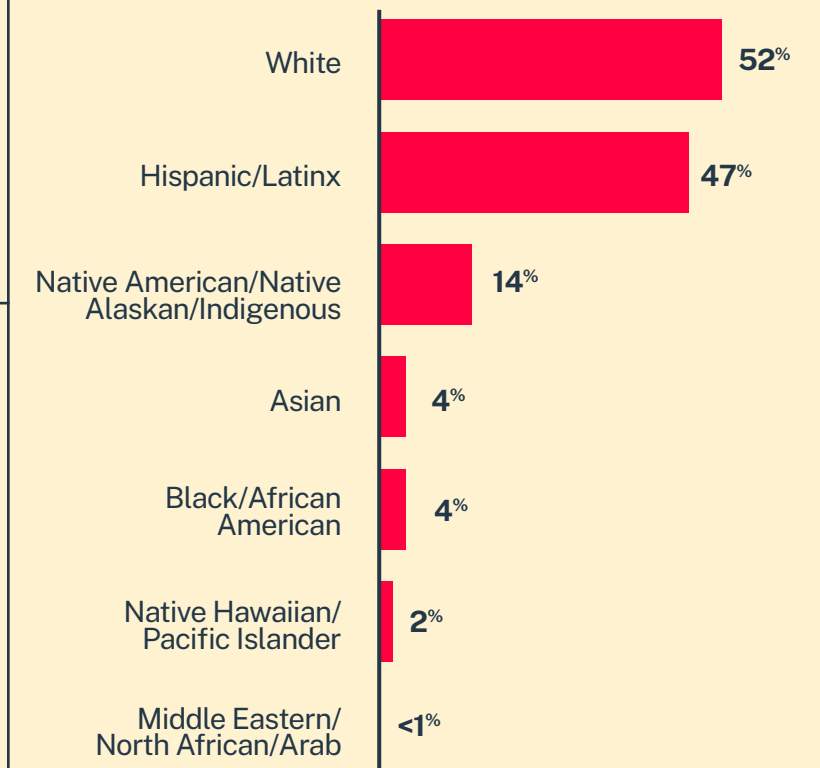

CRISIS TEXT LINE |

New Mexico*

6,515
Conversations

3,657
Texters in Crisis

63%
Shared Something for First Time

49
Suicide De-escalations

31
Active Rescues

Issues

● / New Mexico ● / National

Age

Race/Ethnicity

Sexual Orientation

Gender

* State was estimated using area codes, which is approximately 70% accurate based on historical data. All demographic data is based on the voluntary post-conversation survey that approximately 21% of texters complete. Please note that the total percentages in the race, gender, and sexuality charts will not add up to a 100% because texters might identify with multiple identities.