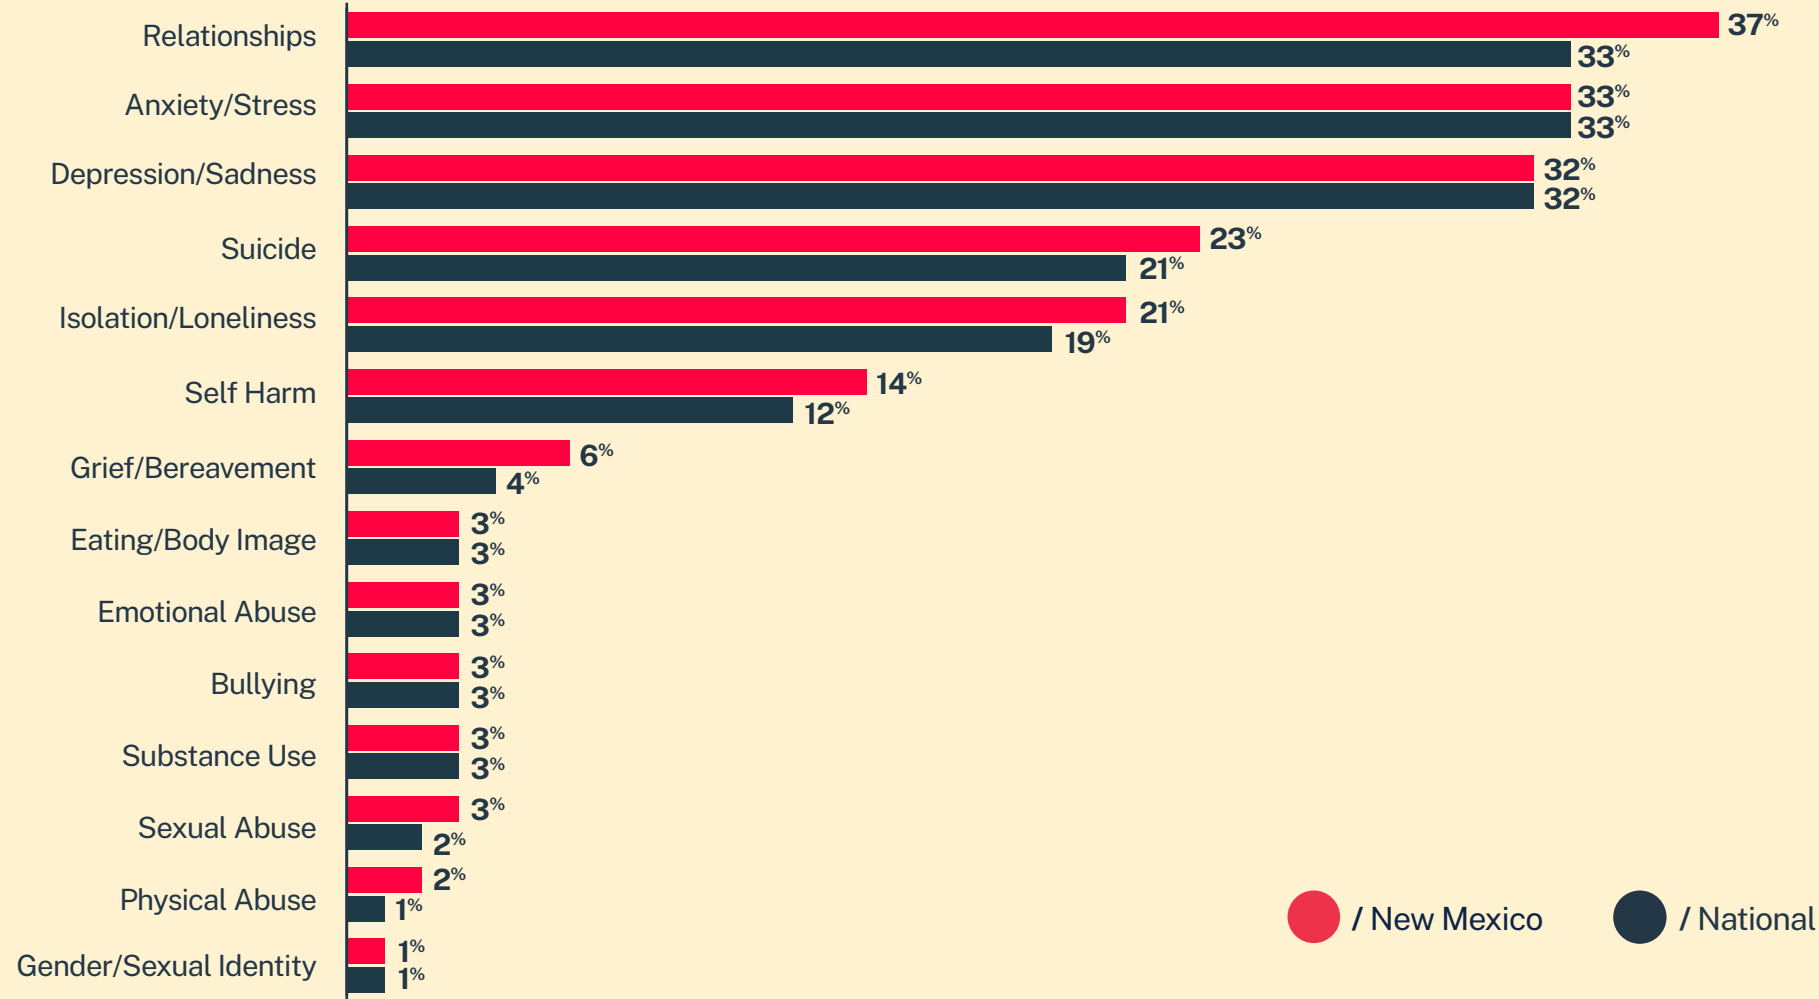

CRISIS TEXT LINE |

New Mexico*

6,515
Conversations

3,657
Texters in Crisis

63%
Shared Something for First Time

49
Suicide De-escalations

31
Active Rescues

Issues

● / New Mexico ● / National

Age

Race/Ethnicity

Sexual Orientation

Gender

* State was estimated using area codes, which is approximately 70% accurate based on historical data. All demographic data is based on the voluntary post-conversation survey that approximately 21% of texters complete. Please note that the total percentages in the race, gender, and sexuality charts will not add up to a 100% because texters might identify with multiple identities.