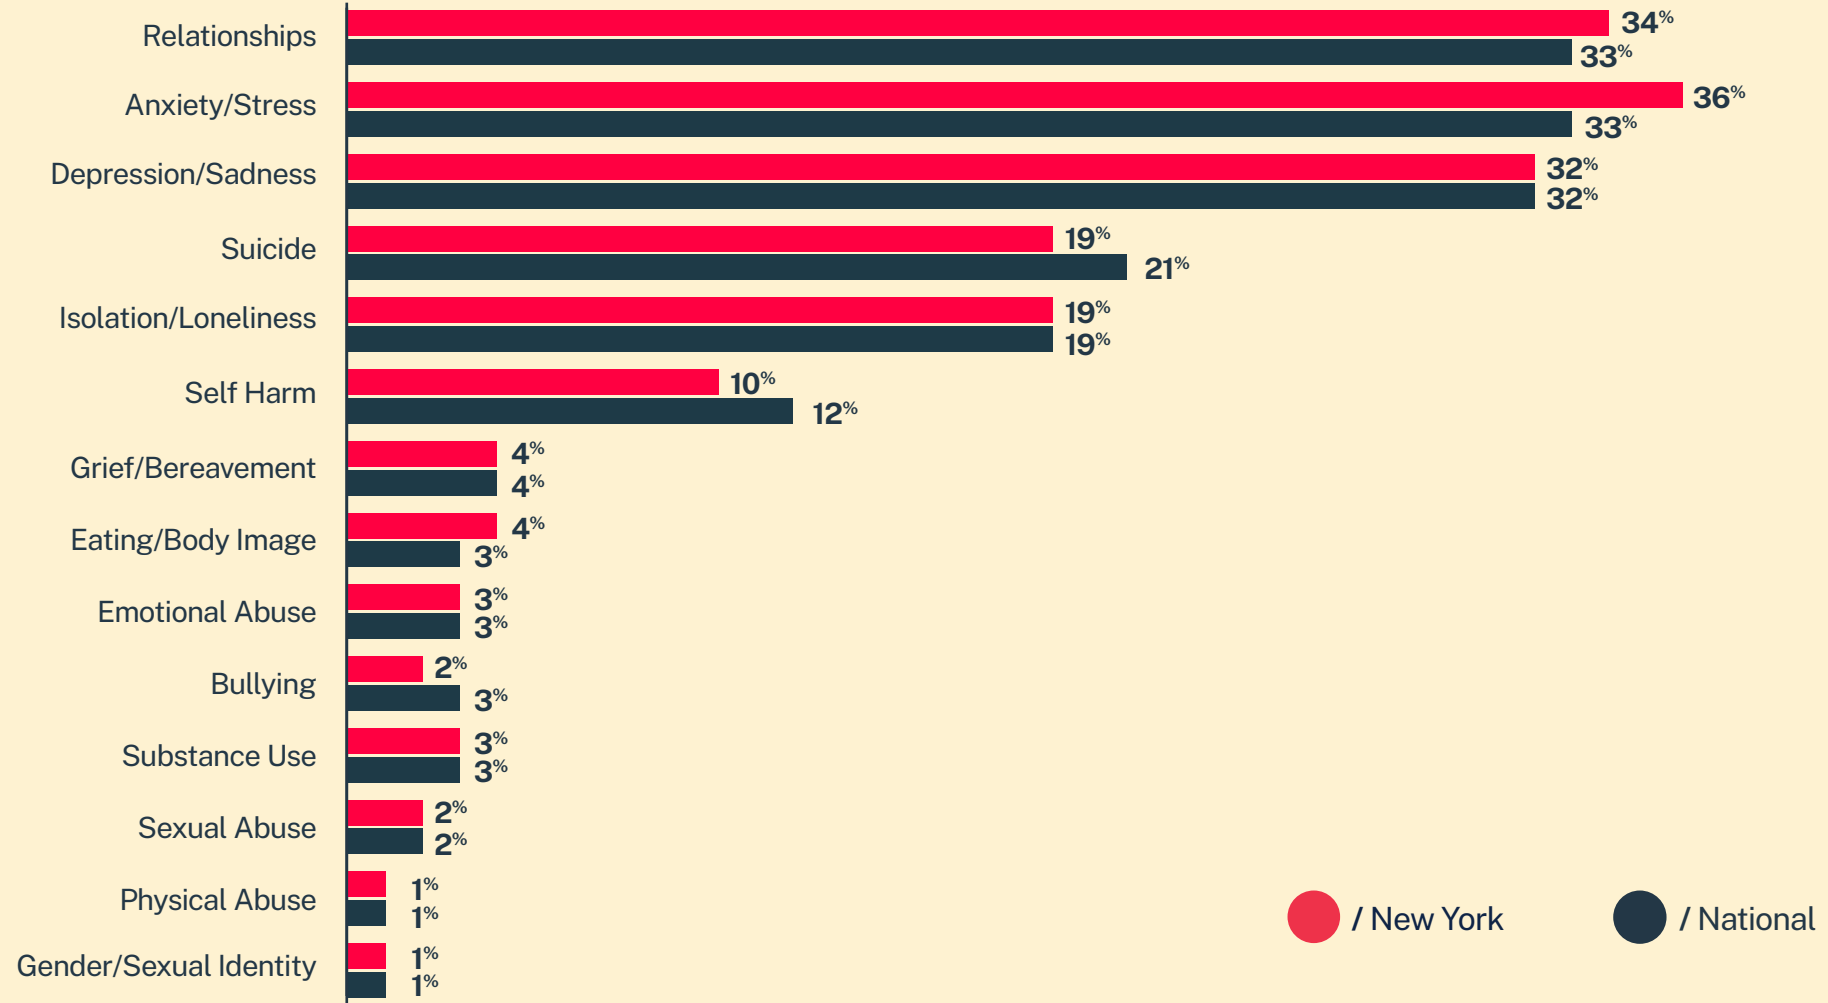

**68,610**  
Conversations

**38,643**  
Texters in Crisis

**60%**  
Shared Something for First Time

**489**  
Suicide De-escalations

**233**  
Active Rescues

## Issues

● / New York    ● / National

## Age

## Race/Ethnicity