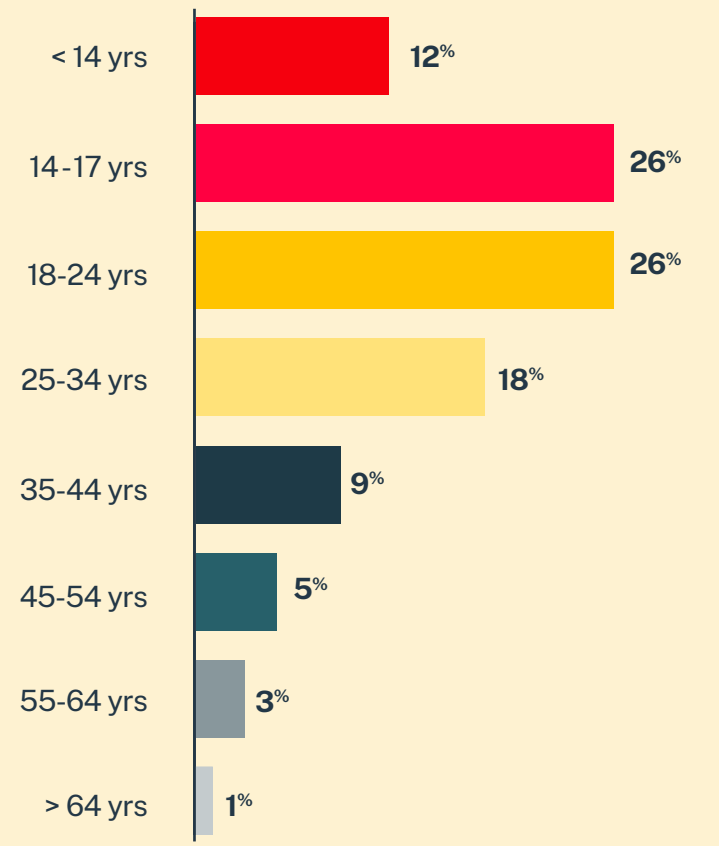

**68,610**  
Conversations

**38,643**  
Texters in Crisis

**60%**  
Shared Something for First Time

**489**  
Suicide De-escalations

**233**  
Active Rescues

## Age