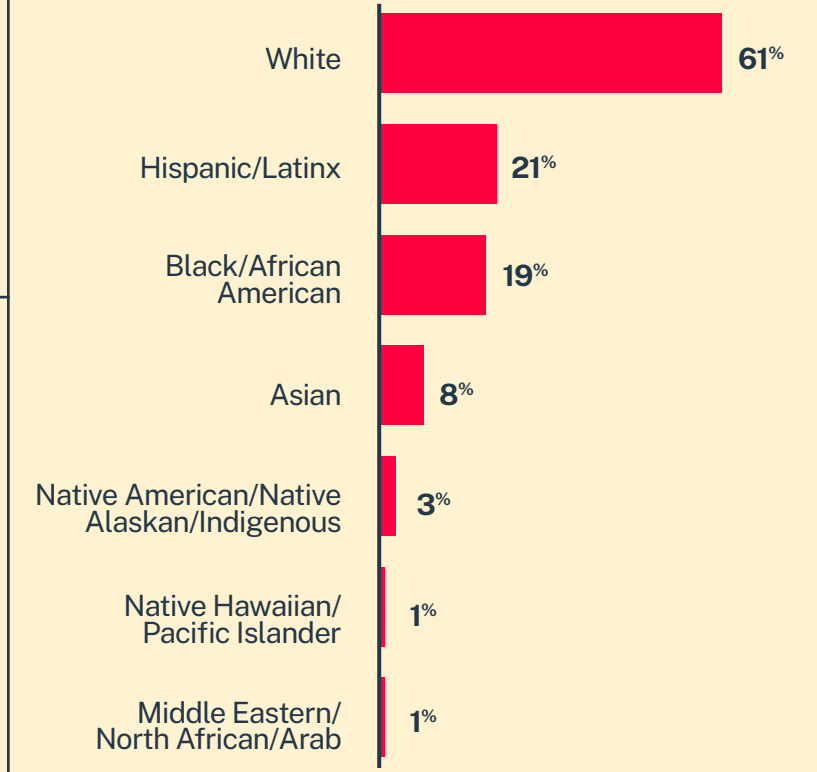

**68,610**  
Conversations

**38,643**  
Texters in Crisis

**60%**  
Shared Something for First Time

**489**  
Suicide De-escalations

**233**  
Active Rescues

## Issues

● / New York    ● / National

## Age

## Race/Ethnicity