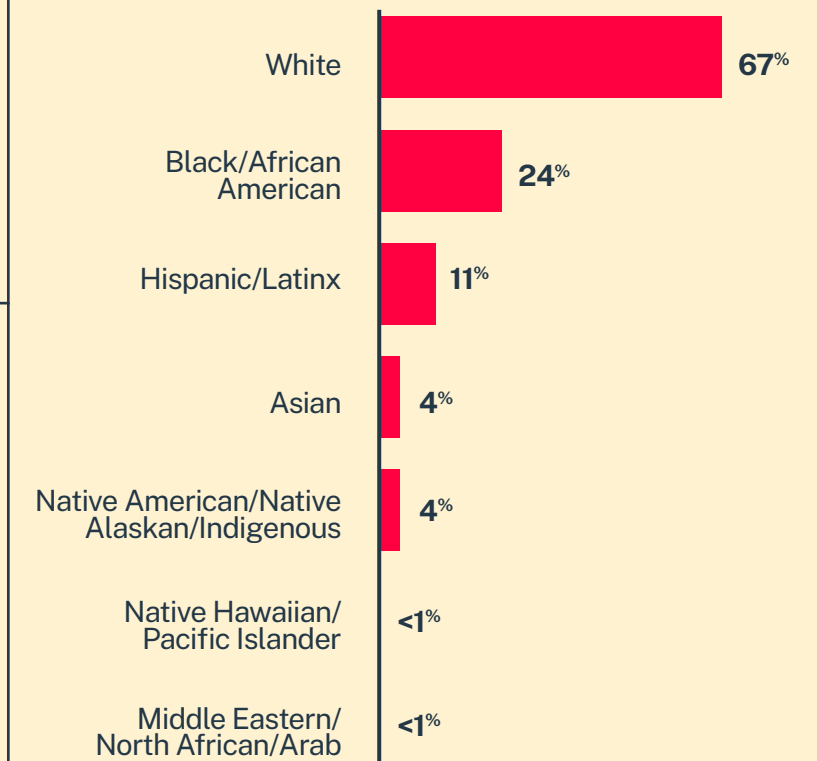

27,714
Conversations

16,761
Texters in Crisis

64%
Shared Something for First Time

225
Suicide De-escalations

126
Active Rescues

Issues

Age

Race/Ethnicity

Sexual Orientation

Gender

* State was estimated using area codes, which is approximately 70% accurate based on historical data. All demographic data is based on the voluntary post-conversation survey that approximately 21% of texters complete. Please note that the total percentages in the race, gender, and sexuality charts will not add up to a 100% because texters might identify with multiple identities.