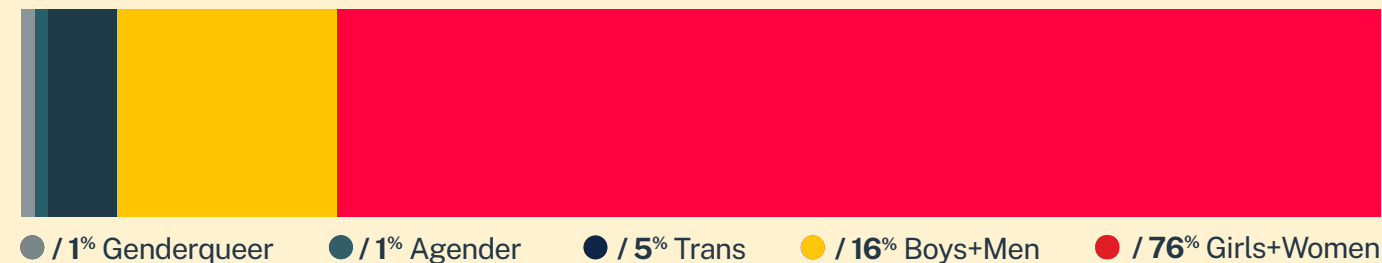

27,714
Conversations

16,761
Texters in Crisis

64%
Shared Something for First Time

225
Suicide De-escalations

126
Active Rescues

Issues

Age

Race/Ethnicity

Sexual Orientation

Gender

* State was estimated using area codes, which is approximately 70% accurate based on historical data. All demographic data is based on the voluntary post-conversation survey that approximately 21% of texters complete. Please note that the total percentages in the race, gender, and sexuality charts will not add up to a 100% because texters might identify with multiple identities.