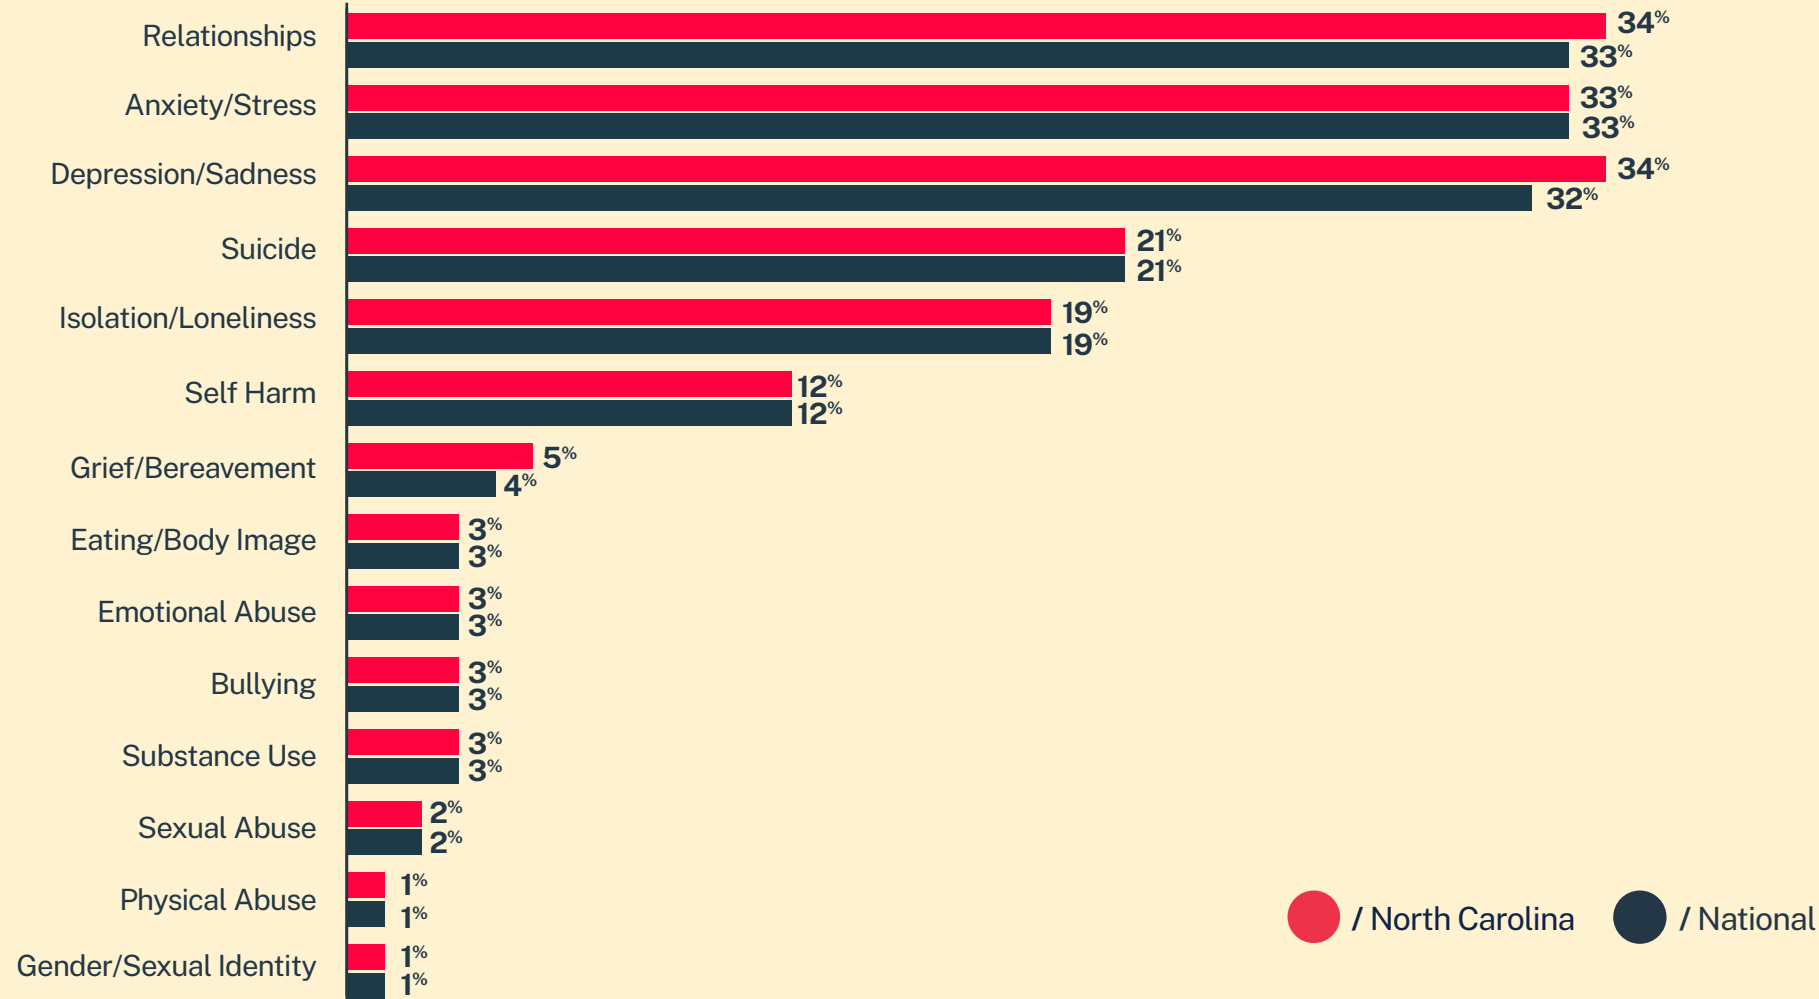

27,714
Conversations

16,761
Texters in Crisis

64%
Shared Something for First Time

225
Suicide De-escalations

126
Active Rescues

Issues

Age

Race/Ethnicity

Sexual Orientation

Gender

* State was estimated using area codes, which is approximately 70% accurate based on historical data. All demographic data is based on the voluntary post-conversation survey that approximately 21% of texters complete. Please note that the total percentages in the race, gender, and sexuality charts will not add up to a 100% because texters might identify with multiple identities.