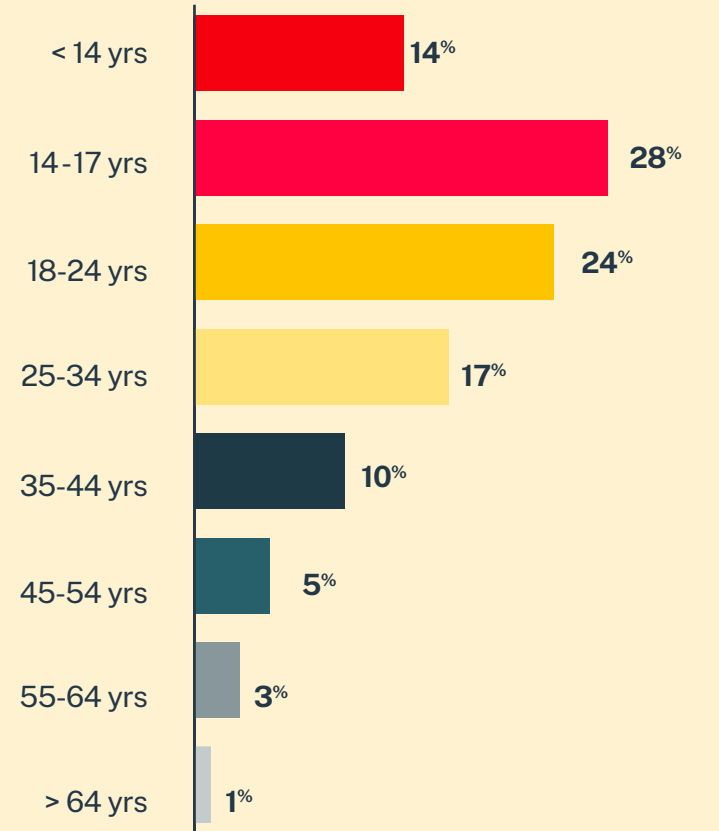

27,714
Conversations

16,761
Texters in Crisis

64%
Shared Something for First Time

225
Suicide De-escalations

126
Active Rescues

Issues

Age

Race/Ethnicity

Sexual Orientation

Gender

* State was estimated using area codes, which is approximately 70% accurate based on historical data. All demographic data is based on the voluntary post-conversation survey that approximately 21% of texters complete. Please note that the total percentages in the race, gender, and sexuality charts will not add up to a 100% because texters might identify with multiple identities.