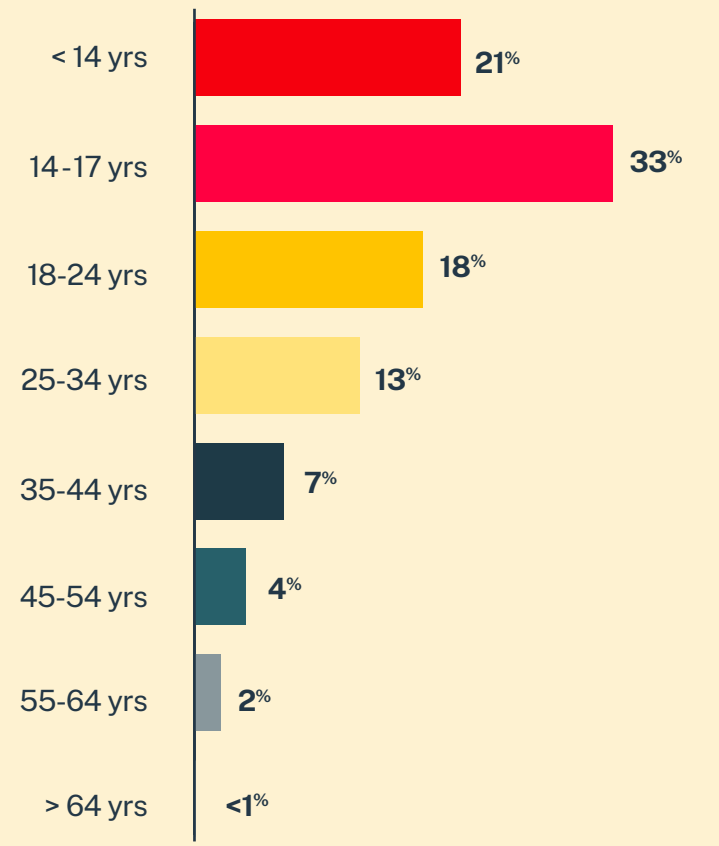

CRISIS TEXT LINE |

# North Dakota\*

**2,024**  
Conversations

**1,313**  
Texters in Crisis

**64%**  
Shared Something for First Time

**34**  
Suicide De-escalations

**10**  
Active Rescues

## Age