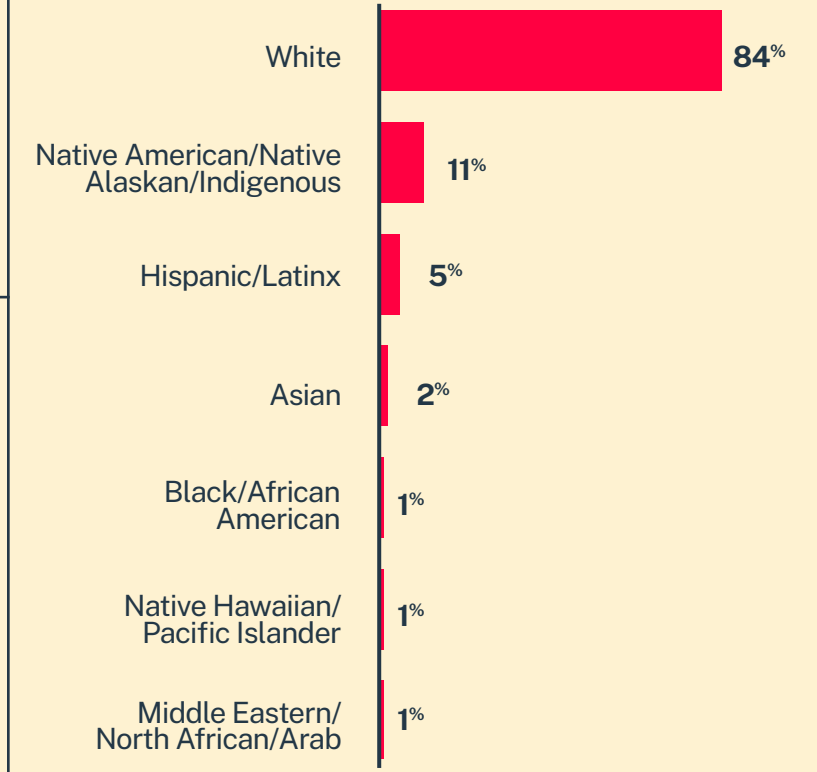

# North Dakota\*

**2,024**  
Conversations

**1,313**  
Texters in Crisis

**64%**  
Shared Something for First Time

**34**  
Suicide De-escalations

**10**  
Active Rescues

## Age

## Race/Ethnicity