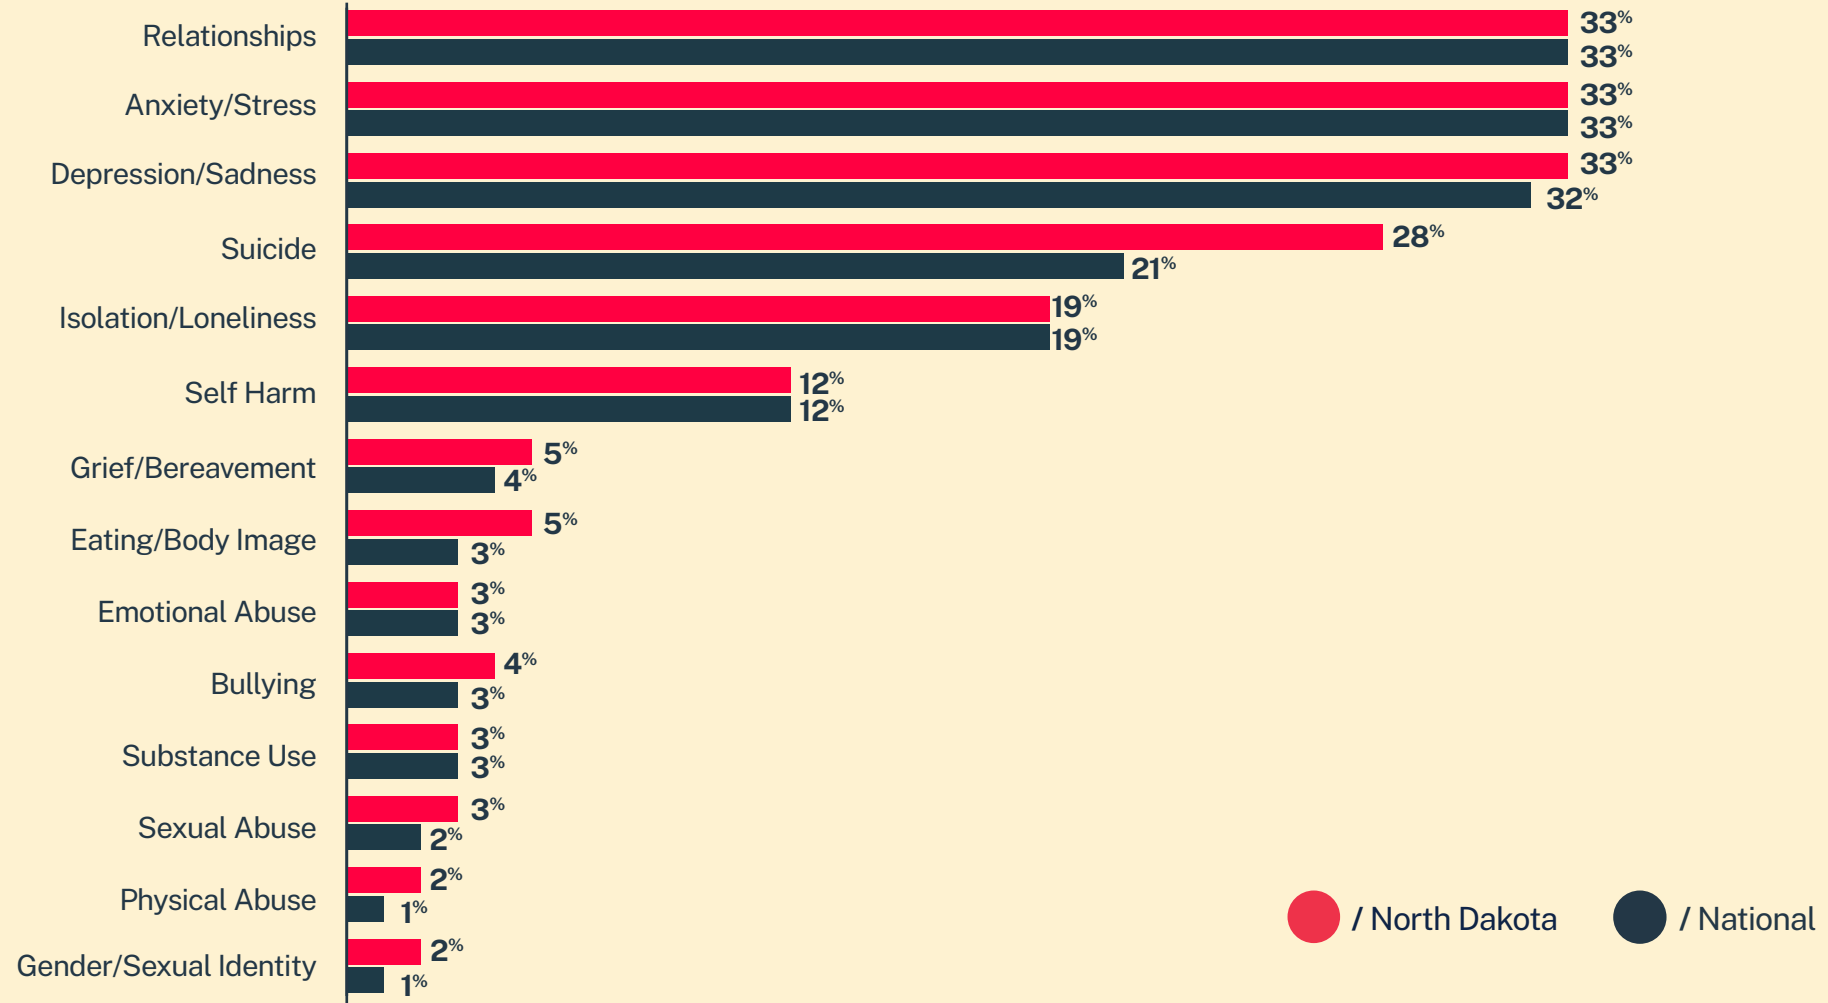

# North Dakota\*

**2,024**  
Conversations

**1,313**  
Texters in Crisis

**64%**  
Shared Something for First Time

**34**  
Suicide De-escalations

**10**  
Active Rescues

## Issues

## Age

## Race/Ethnicity