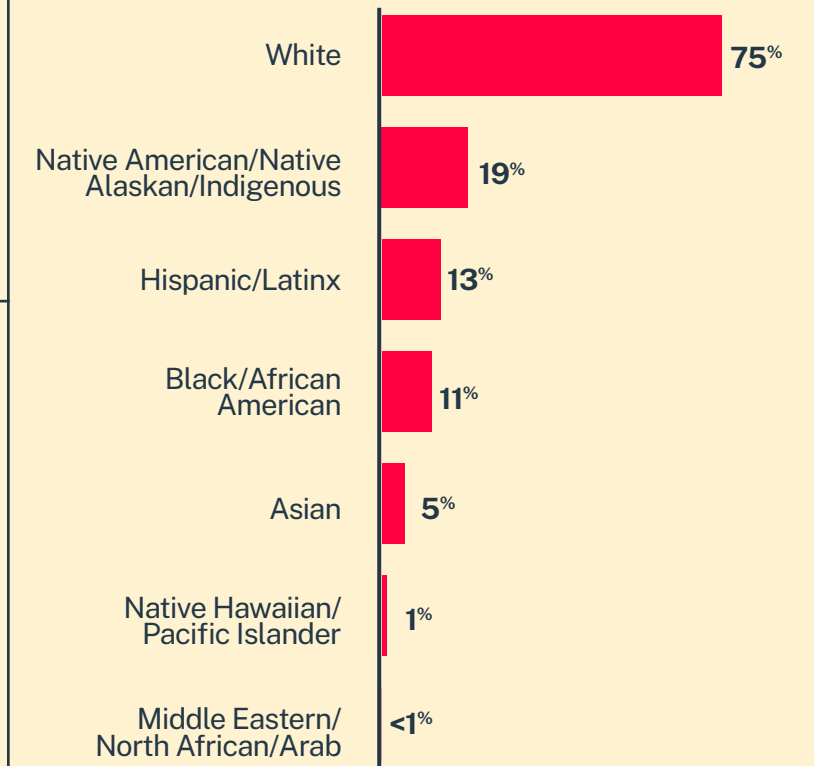

11,866
Conversations

7,289
Texters in
Crisis

62%
Shared Something
for First Time

105
Suicide
De-escalations

66
Active
Rescues

Issues

Age

Race/Ethnicity

Sexual Orientation

Gender

* State was estimated using area codes, which is approximately 70% accurate based on historical data. All demographic data is based on the voluntary post-conversation survey that approximately 21% of texters complete. Please note that the total percentages in the race, gender, and sexuality charts will not add up to a 100% because texters might identify with multiple identities.