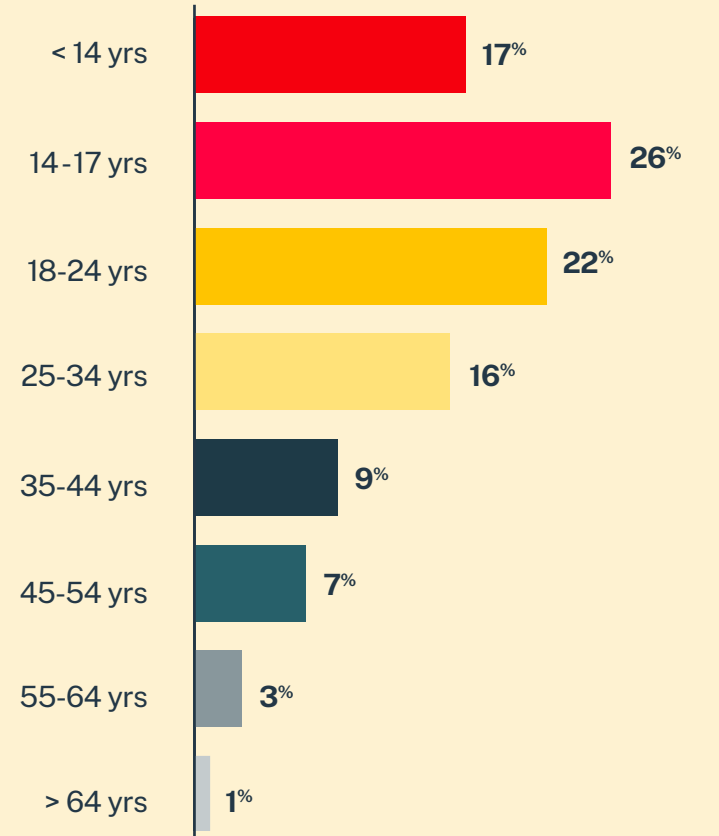

11,866
Conversations

7,289
Texters in
Crisis

62%
Shared Something
for First Time

105
Suicide
De-escalations

66
Active
Rescues

Issues

Age

Race/Ethnicity

Sexual Orientation

Gender

* State was estimated using area codes, which is approximately 70% accurate based on historical data. All demographic data is based on the voluntary post-conversation survey that approximately 21% of texters complete. Please note that the total percentages in the race, gender, and sexuality charts will not add up to a 100% because texters might identify with multiple identities.