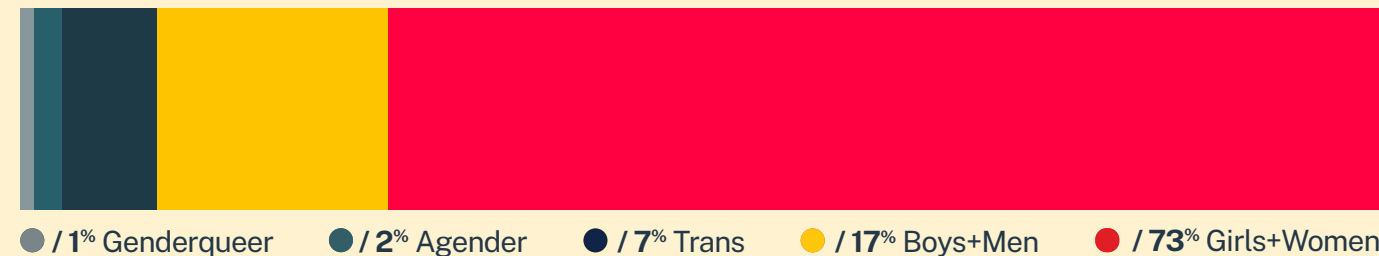

11,866
Conversations

7,289
Texters in
Crisis

62%
Shared Something
for First Time

105
Suicide
De-escalations

66
Active
Rescues

Issues

Age

Race/Ethnicity

Sexual Orientation

Gender

* State was estimated using area codes, which is approximately 70% accurate based on historical data. All demographic data is based on the voluntary post-conversation survey that approximately 21% of texters complete. Please note that the total percentages in the race, gender, and sexuality charts will not add up to a 100% because texters might identify with multiple identities.