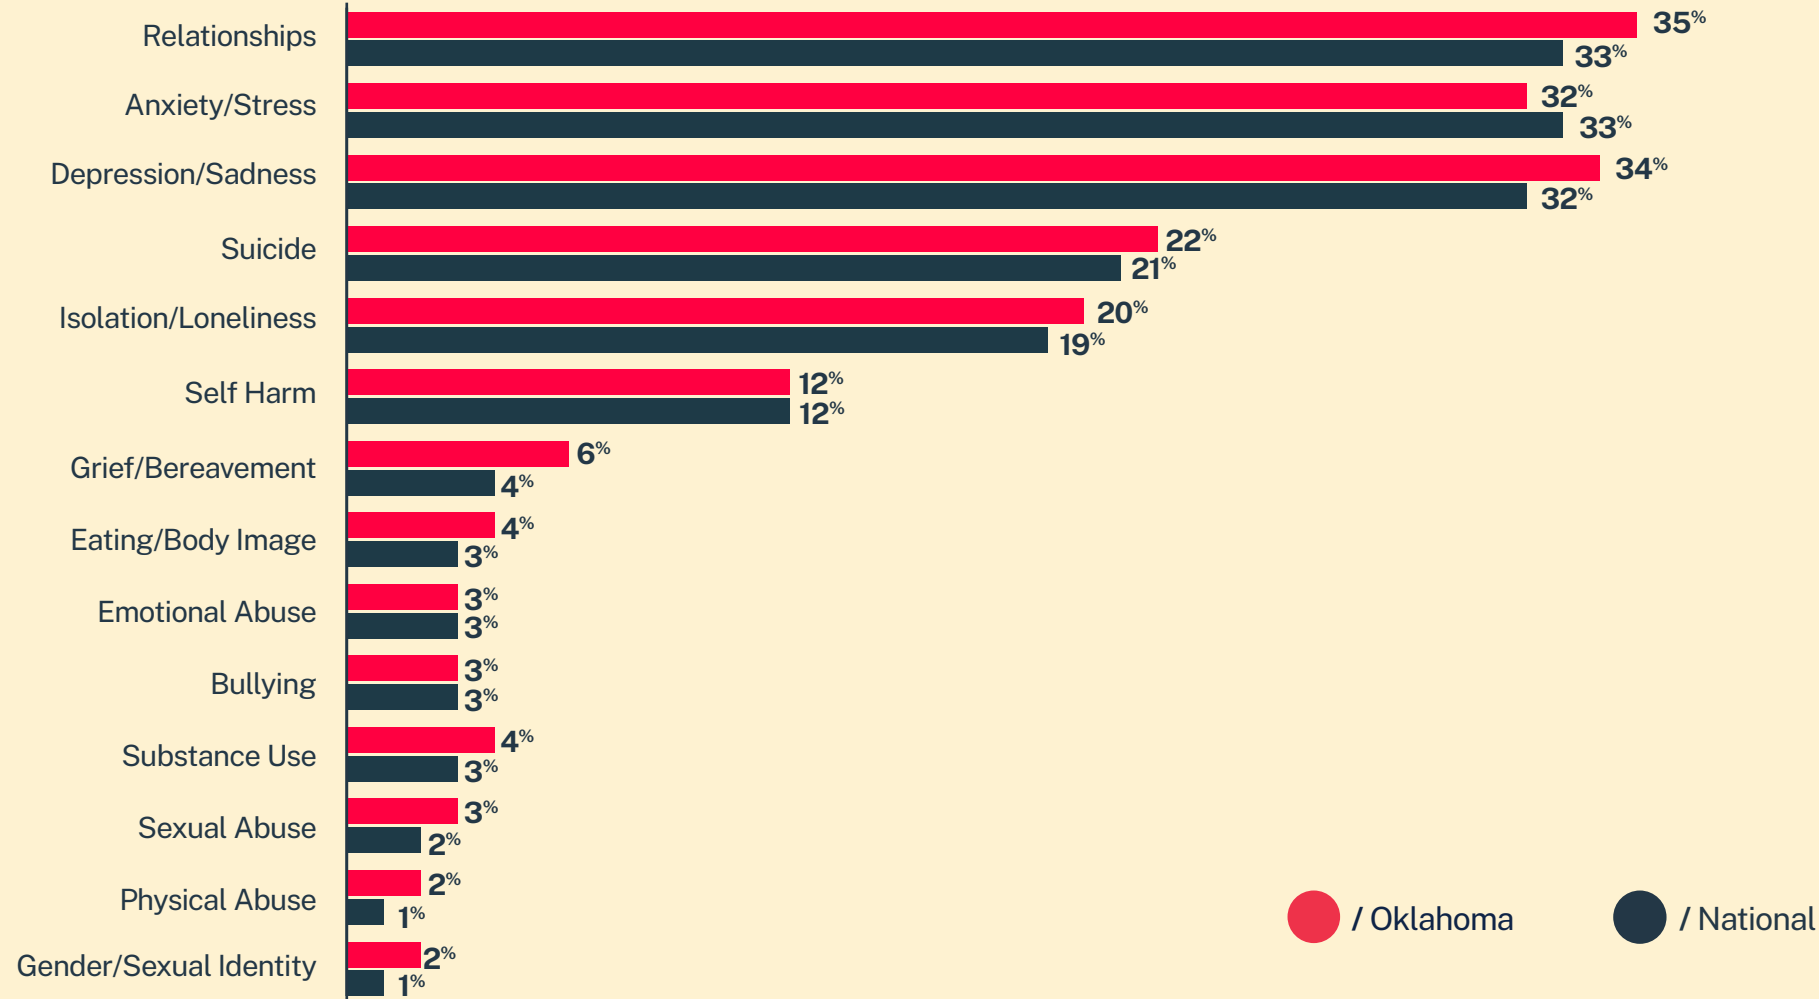

11,866
Conversations

7,289
Texters in
Crisis

62%
Shared Something
for First Time

105
Suicide
De-escalations

66
Active
Rescues

Issues

Age

Race/Ethnicity

Sexual Orientation

Gender

* State was estimated using area codes, which is approximately 70% accurate based on historical data. All demographic data is based on the voluntary post-conversation survey that approximately 21% of texters complete. Please note that the total percentages in the race, gender, and sexuality charts will not add up to a 100% because texters might identify with multiple identities.