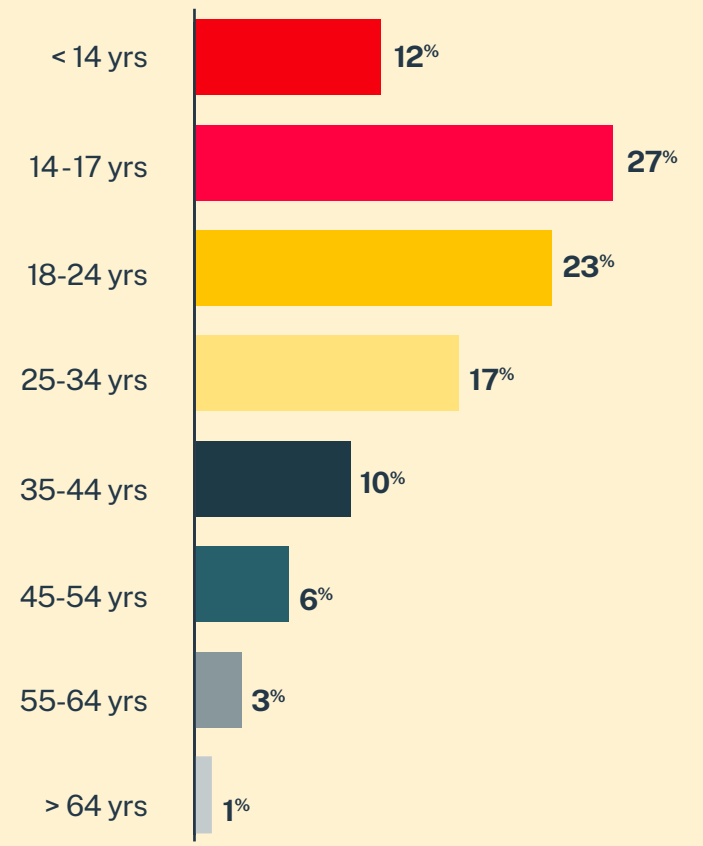

CRISIS TEXT LINE |

Oregon*

16,226
Conversations

8,737
Texters in Crisis

57%
Shared Something for First Time

189
Suicide De-escalations

72
Active Rescues

Issues

Age

Race/Ethnicity

Sexual Orientation

Gender

* State was estimated using area codes, which is approximately 70% accurate based on historical data. All demographic data is based on the voluntary post-conversation survey that approximately 21% of texters complete. Please note that the total percentages in the race, gender, and sexuality charts will not add up to a 100% because texters might identify with multiple identities.