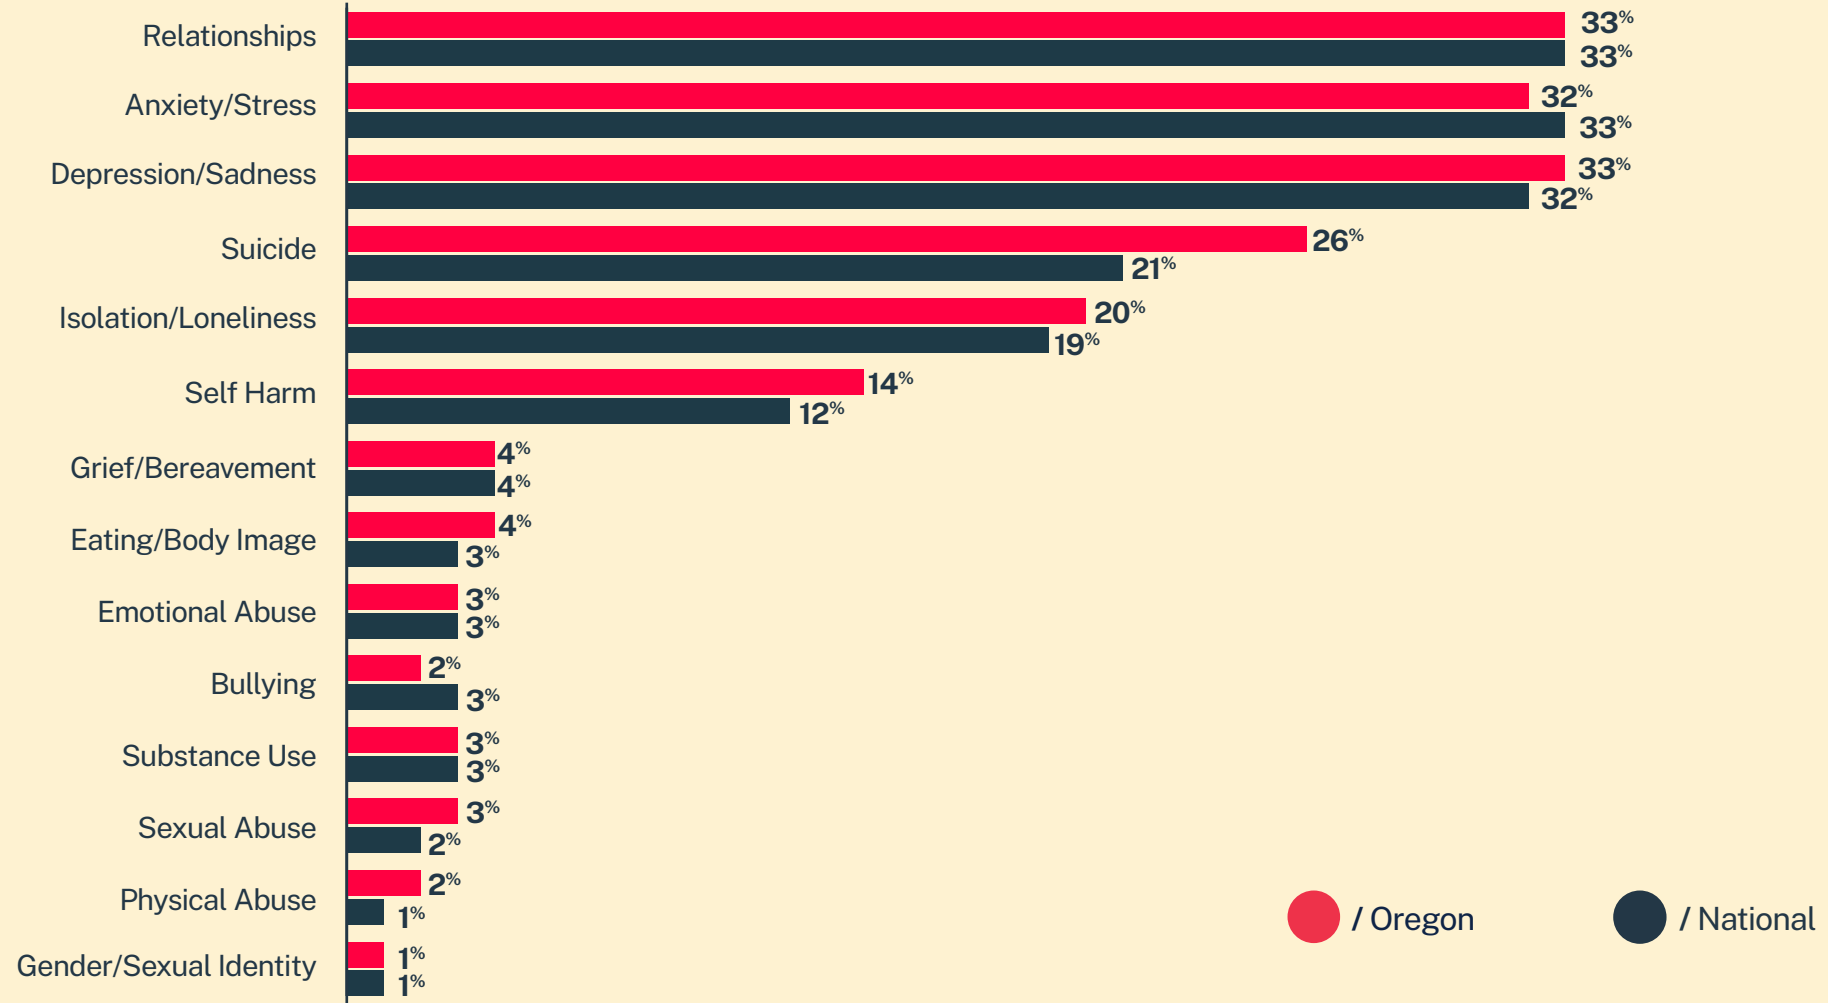

CRISIS TEXT LINE |

Oregon*

16,226
Conversations

8,737
Texters in Crisis

57%
Shared Something for First Time

189
Suicide De-escalations

72
Active Rescues

Issues

Age

Race/Ethnicity

Sexual Orientation

Gender

* State was estimated using area codes, which is approximately 70% accurate based on historical data. All demographic data is based on the voluntary post-conversation survey that approximately 21% of texters complete. Please note that the total percentages in the race, gender, and sexuality charts will not add up to a 100% because texters might identify with multiple identities.