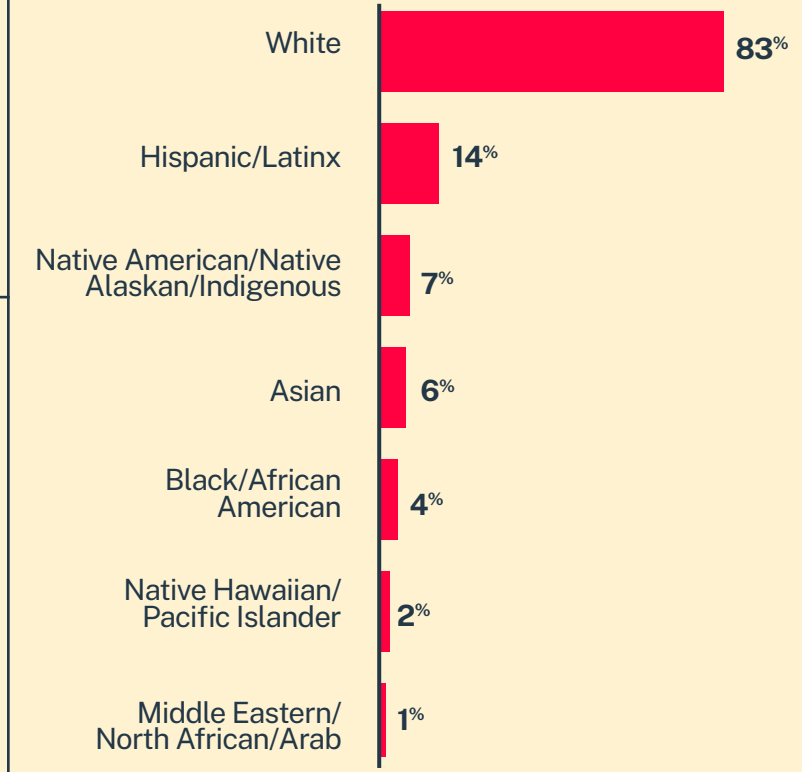

CRISIS TEXT LINE |

Oregon*

16,226
Conversations

8,737
Texters in Crisis

57%
Shared Something for First Time

189
Suicide De-escalations

72
Active Rescues

Issues

Age

Race/Ethnicity

Sexual Orientation

Gender

* State was estimated using area codes, which is approximately 70% accurate based on historical data. All demographic data is based on the voluntary post-conversation survey that approximately 21% of texters complete. Please note that the total percentages in the race, gender, and sexuality charts will not add up to a 100% because texters might identify with multiple identities.