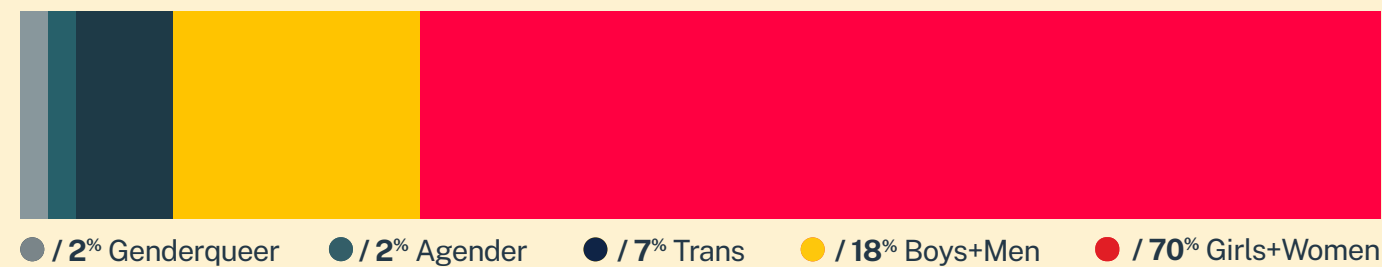

CRISIS TEXT LINE |

Oregon*

16,226
Conversations

8,737
Texters in Crisis

57%
Shared Something for First Time

189
Suicide De-escalations

72
Active Rescues

Issues

Age

Race/Ethnicity

Sexual Orientation

Gender

* State was estimated using area codes, which is approximately 70% accurate based on historical data. All demographic data is based on the voluntary post-conversation survey that approximately 21% of texters complete. Please note that the total percentages in the race, gender, and sexuality charts will not add up to a 100% because texters might identify with multiple identities.