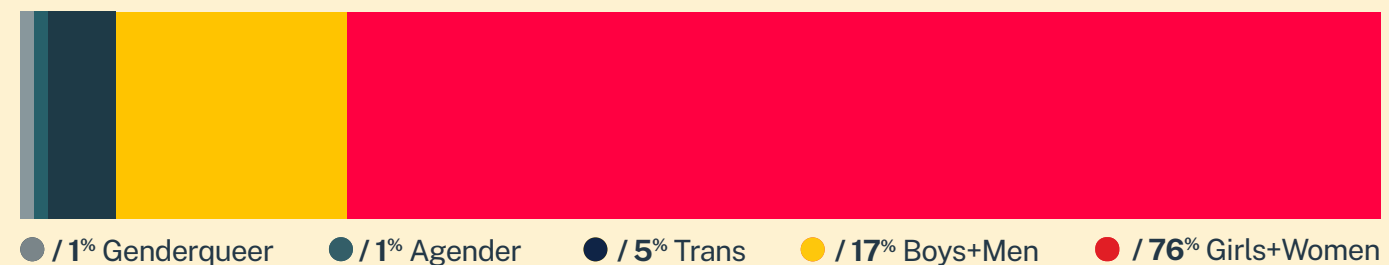

Age

Race/Ethnicity

Sexual Orientation

Gender

* State was estimated using area codes, which is approximately 70% accurate based on historical data. All demographic data is based on the voluntary post-conversation survey that approximately 21% of texters complete. Please note that the total percentages in the race, gender, and sexuality charts will not add up to a 100% because texters might identify with multiple identities.