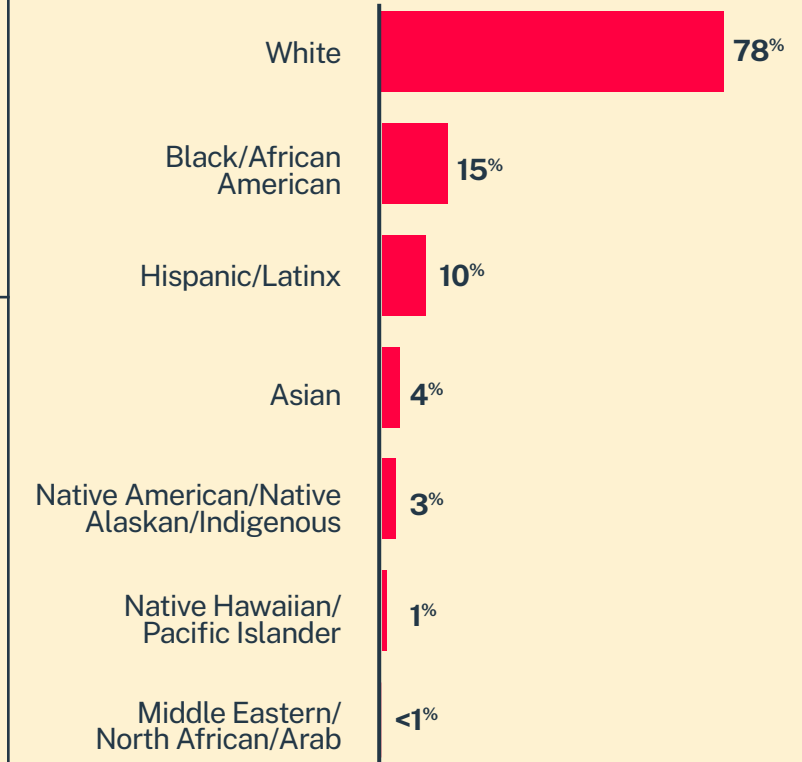

CRISIS TEXT LINE |

Pennsylvania*

45,144
Conversations

25,361
Texters in Crisis

58%
Shared Something for First Time

395
Suicide De-escalations

211
Active Rescues

Issues

Age

Race/Ethnicity

Sexual Orientation

Gender

* State was estimated using area codes, which is approximately 70% accurate based on historical data. All demographic data is based on the voluntary post-conversation survey that approximately 21% of texters complete. Please note that the total percentages in the race, gender, and sexuality charts will not add up to a 100% because texters might identify with multiple identities.