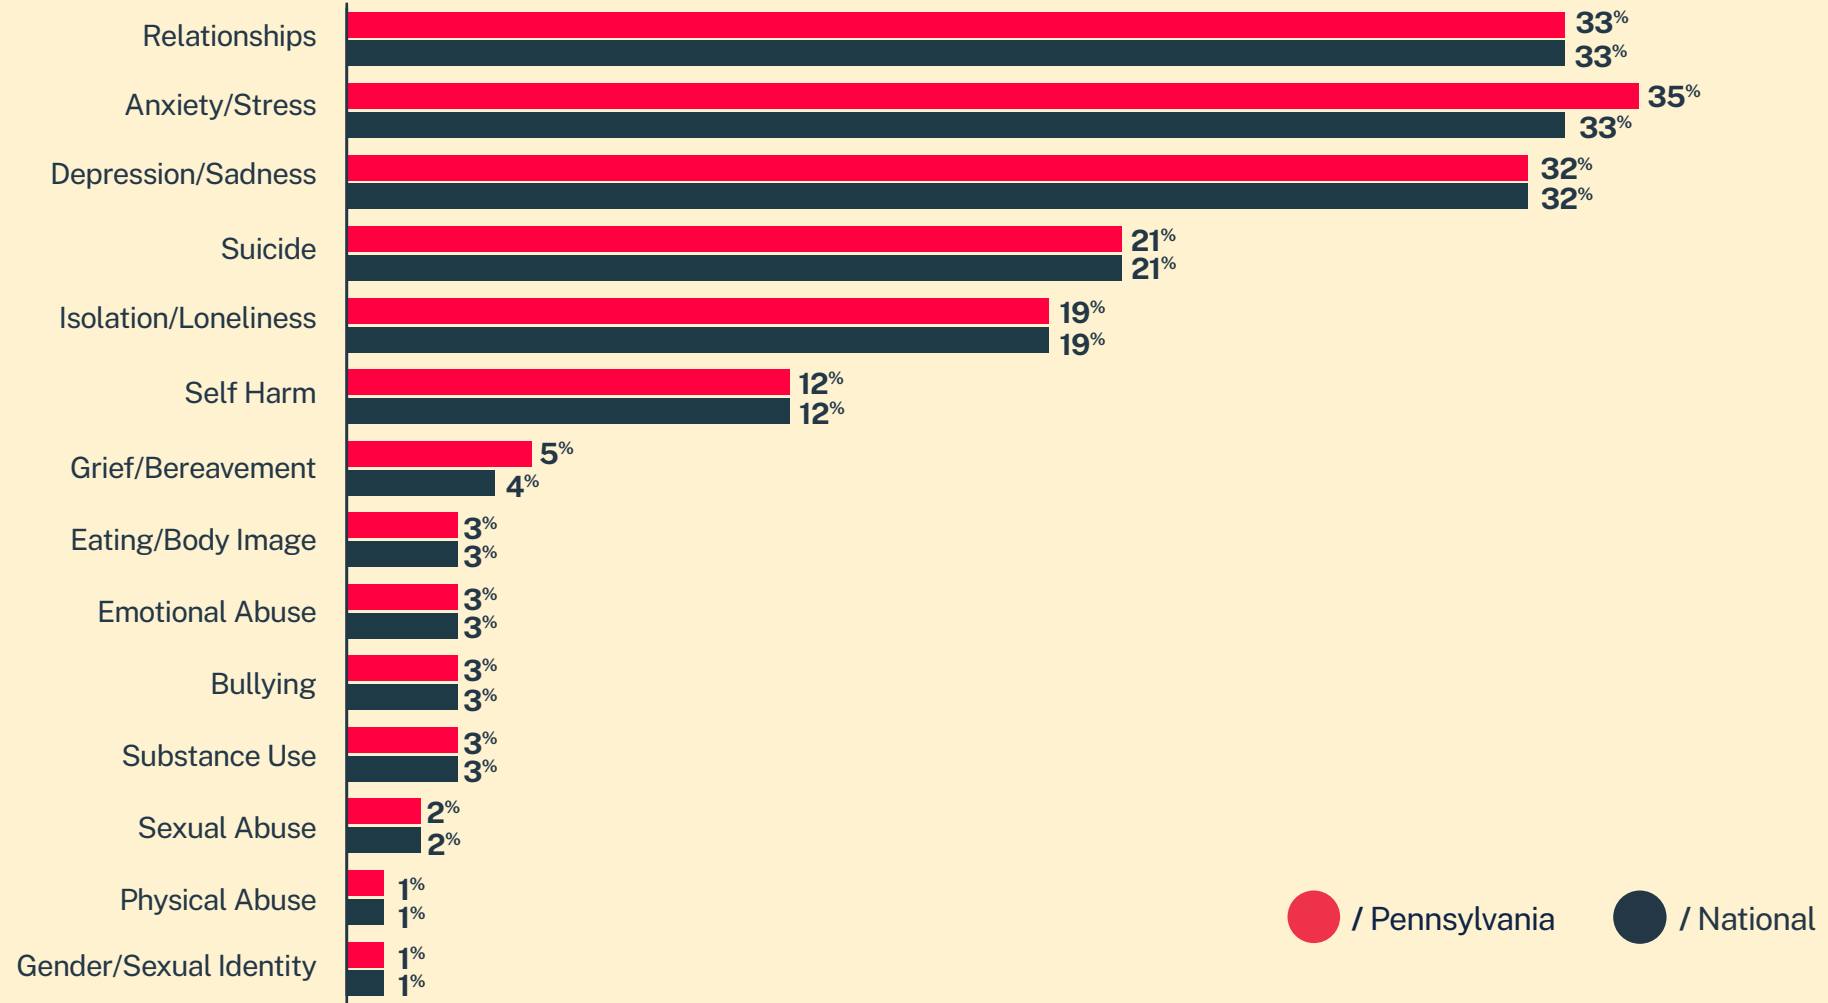

CRISIS TEXT LINE |

Pennsylvania*

45,144
Conversations

25,361
Texters in Crisis

58%
Shared Something for First Time

395
Suicide De-escalations

211
Active Rescues

Issues

Age

Race/Ethnicity

Sexual Orientation

Gender

* State was estimated using area codes, which is approximately 70% accurate based on historical data. All demographic data is based on the voluntary post-conversation survey that approximately 21% of texters complete. Please note that the total percentages in the race, gender, and sexuality charts will not add up to a 100% because texters might identify with multiple identities.