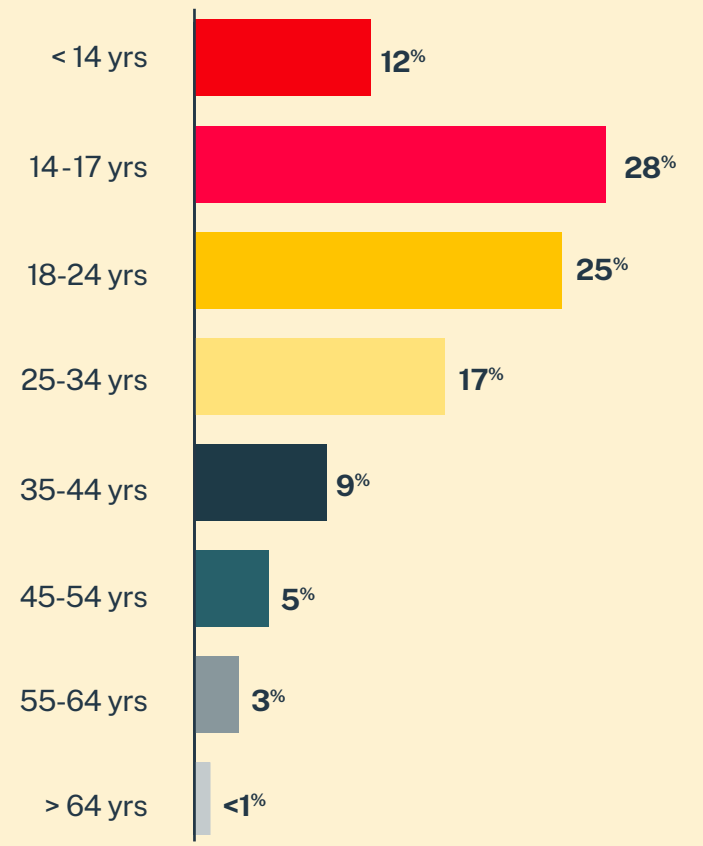

CRISIS TEXT LINE |

Pennsylvania*

45,144
Conversations

25,361
Texters in Crisis

58%
Shared Something for First Time

395
Suicide De-escalations

211
Active Rescues

Issues

Age

Race/Ethnicity

Sexual Orientation

Gender

* State was estimated using area codes, which is approximately 70% accurate based on historical data. All demographic data is based on the voluntary post-conversation survey that approximately 21% of texters complete. Please note that the total percentages in the race, gender, and sexuality charts will not add up to a 100% because texters might identify with multiple identities.