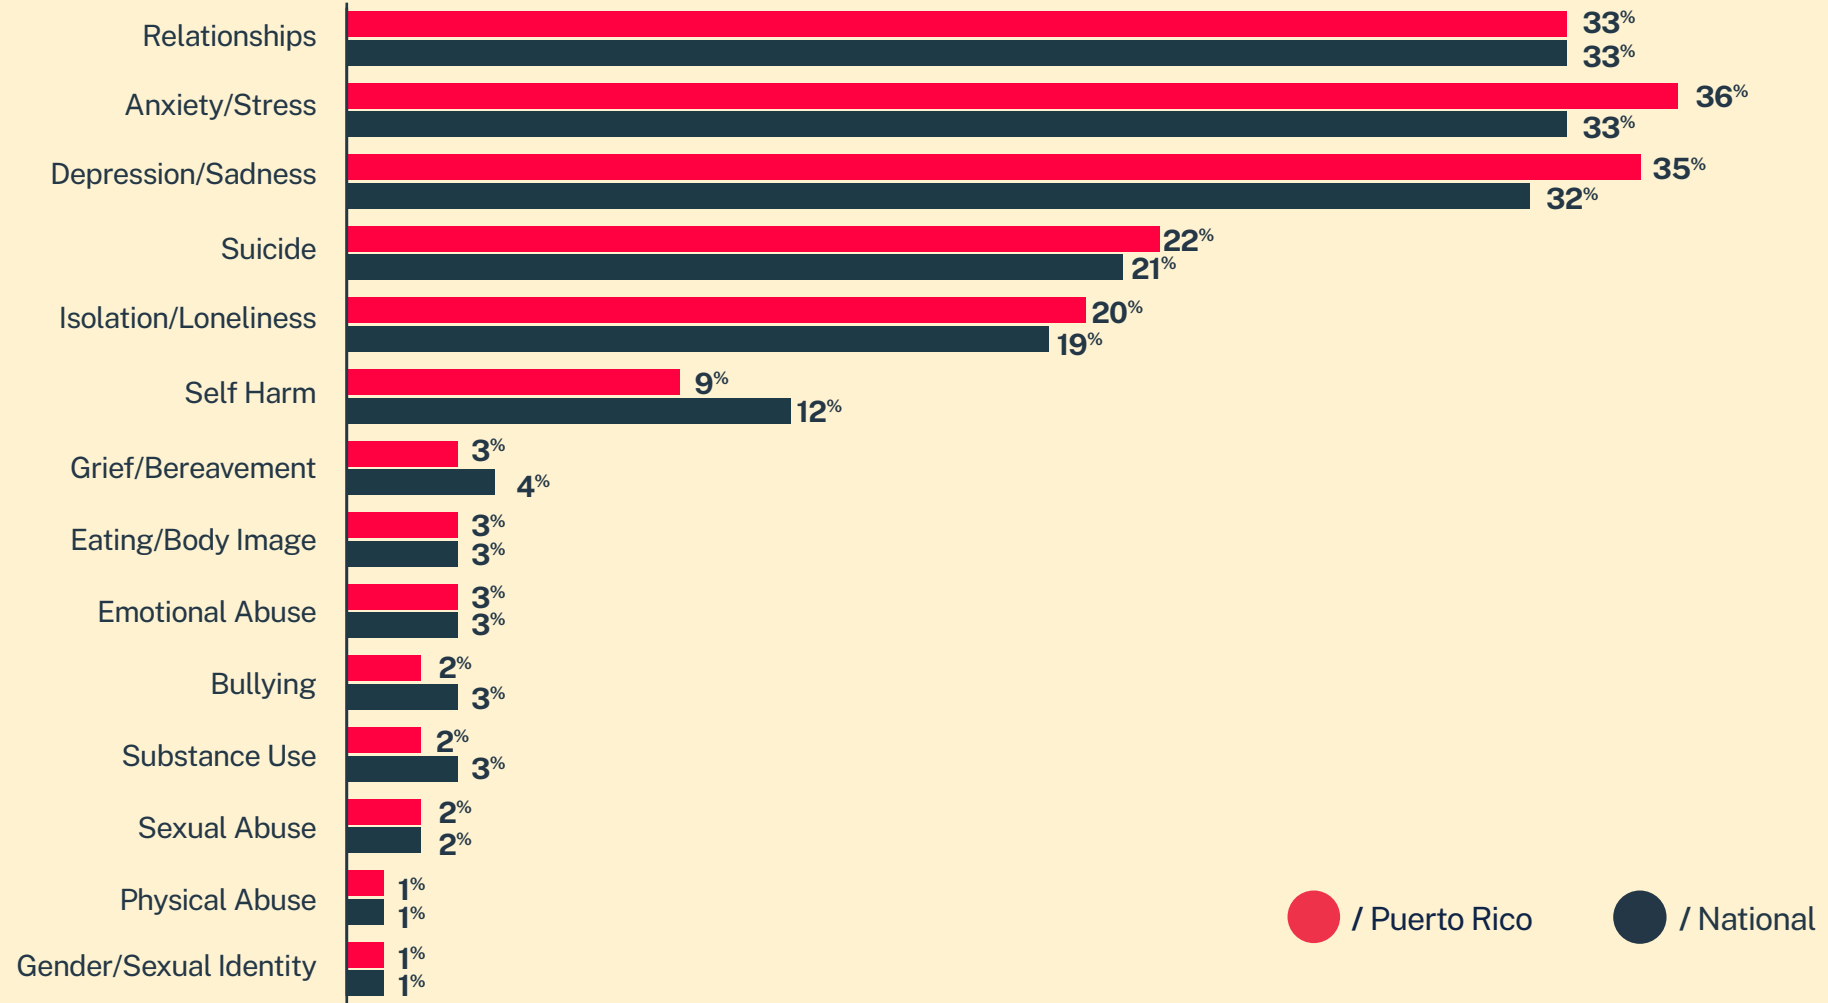

CRISIS TEXT LINE |

Puerto Rico*

1,760
Conversations

1,023
Texters in Crisis

73%
Shared Something for First Time

15
Suicide De-escalations

7
Active Rescues

Issues

Age

Race/Ethnicity

Sexual Orientation

Gender

* State was estimated using area codes, which is approximately 70% accurate based on historical data. All demographic data is based on the voluntary post-conversation survey that approximately 21% of texters complete. Please note that the total percentages in the race, gender, and sexuality charts will not add up to a 100% because texters might identify with multiple identities.