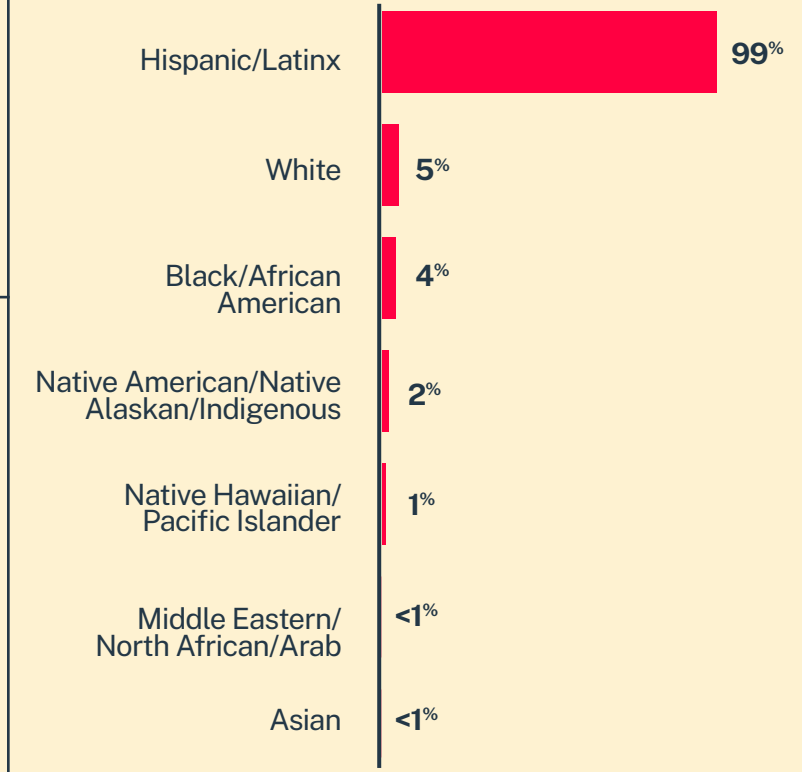

CRISIS TEXT LINE |

Puerto Rico*

1,760
Conversations

1,023
Texters in Crisis

73%
Shared Something for First Time

15
Suicide De-escalations

7
Active Rescues

Issues

Age

Race/Ethnicity

Sexual Orientation

Gender

* State was estimated using area codes, which is approximately 70% accurate based on historical data. All demographic data is based on the voluntary post-conversation survey that approximately 21% of texters complete. Please note that the total percentages in the race, gender, and sexuality charts will not add up to a 100% because texters might identify with multiple identities.