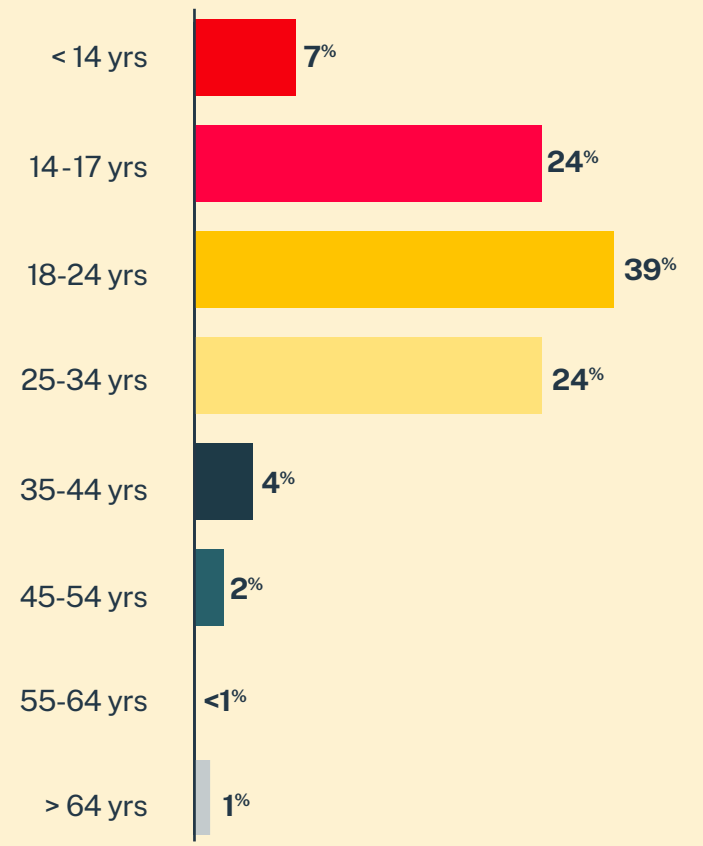

CRISIS TEXT LINE |

Puerto Rico*

1,760
Conversations

1,023
Texters in Crisis

73%
Shared Something for First Time

15
Suicide De-escalations

7
Active Rescues

Issues

Age

Race/Ethnicity

Sexual Orientation

Gender

* State was estimated using area codes, which is approximately 70% accurate based on historical data. All demographic data is based on the voluntary post-conversation survey that approximately 21% of texters complete. Please note that the total percentages in the race, gender, and sexuality charts will not add up to a 100% because texters might identify with multiple identities.