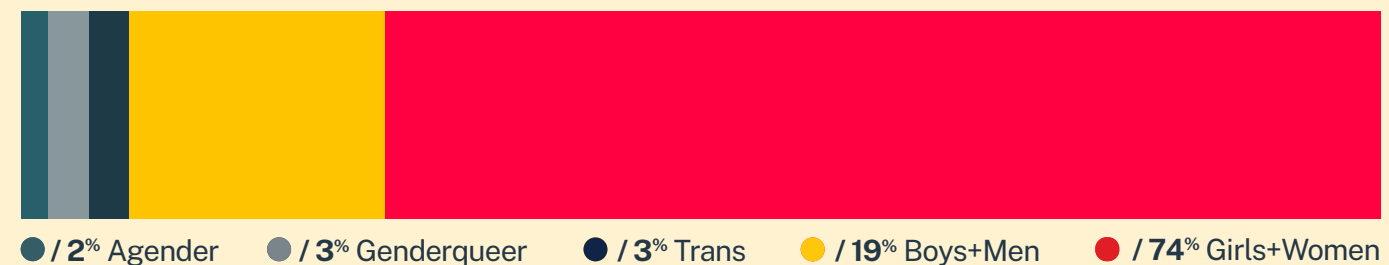

Age

Race/Ethnicity

Sexual Orientation

Gender

* State was estimated using area codes, which is approximately 70% accurate based on historical data. All demographic data is based on the voluntary post-conversation survey that approximately 21% of texters complete. Please note that the total percentages in the race, gender, and sexuality charts will not add up to a 100% because texters might identify with multiple identities.