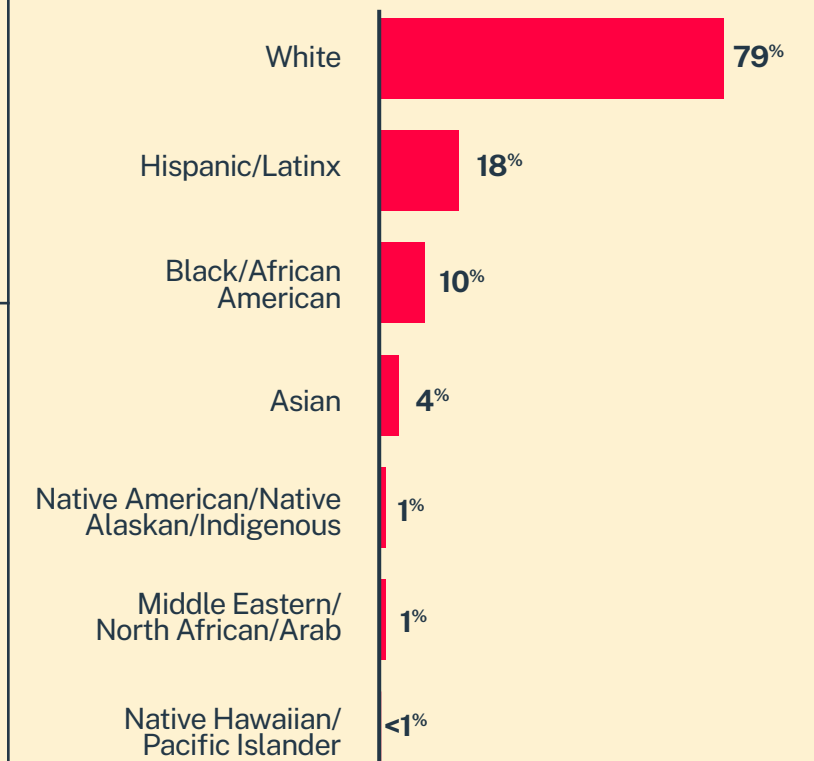

3,002
Conversations

1,794
Texters in
Crisis

60%
Shared Something
for First Time

25
Suicide
De-escalations

6
Active
Rescues

Issues

● / Rhode Island ● / National

Age

Race/Ethnicity

Sexual Orientation

Gender

* State was estimated using area codes, which is approximately 70% accurate based on historical data. All demographic data is based on the voluntary post-conversation survey that approximately 21% of texters complete. Please note that the total percentages in the race, gender, and sexuality charts will not add up to a 100% because texters might identify with multiple identities.