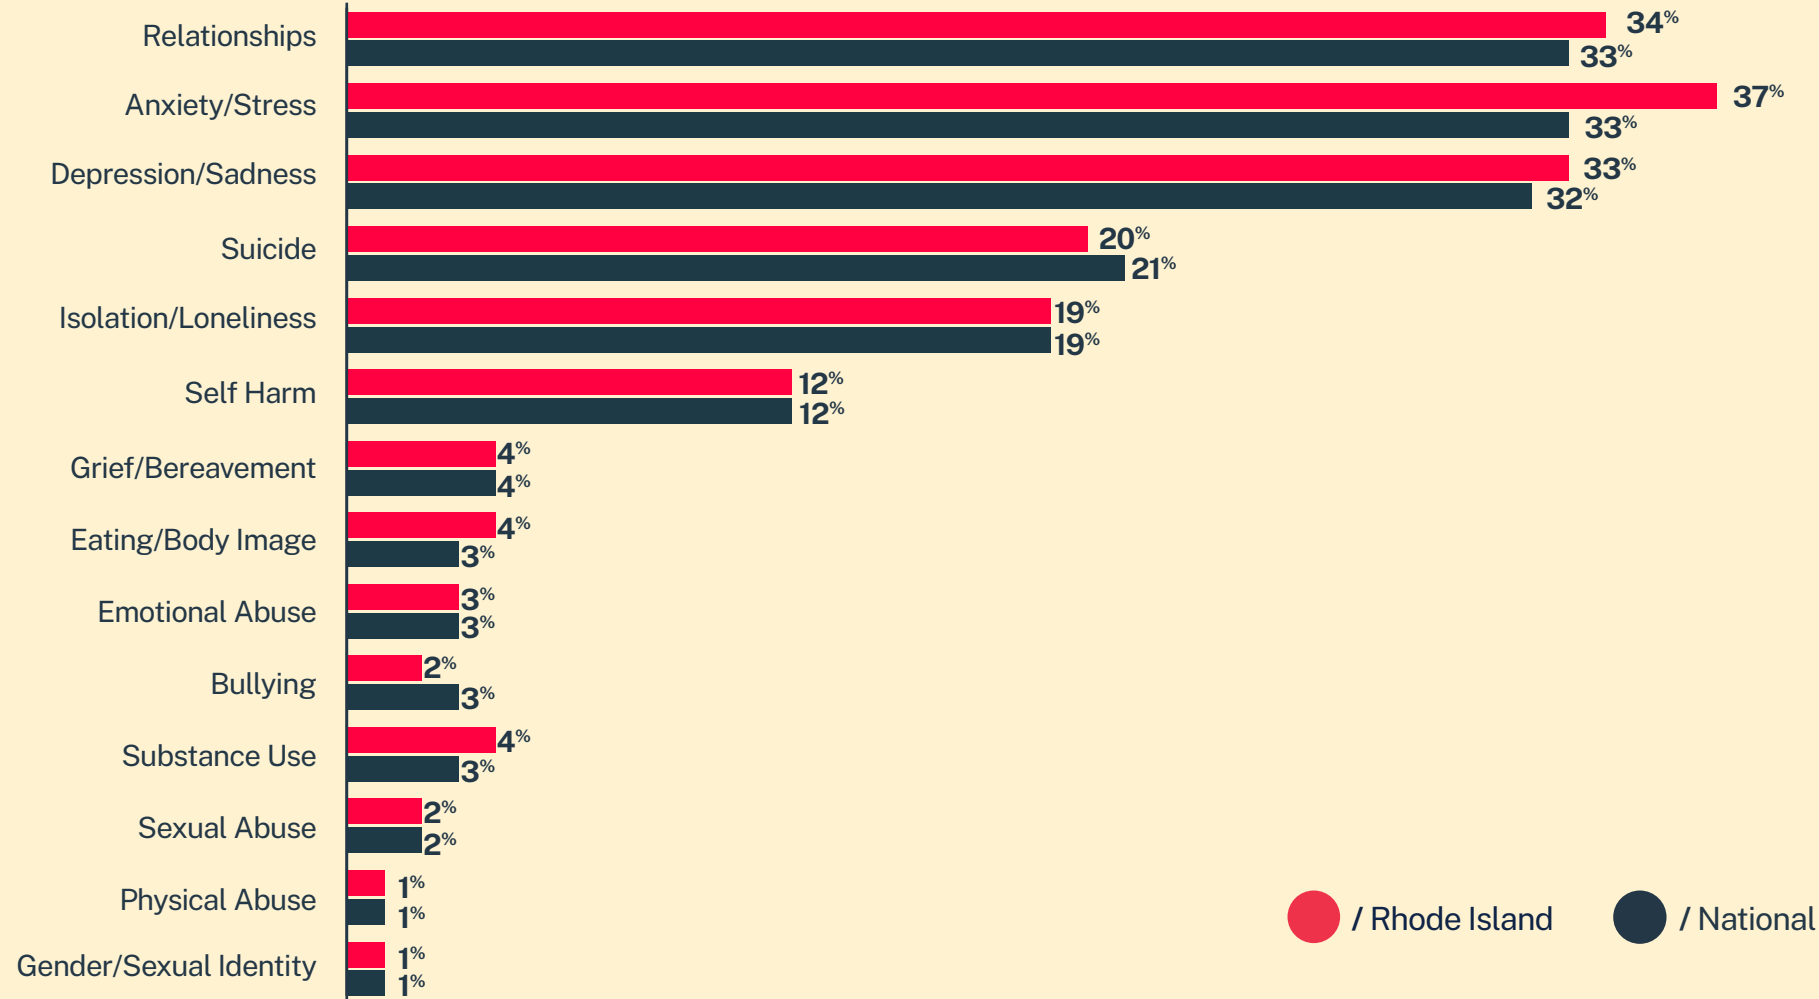

3,002
Conversations

1,794
Texters in
Crisis

60%
Shared Something
for First Time

25
Suicide
De-escalations

6
Active
Rescues

Issues

● / Rhode Island ● / National

Age

Race/Ethnicity

Sexual Orientation

Gender

* State was estimated using area codes, which is approximately 70% accurate based on historical data. All demographic data is based on the voluntary post-conversation survey that approximately 21% of texters complete. Please note that the total percentages in the race, gender, and sexuality charts will not add up to a 100% because texters might identify with multiple identities.