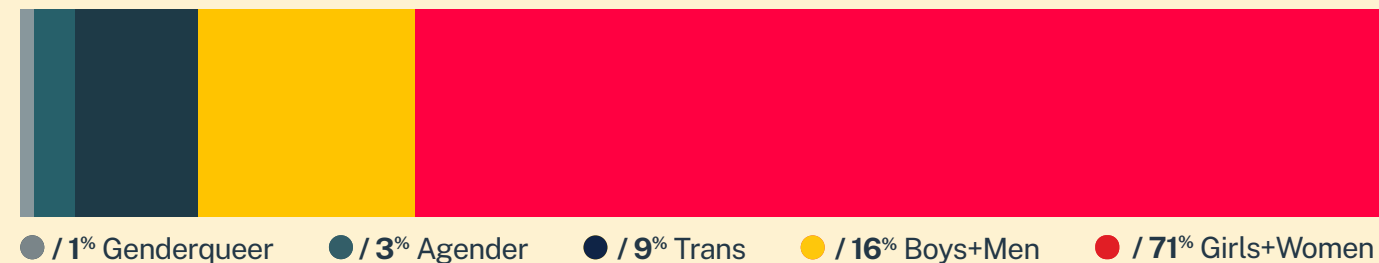

3,002
Conversations

1,794
Texters in
Crisis

60%
Shared Something
for First Time

25
Suicide
De-escalations

6
Active
Rescues

Issues

● / Rhode Island ● / National

Age

Race/Ethnicity

Sexual Orientation

Gender

* State was estimated using area codes, which is approximately 70% accurate based on historical data. All demographic data is based on the voluntary post-conversation survey that approximately 21% of texters complete. Please note that the total percentages in the race, gender, and sexuality charts will not add up to a 100% because texters might identify with multiple identities.