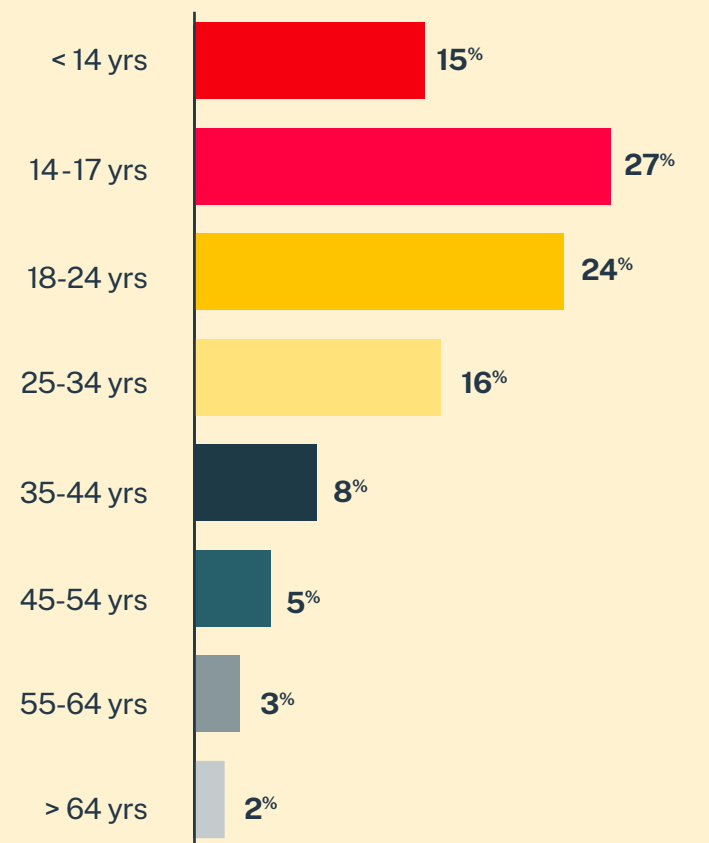

3,002
Conversations

1,794
Texters in
Crisis

60%
Shared Something
for First Time

25
Suicide
De-escalations

6
Active
Rescues

Issues

● / Rhode Island ● / National

Age

Race/Ethnicity

Sexual Orientation

Gender

* State was estimated using area codes, which is approximately 70% accurate based on historical data. All demographic data is based on the voluntary post-conversation survey that approximately 21% of texters complete. Please note that the total percentages in the race, gender, and sexuality charts will not add up to a 100% because texters might identify with multiple identities.