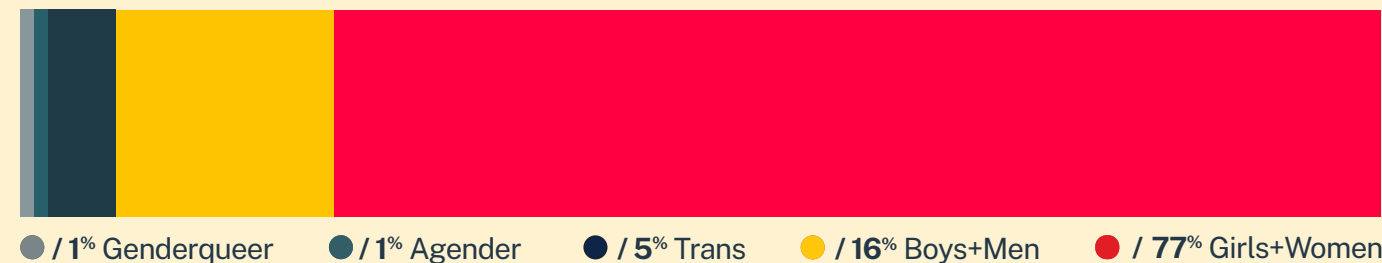

13,548
Conversations

8,237
Texters in Crisis

64%
Shared Something for First Time

117
Suicide De-escalations

63
Active Rescues

Issues

Age

Race/Ethnicity

Sexual Orientation

Gender

* State was estimated using area codes, which is approximately 70% accurate based on historical data. All demographic data is based on the voluntary post-conversation survey that approximately 21% of texters complete. Please note that the total percentages in the race, gender, and sexuality charts will not add up to a 100% because texters might identify with multiple identities.