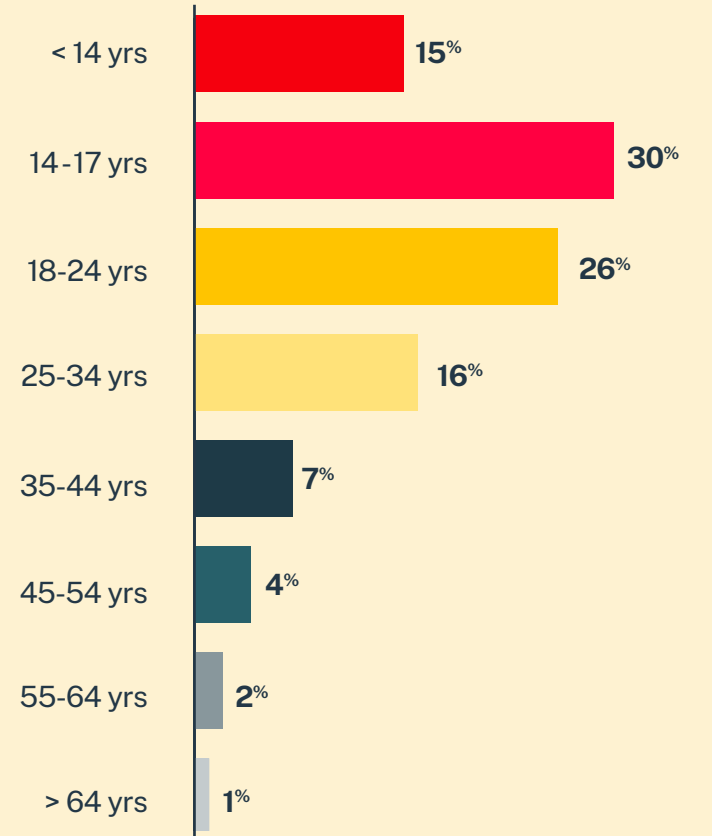

13,548
Conversations

8,237
Texters in Crisis

64%
Shared Something for First Time

117
Suicide De-escalations

63
Active Rescues

Issues

Age

Race/Ethnicity

Sexual Orientation

Gender

* State was estimated using area codes, which is approximately 70% accurate based on historical data. All demographic data is based on the voluntary post-conversation survey that approximately 21% of texters complete. Please note that the total percentages in the race, gender, and sexuality charts will not add up to a 100% because texters might identify with multiple identities.