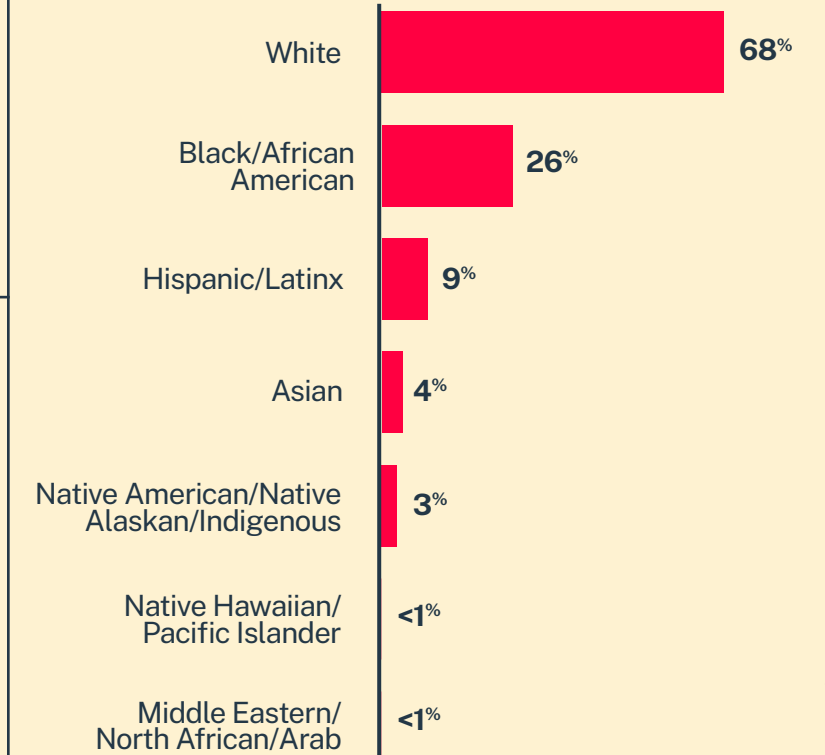

13,548
Conversations

8,237
Texters in Crisis

64%
Shared Something for First Time

117
Suicide De-escalations

63
Active Rescues

Issues

Age

Race/Ethnicity

Sexual Orientation

Gender

* State was estimated using area codes, which is approximately 70% accurate based on historical data. All demographic data is based on the voluntary post-conversation survey that approximately 21% of texters complete. Please note that the total percentages in the race, gender, and sexuality charts will not add up to a 100% because texters might identify with multiple identities.