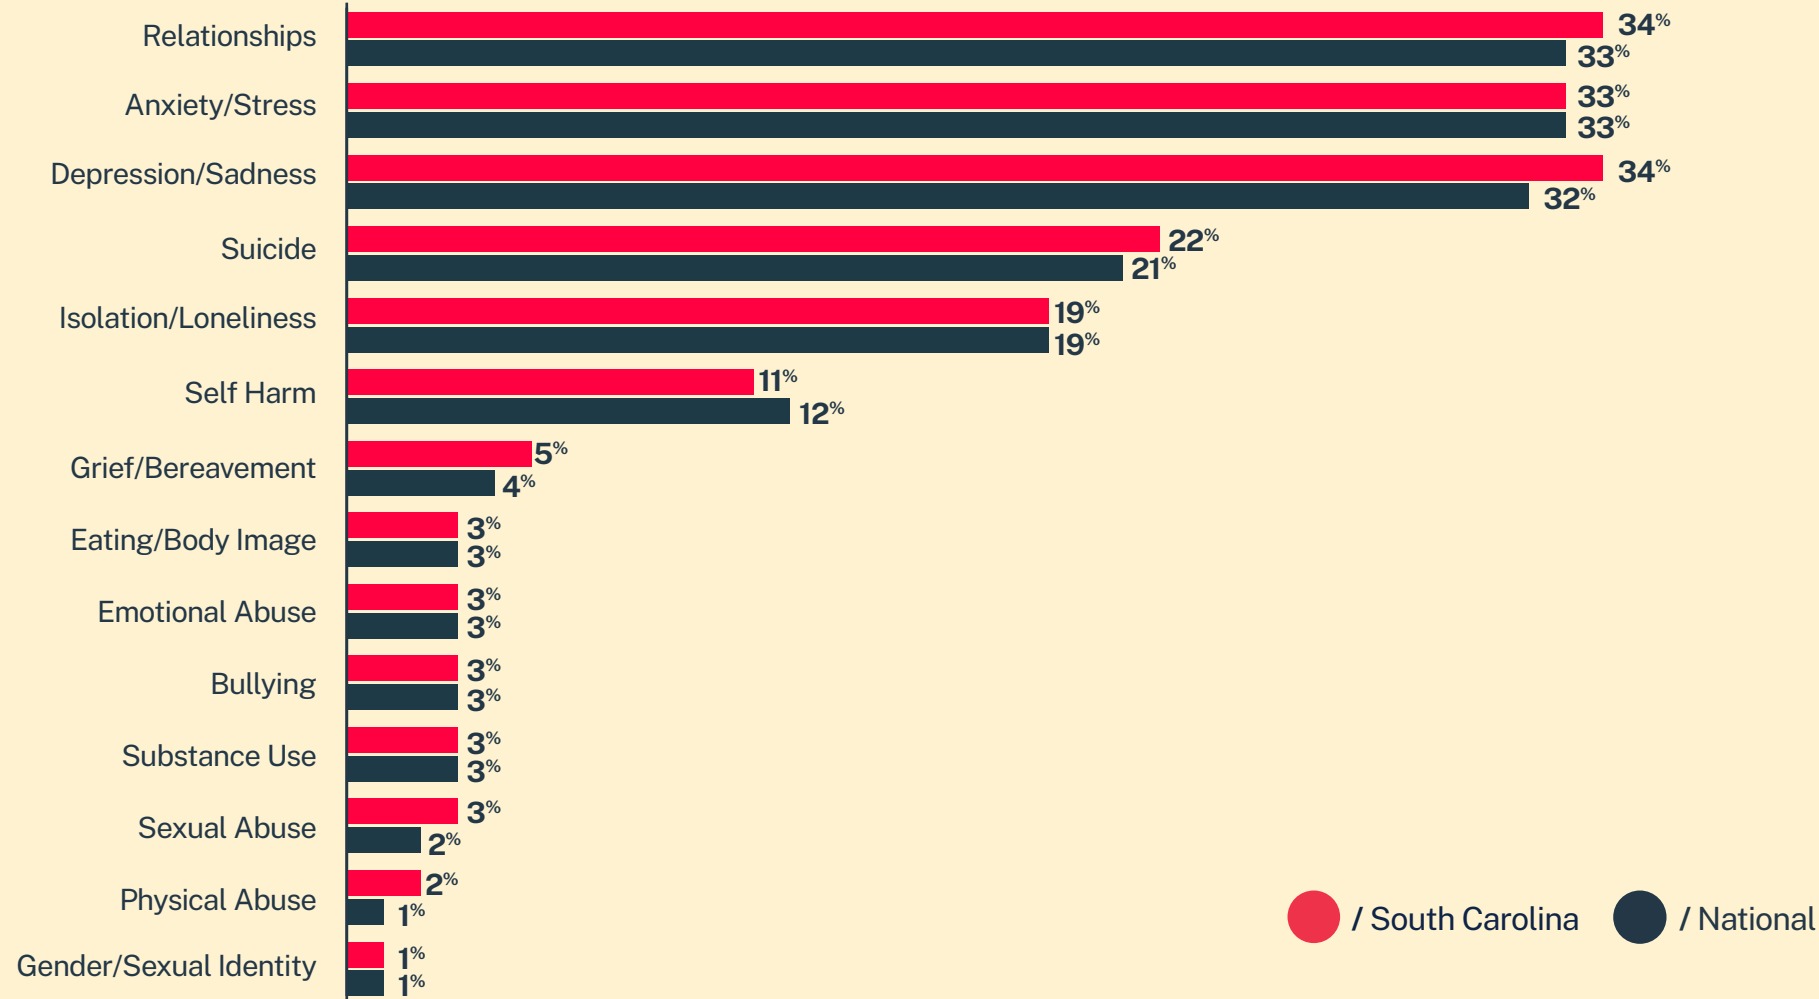

13,548
Conversations

8,237
Texters in Crisis

64%
Shared Something for First Time

117
Suicide De-escalations

63
Active Rescues

Issues

Age

Race/Ethnicity

Sexual Orientation

Gender

* State was estimated using area codes, which is approximately 70% accurate based on historical data. All demographic data is based on the voluntary post-conversation survey that approximately 21% of texters complete. Please note that the total percentages in the race, gender, and sexuality charts will not add up to a 100% because texters might identify with multiple identities.